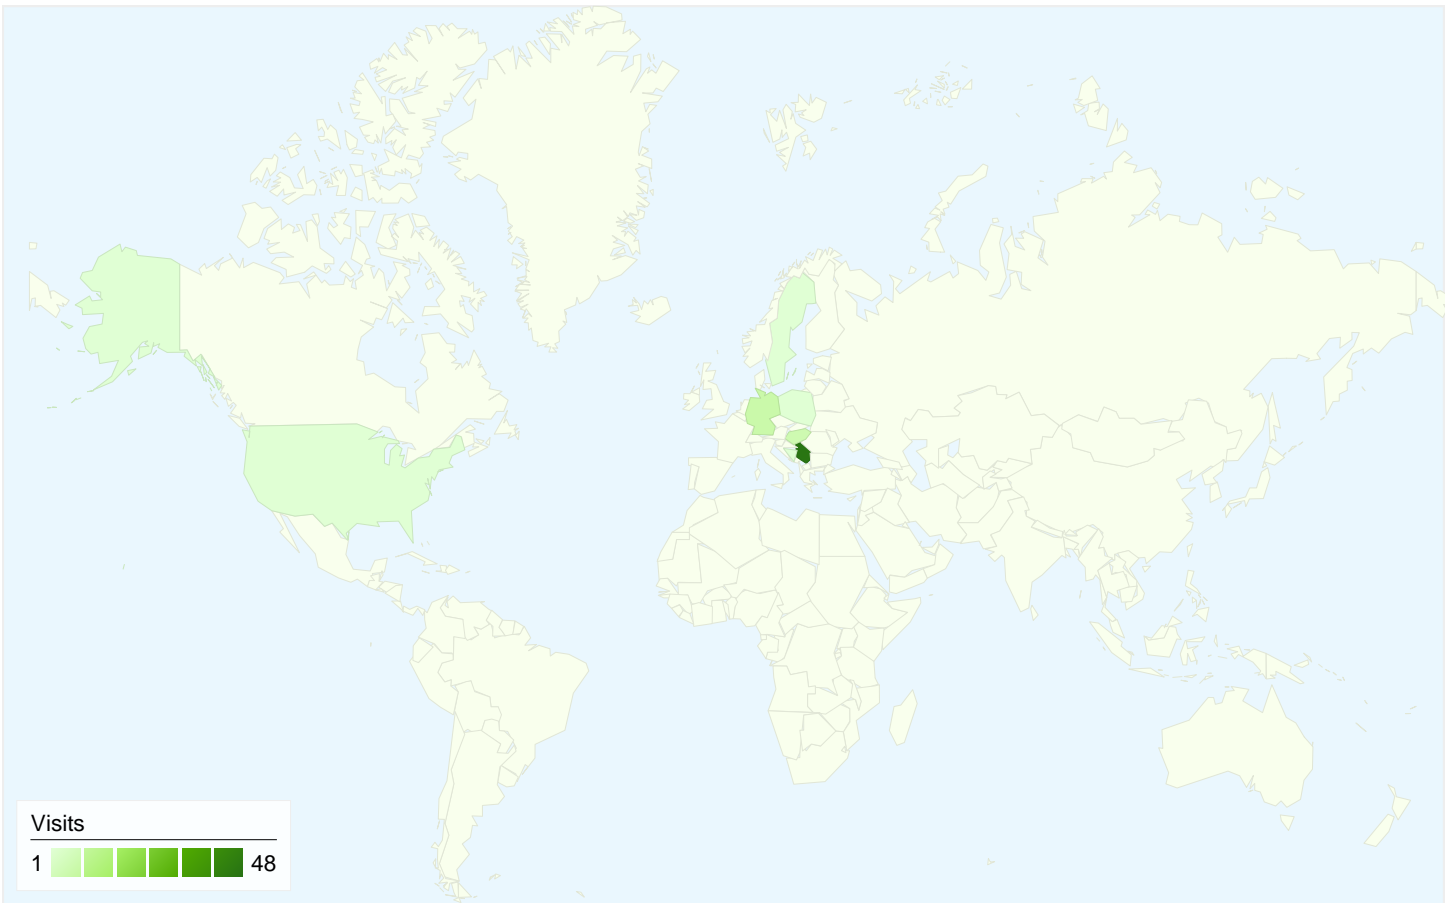

54 people visited this site

65 Visits

54 Absolute Unique Visitors

171 Pageviews

2.63 Average Pageviews

00:02:27 Time on Site

24.62% Bounce Rate

55.38% New Visits

All traffic sources sent a total of 65 visits

| | |
|-----------------|----------------|
| Search Engines | 44.00 (67.69%) |
| Direct Traffic | 15.00 (23.08%) |
| Referring Sites | 6.00 (9.23%) |

Top Traffic Sources

65 visits came from 7 countries/territories

Site Usage

| Country/Territory | Visits | Pages/Visit | Avg. Time on Site | % New Visits | Bounce Rate |
|---|--|--|---|--|-------------|
| Visits 65 % of Site Total: 100.00% | Pages/Visit 2.63 Site Avg: 2.63 (0.00%) | Avg. Time on Site 00:02:27 Site Avg: 00:02:27 (0.00%) | % New Visits 58.46% Site Avg: 55.38% (5.56%) | Bounce Rate 24.62% Site Avg: 24.62% (0.00%) | |
| Serbia | 48 | 2.62 | 00:01:50 | 54.17% | 16.67% |
| Germany | 7 | 2.57 | 00:07:50 | 42.86% | 28.57% |
| Hungary | 6 | 3.83 | 00:02:46 | 83.33% | 33.33% |
| Poland | 1 | 1.00 | 00:00:00 | 100.00% | 100.00% |
| Bosnia and Herzegovina | 1 | 1.00 | 00:00:00 | 100.00% | 100.00% |
| United States | 1 | 1.00 | 00:00:00 | 100.00% | 100.00% |
| Sweden | 1 | 1.00 | 00:00:00 | 100.00% | 100.00% |