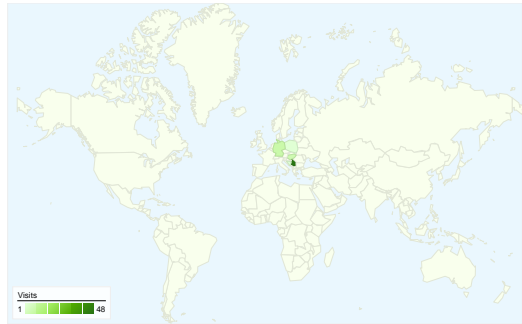

Site Usage

65 Visits

24.62% Bounce Rate

171 Pageviews

00:02:27 Avg. Time on Site

2.63 Pages/Visit

55.38% % New Visits

Visitors Overview

Visitors
54

Map Overlay

Traffic Sources Overview

- **Search Engines**
44.00 (67.69%)
- **Direct Traffic**
15.00 (23.08%)
- **Referring Sites**
6.00 (9.23%)

Content Overview

| Pages | Pageviews | % Pageviews |
|---------------|-----------|-------------|
| /indexhu.html | 75 | 43.86% |
| / | 56 | 32.75% |
| /indexsr.html | 29 | 16.96% |
| /indexde.html | 7 | 4.09% |
| /index.html | 3 | 1.75% |

54 people visited this site

65 Visits

54 Absolute Unique Visitors

171 Pageviews

2.63 Average Pageviews

00:02:27 Time on Site

24.62% Bounce Rate

55.38% New Visits

65 visits came from 7 countries/territories

Site Usage

| Country/Territory | Visits | Pages/Visit | Avg. Time on Site | % New Visits | Bounce Rate |
|---|--|--|---|--|-------------|
| Visits 65 % of Site Total: 100.00% | Pages/Visit 2.63 Site Avg: 2.63 (0.00%) | Avg. Time on Site 00:02:27 Site Avg: 00:02:27 (0.00%) | % New Visits 58.46% Site Avg: 55.38% (5.56%) | Bounce Rate 24.62% Site Avg: 24.62% (0.00%) | |
| Serbia | 48 | 2.62 | 00:01:50 | 54.17% | 16.67% |
| Germany | 7 | 2.57 | 00:07:50 | 42.86% | 28.57% |
| Hungary | 6 | 3.83 | 00:02:46 | 83.33% | 33.33% |
| Poland | 1 | 1.00 | 00:00:00 | 100.00% | 100.00% |
| Bosnia and Herzegovina | 1 | 1.00 | 00:00:00 | 100.00% | 100.00% |
| United States | 1 | 1.00 | 00:00:00 | 100.00% | 100.00% |
| Sweden | 1 | 1.00 | 00:00:00 | 100.00% | 100.00% |