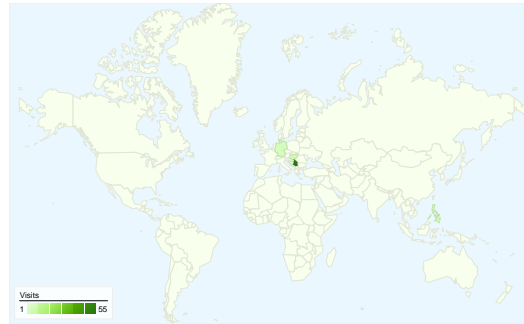

**Site Usage**

**80 Visits**

**41.25% Bounce Rate**

**166 Pageviews**

**00:01:22 Avg. Time on Site**

**2.08 Pages/Visit**

**53.75% % New Visits**

**Visitors Overview**

**Visitors**  
**61**

**Map Overlay**

**Traffic Sources Overview**

- **Search Engines**  
40.00 (50.00%)
- **Direct Traffic**  
28.00 (35.00%)
- **Referring Sites**  
12.00 (15.00%)

**Content Overview**

Pages	Pageviews	% Pageviews
/indexhu.html	62	37.35%
/	51	30.72%
/indexsr.html	32	19.28%
/index.html	6	3.61%
/translate_c?hl=en&sl=sr&u=htt	5	3.01%

All traffic sources sent a total of 80 visits

- Search Engines**  
40.00 (50.00%)
- Direct Traffic**  
28.00 (35.00%)
- Referring Sites**  
12.00 (15.00%)

## 80 visits came from 11 countries/territories