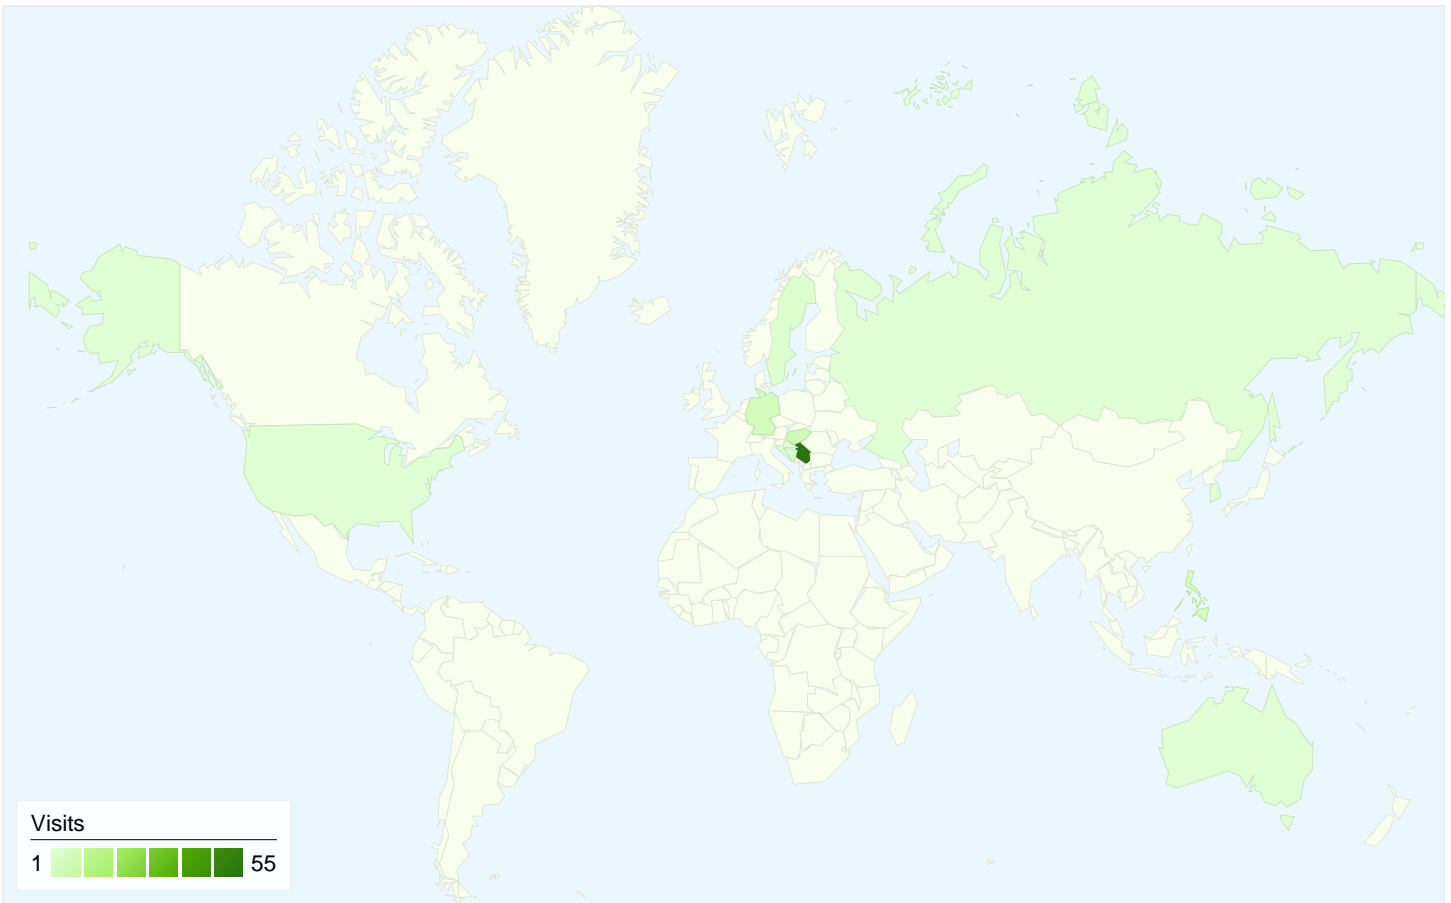

## 61 people visited this site

80 Visits

61 Absolute Unique Visitors

166 Pageviews

2.08 Average Pageviews

00:01:22 Time on Site

41.25% Bounce Rate

53.75% New Visits

All traffic sources sent a total of 80 visits

- Search Engines**  
40.00 (50.00%)
- Direct Traffic**  
28.00 (35.00%)
- Referring Sites**  
12.00 (15.00%)

## 80 visits came from 11 countries/territories