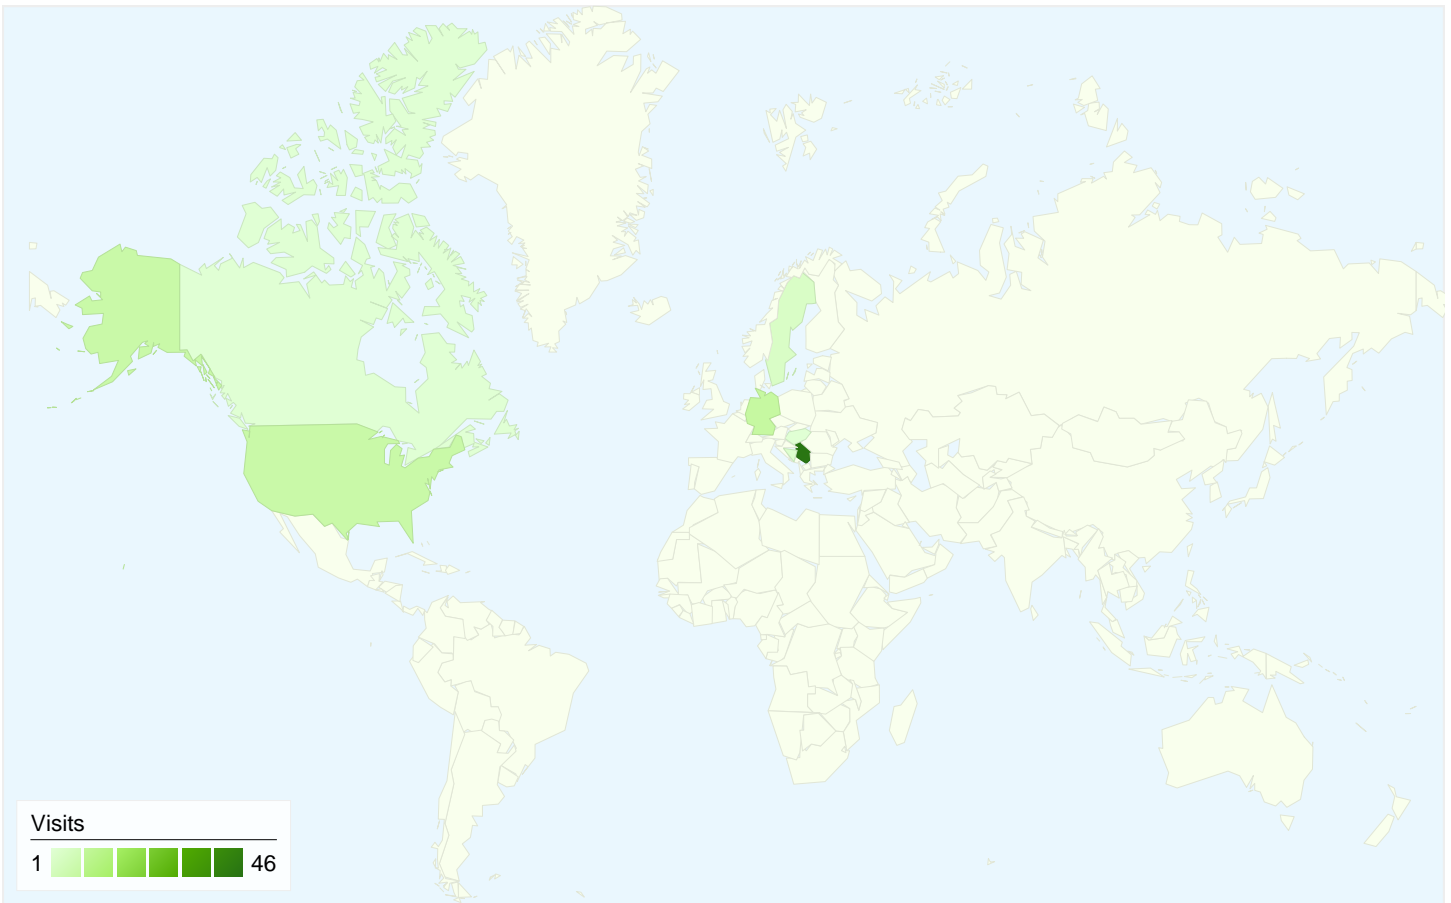

All traffic sources sent a total of 69 visits

-  27.54% Direct Traffic
-  15.94% Referring Sites
-  56.52% Search Engines

- Search Engines
39.00 (56.52%)
- Direct Traffic
19.00 (27.54%)
- Referring Sites
11.00 (15.94%)

69 visits came from 8 countries/territories

Site Usage

Visits 69 % of Site Total: 100.00%	Pages/Visit 2.30 Site Avg: 2.30 (0.00%)	Avg. Time on Site 00:01:21 Site Avg: 00:01:21 (0.00%)	% New Visits 40.58% Site Avg: 40.58% (0.00%)	Bounce Rate 30.43% Site Avg: 30.43% (0.00%)	
Country/Territory	Visits	Pages/Visit	Avg. Time on Site	% New Visits	Bounce Rate
Serbia	46	2.43	00:01:06	30.43%	23.91%
Germany	8	2.88	00:02:28	0.00%	0.00%
United States	7	1.57	00:02:42	100.00%	57.14%
Sweden	3	1.00	00:00:00	100.00%	100.00%
Bosnia and Herzegovina	2	2.00	00:01:31	100.00%	50.00%
Hungary	1	4.00	00:00:24	0.00%	0.00%
(not set)	1	1.00	00:00:00	100.00%	100.00%
Canada	1	1.00	00:00:00	100.00%	100.00%