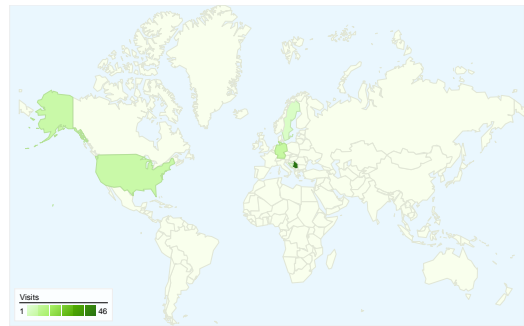

Site Usage

69 Visits

30.43% Bounce Rate

159 Pageviews

00:01:21 Avg. Time on Site

2.30 Pages/Visit

40.58% % New Visits

Visitors Overview

Visitors
51

Map Overlay

Traffic Sources Overview

- **Search Engines**
39.00 (56.52%)
- **Direct Traffic**
19.00 (27.54%)
- **Referring Sites**
11.00 (15.94%)

Content Overview

Pages	Pageviews	% Pageviews
/indexhu.html	62	38.99%
/	52	32.70%
/indexsr.html	35	22.01%
/translate_c?hl=en&sl=hu&tl=en	6	3.77%
/translate_c?hl=en&sl=hu&tl=en	2	1.26%

All traffic sources sent a total of 69 visits

-  27.54% Direct Traffic
-  15.94% Referring Sites
-  56.52% Search Engines

- Search Engines
39.00 (56.52%)
- Direct Traffic
19.00 (27.54%)
- Referring Sites
11.00 (15.94%)

69 visits came from 8 countries/territories

Site Usage

Visits 69 % of Site Total: 100.00%	Pages/Visit 2.30 Site Avg: 2.30 (0.00%)	Avg. Time on Site 00:01:21 Site Avg: 00:01:21 (0.00%)	% New Visits 40.58% Site Avg: 40.58% (0.00%)	Bounce Rate 30.43% Site Avg: 30.43% (0.00%)	
Country/Territory	Visits	Pages/Visit	Avg. Time on Site	% New Visits	Bounce Rate
Serbia	46	2.43	00:01:06	30.43%	23.91%
Germany	8	2.88	00:02:28	0.00%	0.00%
United States	7	1.57	00:02:42	100.00%	57.14%
Sweden	3	1.00	00:00:00	100.00%	100.00%
Bosnia and Herzegovina	2	2.00	00:01:31	100.00%	50.00%
Hungary	1	4.00	00:00:24	0.00%	0.00%
(not set)	1	1.00	00:00:00	100.00%	100.00%
Canada	1	1.00	00:00:00	100.00%	100.00%