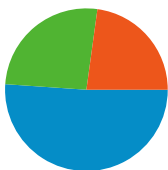

Traffic Sources Overview

- **Search Engines**
  47.00 (51.09%)
- **Referring Sites**
  24.00 (26.09%)
- **Direct Traffic**
  21.00 (22.83%)

Content Overview

Pages	Pageviews	% Pageviews
/indexhu.html	88	40.37%
/	56	25.69%
/indexsr.html	31	14.22%
/indexde.html	14	6.42%
/search?hl=hu&q=cache:Jz_m	9	4.13%