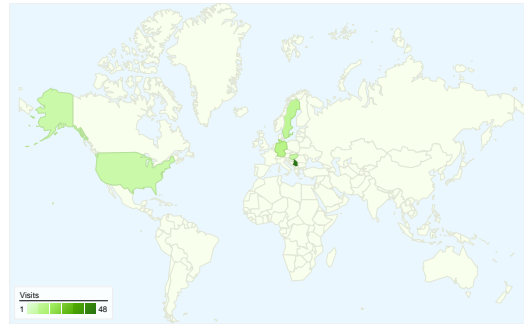

Map Overlay

Traffic Sources Overview

- **Search Engines**
  47.00 (51.09%)
- **Referring Sites**
  24.00 (26.09%)
- **Direct Traffic**
  21.00 (22.83%)

Content Overview

Pages	Pageviews	% Pageviews
/indexhu.html	88	40.37%
/	56	25.69%
/indexsr.html	31	14.22%
/indexde.html	14	6.42%
/search?hl=hu&q=cache:Jz_m	9	4.13%