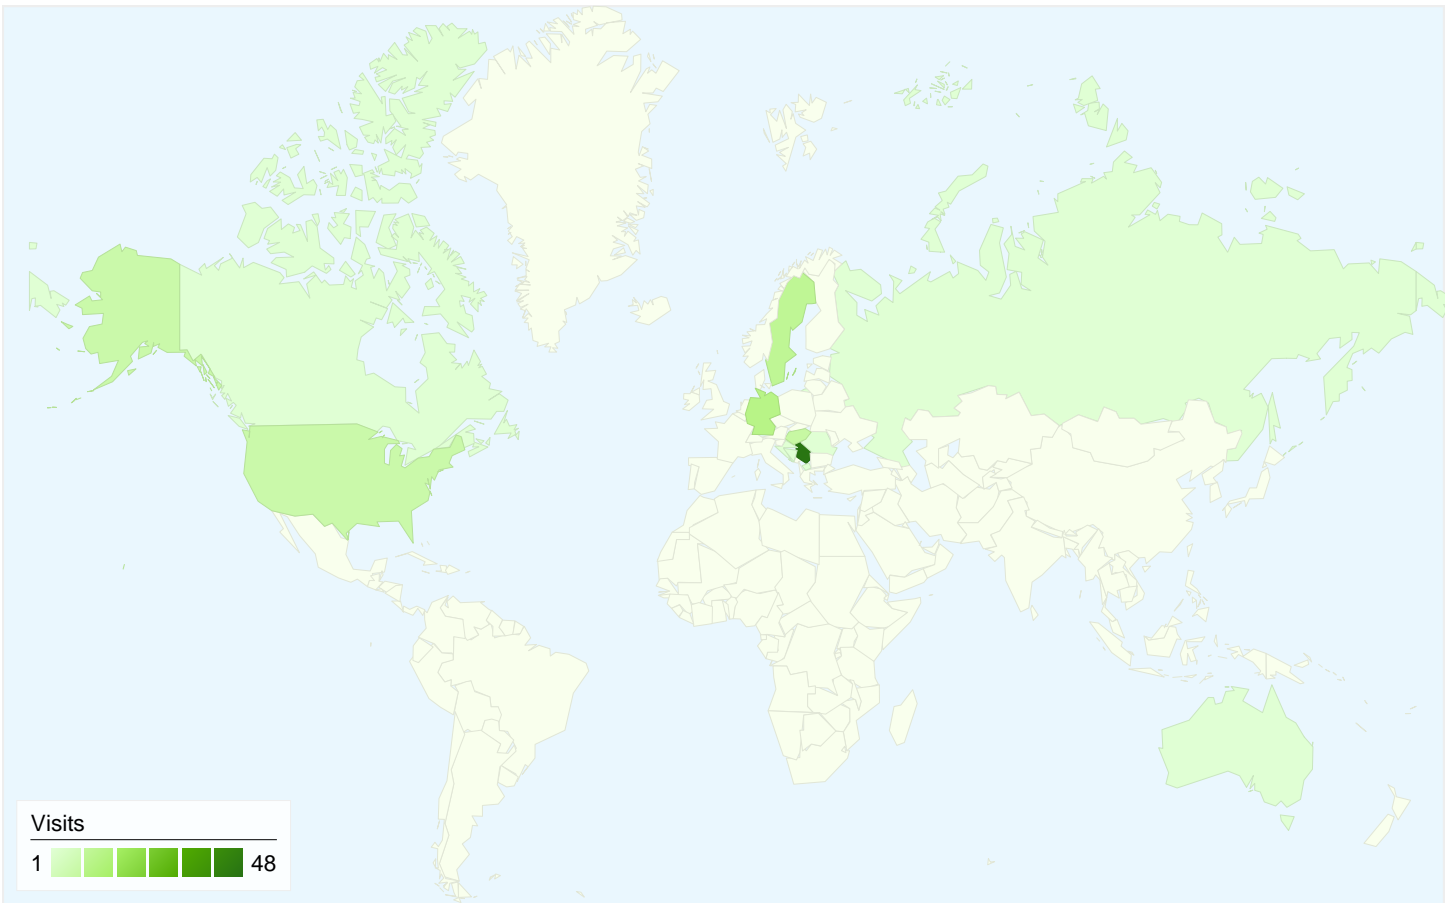

## 71 people visited this site

92 Visits

71 Absolute Unique Visitors

218 Pageviews

2.37 Average Pageviews

00:03:07 Time on Site

39.13% Bounce Rate

57.61% New Visits

## All traffic sources sent a total of 92 visits

<span style="color: blue;">■</span> Search Engines	47.00 (51.09%)
<span style="color: green;">■</span> Referring Sites	24.00 (26.09%)
<span style="color: orange;">■</span> Direct Traffic	21.00 (22.83%)

## 92 visits came from 12 countries/territories

Site Usage

<b>Visits</b> <b>92</b> % of Site Total: 100.00%	<b>Pages/Visit</b> <b>2.37</b> Site Avg: 2.37 (0.00%)	<b>Avg. Time on Site</b> <b>00:03:07</b> Site Avg: 00:03:07 (0.00%)	<b>% New Visits</b> <b>57.61%</b> Site Avg: 57.61% (0.00%)	<b>Bounce Rate</b> <b>39.13%</b> Site Avg: 39.13% (0.00%)	
Country/Territory	Visits	Pages/Visit	Avg. Time on Site	% New Visits	Bounce Rate
Serbia	48	2.48	00:02:58	50.00%	33.33%
Germany	12	2.75	00:02:01	25.00%	8.33%
Sweden	10	1.20	00:00:04	100.00%	80.00%
Hungary	8	3.12	00:09:27	75.00%	37.50%
United States	7	1.43	00:02:17	71.43%	71.43%
Russia	1	1.00	00:00:00	100.00%	100.00%
Bosnia and Herzegovina	1	7.00	00:22:52	0.00%	0.00%
Australia	1	2.00	00:00:05	0.00%	0.00%
Romania	1	1.00	00:00:00	100.00%	100.00%