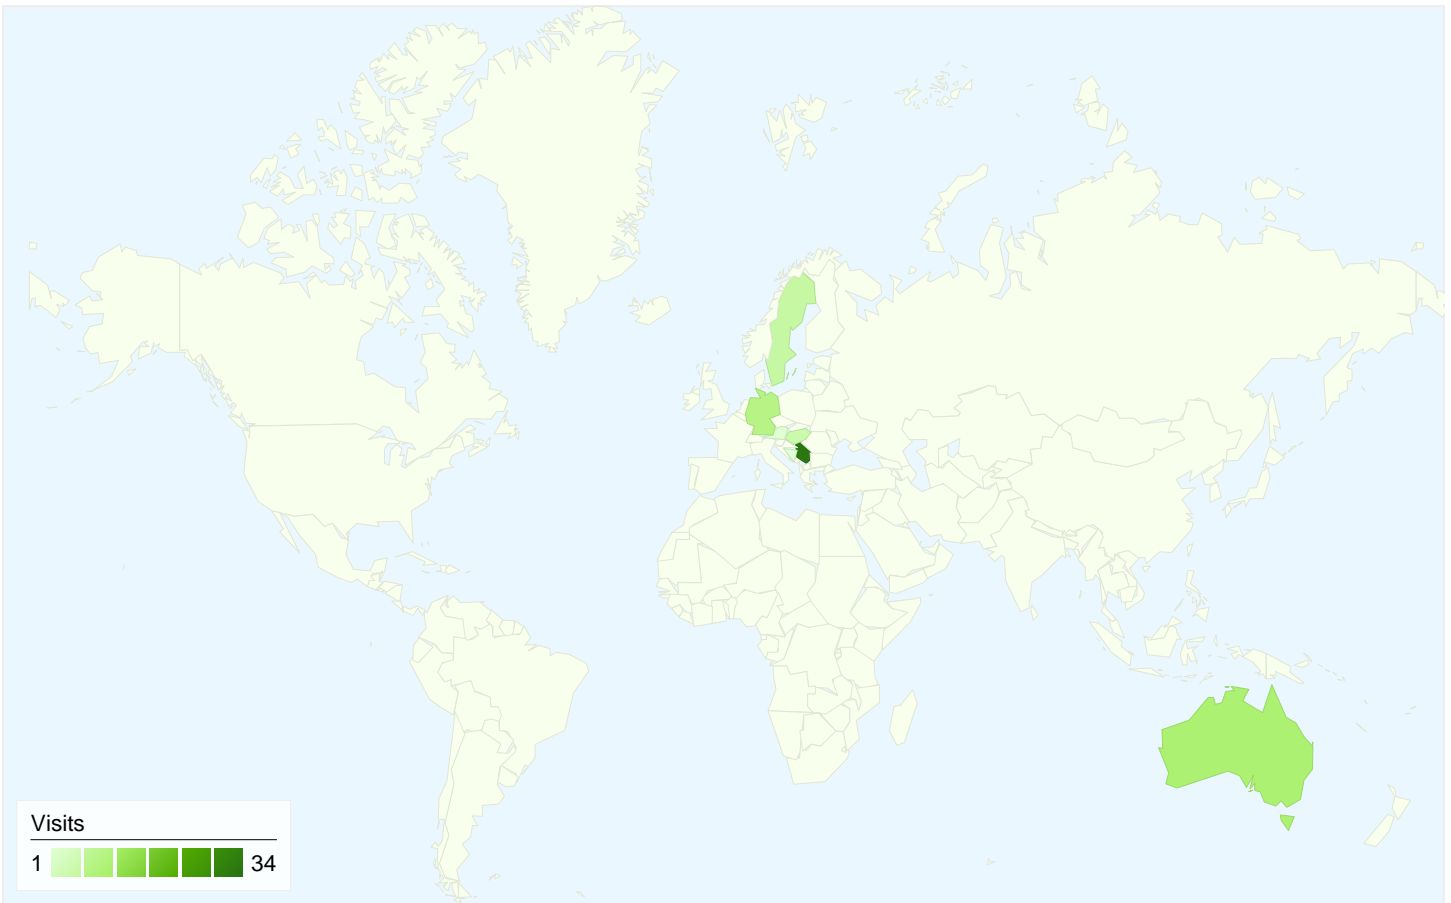

All traffic sources sent a total of 67 visits

-  29.85% Direct Traffic
-  10.45% Referring Sites
-  59.70% Search Engines

- Search Engines
40.00 (59.70%)
- Direct Traffic
20.00 (29.85%)
- Referring Sites
7.00 (10.45%)

67 visits came from 7 countries/territories

Site Usage

Country/Territory	Visits	Pages/Visit	Avg. Time on Site	% New Visits	Bounce Rate
Visits 67 % of Site Total: 100.00%	Pages/Visit 2.49 Site Avg: 2.49 (0.00%)	Avg. Time on Site 00:02:17 Site Avg: 00:02:17 (0.00%)	% New Visits 46.27% Site Avg: 46.27% (0.00%)	Bounce Rate 31.34% Site Avg: 31.34% (0.00%)	
Serbia	34	2.35	00:01:27	47.06%	29.41%
Australia	11	2.36	00:05:04	18.18%	45.45%
Germany	9	3.22	00:03:18	33.33%	0.00%
Sweden	6	2.50	00:00:26	83.33%	33.33%
Hungary	5	2.80	00:03:11	60.00%	60.00%
Bosnia and Herzegovina	1	1.00	00:00:00	100.00%	100.00%
Austria	1	2.00	00:00:01	100.00%	0.00%