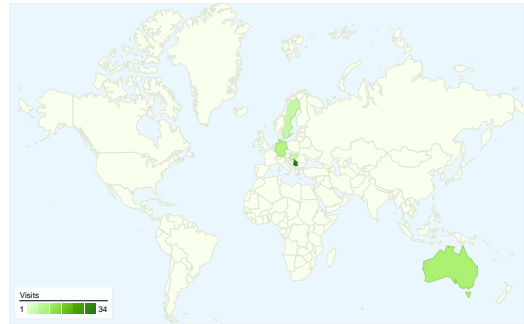

Site Usage

67 Visits

31.34% Bounce Rate

167 Pageviews

00:02:17 Avg. Time on Site

2.49 Pages/Visit

46.27% % New Visits

Visitors Overview

Visitors
50

Map Overlay

Traffic Sources Overview

- **Search Engines**
40.00 (59.70%)
- **Direct Traffic**
20.00 (29.85%)
- **Referring Sites**
7.00 (10.45%)

Content Overview

Pages	Pageviews	% Pageviews
/indexhu.html	71	42.51%
/	60	35.93%
/indexsr.html	16	9.58%
/translate_c?hl=en&sl=hu&tl=en	15	8.98%
/translate_c?hl=en&sl=hu&tl=en	3	1.80%

All traffic sources sent a total of 67 visits

-  29.85% Direct Traffic
-  10.45% Referring Sites
-  59.70% Search Engines

- Search Engines
40.00 (59.70%)
- Direct Traffic
20.00 (29.85%)
- Referring Sites
7.00 (10.45%)

67 visits came from 7 countries/territories

Site Usage

Country/Territory	Visits	Pages/Visit	Avg. Time on Site	% New Visits	Bounce Rate
Visits 67 % of Site Total: 100.00%	Pages/Visit 2.49 Site Avg: 2.49 (0.00%)	Avg. Time on Site 00:02:17 Site Avg: 00:02:17 (0.00%)	% New Visits 46.27% Site Avg: 46.27% (0.00%)	Bounce Rate 31.34% Site Avg: 31.34% (0.00%)	
Serbia	34	2.35	00:01:27	47.06%	29.41%
Australia	11	2.36	00:05:04	18.18%	45.45%
Germany	9	3.22	00:03:18	33.33%	0.00%
Sweden	6	2.50	00:00:26	83.33%	33.33%
Hungary	5	2.80	00:03:11	60.00%	60.00%
Bosnia and Herzegovina	1	1.00	00:00:00	100.00%	100.00%
Austria	1	2.00	00:00:01	100.00%	0.00%