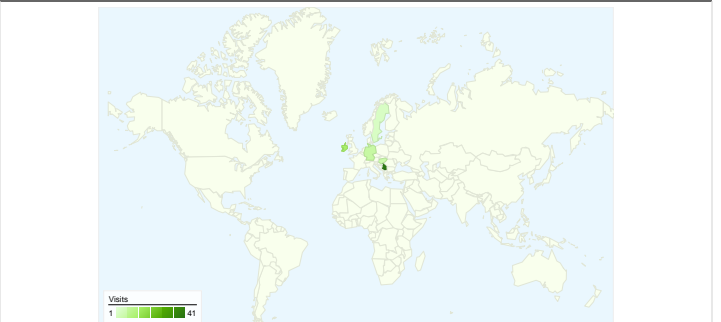

Map Overlay