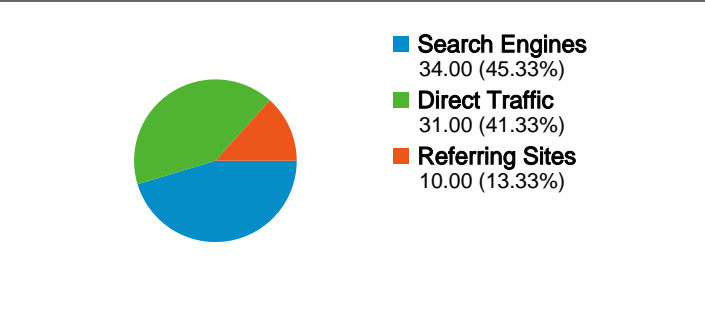

Traffic Sources Overview

Content Overview

Pages	Pageviews	% Pageviews
/indexsr.html	59	32.24%
/indexhu.html	56	30.60%
/	48	26.23%
/translate_c?hl=en&sl=hu&tl=en	8	4.37%
/index.html	6	3.28%