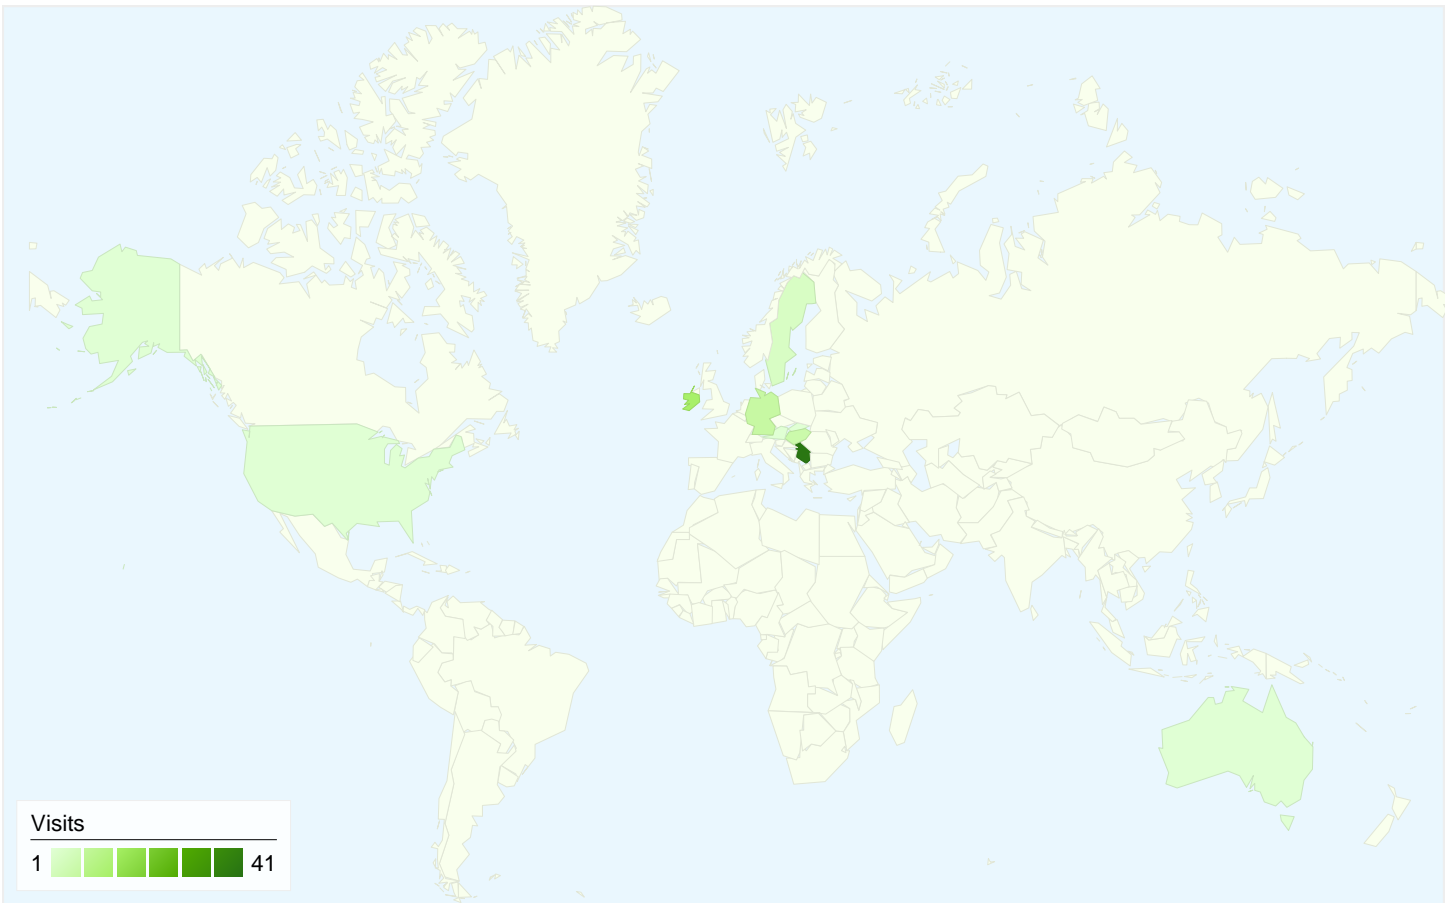

## All traffic sources sent a total of 75 visits

-  41.33% Direct Traffic
-  13.33% Referring Sites
-  45.33% Search Engines

- Search Engines  
34.00 (45.33%)
- Direct Traffic  
31.00 (41.33%)
- Referring Sites  
10.00 (13.33%)

## 75 visits came from 9 countries/territories

Site Usage

Country/Territory	Visits	Pages/Visit	Avg. Time on Site	% New Visits	Bounce Rate
<b>Visits</b> <b>75</b> % of Site Total: 100.00%	<b>Pages/Visit</b> <b>2.44</b> Site Avg: 2.44 (0.00%)	<b>Avg. Time on Site</b> <b>00:06:21</b> Site Avg: 00:06:21 (0.00%)	<b>% New Visits</b> <b>57.33%</b> Site Avg: 57.33% (0.00%)	<b>Bounce Rate</b> <b>46.67%</b> Site Avg: 46.67% (0.00%)	
Serbia	41	2.98	00:01:55	51.22%	34.15%
Ireland	14	1.00	00:00:00	85.71%	100.00%
Germany	7	2.57	00:50:51	0.00%	0.00%
Hungary	6	1.67	00:01:15	66.67%	50.00%
Sweden	3	1.00	00:00:00	100.00%	100.00%
Australia	1	4.00	00:29:28	0.00%	0.00%
Austria	1	3.00	00:04:33	100.00%	0.00%
Slovakia	1	8.00	00:00:57	100.00%	0.00%
United States	1	1.00	00:00:00	100.00%	100.00%