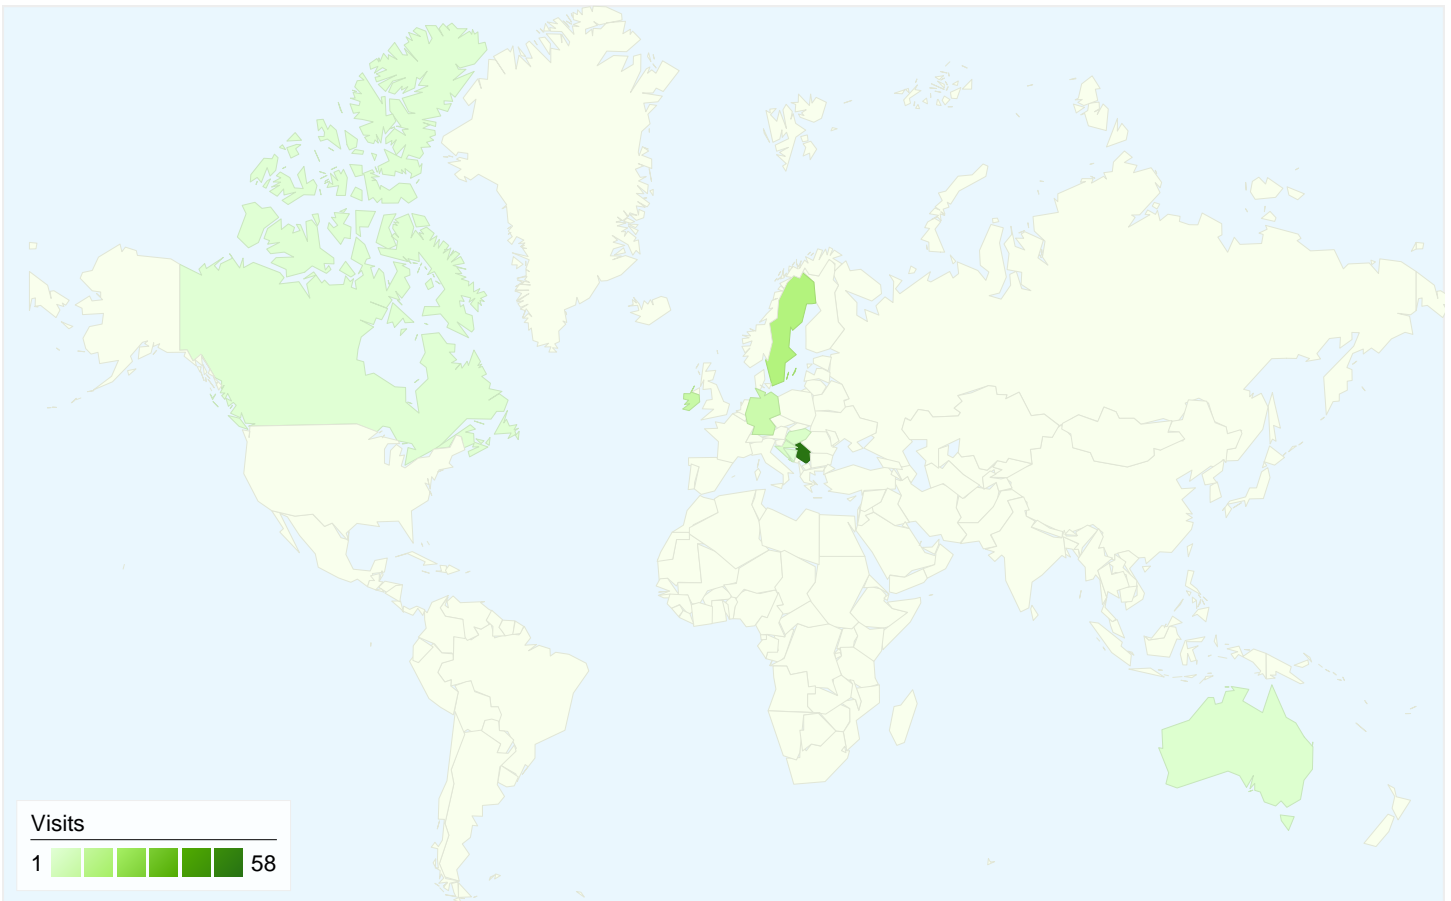

81 people visited this site

101 Visits

81 Absolute Unique Visitors

284 Pageviews

2.81 Average Pageviews

00:04:46 Time on Site

39.60% Bounce Rate

56.44% New Visits

101 visits came from 9 countries/territories

Site Usage

| Country/Territory | Visits | Pages/Visit | Avg. Time on Site | % New Visits | Bounce Rate |
|--|--|--|---|--|-------------|
| Visits 101 % of Site Total: 100.00% | Pages/Visit 2.81 Site Avg: 2.81 (0.00%) | Avg. Time on Site 00:04:46 Site Avg: 00:04:46 (0.00%) | % New Visits 56.44% Site Avg: 56.44% (0.00%) | Bounce Rate 39.60% Site Avg: 39.60% (0.00%) | |
| Serbia | 58 | 3.21 | 00:02:30 | 39.66% | 24.14% |
| Sweden | 16 | 1.12 | 00:00:02 | 100.00% | 87.50% |
| Ireland | 9 | 1.00 | 00:00:00 | 100.00% | 100.00% |
| Germany | 8 | 4.12 | 00:35:15 | 25.00% | 0.00% |
| Croatia | 3 | 1.67 | 00:00:04 | 66.67% | 33.33% |
| Hungary | 3 | 6.67 | 00:04:31 | 100.00% | 33.33% |
| Australia | 2 | 2.50 | 00:08:30 | 50.00% | 50.00% |
| Bosnia and Herzegovina | 1 | 4.00 | 00:04:18 | 0.00% | 0.00% |
| Canada | 1 | 4.00 | 00:18:19 | 100.00% | 0.00% |