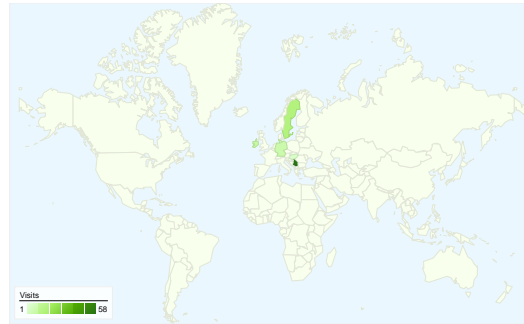

Site Usage

101 Visits

39.60% Bounce Rate

284 Pageviews

00:04:46 Avg. Time on Site

2.81 Pages/Visit

56.44% % New Visits

Visitors Overview

Visitors
81

Map Overlay

Traffic Sources Overview

- **Search Engines**
61.00 (60.40%)
- **Direct Traffic**
29.00 (28.71%)
- **Referring Sites**
11.00 (10.89%)

Content Overview

| Pages | Pageviews | % Pageviews |
|--------------------------------|-----------|-------------|
| /indexhu.html | 111 | 39.08% |
| / | 84 | 29.58% |
| /indexsr.html | 50 | 17.61% |
| /indexde.html | 10 | 3.52% |
| /translate_c?hl=en&sl=hu&tl=en | 9 | 3.17% |

81 people visited this site

101 Visits

81 Absolute Unique Visitors

284 Pageviews

2.81 Average Pageviews

00:04:46 Time on Site

39.60% Bounce Rate

56.44% New Visits

101 visits came from 9 countries/territories

Site Usage

| Country/Territory | Visits | Pages/Visit | Avg. Time on Site | % New Visits | Bounce Rate |
|--|--|--|---|--|-------------|
| Visits 101 % of Site Total: 100.00% | Pages/Visit 2.81 Site Avg: 2.81 (0.00%) | Avg. Time on Site 00:04:46 Site Avg: 00:04:46 (0.00%) | % New Visits 56.44% Site Avg: 56.44% (0.00%) | Bounce Rate 39.60% Site Avg: 39.60% (0.00%) | |
| Serbia | 58 | 3.21 | 00:02:30 | 39.66% | 24.14% |
| Sweden | 16 | 1.12 | 00:00:02 | 100.00% | 87.50% |
| Ireland | 9 | 1.00 | 00:00:00 | 100.00% | 100.00% |
| Germany | 8 | 4.12 | 00:35:15 | 25.00% | 0.00% |
| Croatia | 3 | 1.67 | 00:00:04 | 66.67% | 33.33% |
| Hungary | 3 | 6.67 | 00:04:31 | 100.00% | 33.33% |
| Australia | 2 | 2.50 | 00:08:30 | 50.00% | 50.00% |
| Bosnia and Herzegovina | 1 | 4.00 | 00:04:18 | 0.00% | 0.00% |
| Canada | 1 | 4.00 | 00:18:19 | 100.00% | 0.00% |