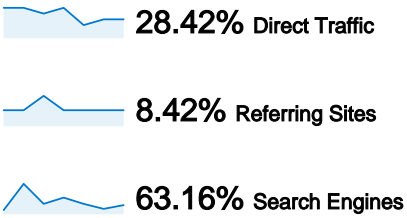

72 people visited this site

95 Visits

72 Absolute Unique Visitors

244 Pageviews

2.57 Average Pageviews

00:02:46 Time on Site

37.89% Bounce Rate

55.79% New Visits

All traffic sources sent a total of 95 visits

Top Traffic Sources

Sources	Visits	% visits	Keywords	Visits	% visits
google (organic)	58	61.05%	bajsa	38	63.33%
(direct) ((none))	27	28.42%	bajsa .net	5	8.33%
facebook.com (referral)	2	2.11%	bajsa honlapja	2	3.33%
ask (organic)	1	1.05%	bajsa net	2	3.33%
bing (organic)	1	1.05%	selo bajsa	2	3.33%

95 visits came from 10 countries/territories

Site Usage

Country/Territory	Visits	Pages/Visit	Avg. Time on Site	% New Visits	Bounce Rate
Visits 95 % of Site Total: 100.00%	Pages/Visit 2.57 Site Avg: 2.57 (0.00%)	Avg. Time on Site 00:02:46 Site Avg: 00:02:46 (0.00%)	% New Visits 55.79% Site Avg: 55.79% (0.00%)	Bounce Rate 37.89% Site Avg: 37.89% (0.00%)	
Serbia	63	2.63	00:02:59	47.62%	31.75%
Sweden	12	1.00	00:00:00	100.00%	100.00%
Hungary	7	2.57	00:02:16	71.43%	14.29%
Germany	6	4.33	00:03:04	16.67%	0.00%
Finland	2	1.50	00:03:39	100.00%	50.00%
Australia	1	6.00	00:27:09	0.00%	0.00%
Bosnia and Herzegovina	1	9.00	00:05:59	0.00%	0.00%
United States	1	1.00	00:00:00	100.00%	100.00%
Switzerland	1	1.00	00:00:00	100.00%	100.00%