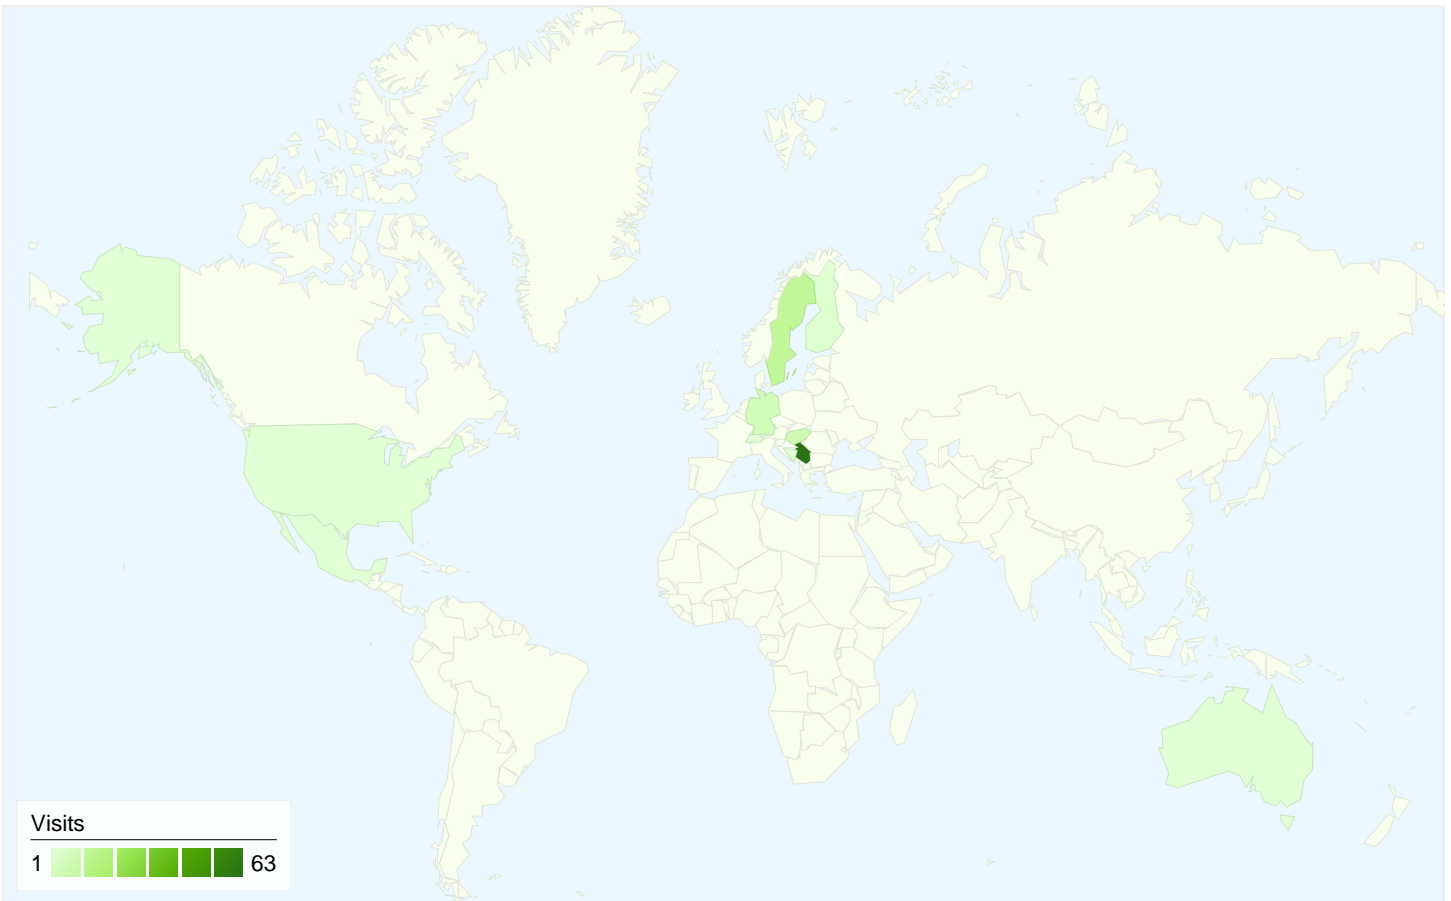

72 people visited this site

95 Visits

72 Absolute Unique Visitors

244 Pageviews

2.57 Average Pageviews

00:02:46 Time on Site

37.89% Bounce Rate

55.79% New Visits

All traffic sources sent a total of 95 visits

Top Traffic Sources

Sources	Visits	% visits	Keywords	Visits	% visits
google (organic)	58	61.05%	bajsa	38	63.33%
(direct) ((none))	27	28.42%	bajsa .net	5	8.33%
facebook.com (referral)	2	2.11%	bajsa honlapja	2	3.33%
ask (organic)	1	1.05%	bajsa net	2	3.33%
bing (organic)	1	1.05%	selo bajsa	2	3.33%

95 visits came from 10 countries/territories

Site Usage

Country/Territory	Visits	Pages/Visit	Avg. Time on Site	% New Visits	Bounce Rate
Visits 95 % of Site Total: 100.00%	Pages/Visit 2.57 Site Avg: 2.57 (0.00%)	Avg. Time on Site 00:02:46 Site Avg: 00:02:46 (0.00%)	% New Visits 55.79% Site Avg: 55.79% (0.00%)	Bounce Rate 37.89% Site Avg: 37.89% (0.00%)	
Serbia	63	2.63	00:02:59	47.62%	31.75%
Sweden	12	1.00	00:00:00	100.00%	100.00%
Hungary	7	2.57	00:02:16	71.43%	14.29%
Germany	6	4.33	00:03:04	16.67%	0.00%
Finland	2	1.50	00:03:39	100.00%	50.00%
Australia	1	6.00	00:27:09	0.00%	0.00%
Bosnia and Herzegovina	1	9.00	00:05:59	0.00%	0.00%
United States	1	1.00	00:00:00	100.00%	100.00%
Switzerland	1	1.00	00:00:00	100.00%	100.00%