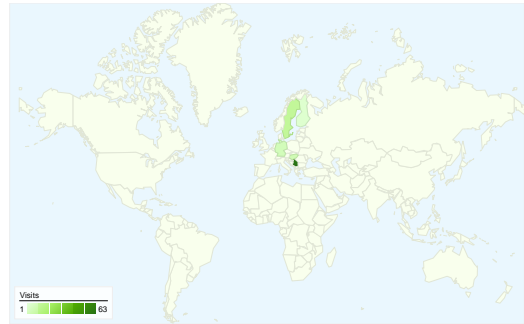

Site Usage

95 Visits

37.89% Bounce Rate

244 Pageviews

00:02:46 Avg. Time on Site

2.57 Pages/Visit

55.79% % New Visits

Visitors Overview

Visitors
72

Map Overlay

Traffic Sources Overview

- **Search Engines**
60.00 (63.16%)
- **Direct Traffic**
27.00 (28.42%)
- **Referring Sites**
8.00 (8.42%)

Content Overview

Pages	Pageviews	% Pageviews
/indexhu.html	114	46.72%
/	70	28.69%
/indexsr.html	45	18.44%
/index.html	8	3.28%
/indexde.html	2	0.82%

All traffic sources sent a total of 95 visits

Top Traffic Sources

Sources	Visits	% visits	Keywords	Visits	% visits
google (organic)	58	61.05%	bajsa	38	63.33%
(direct) ((none))	27	28.42%	bajsa .net	5	8.33%
facebook.com (referral)	2	2.11%	bajsa honlapja	2	3.33%
ask (organic)	1	1.05%	bajsa net	2	3.33%
bing (organic)	1	1.05%	selo bajsa	2	3.33%

95 visits came from 10 countries/territories

Site Usage

Country/Territory	Visits	Pages/Visit	Avg. Time on Site	% New Visits	Bounce Rate
Visits 95 % of Site Total: 100.00%	Pages/Visit 2.57 Site Avg: 2.57 (0.00%)	Avg. Time on Site 00:02:46 Site Avg: 00:02:46 (0.00%)	% New Visits 55.79% Site Avg: 55.79% (0.00%)	Bounce Rate 37.89% Site Avg: 37.89% (0.00%)	
Serbia	63	2.63	00:02:59	47.62%	31.75%
Sweden	12	1.00	00:00:00	100.00%	100.00%
Hungary	7	2.57	00:02:16	71.43%	14.29%
Germany	6	4.33	00:03:04	16.67%	0.00%
Finland	2	1.50	00:03:39	100.00%	50.00%
Australia	1	6.00	00:27:09	0.00%	0.00%
Bosnia and Herzegovina	1	9.00	00:05:59	0.00%	0.00%
United States	1	1.00	00:00:00	100.00%	100.00%
Switzerland	1	1.00	00:00:00	100.00%	100.00%