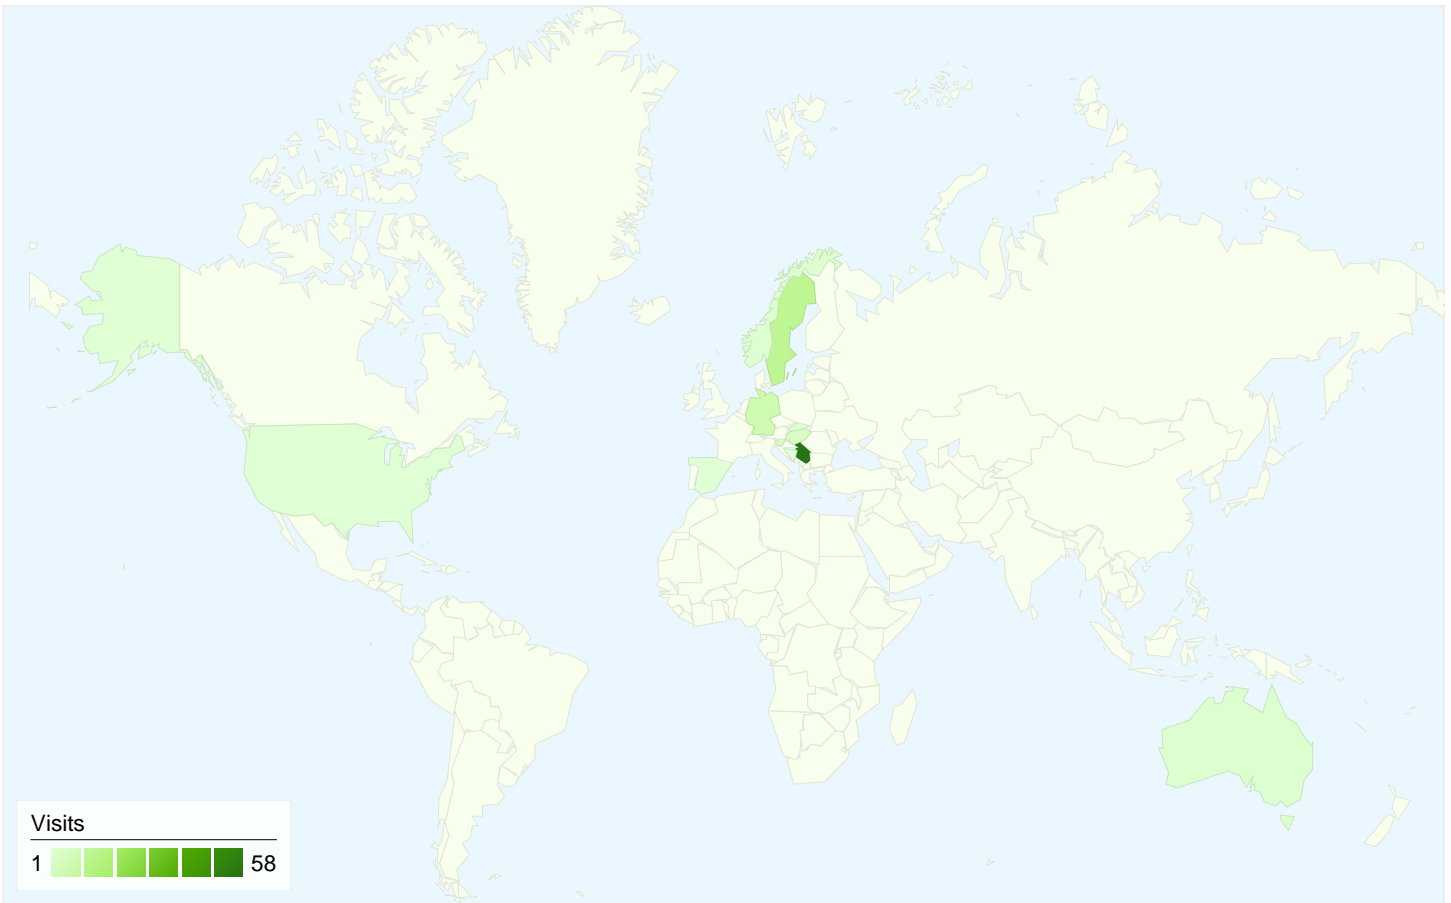

71 people visited this site

93 Visits

71 Absolute Unique Visitors

218 Pageviews

2.34 Average Pageviews

00:02:18 Time on Site

44.09% Bounce Rate

50.54% New Visits

All traffic sources sent a total of 93 visits

Top Traffic Sources

Sources	Visits	% visits	Keywords	Visits	% visits
google (organic)	48	51.61%	bajsa	38	71.70%
(direct) ((none))	30	32.26%	bajsa .net	4	7.55%
search (organic)	3	3.23%	bajša	4	7.55%
google.com (referral)	2	2.15%	www.bajsa	2	3.77%
translate.google.com (referral)	2	2.15%	bajsa honlapja	1	1.89%

93 visits came from 12 countries/territories

Site Usage

Country/Territory	Visits	Pages/Visit	Avg. Time on Site	% New Visits	Bounce Rate
Visits 93 % of Site Total: 100.00%	Pages/Visit 2.34 Site Avg: 2.34 (0.00%)	Avg. Time on Site 00:02:18 Site Avg: 00:02:18 (0.00%)	% New Visits 50.54% Site Avg: 50.54% (0.00%)	Bounce Rate 44.09% Site Avg: 44.09% (0.00%)	
Serbia	58	2.64	00:01:47	39.66%	36.21%
Sweden	12	1.08	> 00:00:00	100.00%	91.67%
Germany	7	3.57	00:15:15	0.00%	0.00%
Hungary	4	2.50	00:00:28	75.00%	25.00%
Slovenia	3	1.00	00:00:00	100.00%	100.00%
Australia	2	1.50	00:00:08	0.00%	50.00%
Norway	2	1.50	00:00:05	100.00%	50.00%
Bosnia and Herzegovina	1	2.00	00:00:30	0.00%	0.00%
Slovakia	1	1.00	00:00:00	100.00%	100.00%