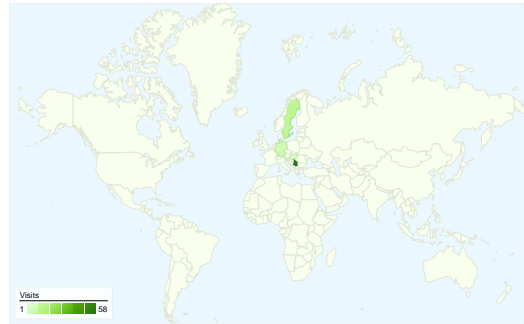

Site Usage

93 Visits

44.09% Bounce Rate

218 Pageviews

00:02:18 Avg. Time on Site

2.34 Pages/Visit

50.54% % New Visits

Visitors Overview

Visitors
71

Map Overlay

Traffic Sources Overview

- **Search Engines**
53.00 (56.99%)
- **Direct Traffic**
30.00 (32.26%)
- **Referring Sites**
10.00 (10.75%)

Content Overview

Pages	Pageviews	% Pageviews
/indexhu.html	94	43.12%
/	77	35.32%
/indexsr.html	33	15.14%
/translate_c?hl=en&sl=hu&tl=sk	3	1.38%
/translate_c?hl=hu&sl=en&u=ht	2	0.92%

All traffic sources sent a total of 93 visits

Top Traffic Sources

Sources	Visits	% visits	Keywords	Visits	% visits
google (organic)	48	51.61%	bajsa	38	71.70%
(direct) ((none))	30	32.26%	bajsa .net	4	7.55%
search (organic)	3	3.23%	bajša	4	7.55%
google.com (referral)	2	2.15%	www.bajsa	2	3.77%
translate.google.com (referral)	2	2.15%	bajsa honlapja	1	1.89%

93 visits came from 12 countries/territories

Site Usage

Country/Territory	Visits	Pages/Visit	Avg. Time on Site	% New Visits	Bounce Rate
Visits 93 % of Site Total: 100.00%	Pages/Visit 2.34 Site Avg: 2.34 (0.00%)	Avg. Time on Site 00:02:18 Site Avg: 00:02:18 (0.00%)	% New Visits 50.54% Site Avg: 50.54% (0.00%)	Bounce Rate 44.09% Site Avg: 44.09% (0.00%)	
Serbia	58	2.64	00:01:47	39.66%	36.21%
Sweden	12	1.08	> 00:00:00	100.00%	91.67%
Germany	7	3.57	00:15:15	0.00%	0.00%
Hungary	4	2.50	00:00:28	75.00%	25.00%
Slovenia	3	1.00	00:00:00	100.00%	100.00%
Australia	2	1.50	00:00:08	0.00%	50.00%
Norway	2	1.50	00:00:05	100.00%	50.00%
Bosnia and Herzegovina	1	2.00	00:00:30	0.00%	0.00%
Slovakia	1	1.00	00:00:00	100.00%	100.00%