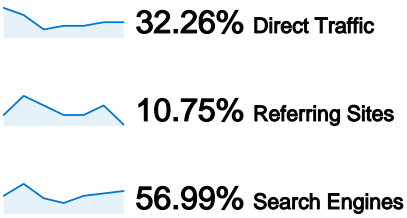

Top Traffic Sources

Sources	Visits	% visits	Keywords	Visits	% visits
google (organic)	48	51.61%	bajsa	38	71.70%
(direct) ((none))	30	32.26%	bajsa .net	4	7.55%
search (organic)	3	3.23%	bajša	4	7.55%
google.com (referral)	2	2.15%	www.bajsa	2	3.77%
translate.google.com (referral)	2	2.15%	bajsa honlapja	1	1.89%