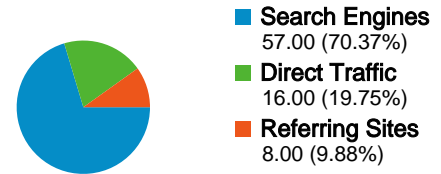

Top Traffic Sources

Sources	Visits	% visits	Keywords	Visits	% visits
google (organic)	57	70.37%	bajsa	42	73.68%
(direct) ((none))	16	19.75%	bajsa .net	6	10.53%
hu.wikipedia.org (referral)	2	2.47%	bajša	4	7.02%
vojvodinaonline.com (referral)	2	2.47%	bajsa net	2	3.51%
en.wikipedia.org (referral)	1	1.23%	bajsa mapa	1	1.75%