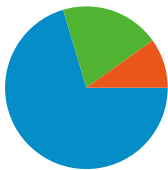

Site Usage

81 Visits

33.33% Bounce Rate

218 Pageviews

00:03:05 Avg. Time on Site

2.69 Pages/Visit

50.62% % New Visits

Visitors Overview

Visitors
60

Map Overlay

Traffic Sources Overview

- **Search Engines**
57.00 (70.37%)
- **Direct Traffic**
16.00 (19.75%)
- **Referring Sites**
8.00 (9.88%)

Content Overview

Pages	Pageviews	% Pageviews
/	77	35.32%
/indexsr.html	68	31.19%
/indexhu.html	68	31.19%
/index.html	5	2.29%

60 people visited this site

81 Visits

60 Absolute Unique Visitors

218 Pageviews

2.69 Average Pageviews

00:03:05 Time on Site

33.33% Bounce Rate

50.62% New Visits

Pages on this site were viewed a total of 218 times

218 Pageviews

133 Unique Views

33.33% Bounce Rate

Top Content

Pages	Pageviews	% Pageviews
/	77	35.32%
/indexsr.html	68	31.19%
/indexhu.html	68	31.19%
/index.html	5	2.29%