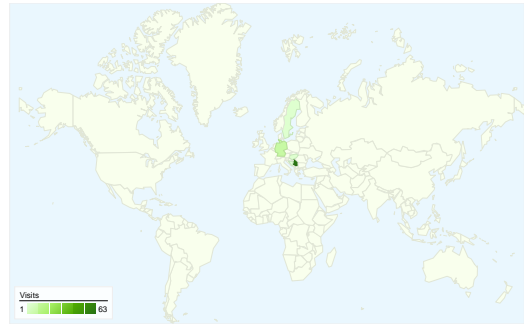

Site Usage

81 Visits

33.33% Bounce Rate

218 Pageviews

00:03:05 Avg. Time on Site

2.69 Pages/Visit

50.62% % New Visits

Visitors Overview

Visitors
60

Map Overlay

Traffic Sources Overview

- **Search Engines**
57.00 (70.37%)
- **Direct Traffic**
16.00 (19.75%)
- **Referring Sites**
8.00 (9.88%)

Content Overview

Pages	Pageviews	% Pageviews
/	77	35.32%
/indexsr.html	68	31.19%
/indexhu.html	68	31.19%
/index.html	5	2.29%

All traffic sources sent a total of 81 visits

Top Traffic Sources

Sources	Visits	% visits	Keywords	Visits	% visits
google (organic)	57	70.37%	bajsa	42	73.68%
(direct) ((none))	16	19.75%	bajsa .net	6	10.53%
hu.wikipedia.org (referral)	2	2.47%	bajša	4	7.02%
vojvodinaonline.com (referral)	2	2.47%	bajsa net	2	3.51%
en.wikipedia.org (referral)	1	1.23%	bajsa mapa	1	1.75%

81 visits came from 8 countries/territories

Site Usage

Country/Territory	Visits	Pages/Visit	Avg. Time on Site	% New Visits	Bounce Rate
Serbia	63	2.54	00:02:29	50.79%	33.33%
Germany	10	3.20	00:07:23	10.00%	20.00%
Hungary	2	2.50	00:00:54	100.00%	0.00%
Sweden	2	1.00	00:00:00	100.00%	100.00%
Bosnia and Herzegovina	1	10.00	00:04:38	100.00%	0.00%
Poland	1	1.00	00:00:00	100.00%	100.00%
Portugal	1	1.00	00:00:00	100.00%	100.00%
Croatia	1	7.00	00:12:41	100.00%	0.00%