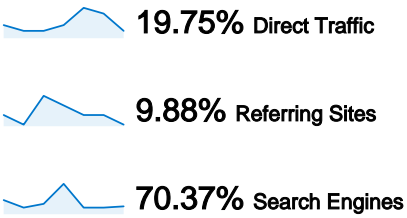

Top Traffic Sources

Sources	Visits	% visits	Keywords	Visits	% visits
google (organic)	57	70.37%	bajsa	42	73.68%
(direct) ((none))	16	19.75%	bajsa .net	6	10.53%
hu.wikipedia.org (referral)	2	2.47%	bajša	4	7.02%
vojvodinaonline.com (referral)	2	2.47%	bajsa net	2	3.51%
en.wikipedia.org (referral)	1	1.23%	bajsa mapa	1	1.75%