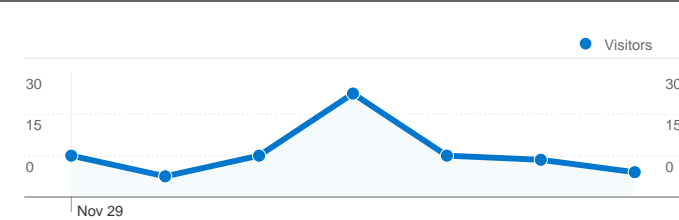

Site Usage

81 Visits

33.33% Bounce Rate

218 Pageviews

00:03:05 Avg. Time on Site

2.69 Pages/Visit

50.62% % New Visits

Visitors Overview

60 people visited this site

81 Visits

60 Absolute Unique Visitors

218 Pageviews

2.69 Average Pageviews

00:03:05 Time on Site

33.33% Bounce Rate

50.62% New Visits

81 visits came from 8 countries/territories

Site Usage

Country/Territory	Visits	Pages/Visit	Avg. Time on Site	% New Visits	Bounce Rate
Serbia	63	2.54	00:02:29	50.79%	33.33%
Germany	10	3.20	00:07:23	10.00%	20.00%
Hungary	2	2.50	00:00:54	100.00%	0.00%
Sweden	2	1.00	00:00:00	100.00%	100.00%
Bosnia and Herzegovina	1	10.00	00:04:38	100.00%	0.00%
Poland	1	1.00	00:00:00	100.00%	100.00%
Portugal	1	1.00	00:00:00	100.00%	100.00%
Croatia	1	7.00	00:12:41	100.00%	0.00%

Pages on this site were viewed a total of 218 times

218 Pageviews

133 Unique Views

33.33% Bounce Rate

Top Content

Pages	Pageviews	% Pageviews
/	77	35.32%
/indexsr.html	68	31.19%
/indexhu.html	68	31.19%
/index.html	5	2.29%