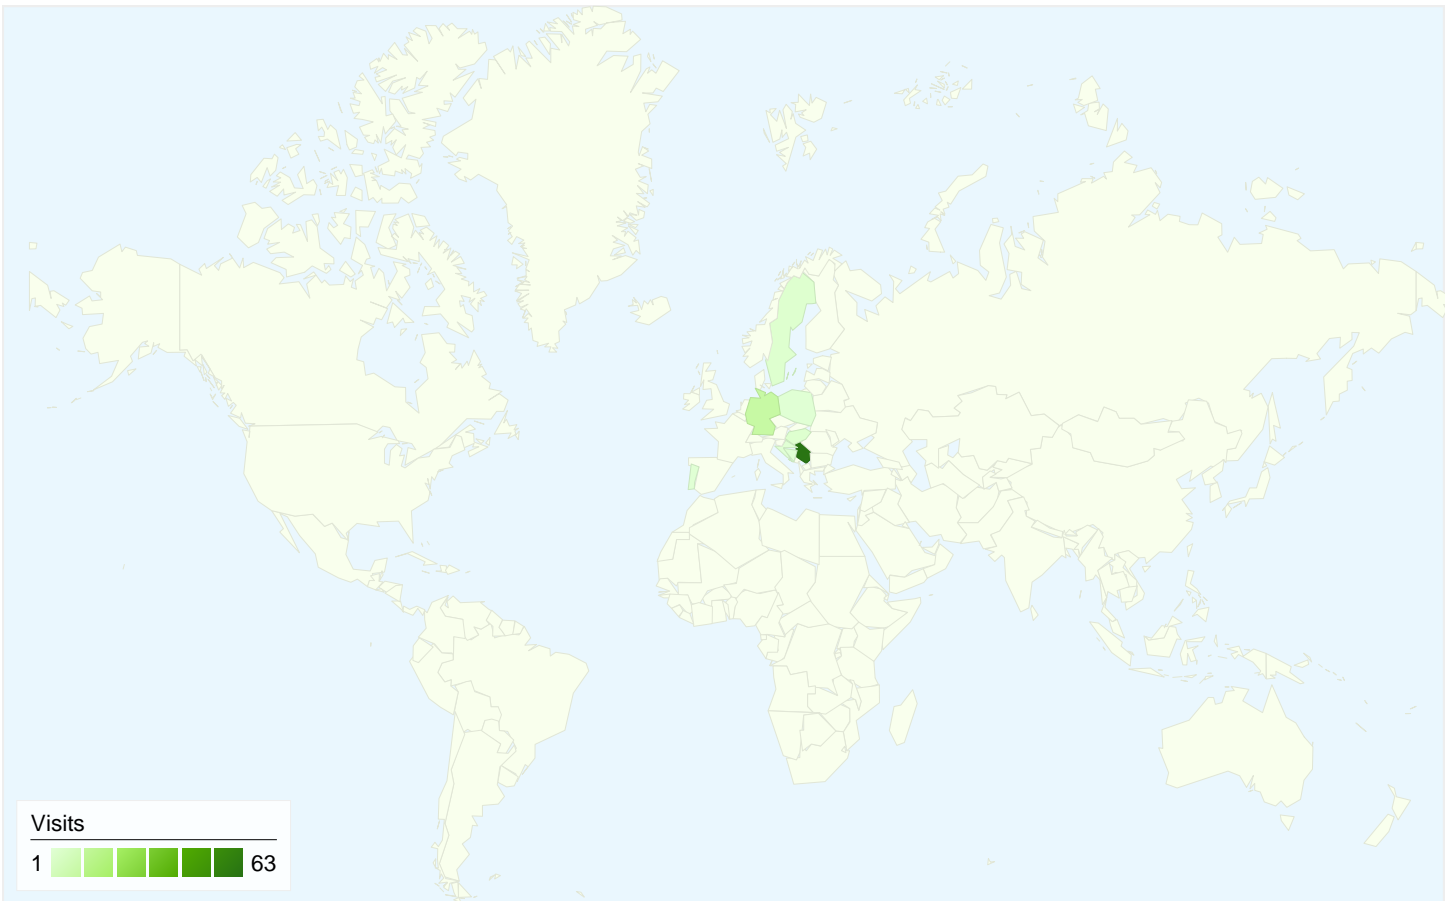

All traffic sources sent a total of 81 visits

Top Traffic Sources

Sources	Visits	% visits	Keywords	Visits	% visits
google (organic)	57	70.37%	bajsa	42	73.68%
(direct) ((none))	16	19.75%	bajsa .net	6	10.53%
hu.wikipedia.org (referral)	2	2.47%	bajša	4	7.02%
vojvodinaonline.com (referral)	2	2.47%	bajsa net	2	3.51%
en.wikipedia.org (referral)	1	1.23%	bajsa mapa	1	1.75%

81 visits came from 8 countries/territories

Site Usage

Country/Territory	Visits	Pages/Visit	Avg. Time on Site	% New Visits	Bounce Rate
Serbia	63	2.54	00:02:29	50.79%	33.33%
Germany	10	3.20	00:07:23	10.00%	20.00%
Hungary	2	2.50	00:00:54	100.00%	0.00%
Sweden	2	1.00	00:00:00	100.00%	100.00%
Bosnia and Herzegovina	1	10.00	00:04:38	100.00%	0.00%
Poland	1	1.00	00:00:00	100.00%	100.00%
Portugal	1	1.00	00:00:00	100.00%	100.00%
Croatia	1	7.00	00:12:41	100.00%	0.00%