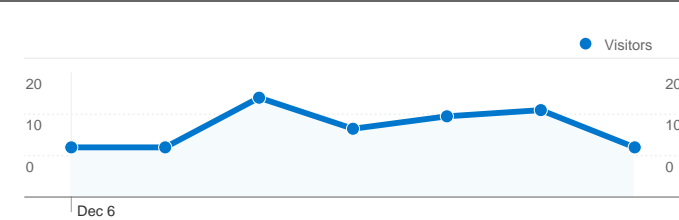

Site Usage

85 Visits

34.12% Bounce Rate

192 Pageviews

00:02:25 Avg. Time on Site

2.26 Pages/Visit

51.76% % New Visits

Visitors Overview

61 people visited this site

85 Visits

61 Absolute Unique Visitors

192 Pageviews

2.26 Average Pageviews

00:02:25 Time on Site

34.12% Bounce Rate

51.76% New Visits

85 visits came from 10 countries/territories

Site Usage

Country/Territory	Visits	Pages/Visit	Avg. Time on Site	% New Visits	Bounce Rate
Visits 85 % of Site Total: 100.00%	Pages/Visit 2.26 Site Avg: 2.26 (0.00%)	Avg. Time on Site 00:02:25 Site Avg: 00:02:25 (0.00%)	% New Visits 51.76% Site Avg: 51.76% (0.00%)	Bounce Rate 34.12% Site Avg: 34.12% (0.00%)	
Serbia	58	2.34	00:02:19	46.55%	29.31%
Hungary	10	1.40	00:00:19	70.00%	70.00%
Germany	9	3.33	00:07:23	22.22%	0.00%
Sweden	2	1.00	00:00:00	100.00%	100.00%
Romania	1	3.00	00:00:12	100.00%	0.00%
Switzerland	1	2.00	00:00:05	100.00%	0.00%
Slovakia	1	1.00	00:00:00	100.00%	100.00%
Croatia	1	2.00	00:00:28	100.00%	0.00%
(not set)	1	1.00	00:00:00	100.00%	100.00%

United Kingdom	1	1.00	00:00:00	100.00%	100.00%
					1 - 10 of 10

Pages on this site were viewed a total of 192 times

 192 Pageviews

 137 Unique Views

 34.12% Bounce Rate

Top Content

Pages	Pageviews	% Pageviews
/indexhu.html	79	41.15%
/	64	33.33%
/indexsr.html	43	22.40%
/index.html	4	2.08%
/indexsl.html	1	0.52%