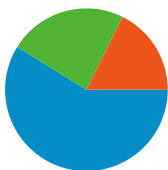

Traffic Sources Overview

- **Search Engines**
  50.00 (58.82%)
- **Direct Traffic**
  20.00 (23.53%)
- **Referring Sites**
  15.00 (17.65%)

Content Overview

Pages	Pageviews	% Pageviews
/indexhu.html	79	41.15%
/	64	33.33%
/indexsr.html	43	22.40%
/index.html	4	2.08%
/indexsl.html	1	0.52%