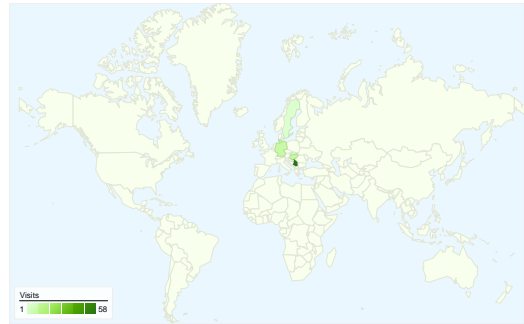

Site Usage

85 Visits

34.12% Bounce Rate

192 Pageviews

00:02:25 Avg. Time on Site

2.26 Pages/Visit

51.76% % New Visits

Visitors Overview

Visitors
61

Map Overlay

Traffic Sources Overview

- **Search Engines**
50.00 (58.82%)
- **Direct Traffic**
20.00 (23.53%)
- **Referring Sites**
15.00 (17.65%)

Content Overview

Pages	Pageviews	% Pageviews
/indexhu.html	79	41.15%
/	64	33.33%
/indexsr.html	43	22.40%
/index.html	4	2.08%
/indexsl.html	1	0.52%

All traffic sources sent a total of 85 visits

-  23.53% Direct Traffic
-  17.65% Referring Sites
-  58.82% Search Engines

- Search Engines
50.00 (58.82%)
- Direct Traffic
20.00 (23.53%)
- Referring Sites
15.00 (17.65%)

85 visits came from 10 countries/territories

Site Usage

Country/Territory	Visits	Pages/Visit	Avg. Time on Site	% New Visits	Bounce Rate
Visits 85 % of Site Total: 100.00%	Pages/Visit 2.26 Site Avg: 2.26 (0.00%)	Avg. Time on Site 00:02:25 Site Avg: 00:02:25 (0.00%)	% New Visits 51.76% Site Avg: 51.76% (0.00%)	Bounce Rate 34.12% Site Avg: 34.12% (0.00%)	
Serbia	58	2.34	00:02:19	46.55%	29.31%
Hungary	10	1.40	00:00:19	70.00%	70.00%
Germany	9	3.33	00:07:23	22.22%	0.00%
Sweden	2	1.00	00:00:00	100.00%	100.00%
Romania	1	3.00	00:00:12	100.00%	0.00%
Switzerland	1	2.00	00:00:05	100.00%	0.00%
Slovakia	1	1.00	00:00:00	100.00%	100.00%
Croatia	1	2.00	00:00:28	100.00%	0.00%
(not set)	1	1.00	00:00:00	100.00%	100.00%