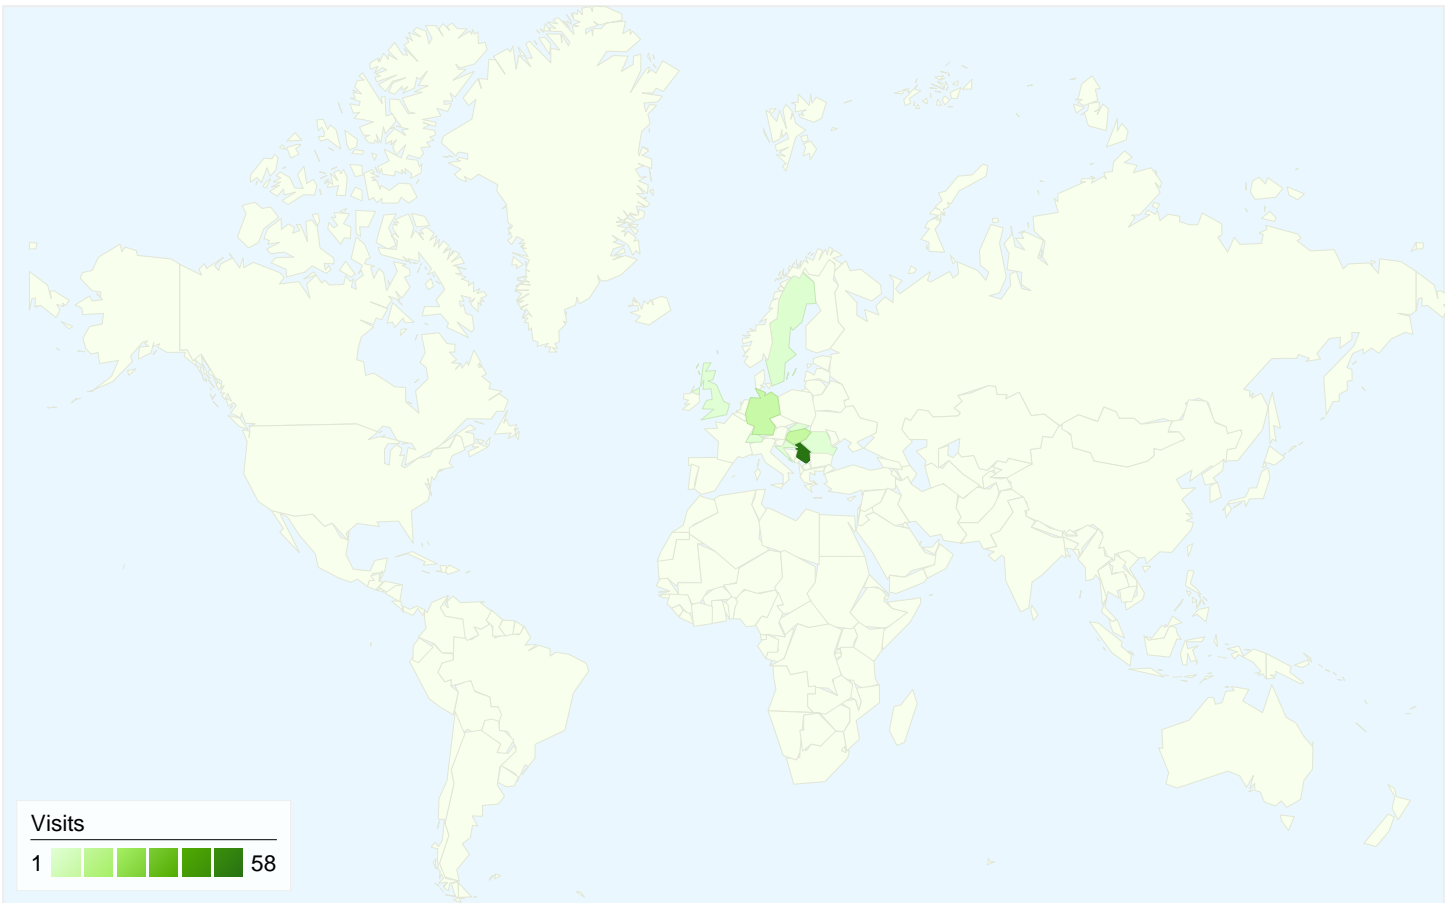

All traffic sources sent a total of 85 visits

-  23.53% Direct Traffic
-  17.65% Referring Sites
-  58.82% Search Engines

- Search Engines
50.00 (58.82%)
- Direct Traffic
20.00 (23.53%)
- Referring Sites
15.00 (17.65%)

85 visits came from 10 countries/territories

Site Usage

Country/Territory	Visits	Pages/Visit	Avg. Time on Site	% New Visits	Bounce Rate
Visits 85 % of Site Total: 100.00%	Pages/Visit 2.26 Site Avg: 2.26 (0.00%)	Avg. Time on Site 00:02:25 Site Avg: 00:02:25 (0.00%)	% New Visits 51.76% Site Avg: 51.76% (0.00%)	Bounce Rate 34.12% Site Avg: 34.12% (0.00%)	
Serbia	58	2.34	00:02:19	46.55%	29.31%
Hungary	10	1.40	00:00:19	70.00%	70.00%
Germany	9	3.33	00:07:23	22.22%	0.00%
Sweden	2	1.00	00:00:00	100.00%	100.00%
Romania	1	3.00	00:00:12	100.00%	0.00%
Switzerland	1	2.00	00:00:05	100.00%	0.00%
Slovakia	1	1.00	00:00:00	100.00%	100.00%
Croatia	1	2.00	00:00:28	100.00%	0.00%
(not set)	1	1.00	00:00:00	100.00%	100.00%