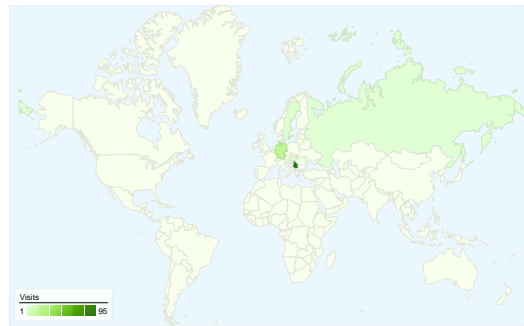

**Site Usage**

**124 Visits**

**27.42% Bounce Rate**

**284 Pageviews**

**00:01:51 Avg. Time on Site**

**2.29 Pages/Visit**

**37.10% % New Visits**

**Visitors Overview**

**Visitors**  
**74**

**Map Overlay**

**Traffic Sources Overview**

- **Search Engines**  
75.00 (60.48%)
- **Direct Traffic**  
39.00 (31.45%)
- **Referring Sites**  
10.00 (8.06%)

**Content Overview**

Pages	Pageviews	% Pageviews
/indexhu.html	118	41.55%
/	95	33.45%
/indexsr.html	55	19.37%
/indexde.html	9	3.17%
/index.html	3	1.06%

## All traffic sources sent a total of 124 visits

## 124 visits came from 7 countries/territories

Site Usage

<b>Visits</b> <b>124</b> % of Site Total: 100.00%	<b>Pages/Visit</b> <b>2.29</b> Site Avg: 2.29 (0.00%)	<b>Avg. Time on Site</b> <b>00:01:51</b> Site Avg: 00:01:51 (0.00%)	<b>% New Visits</b> <b>37.10%</b> Site Avg: 37.10% (0.00%)	<b>Bounce Rate</b> <b>27.42%</b> Site Avg: 27.42% (0.00%)	
Country/Territory	Visits	Pages/Visit	Avg. Time on Site	% New Visits	Bounce Rate
Serbia	95	2.21	00:01:23	32.63%	28.42%
Germany	19	3.00	00:04:45	31.58%	10.53%
Hungary	4	2.25	00:01:45	100.00%	25.00%
Sweden	3	1.33	00:00:12	100.00%	66.67%
Tanzania	1	2.00	00:00:10	0.00%	0.00%
Russia	1	1.00	00:00:00	100.00%	100.00%
Poland	1	1.00	00:00:00	100.00%	100.00%