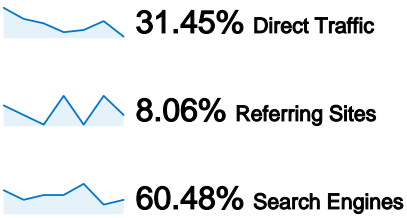

**Site Usage**

**124 Visits**

**27.42% Bounce Rate**

**284 Pageviews**

**00:01:51 Avg. Time on Site**

**2.29 Pages/Visit**

**37.10% % New Visits**

**Visitors Overview**

## 74 people visited this site

124 Visits

74 Absolute Unique Visitors

284 Pageviews

2.29 Average Pageviews

00:01:51 Time on Site

27.42% Bounce Rate

37.10% New Visits

## All traffic sources sent a total of 124 visits