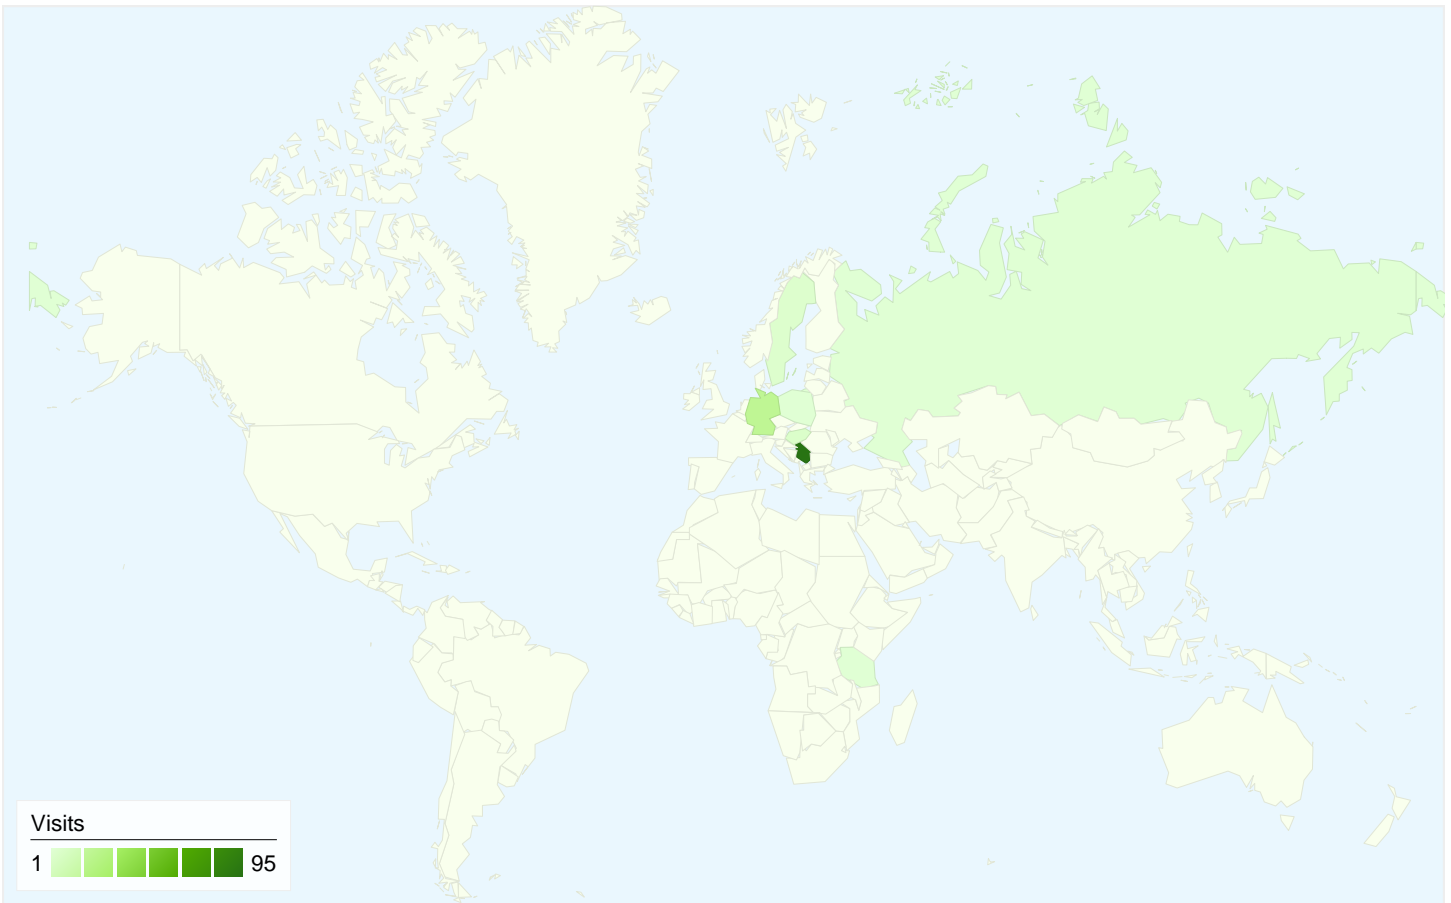

**Visitors**  
**74**

**Map Overlay**

**Traffic Sources Overview**

- **Search Engines**  
75.00 (60.48%)
- **Direct Traffic**  
39.00 (31.45%)
- **Referring Sites**  
10.00 (8.06%)

**Content Overview**

Pages	Pageviews	% Pageviews
/indexhu.html	118	41.55%
/	95	33.45%
/indexsr.html	55	19.37%
/indexde.html	9	3.17%
/index.html	3	1.06%

## 74 people visited this site

124 Visits

74 Absolute Unique Visitors

284 Pageviews

2.29 Average Pageviews

00:01:51 Time on Site

27.42% Bounce Rate

37.10% New Visits

## All traffic sources sent a total of 124 visits

## 124 visits came from 7 countries/territories

Site Usage

<b>Visits</b> <b>124</b> % of Site Total: 100.00%	<b>Pages/Visit</b> <b>2.29</b> Site Avg: 2.29 (0.00%)	<b>Avg. Time on Site</b> <b>00:01:51</b> Site Avg: 00:01:51 (0.00%)	<b>% New Visits</b> <b>37.10%</b> Site Avg: 37.10% (0.00%)	<b>Bounce Rate</b> <b>27.42%</b> Site Avg: 27.42% (0.00%)	
Country/Territory	Visits	Pages/Visit	Avg. Time on Site	% New Visits	Bounce Rate
Serbia	95	2.21	00:01:23	32.63%	28.42%
Germany	19	3.00	00:04:45	31.58%	10.53%
Hungary	4	2.25	00:01:45	100.00%	25.00%
Sweden	3	1.33	00:00:12	100.00%	66.67%
Tanzania	1	2.00	00:00:10	0.00%	0.00%
Russia	1	1.00	00:00:00	100.00%	100.00%
Poland	1	1.00	00:00:00	100.00%	100.00%