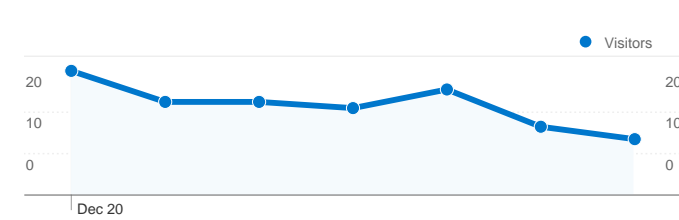

**Site Usage**

**124 Visits**

**27.42% Bounce Rate**

**284 Pageviews**

**00:01:51 Avg. Time on Site**

**2.29 Pages/Visit**

**37.10% % New Visits**

**Visitors Overview**

## 74 people visited this site

124 Visits

74 Absolute Unique Visitors

284 Pageviews

2.29 Average Pageviews

00:01:51 Time on Site

27.42% Bounce Rate

37.10% New Visits

## All traffic sources sent a total of 124 visits

Pages on this site were viewed a total of 284 times

284 Pageviews

200 Unique Views

27.42% Bounce Rate