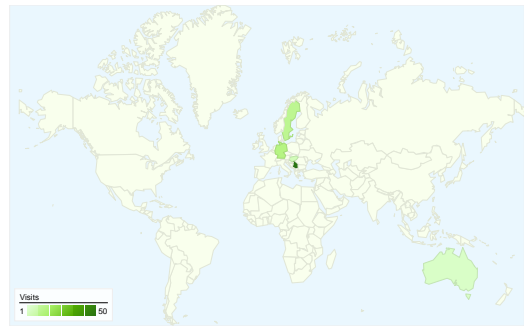

Visitors
66

Map Overlay

Traffic Sources Overview

- **Search Engines**
50.00 (55.56%)
- **Direct Traffic**
25.00 (27.78%)
- **Referring Sites**
15.00 (16.67%)

Content Overview

Pages	Pageviews	% Pageviews
/indexhu.html	92	45.77%
/	65	32.34%
/indexsr.html	27	13.43%
/index.html	6	2.99%
/indexde.html	4	1.99%

66 people visited this site

90 Visits

66 Absolute Unique Visitors

201 Pageviews

2.23 Average Pageviews

00:01:44 Time on Site

41.11% Bounce Rate

51.11% New Visits

All traffic sources sent a total of 90 visits

-  27.78% Direct Traffic
-  16.67% Referring Sites
-  55.56% Search Engines

- Search Engines
50.00 (55.56%)
- Direct Traffic
25.00 (27.78%)
- Referring Sites
15.00 (16.67%)

90 visits came from 10 countries/territories

Site Usage

Country/Territory	Visits	Pages/Visit	Avg. Time on Site	% New Visits	Bounce Rate
Visits 90 % of Site Total: 100.00%	Pages/Visit 2.23 Site Avg: 2.23 (0.00%)	Avg. Time on Site 00:01:44 Site Avg: 00:01:44 (0.00%)	% New Visits 51.11% Site Avg: 51.11% (0.00%)	Bounce Rate 41.11% Site Avg: 41.11% (0.00%)	
Serbia	50	2.10	00:01:31	36.00%	32.00%
Germany	13	3.23	00:02:38	23.08%	23.08%
Sweden	11	1.00	00:00:00	90.91%	100.00%
Hungary	5	2.80	00:04:14	100.00%	0.00%
Slovakia	3	5.00	00:02:49	66.67%	66.67%
Australia	3	2.00	00:00:49	100.00%	33.33%
Slovenia	2	1.00	00:00:00	100.00%	100.00%
United States	1	1.00	00:00:00	100.00%	100.00%
Montenegro	1	4.00	00:13:13	100.00%	0.00%