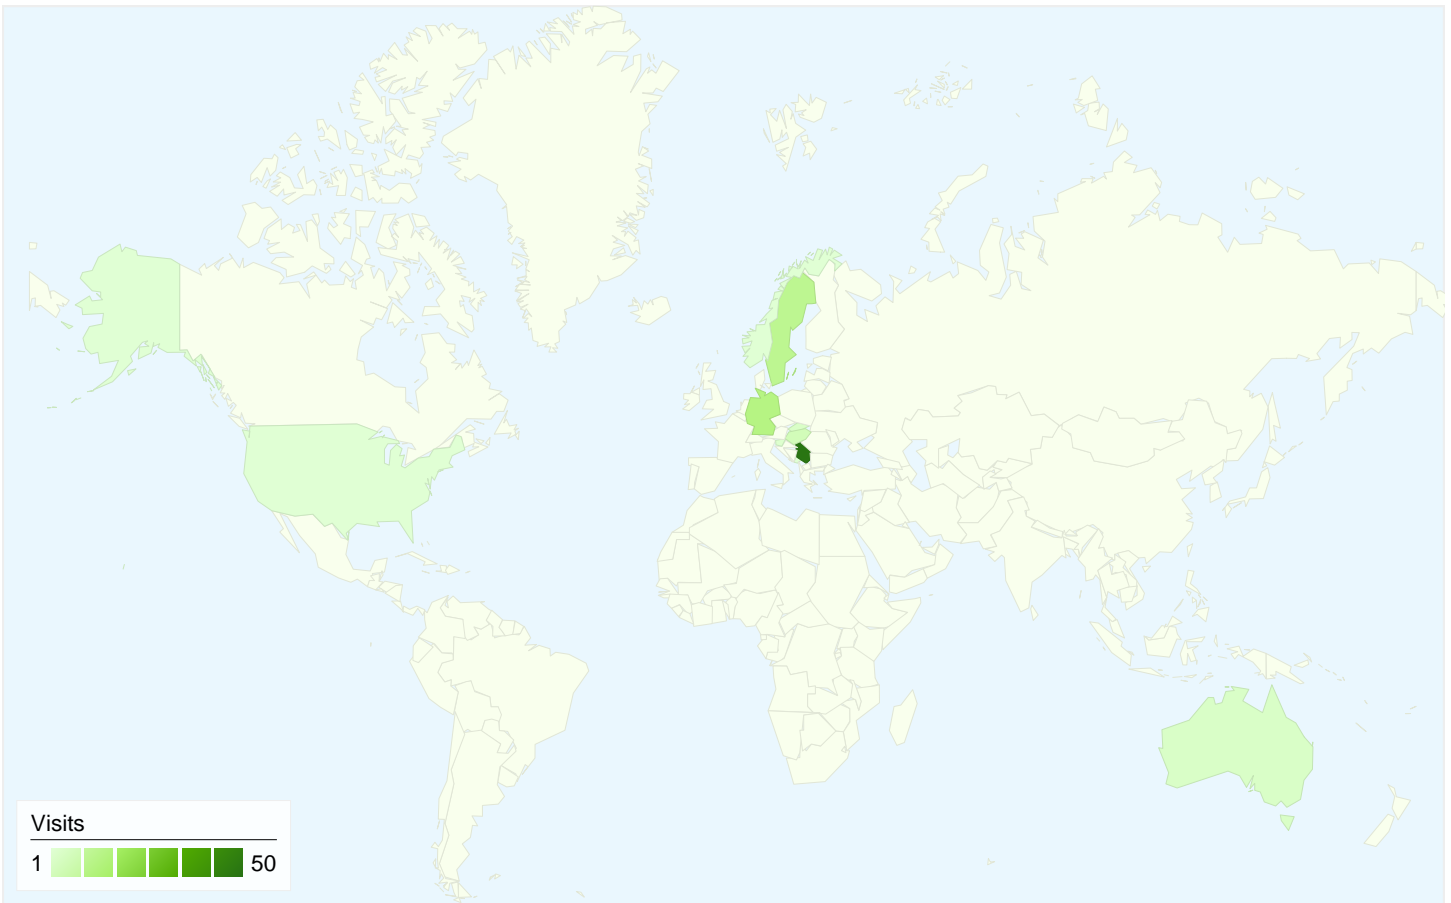

All traffic sources sent a total of 90 visits

-  27.78% Direct Traffic
-  16.67% Referring Sites
-  55.56% Search Engines

- Search Engines
50.00 (55.56%)
- Direct Traffic
25.00 (27.78%)
- Referring Sites
15.00 (16.67%)

Top Traffic Sources

Sources	Visits	% visits	Keywords	Visits	% visits
google (organic)	45	50.00%	bajsa	27	54.00%
(direct) ((none))	25	27.78%	bajša	9	18.00%
search (organic)	4	4.44%	bajsa .net	4	8.00%
facebook.com (referral)	3	3.33%	www.bajsa.net	4	8.00%
en.wikipedia.org (referral)	2	2.22%	bajsa in serbien	2	4.00%

90 visits came from 10 countries/territories

Site Usage

Country/Territory	Visits	Pages/Visit	Avg. Time on Site	% New Visits	Bounce Rate
Visits 90 % of Site Total: 100.00%	Pages/Visit 2.23 Site Avg: 2.23 (0.00%)	Avg. Time on Site 00:01:44 Site Avg: 00:01:44 (0.00%)	% New Visits 51.11% Site Avg: 51.11% (0.00%)	Bounce Rate 41.11% Site Avg: 41.11% (0.00%)	
Serbia	50	2.10	00:01:31	36.00%	32.00%
Germany	13	3.23	00:02:38	23.08%	23.08%
Sweden	11	1.00	00:00:00	90.91%	100.00%
Hungary	5	2.80	00:04:14	100.00%	0.00%
Slovakia	3	5.00	00:02:49	66.67%	66.67%
Australia	3	2.00	00:00:49	100.00%	33.33%
Slovenia	2	1.00	00:00:00	100.00%	100.00%
United States	1	1.00	00:00:00	100.00%	100.00%
Montenegro	1	4.00	00:13:13	100.00%	0.00%