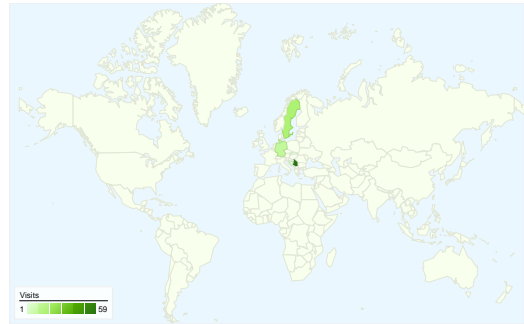

**Site Usage**

**96** Visits

**52.08%** Bounce Rate

**200** Pageviews

**00:01:44** Avg. Time on Site

**2.08** Pages/Visit

**56.25%** % New Visits

**Visitors Overview**

**Visitors**  
**78**

**Map Overlay**

**Traffic Sources Overview**

- **Search Engines**  
53.00 (55.21%)
- **Direct Traffic**  
28.00 (29.17%)
- **Referring Sites**  
15.00 (15.62%)

**Content Overview**

Pages	Pageviews	% Pageviews
/indexhu.html	83	41.50%
/	57	28.50%
/indexsr.html	25	12.50%
/translate_c?hl=en&sl=hu&tl=en	7	3.50%
/indexde.html	6	3.00%

## All traffic sources sent a total of 96 visits

## 96 visits came from 11 countries/territories