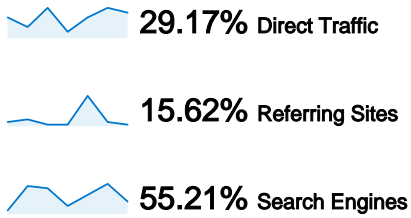

**Site Usage**

**96** Visits

**52.08%** Bounce Rate

**200** Pageviews

**00:01:44** Avg. Time on Site

**2.08** Pages/Visit

**56.25%** % New Visits

**Visitors Overview**

**Visitors**  
**78**

**Map Overlay**

**Traffic Sources Overview**

- **Search Engines**  
53.00 (55.21%)
- **Direct Traffic**  
28.00 (29.17%)
- **Referring Sites**  
15.00 (15.62%)

**Content Overview**

Pages	Pageviews	% Pageviews
/indexhu.html	83	41.50%
/	57	28.50%
/indexsr.html	25	12.50%
/translate_c?hl=en&sl=hu&tl=en	7	3.50%
/indexde.html	6	3.00%

## 78 people visited this site

96 Visits

78 Absolute Unique Visitors

200 Pageviews

2.08 Average Pageviews

00:01:44 Time on Site

52.08% Bounce Rate

56.25% New Visits

## All traffic sources sent a total of 96 visits