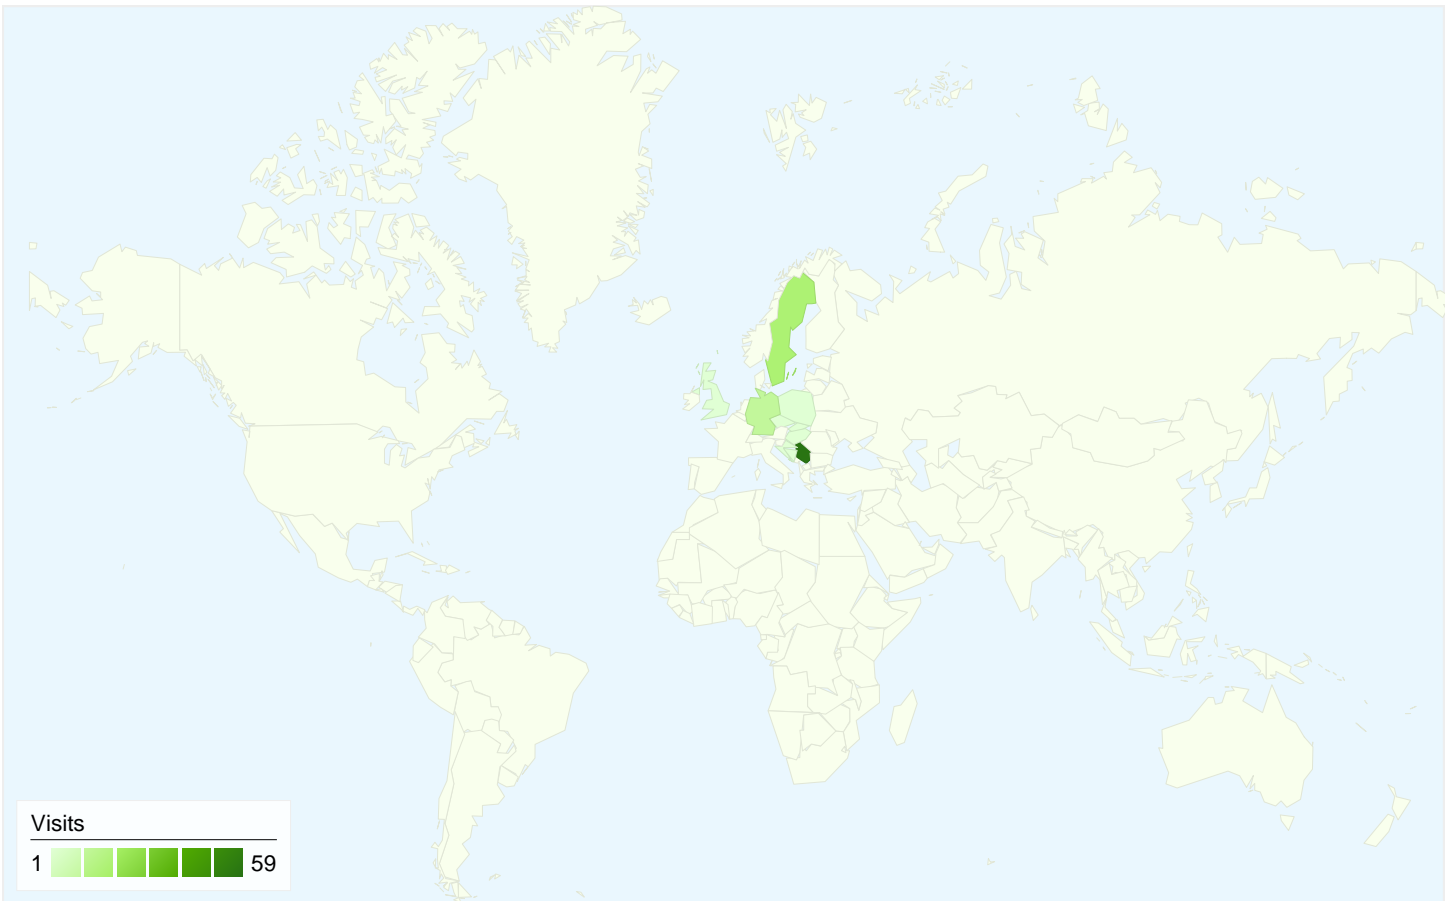

## 78 people visited this site

96 Visits

78 Absolute Unique Visitors

200 Pageviews

2.08 Average Pageviews

00:01:44 Time on Site

52.08% Bounce Rate

56.25% New Visits

## All traffic sources sent a total of 96 visits

## 96 visits came from 11 countries/territories