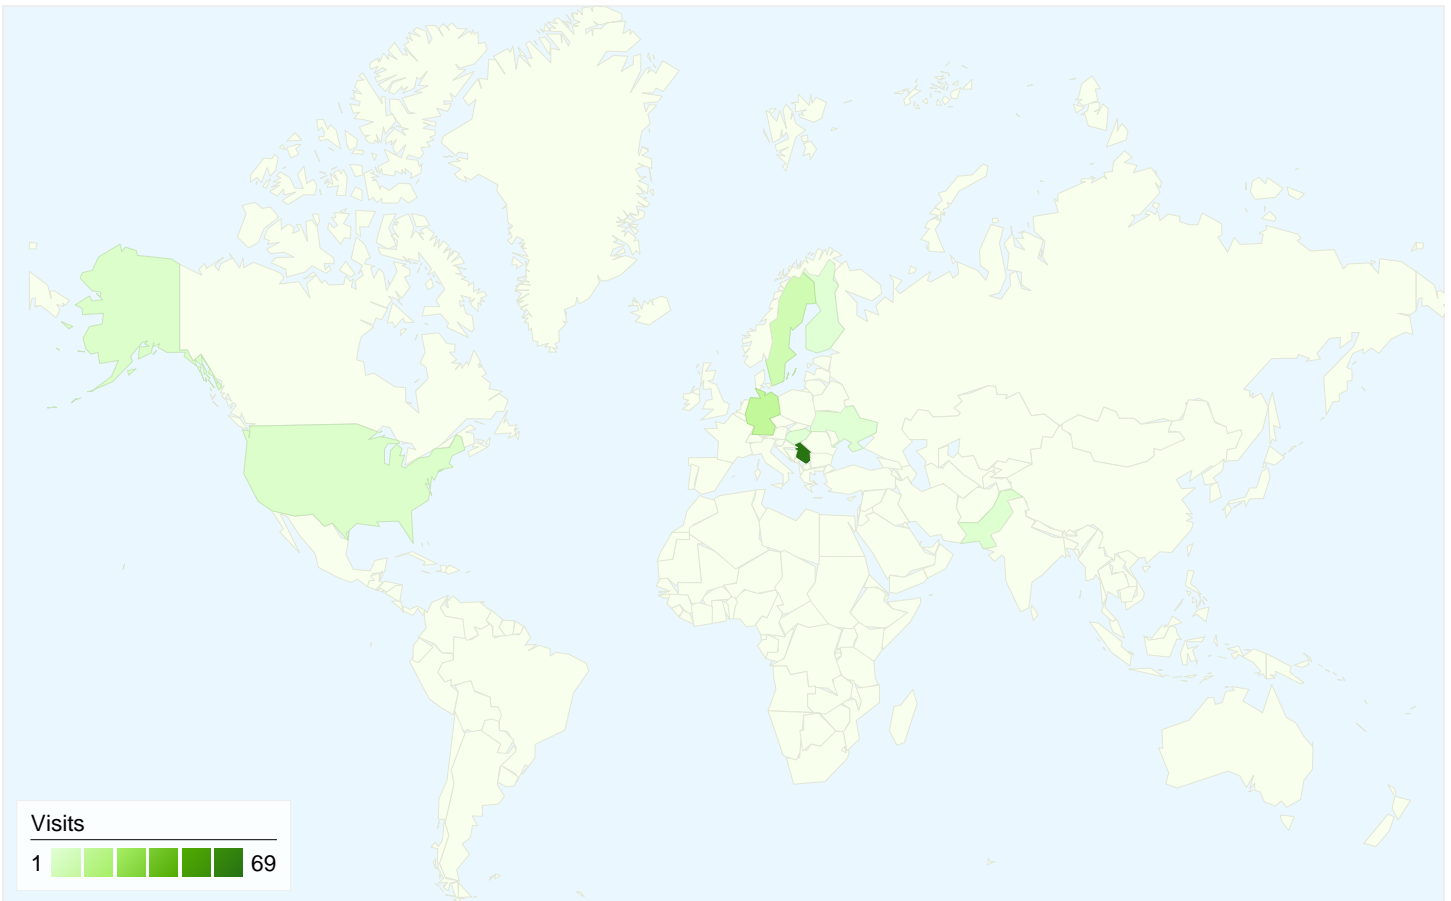

## All traffic sources sent a total of 99 visits

-  23.23% Direct Traffic
-  16.16% Referring Sites
-  60.61% Search Engines

- Search Engines  
60.00 (60.61%)
- Direct Traffic  
23.00 (23.23%)
- Referring Sites  
16.00 (16.16%)

## Top Traffic Sources

Sources	Visits	% visits	Keywords	Visits	% visits
google (organic)	56	56.57%	bajsa	35	58.33%
(direct) ((none))	23	23.23%	bajša	6	10.00%
yahoo (organic)	4	4.04%	bajsa .net	5	8.33%
google.hu (referral)	2	2.02%	us	4	6.67%
hu.wikipedia.org (referral)	2	2.02%	bajsa honlap	3	5.00%

## 99 visits came from 9 countries/territories

Site Usage

Country/Territory	Visits	Pages/Visit	Avg. Time on Site	% New Visits	Bounce Rate
<b>Visits</b> <b>99</b> % of Site Total: 100.00%	<b>Pages/Visit</b> <b>2.08</b> Site Avg: 2.08 (0.00%)	<b>Avg. Time on Site</b> <b>00:01:38</b> Site Avg: 00:01:38 (0.00%)	<b>% New Visits</b> <b>50.51%</b> Site Avg: 50.51% (0.00%)	<b>Bounce Rate</b> <b>47.47%</b> Site Avg: 47.47% (0.00%)	
Serbia	69	2.28	00:02:17	44.93%	40.58%
Germany	13	2.23	00:00:13	23.08%	38.46%
Sweden	8	1.12	00:00:03	100.00%	87.50%
United States	3	1.33	00:00:17	66.67%	66.67%
Pakistan	2	1.50	00:00:14	100.00%	50.00%
Finland	1	1.00	00:00:00	100.00%	100.00%
Hungary	1	1.00	00:00:00	100.00%	100.00%
(not set)	1	1.00	00:00:00	100.00%	100.00%
Ukraine	1	1.00	00:00:00	100.00%	100.00%