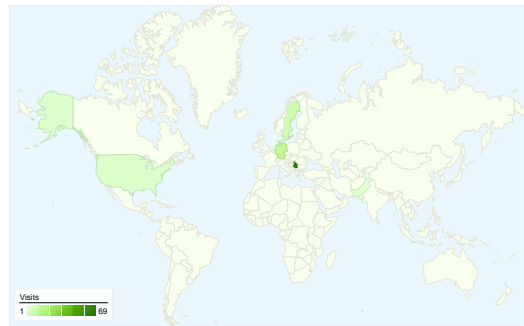

**Site Usage**

**99** Visits

**47.47%** Bounce Rate

**206** Pageviews

**00:01:38** Avg. Time on Site

**2.08** Pages/Visit

**50.51%** % New Visits

**Visitors Overview**

**Visitors**  
**73**

**Map Overlay**

**Traffic Sources Overview**

- **Search Engines**  
60.00 (60.61%)
- **Direct Traffic**  
23.00 (23.23%)
- **Referring Sites**  
16.00 (16.16%)

**Content Overview**

Pages	Pageviews	% Pageviews
/indexhu.html	91	44.17%
/	68	33.01%
/indexsr.html	22	10.68%
/indexsl.html	9	4.37%
/index.html	6	2.91%

## All traffic sources sent a total of 99 visits

-  23.23% Direct Traffic
-  16.16% Referring Sites
-  60.61% Search Engines

- Search Engines  
60.00 (60.61%)
- Direct Traffic  
23.00 (23.23%)
- Referring Sites  
16.00 (16.16%)

## 99 visits came from 9 countries/territories

Site Usage

Country/Territory	Visits	Pages/Visit	Avg. Time on Site	% New Visits	Bounce Rate
<b>Visits</b> <b>99</b> % of Site Total: 100.00%	<b>Pages/Visit</b> <b>2.08</b> Site Avg: 2.08 (0.00%)	<b>Avg. Time on Site</b> <b>00:01:38</b> Site Avg: 00:01:38 (0.00%)	<b>% New Visits</b> <b>50.51%</b> Site Avg: 50.51% (0.00%)	<b>Bounce Rate</b> <b>47.47%</b> Site Avg: 47.47% (0.00%)	
Serbia	69	2.28	00:02:17	44.93%	40.58%
Germany	13	2.23	00:00:13	23.08%	38.46%
Sweden	8	1.12	00:00:03	100.00%	87.50%
United States	3	1.33	00:00:17	66.67%	66.67%
Pakistan	2	1.50	00:00:14	100.00%	50.00%
Finland	1	1.00	00:00:00	100.00%	100.00%
Hungary	1	1.00	00:00:00	100.00%	100.00%
(not set)	1	1.00	00:00:00	100.00%	100.00%
Ukraine	1	1.00	00:00:00	100.00%	100.00%