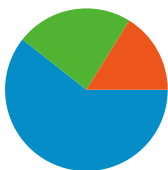

Traffic Sources Overview

- **Search Engines**
  60.00 (60.61%)
- **Direct Traffic**
  23.00 (23.23%)
- **Referring Sites**
  16.00 (16.16%)

Content Overview

Pages	Pageviews	% Pageviews
/indexhu.html	91	44.17%
/	68	33.01%
/indexsr.html	22	10.68%
/indexsl.html	9	4.37%
/index.html	6	2.91%