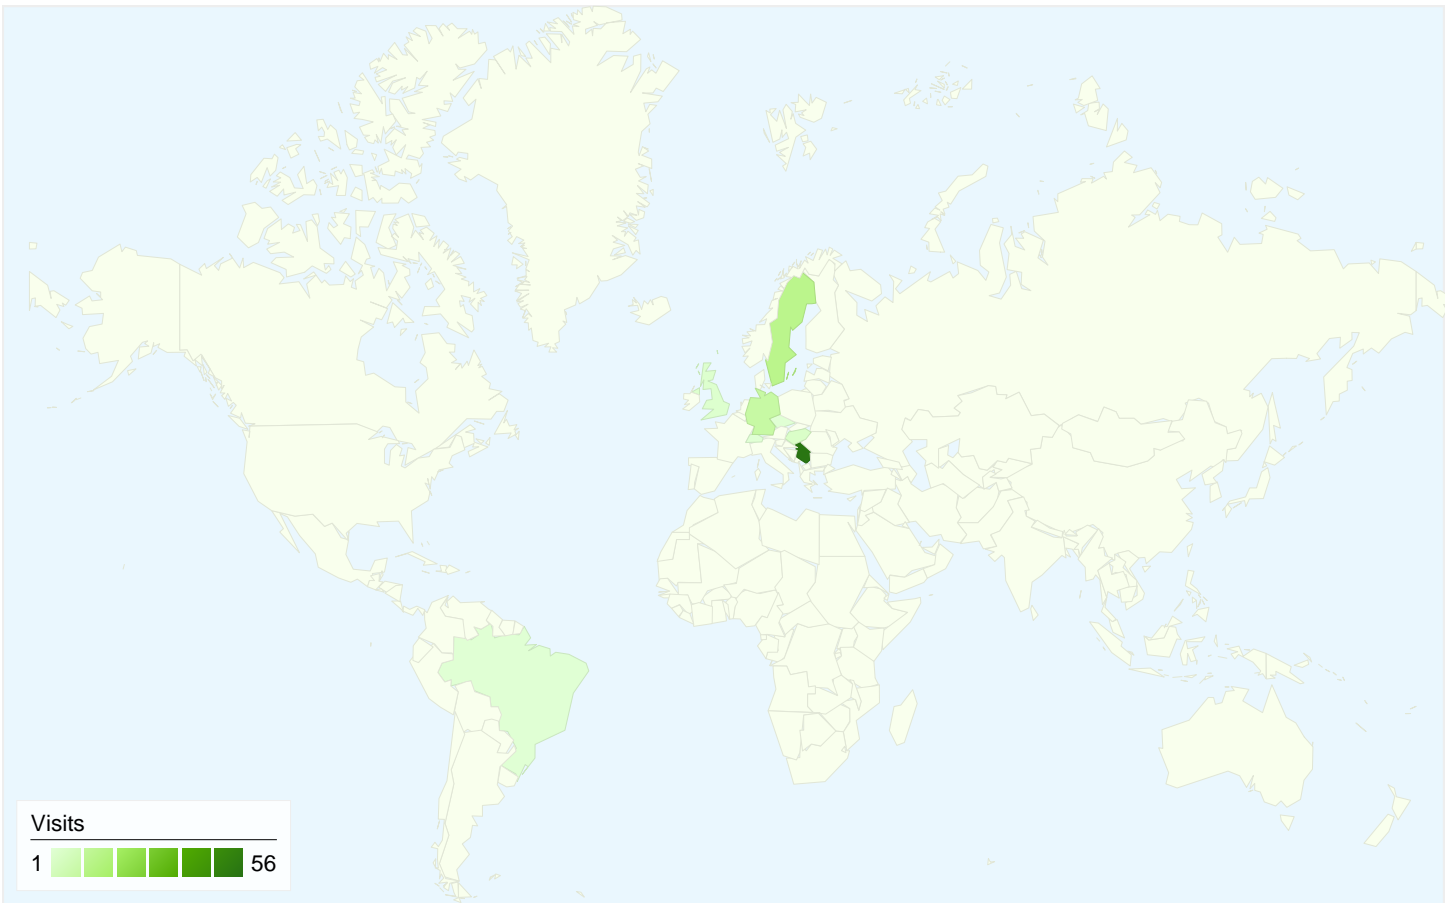

All traffic sources sent a total of 87 visits

-  22.99% Direct Traffic
-  16.09% Referring Sites
-  60.92% Search Engines

- Search Engines
53.00 (60.92%)
- Direct Traffic
20.00 (22.99%)
- Referring Sites
14.00 (16.09%)

87 visits came from 9 countries/territories

Site Usage

Country/Territory	Visits	Pages/Visit	Avg. Time on Site	% New Visits	Bounce Rate
Visits 87 % of Site Total: 100.00%	Pages/Visit 2.08 Site Avg: 2.08 (0.00%)	Avg. Time on Site 00:01:41 Site Avg: 00:01:41 (0.00%)	% New Visits 59.77% Site Avg: 59.77% (0.00%)	Bounce Rate 42.53% Site Avg: 42.53% (0.00%)	
Serbia	56	2.18	00:02:09	51.79%	39.29%
Sweden	13	1.46	00:00:10	100.00%	76.92%
Germany	9	2.78	00:01:09	22.22%	11.11%
Hungary	3	1.33	00:03:36	100.00%	66.67%
United Kingdom	2	1.50	00:00:05	100.00%	50.00%
Czech Republic	1	1.00	00:00:00	100.00%	100.00%
Switzerland	1	3.00	00:01:51	100.00%	0.00%
(not set)	1	2.00	00:00:17	100.00%	0.00%
Brazil	1	2.00	00:00:00	0.00%	0.00%