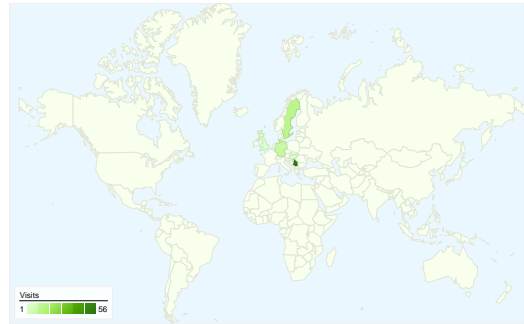

Site Usage

87 Visits

42.53% Bounce Rate

181 Pageviews

00:01:41 Avg. Time on Site

2.08 Pages/Visit

59.77% % New Visits

Visitors Overview

Visitors
70

Map Overlay

Traffic Sources Overview

- **Search Engines**
53.00 (60.92%)
- **Direct Traffic**
20.00 (22.99%)
- **Referring Sites**
14.00 (16.09%)

Content Overview

Pages	Pageviews	% Pageviews
/indexhu.html	70	38.67%
/	55	30.39%
/indexsr.html	41	22.65%
/translate_c?hl=en&sl=hu&tl=en	3	1.66%
/indexde.html	2	1.10%

All traffic sources sent a total of 87 visits

-  22.99% Direct Traffic
-  16.09% Referring Sites
-  60.92% Search Engines

- Search Engines
53.00 (60.92%)
- Direct Traffic
20.00 (22.99%)
- Referring Sites
14.00 (16.09%)

87 visits came from 9 countries/territories

Site Usage

Country/Territory	Visits	Pages/Visit	Avg. Time on Site	% New Visits	Bounce Rate
Visits 87 % of Site Total: 100.00%	Pages/Visit 2.08 Site Avg: 2.08 (0.00%)	Avg. Time on Site 00:01:41 Site Avg: 00:01:41 (0.00%)	% New Visits 59.77% Site Avg: 59.77% (0.00%)	Bounce Rate 42.53% Site Avg: 42.53% (0.00%)	
Serbia	56	2.18	00:02:09	51.79%	39.29%
Sweden	13	1.46	00:00:10	100.00%	76.92%
Germany	9	2.78	00:01:09	22.22%	11.11%
Hungary	3	1.33	00:03:36	100.00%	66.67%
United Kingdom	2	1.50	00:00:05	100.00%	50.00%
Czech Republic	1	1.00	00:00:00	100.00%	100.00%
Switzerland	1	3.00	00:01:51	100.00%	0.00%
(not set)	1	2.00	00:00:17	100.00%	0.00%
Brazil	1	2.00	00:00:00	0.00%	0.00%