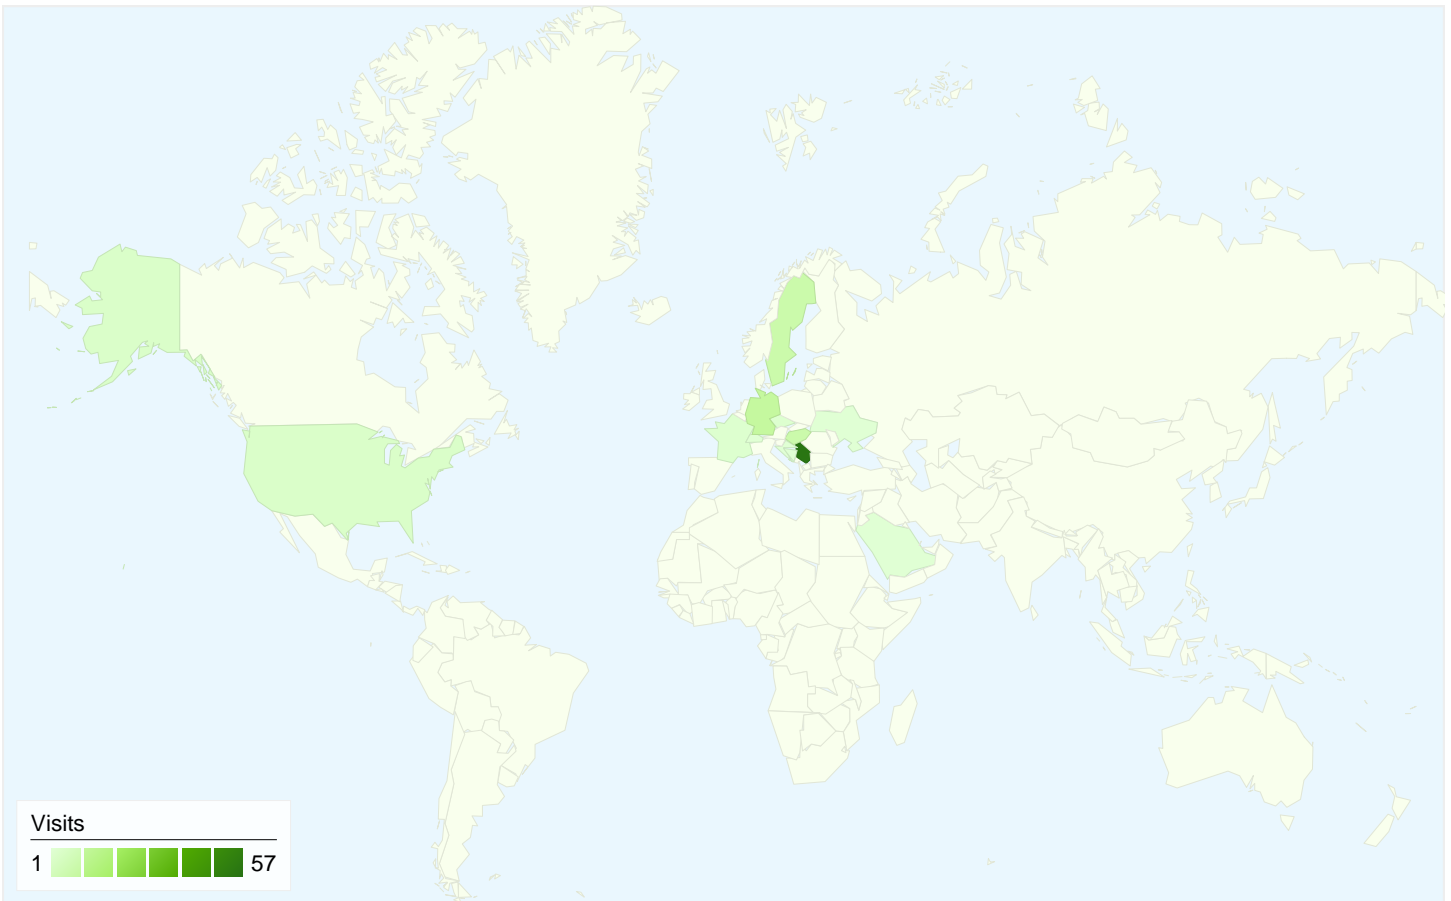

All traffic sources sent a total of 95 visits

-  27.37% Direct Traffic
-  9.47% Referring Sites
-  63.16% Search Engines

- Search Engines
60.00 (63.16%)
- Direct Traffic
26.00 (27.37%)
- Referring Sites
9.00 (9.47%)

Top Traffic Sources

Sources	Visits	% visits	Keywords	Visits	% visits
google (organic)	56	58.95%	bajsa	37	61.67%
(direct) ((none))	26	27.37%	bajsa .net	4	6.67%
yahoo (organic)	4	4.21%	bajša	4	6.67%
facebook.com (referral)	3	3.16%	us	4	6.67%
lancember.net (referral)	2	2.11%	bajsa mapa	2	3.33%

95 visits came from 12 countries/territories

Site Usage

Country/Territory	Visits	Pages/Visit	Avg. Time on Site	% New Visits	Bounce Rate
Serbia	57	2.56	00:02:42	40.35%	28.07%
Germany	10	1.90	00:00:04	10.00%	20.00%
Hungary	8	1.62	00:01:19	62.50%	62.50%
Sweden	8	1.00	00:00:00	87.50%	100.00%
United States	3	1.33	00:00:04	100.00%	66.67%
France	2	1.00	00:00:00	100.00%	100.00%
Czech Republic	2	1.00	00:00:00	50.00%	100.00%
Bosnia and Herzegovina	1	9.00	00:16:11	100.00%	0.00%
Saudi Arabia	1	1.00	00:00:00	100.00%	100.00%