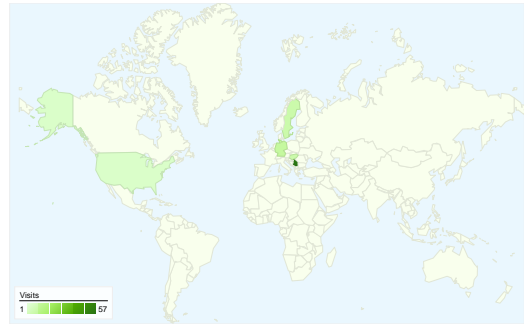

Site Usage

95 Visits

42.11% Bounce Rate

208 Pageviews

00:01:54 Avg. Time on Site

2.19 Pages/Visit

48.42% % New Visits

Visitors Overview

Visitors
72

Map Overlay

Traffic Sources Overview

- **Search Engines**
60.00 (63.16%)
- **Direct Traffic**
26.00 (27.37%)
- **Referring Sites**
9.00 (9.47%)

Content Overview

Pages	Pageviews	% Pageviews
/indexhu.html	81	38.94%
/	65	31.25%
/indexsr.html	55	26.44%
/index.html	5	2.40%
/translate_c?hl=en&sl=hu&tl=sk	1	0.48%

All traffic sources sent a total of 95 visits

-  27.37% Direct Traffic
-  9.47% Referring Sites
-  63.16% Search Engines

- Search Engines
60.00 (63.16%)
- Direct Traffic
26.00 (27.37%)
- Referring Sites
9.00 (9.47%)

95 visits came from 12 countries/territories

Site Usage

Country/Territory	Visits	Pages/Visit	Avg. Time on Site	% New Visits	Bounce Rate
Serbia	57	2.56	00:02:42	40.35%	28.07%
Germany	10	1.90	00:00:04	10.00%	20.00%
Hungary	8	1.62	00:01:19	62.50%	62.50%
Sweden	8	1.00	00:00:00	87.50%	100.00%
United States	3	1.33	00:00:04	100.00%	66.67%
France	2	1.00	00:00:00	100.00%	100.00%
Czech Republic	2	1.00	00:00:00	50.00%	100.00%
Bosnia and Herzegovina	1	9.00	00:16:11	100.00%	0.00%
Saudi Arabia	1	1.00	00:00:00	100.00%	100.00%