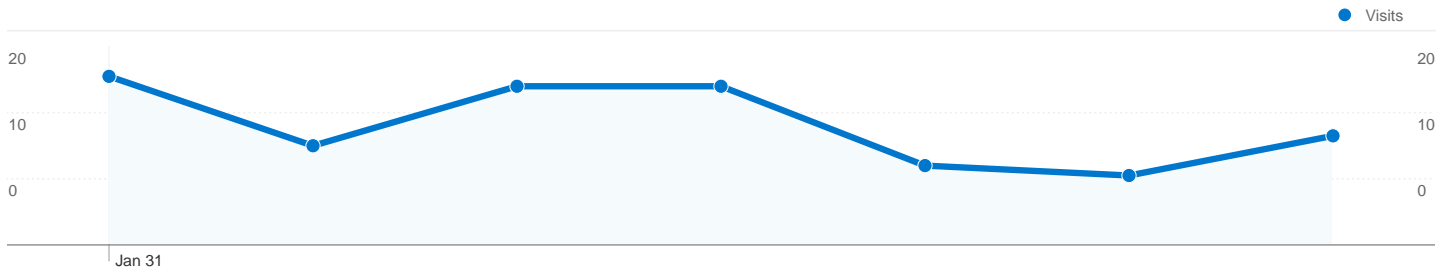

All traffic sources sent a total of 85 visits