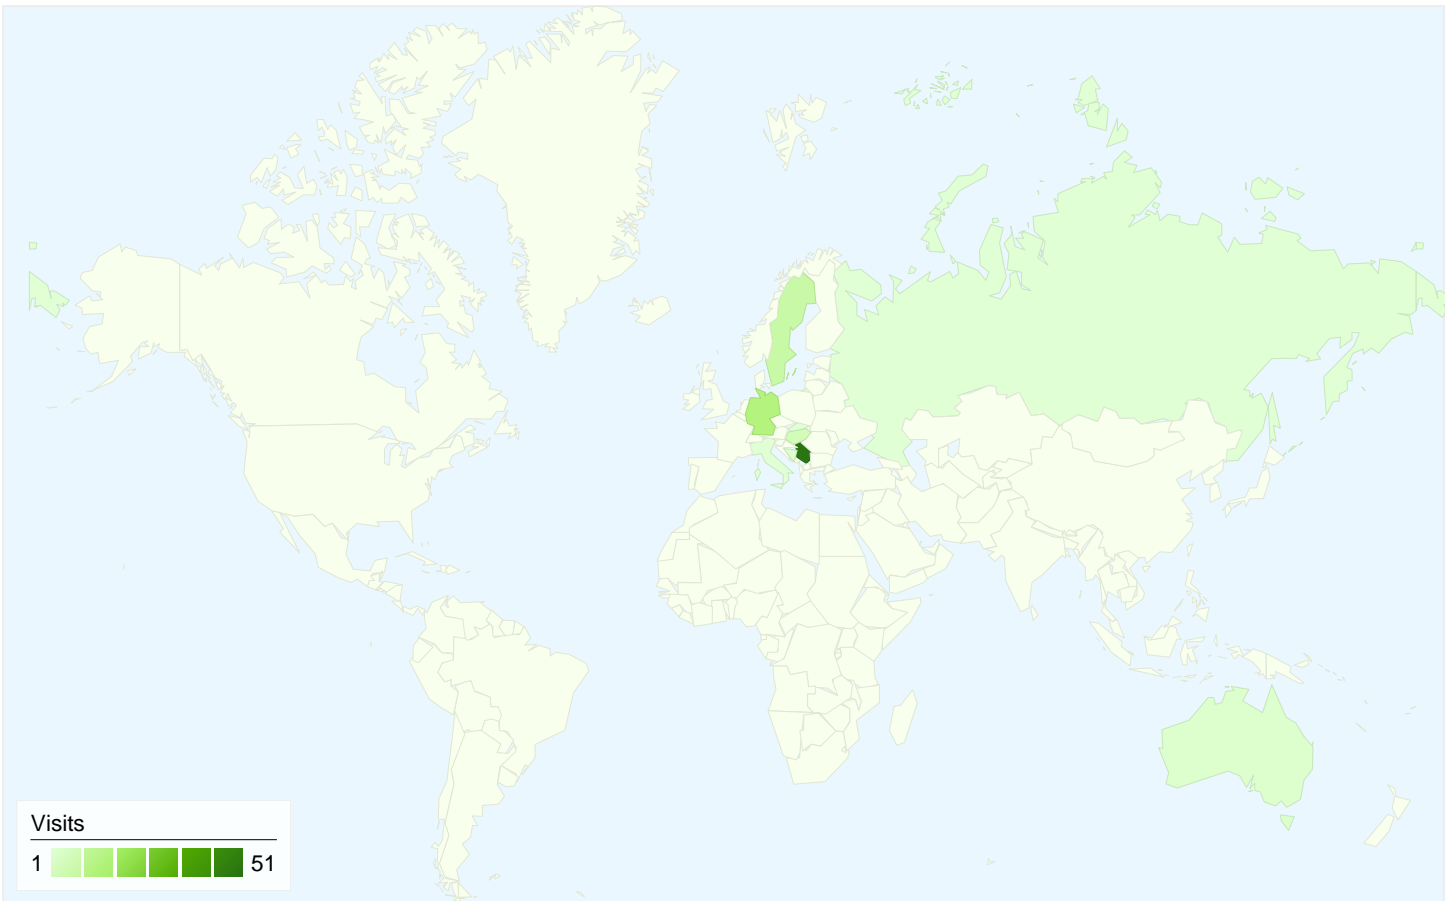

68 people visited this site

85 Visits

68 Absolute Unique Visitors

192 Pageviews

2.26 Average Pageviews

00:01:19 Time on Site

41.18% Bounce Rate

55.29% New Visits

All traffic sources sent a total of 85 visits

Top Traffic Sources

Sources	Visits	% visits	Keywords	Visits	% visits
google (organic)	47	55.29%	bajsa	35	66.04%
(direct) ((none))	22	25.88%	bajša	3	5.66%
yahoo (organic)	3	3.53%	us	3	5.66%
search (organic)	2	2.35%	bajsa in serbien	2	3.77%
vajdasag.lap.hu (referral)	2	2.35%	www.bajsa.net	2	3.77%

85 visits came from 9 countries/territories

Site Usage

Country/Territory	Visits	Pages/Visit	Avg. Time on Site	% New Visits	Bounce Rate
Serbia	51	2.35	00:01:29	47.06%	39.22%
Germany	14	2.93	00:02:13	35.71%	21.43%
Sweden	8	1.12	00:00:09	87.50%	87.50%
Hungary	5	1.80	00:00:19	100.00%	40.00%
Australia	2	3.00	00:01:11	50.00%	0.00%
Bosnia and Herzegovina	2	1.50	00:00:08	100.00%	50.00%
Russia	1	1.00	00:00:00	100.00%	100.00%
Slovakia	1	1.00	00:00:00	100.00%	100.00%
Italy	1	2.00	00:00:05	100.00%	0.00%