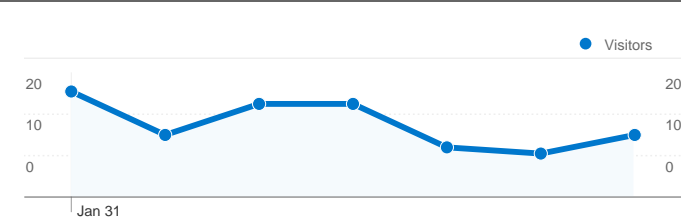

Site Usage

85 Visits

41.18% Bounce Rate

192 Pageviews

00:01:19 Avg. Time on Site

2.26 Pages/Visit

55.29% % New Visits

Visitors Overview

68 people visited this site

85 Visits

68 Absolute Unique Visitors

192 Pageviews

2.26 Average Pageviews

00:01:19 Time on Site

41.18% Bounce Rate

55.29% New Visits

85 visits came from 9 countries/territories

Site Usage

Country/Territory	Visits	Pages/Visit	Avg. Time on Site	% New Visits	Bounce Rate
Serbia	51	2.35	00:01:29	47.06%	39.22%
Germany	14	2.93	00:02:13	35.71%	21.43%
Sweden	8	1.12	00:00:09	87.50%	87.50%
Hungary	5	1.80	00:00:19	100.00%	40.00%
Australia	2	3.00	00:01:11	50.00%	0.00%
Bosnia and Herzegovina	2	1.50	00:00:08	100.00%	50.00%
Russia	1	1.00	00:00:00	100.00%	100.00%
Slovakia	1	1.00	00:00:00	100.00%	100.00%
Italy	1	2.00	00:00:05	100.00%	0.00%

Pages on this site were viewed a total of 192 times

192 Pageviews

130 Unique Views

41.18% Bounce Rate

Top Content

Pages	Pageviews	% Pageviews
/indexhu.html	75	39.06%
/	63	32.81%
/indexsr.html	36	18.75%
/index.html	9	4.69%
/indexde.html	5	2.60%