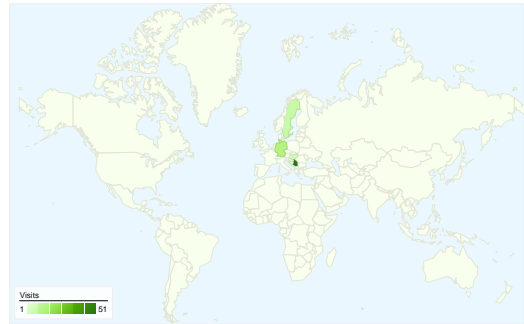

Site Usage

85 Visits

41.18% Bounce Rate

192 Pageviews

00:01:19 Avg. Time on Site

2.26 Pages/Visit

55.29% % New Visits

Visitors Overview

Visitors
68

Map Overlay

Traffic Sources Overview

- **Search Engines**
53.00 (62.35%)
- **Direct Traffic**
22.00 (25.88%)
- **Referring Sites**
10.00 (11.76%)

Content Overview

Pages	Pageviews	% Pageviews
/indexhu.html	75	39.06%
/	63	32.81%
/indexsr.html	36	18.75%
/index.html	9	4.69%
/indexde.html	5	2.60%

All traffic sources sent a total of 85 visits

Top Traffic Sources

Sources	Visits	% visits	Keywords	Visits	% visits
google (organic)	47	55.29%	bajsa	35	66.04%
(direct) ((none))	22	25.88%	bajša	3	5.66%
yahoo (organic)	3	3.53%	us	3	5.66%
search (organic)	2	2.35%	bajsa in serbien	2	3.77%
vajdasag.lap.hu (referral)	2	2.35%	www.bajsa.net	2	3.77%

85 visits came from 9 countries/territories

Site Usage

Country/Territory	Visits	Pages/Visit	Avg. Time on Site	% New Visits	Bounce Rate
Serbia	51	2.35	00:01:29	47.06%	39.22%
Germany	14	2.93	00:02:13	35.71%	21.43%
Sweden	8	1.12	00:00:09	87.50%	87.50%
Hungary	5	1.80	00:00:19	100.00%	40.00%
Australia	2	3.00	00:01:11	50.00%	0.00%
Bosnia and Herzegovina	2	1.50	00:00:08	100.00%	50.00%
Russia	1	1.00	00:00:00	100.00%	100.00%
Slovakia	1	1.00	00:00:00	100.00%	100.00%
Italy	1	2.00	00:00:05	100.00%	0.00%