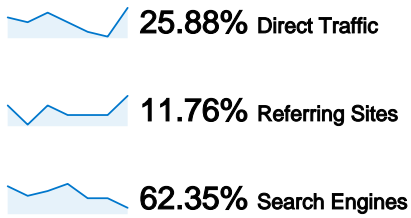

Visitors
68

Map Overlay

Traffic Sources Overview

- **Search Engines**
53.00 (62.35%)
- **Direct Traffic**
22.00 (25.88%)
- **Referring Sites**
10.00 (11.76%)

Content Overview

Pages	Pageviews	% Pageviews
/indexhu.html	75	39.06%
/	63	32.81%
/indexsr.html	36	18.75%
/index.html	9	4.69%
/indexde.html	5	2.60%

68 people visited this site

85 Visits

68 Absolute Unique Visitors

192 Pageviews

2.26 Average Pageviews

00:01:19 Time on Site

41.18% Bounce Rate

55.29% New Visits

Technical Profile

Browser	Visits	% visits	Connection Speed	Visits	% visits
Firefox	48	56.47%	Cable	39	45.88%
Internet Explorer	13	15.29%	Unknown	19	22.35%
Chrome	12	14.12%	DSL	15	17.65%
Opera	10	11.76%	Dialup	11	12.94%
Safari	1	1.18%	T1	1	1.18%

All traffic sources sent a total of 85 visits

Top Traffic Sources

Sources	Visits	% visits	Keywords	Visits	% visits
google (organic)	47	55.29%	bajsa	35	66.04%
(direct) ((none))	22	25.88%	bajša	3	5.66%
yahoo (organic)	3	3.53%	us	3	5.66%
search (organic)	2	2.35%	bajsa in serbien	2	3.77%
vajdasag.lap.hu (referral)	2	2.35%	www.bajsa.net	2	3.77%