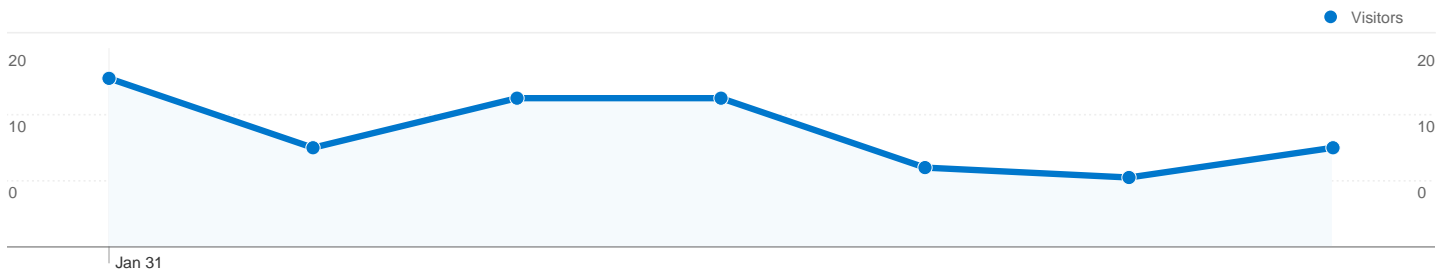

Site Usage

85 Visits

41.18% Bounce Rate

192 Pageviews

00:01:19 Avg. Time on Site

2.26 Pages/Visit

55.29% % New Visits

Visitors Overview

68 people visited this site

85 Visits

68 Absolute Unique Visitors

192 Pageviews

2.26 Average Pageviews

00:01:19 Time on Site

41.18% Bounce Rate

55.29% New Visits