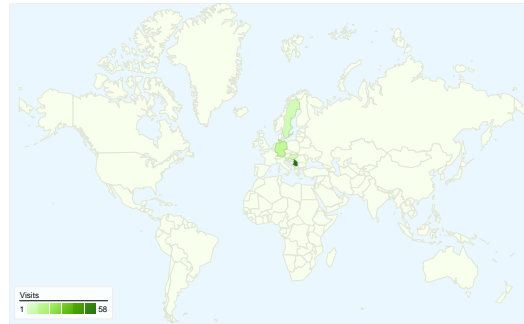

Site Usage

92 Visits

26.09% Bounce Rate

271 Pageviews

00:02:24 Avg. Time on Site

2.95 Pages/Visit

59.78% % New Visits

Visitors Overview

Visitors
75

Map Overlay

Traffic Sources Overview

- **Search Engines**
56.00 (60.87%)
- **Direct Traffic**
21.00 (22.83%)
- **Referring Sites**
15.00 (16.30%)

Content Overview

Pages	Pageviews	% Pageviews
/indexhu.html	110	40.59%
/	78	28.78%
/indexsr.html	50	18.45%
/indexde.html	12	4.43%
/index.html	12	4.43%

All traffic sources sent a total of 92 visits

Top Traffic Sources

Sources	Visits	% visits	Keywords	Visits	% visits
google (organic)	47	51.09%	bajsa	27	48.21%
(direct) ((none))	21	22.83%	bajša	7	12.50%
yahoo (organic)	5	5.43%	bajsa net	6	10.71%
bing (organic)	3	3.26%	us	4	7.14%
vojvodinaonline.com (referral)	3	3.26%	bajsa honlapja	3	5.36%

92 visits came from 10 countries/territories

Site Usage

Country/Territory	Visits	Pages/Visit	Avg. Time on Site	% New Visits	Bounce Rate
Visits 92 % of Site Total: 100.00%	Pages/Visit 2.95 Site Avg: 2.95 (0.00%)	Avg. Time on Site 00:02:24 Site Avg: 00:02:24 (0.00%)	% New Visits 59.78% Site Avg: 59.78% (0.00%)	Bounce Rate 26.09% Site Avg: 26.09% (0.00%)	
Serbia	58	2.79	00:02:38	53.45%	18.97%
Germany	11	4.55	00:03:19	18.18%	9.09%
Sweden	6	1.00	00:00:00	100.00%	100.00%
Hungary	5	5.00	00:01:49	80.00%	40.00%
Slovenia	3	2.33	00:02:40	100.00%	33.33%
Slovakia	3	2.33	00:03:13	100.00%	0.00%
Croatia	3	1.33	00:00:04	100.00%	66.67%
Bosnia and Herzegovina	1	3.00	00:01:22	100.00%	0.00%
Australia	1	6.00	00:03:47	100.00%	0.00%