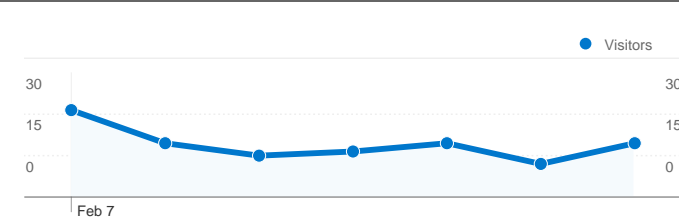

Site Usage

92 Visits

26.09% Bounce Rate

271 Pageviews

00:02:24 Avg. Time on Site

2.95 Pages/Visit

59.78% % New Visits

Visitors Overview

75 people visited this site

92 Visits

75 Absolute Unique Visitors

271 Pageviews

2.95 Average Pageviews

00:02:24 Time on Site

26.09% Bounce Rate

59.78% New Visits

92 visits came from 10 countries/territories

Site Usage

Country/Territory	Visits	Pages/Visit	Avg. Time on Site	% New Visits	Bounce Rate
Visits 92 % of Site Total: 100.00%	Pages/Visit 2.95 Site Avg: 2.95 (0.00%)	Avg. Time on Site 00:02:24 Site Avg: 00:02:24 (0.00%)	% New Visits 59.78% Site Avg: 59.78% (0.00%)	Bounce Rate 26.09% Site Avg: 26.09% (0.00%)	
Serbia	58	2.79	00:02:38	53.45%	18.97%
Germany	11	4.55	00:03:19	18.18%	9.09%
Sweden	6	1.00	00:00:00	100.00%	100.00%
Hungary	5	5.00	00:01:49	80.00%	40.00%
Slovenia	3	2.33	00:02:40	100.00%	33.33%
Slovakia	3	2.33	00:03:13	100.00%	0.00%
Croatia	3	1.33	00:00:04	100.00%	66.67%
Bosnia and Herzegovina	1	3.00	00:01:22	100.00%	0.00%
Australia	1	6.00	00:03:47	100.00%	0.00%

Romania	1	1.00	00:00:00	100.00%	100.00%
					1 - 10 of 10

Pages on this site were viewed a total of 271 times

271 Pageviews

153 Unique Views

26.09% Bounce Rate

Top Content

Pages	Pageviews	% Pageviews
/indexhu.html	110	40.59%
/	78	28.78%
/indexsr.html	50	18.45%
/indexde.html	12	4.43%
/index.html	12	4.43%