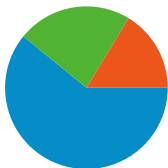

Traffic Sources Overview

- **Search Engines**
  56.00 (60.87%)
- **Direct Traffic**
  21.00 (22.83%)
- **Referring Sites**
  15.00 (16.30%)

Content Overview

Pages	Pageviews	% Pageviews
/indexhu.html	110	40.59%
/	78	28.78%
/indexsr.html	50	18.45%
/indexde.html	12	4.43%
/index.html	12	4.43%