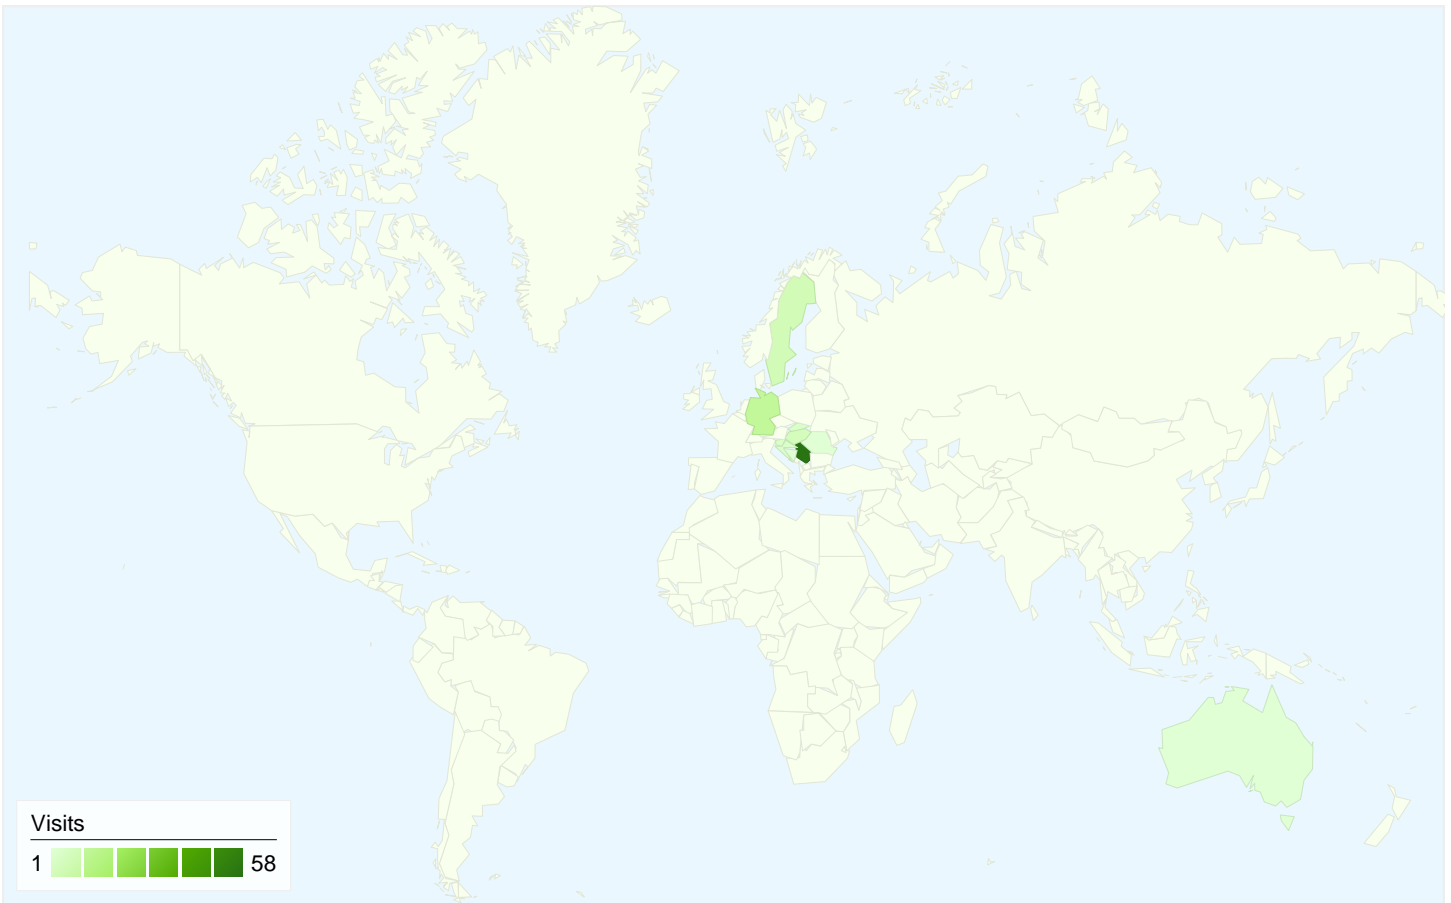

75 people visited this site

92 Visits

75 Absolute Unique Visitors

271 Pageviews

2.95 Average Pageviews

00:02:24 Time on Site

26.09% Bounce Rate

59.78% New Visits

All traffic sources sent a total of 92 visits

Top Traffic Sources

Sources	Visits	% visits	Keywords	Visits	% visits
google (organic)	47	51.09%	bajsa	27	48.21%
(direct) ((none))	21	22.83%	bajša	7	12.50%
yahoo (organic)	5	5.43%	bajsa net	6	10.71%
bing (organic)	3	3.26%	us	4	7.14%
vojvodinaonline.com (referral)	3	3.26%	bajsa honlapja	3	5.36%

92 visits came from 10 countries/territories

Site Usage

Country/Territory	Visits	Pages/Visit	Avg. Time on Site	% New Visits	Bounce Rate
Visits 92 % of Site Total: 100.00%	Pages/Visit 2.95 Site Avg: 2.95 (0.00%)	Avg. Time on Site 00:02:24 Site Avg: 00:02:24 (0.00%)	% New Visits 59.78% Site Avg: 59.78% (0.00%)	Bounce Rate 26.09% Site Avg: 26.09% (0.00%)	
Serbia	58	2.79	00:02:38	53.45%	18.97%
Germany	11	4.55	00:03:19	18.18%	9.09%
Sweden	6	1.00	00:00:00	100.00%	100.00%
Hungary	5	5.00	00:01:49	80.00%	40.00%
Slovenia	3	2.33	00:02:40	100.00%	33.33%
Slovakia	3	2.33	00:03:13	100.00%	0.00%
Croatia	3	1.33	00:00:04	100.00%	66.67%
Bosnia and Herzegovina	1	3.00	00:01:22	100.00%	0.00%
Australia	1	6.00	00:03:47	100.00%	0.00%