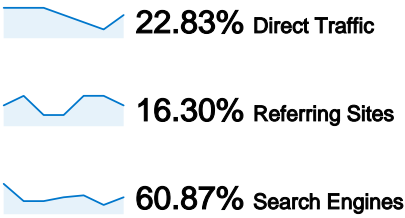

Top Traffic Sources

Sources	Visits	% visits	Keywords	Visits	% visits
google (organic)	47	51.09%	bajsa	27	48.21%
(direct) ((none))	21	22.83%	bajša	7	12.50%
yahoo (organic)	5	5.43%	bajsa net	6	10.71%
bing (organic)	3	3.26%	us	4	7.14%
vojvodinaonline.com (referral)	3	3.26%	bajsa honlapja	3	5.36%