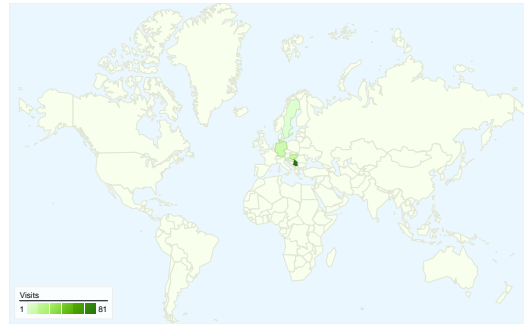

**Site Usage**

**112 Visits**

**33.93% Bounce Rate**

**323 Pageviews**

**00:03:19 Avg. Time on Site**

**2.88 Pages/Visit**

**52.68% % New Visits**

**Visitors Overview**

**Visitors**  
**85**

**Map Overlay**

**Traffic Sources Overview**

- **Search Engines**  
73.00 (65.18%)
- **Direct Traffic**  
20.00 (17.86%)
- **Referring Sites**  
19.00 (16.96%)

**Content Overview**

Pages	Pageviews	% Pageviews
/indexhu.html	118	36.53%
/indexsr.html	98	30.34%
/	88	27.24%
/index.html	9	2.79%
/indexde.html	3	0.93%

## 112 visits came from 8 countries/territories

### Site Usage

Country/Territory	Visits	Pages/Visit	Avg. Time on Site	% New Visits	Bounce Rate
Serbia	81	3.19	00:04:03	43.21%	24.69%
Hungary	13	2.00	00:01:59	76.92%	38.46%
Germany	10	3.00	00:01:49	60.00%	60.00%
Slovenia	3	1.00	00:00:00	100.00%	100.00%
Sweden	2	1.00	00:00:00	100.00%	100.00%
Austria	1	2.00	00:00:39	100.00%	0.00%
Russia	1	1.00	00:00:00	100.00%	100.00%
United States	1	1.00	00:00:00	100.00%	100.00%