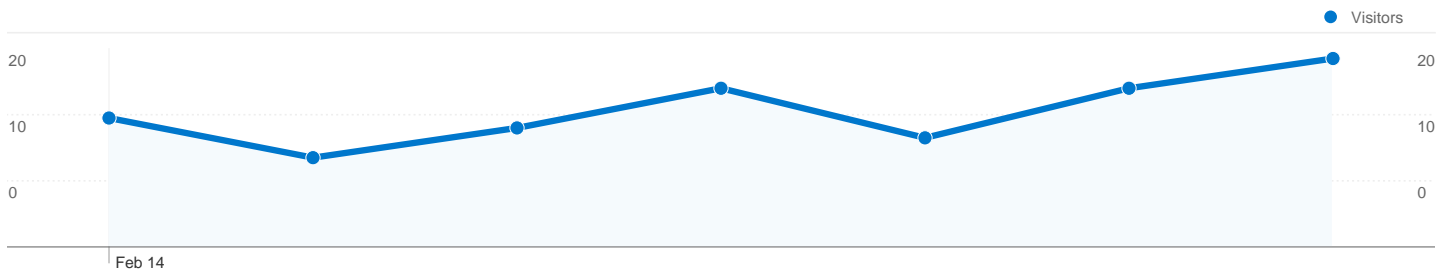

**Site Usage**

**112 Visits**

**33.93% Bounce Rate**

**323 Pageviews**

**00:03:19 Avg. Time on Site**

**2.88 Pages/Visit**

**52.68% % New Visits**

**Visitors Overview**

## 85 people visited this site

112 Visits

85 Absolute Unique Visitors

323 Pageviews

2.88 Average Pageviews

00:03:19 Time on Site

33.93% Bounce Rate

52.68% New Visits

Pages on this site were viewed a total of 323 times

323 Pageviews

174 Unique Views

33.93% Bounce Rate