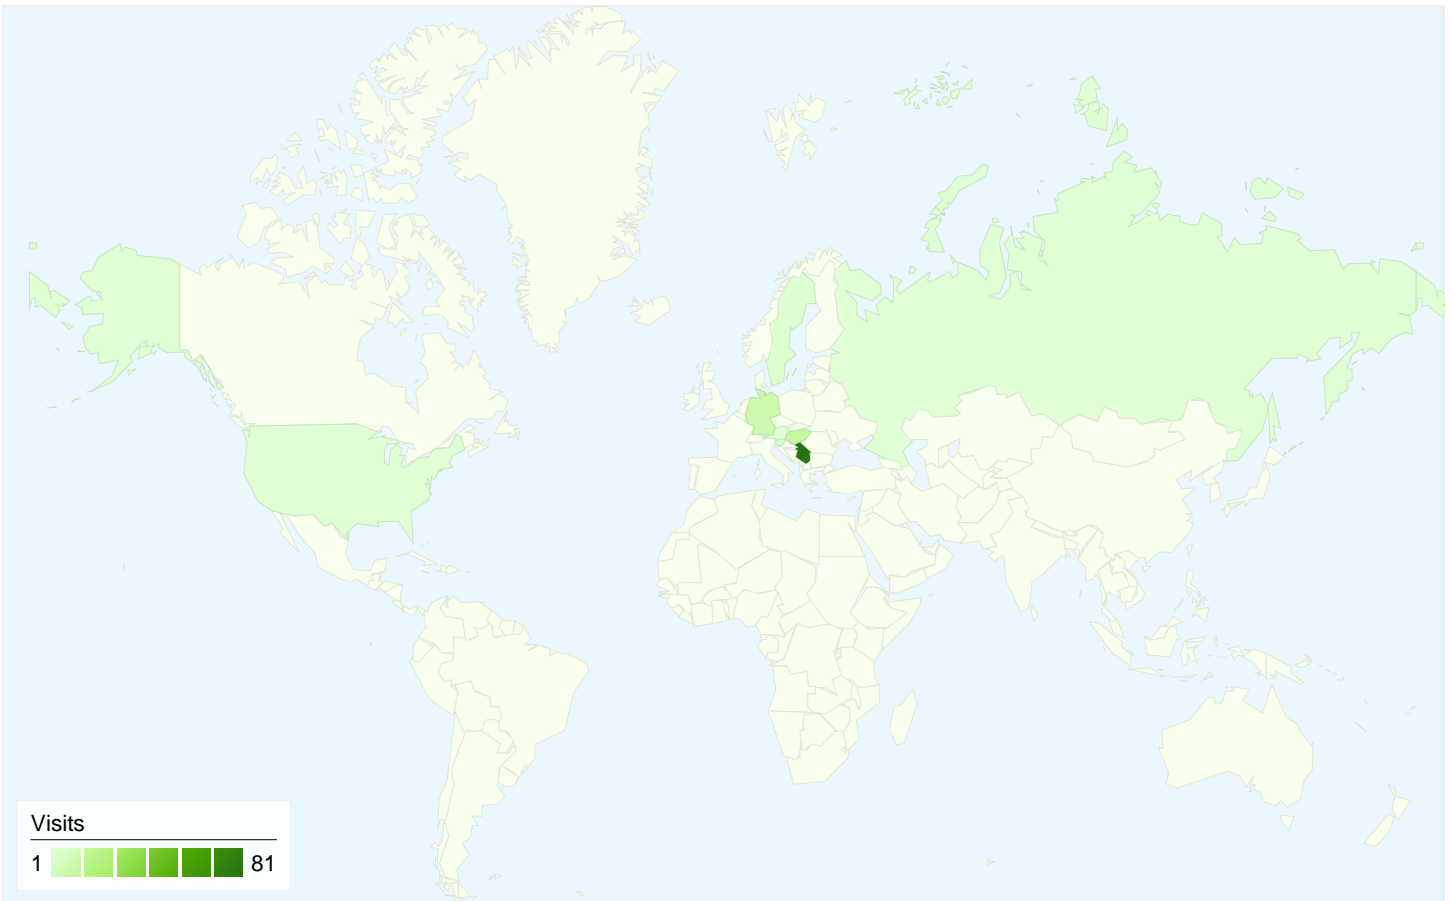

All traffic sources sent a total of 112 visits

-  17.86% Direct Traffic
-  16.96% Referring Sites
-  65.18% Search Engines

- Search Engines  
73.00 (65.18%)
- Direct Traffic  
20.00 (17.86%)
- Referring Sites  
19.00 (16.96%)

## 112 visits came from 8 countries/territories

### Site Usage

Country/Territory	Visits	Pages/Visit	Avg. Time on Site	% New Visits	Bounce Rate
Serbia	81	3.19	00:04:03	43.21%	24.69%
Hungary	13	2.00	00:01:59	76.92%	38.46%
Germany	10	3.00	00:01:49	60.00%	60.00%
Slovenia	3	1.00	00:00:00	100.00%	100.00%
Sweden	2	1.00	00:00:00	100.00%	100.00%
Austria	1	2.00	00:00:39	100.00%	0.00%
Russia	1	1.00	00:00:00	100.00%	100.00%
United States	1	1.00	00:00:00	100.00%	100.00%