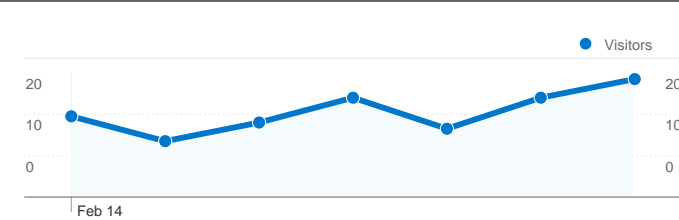

**Site Usage**

**112 Visits**

**33.93% Bounce Rate**

**323 Pageviews**

**00:03:19 Avg. Time on Site**

**2.88 Pages/Visit**

**52.68% % New Visits**

**Visitors Overview**

## 85 people visited this site

112 Visits

85 Absolute Unique Visitors

323 Pageviews

2.88 Average Pageviews

00:03:19 Time on Site

33.93% Bounce Rate

52.68% New Visits

### Site Usage

Country/Territory	Visits	Pages/Visit	Avg. Time on Site	% New Visits	Bounce Rate
Serbia	81	3.19	00:04:03	43.21%	24.69%
Hungary	13	2.00	00:01:59	76.92%	38.46%
Germany	10	3.00	00:01:49	60.00%	60.00%
Slovenia	3	1.00	00:00:00	100.00%	100.00%
Sweden	2	1.00	00:00:00	100.00%	100.00%
Austria	1	2.00	00:00:39	100.00%	0.00%
Russia	1	1.00	00:00:00	100.00%	100.00%
United States	1	1.00	00:00:00	100.00%	100.00%

Pages on this site were viewed a total of 323 times

323 Pageviews

174 Unique Views

33.93% Bounce Rate