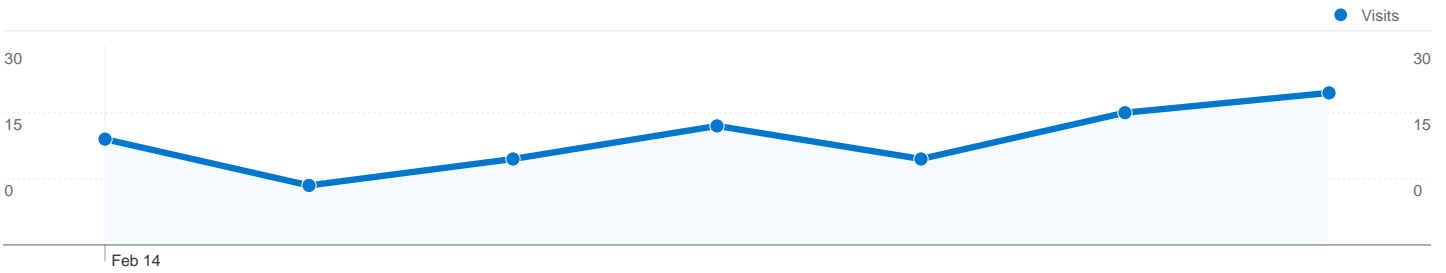

All traffic sources sent a total of 112 visits

- 17.86% Direct Traffic
- 16.96% Referring Sites
- 65.18% Search Engines

- Search Engines
  73.00 (65.18%)
- Direct Traffic
  20.00 (17.86%)
- Referring Sites
  19.00 (16.96%)

Top Traffic Sources

Sources	Visits	% visits	Keywords	Visits	% visits
google (organic)	70	62.50%	bajsa	38	52.05%
(direct) ((none))	20	17.86%	bajša	10	13.70%
facebook.com (referral)	4	3.57%	bajsa honlapja	5	6.85%
ftina.blogspot.com (referral)	3	2.68%	bajsa net	5	6.85%
upoznajsrbiju.co.rs (referral)	3	2.68%	bajsaik	4	5.48%