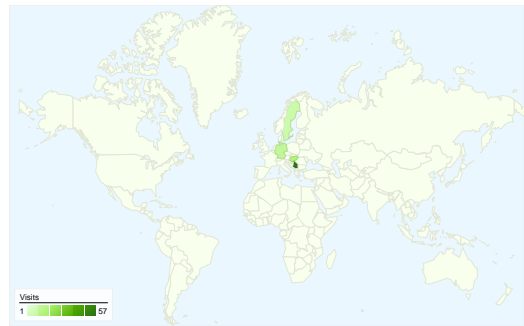

**Site Usage**

129 Visits

44.96% Bounce Rate

344 Pageviews

00:03:09 Avg. Time on Site

2.67 Pages/Visit

52.71% % New Visits

**Visitors Overview**

Visitors  
**95**

**Map Overlay**

**Traffic Sources Overview**

- **Search Engines**  
81.00 (62.79%)
- **Direct Traffic**  
32.00 (24.81%)
- **Referring Sites**  
16.00 (12.40%)

**Content Overview**

Pages	Pageviews	% Pageviews
/indexhu.html	187	54.36%
/	71	20.64%
/indexsr.html	61	17.73%
/index.html	10	2.91%
/translate_c?hl=en&sl=hu&tl=en	5	1.45%

## All traffic sources sent a total of 129 visits

-  24.81% Direct Traffic
-  12.40% Referring Sites
-  62.79% Search Engines

- Search Engines  
81.00 (62.79%)
- Direct Traffic  
32.00 (24.81%)
- Referring Sites  
16.00 (12.40%)

## 129 visits came from 8 countries/territories

Site Usage

Country/Territory	Visits	Pages/Visit	Avg. Time on Site	% New Visits	Bounce Rate
Serbia	57	3.12	00:03:23	49.12%	35.09%
(not set)	29	2.31	00:02:56	37.93%	55.17%
Hungary	16	2.88	00:05:20	75.00%	43.75%
Germany	11	2.36	00:00:54	27.27%	27.27%
Sweden	8	1.12	00:00:03	87.50%	87.50%
United States	6	1.33	00:01:00	100.00%	66.67%
Australia	1	9.00	00:27:43	0.00%	0.00%
Russia	1	1.00	00:00:00	100.00%	100.00%