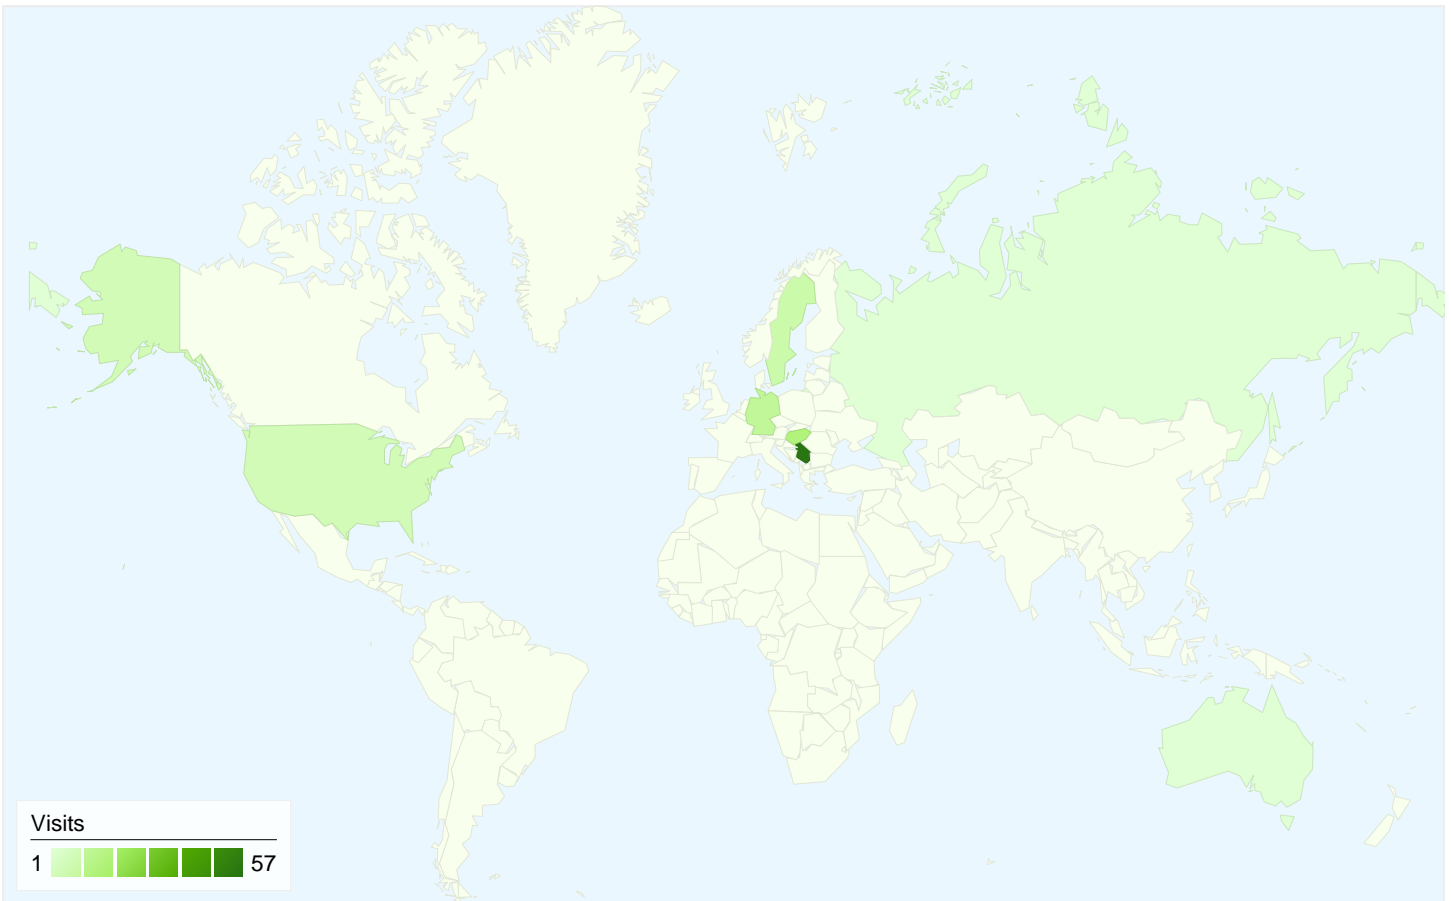

## All traffic sources sent a total of 129 visits

-  24.81% Direct Traffic
-  12.40% Referring Sites
-  62.79% Search Engines

- Search Engines  
81.00 (62.79%)
- Direct Traffic  
32.00 (24.81%)
- Referring Sites  
16.00 (12.40%)

## 129 visits came from 8 countries/territories

Site Usage

Country/Territory	Visits	Pages/Visit	Avg. Time on Site	% New Visits	Bounce Rate
Serbia	57	3.12	00:03:23	49.12%	35.09%
(not set)	29	2.31	00:02:56	37.93%	55.17%
Hungary	16	2.88	00:05:20	75.00%	43.75%
Germany	11	2.36	00:00:54	27.27%	27.27%
Sweden	8	1.12	00:00:03	87.50%	87.50%
United States	6	1.33	00:01:00	100.00%	66.67%
Australia	1	9.00	00:27:43	0.00%	0.00%
Russia	1	1.00	00:00:00	100.00%	100.00%