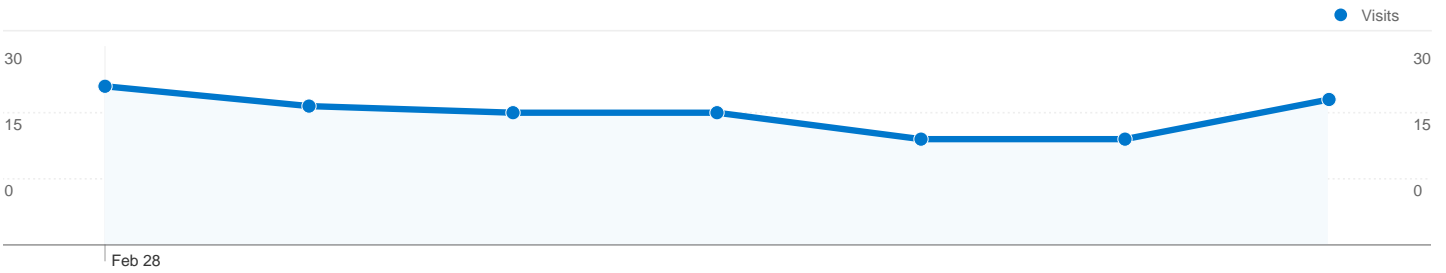

All traffic sources sent a total of 139 visits

- 15.11% Direct Traffic
- 12.23% Referring Sites
- 72.66% Search Engines

- Search Engines
  101.00 (72.66%)
- Direct Traffic
  21.00 (15.11%)
- Referring Sites
  17.00 (12.23%)

Top Traffic Sources

Sources	Visits	% visits	Keywords	Visits	% visits
google (organic)	90	64.75%	bajsa	45	44.55%
(direct) ((none))	21	15.11%	bajsa net	9	8.91%
bing (organic)	4	2.88%	bajsanet	8	7.92%
search (organic)	4	2.88%	bajša	8	7.92%
facebook.com (referral)	3	2.16%	bajsa honlapja	7	6.93%