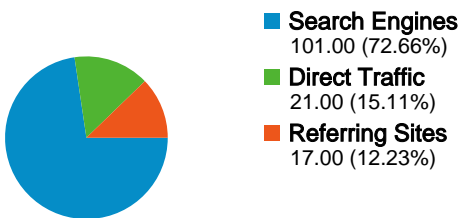

Traffic Sources Overview

Content Overview

Pages	Pageviews	% Pageviews
/indexhu.html	161	50.95%
/	97	30.70%
/indexsr.html	37	11.71%
/index.html	11	3.48%
/indexde.html	3	0.95%