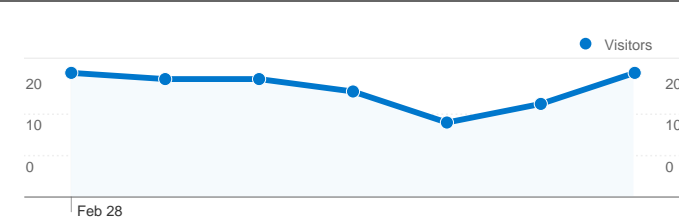

**Site Usage**

139 Visits

40.29% Bounce Rate

316 Pageviews

00:01:17 Avg. Time on Site

2.27 Pages/Visit

46.76% % New Visits

**Visitors Overview**

## 97 people visited this site

139 Visits

97 Absolute Unique Visitors

316 Pageviews

2.27 Average Pageviews

00:01:17 Time on Site

40.29% Bounce Rate

46.76% New Visits

### Site Usage

Country/Territory	Visits	Pages/Visit	Avg. Time on Site	% New Visits	Bounce Rate
(not set)	76	2.04	00:01:02	34.21%	36.84%
Serbia	20	2.20	00:00:55	60.00%	35.00%
Hungary	15	3.13	00:02:22	60.00%	40.00%
Germany	10	4.30	00:00:54	0.00%	0.00%
Sweden	9	1.33	00:01:34	100.00%	77.78%
Romania	2	1.00	00:00:00	100.00%	100.00%
United States	2	1.00	00:00:00	100.00%	100.00%
Norway	2	1.00	00:00:00	100.00%	100.00%
Bosnia and Herzegovina	1	7.00	00:23:19	100.00%	0.00%

Slovakia	1	1.00	00:00:00	100.00%	100.00%
					1 - 10 of 11

Pages on this site were viewed a total of 316 times

316 Pageviews

216 Unique Views

40.29% Bounce Rate