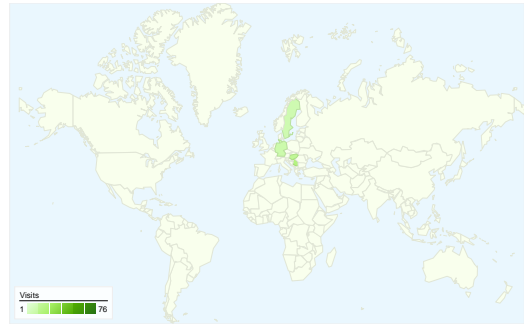

Map Overlay