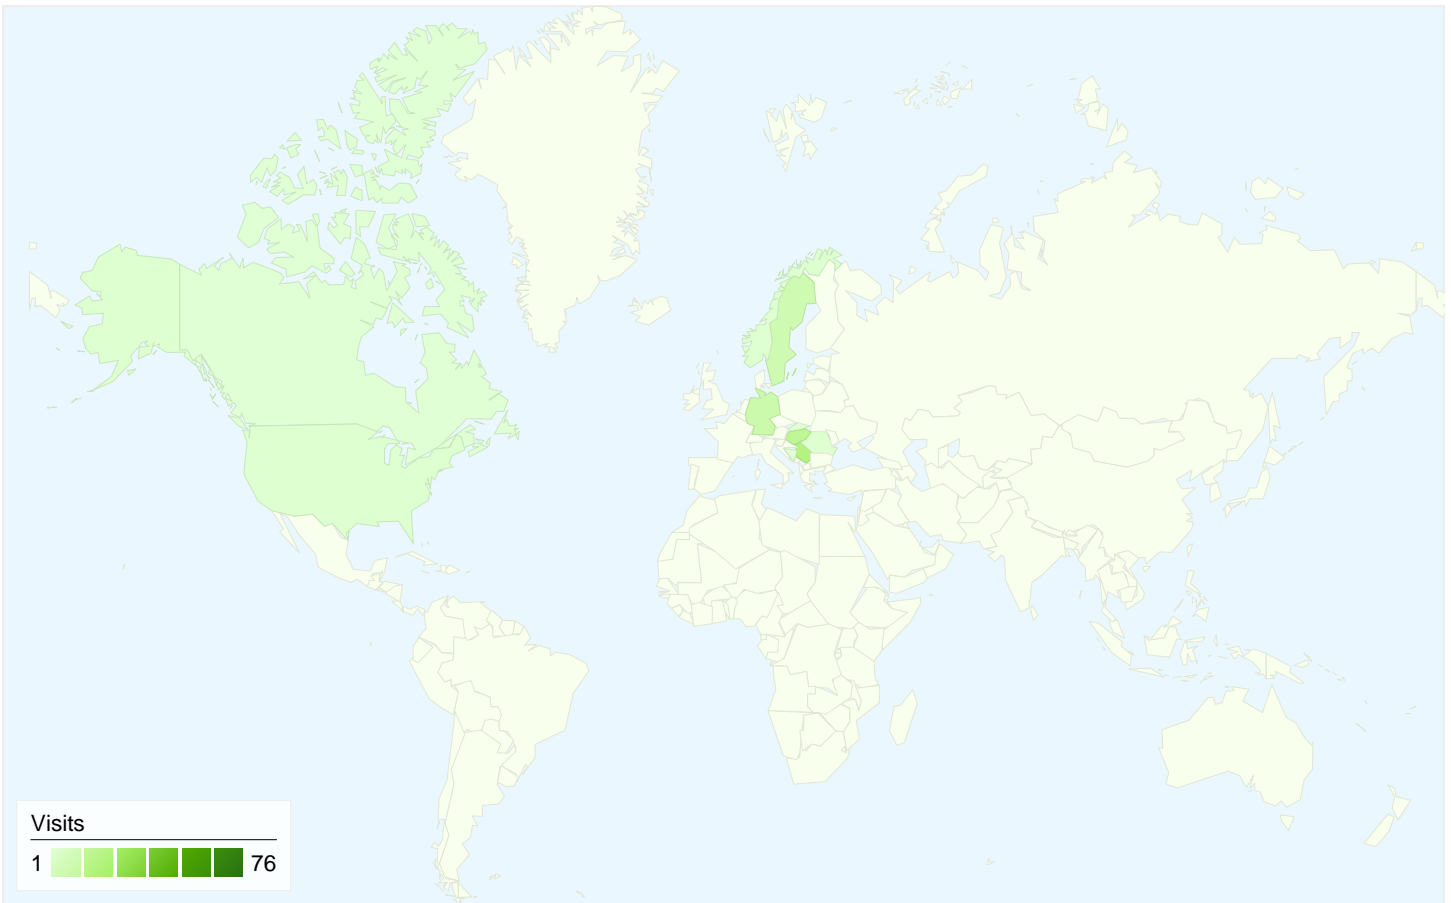

All traffic sources sent a total of 139 visits

-  15.11% Direct Traffic
-  12.23% Referring Sites
-  72.66% Search Engines

- Search Engines  
101.00 (72.66%)
- Direct Traffic  
21.00 (15.11%)
- Referring Sites  
17.00 (12.23%)

## 139 visits came from 11 countries/territories

### Site Usage

Country/Territory	Visits	Pages/Visit	Avg. Time on Site	% New Visits	Bounce Rate
(not set)	76	2.04	00:01:02	34.21%	36.84%
Serbia	20	2.20	00:00:55	60.00%	35.00%
Hungary	15	3.13	00:02:22	60.00%	40.00%
Germany	10	4.30	00:00:54	0.00%	0.00%
Sweden	9	1.33	00:01:34	100.00%	77.78%
Romania	2	1.00	00:00:00	100.00%	100.00%
United States	2	1.00	00:00:00	100.00%	100.00%
Norway	2	1.00	00:00:00	100.00%	100.00%
Bosnia and Herzegovina	1	7.00	00:23:19	100.00%	0.00%