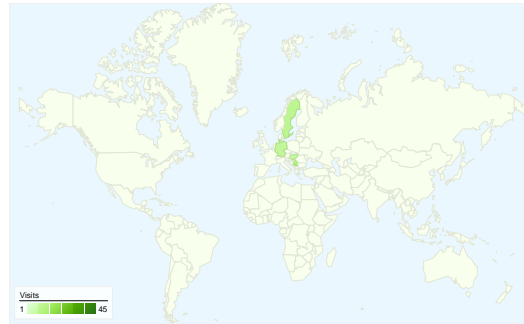

**Site Usage**

**102 Visits**

**42.16% Bounce Rate**

**243 Pageviews**

**00:02:16 Avg. Time on Site**

**2.38 Pages/Visit**

**53.92% % New Visits**

**Visitors Overview**

**Visitors**  
**79**

**Map Overlay**

**Traffic Sources Overview**

- **Search Engines**  
59.00 (57.84%)
- **Direct Traffic**  
32.00 (31.37%)
- **Referring Sites**  
11.00 (10.78%)

**Content Overview**

Pages	Pageviews	% Pageviews
/indexhu.html	94	38.68%
/	83	34.16%
/indexsr.html	45	18.52%
/translate_c?hl=en&sl=hu&tl=de	6	2.47%
/index.html	5	2.06%

## All traffic sources sent a total of 102 visits

## 102 visits came from 12 countries/territories