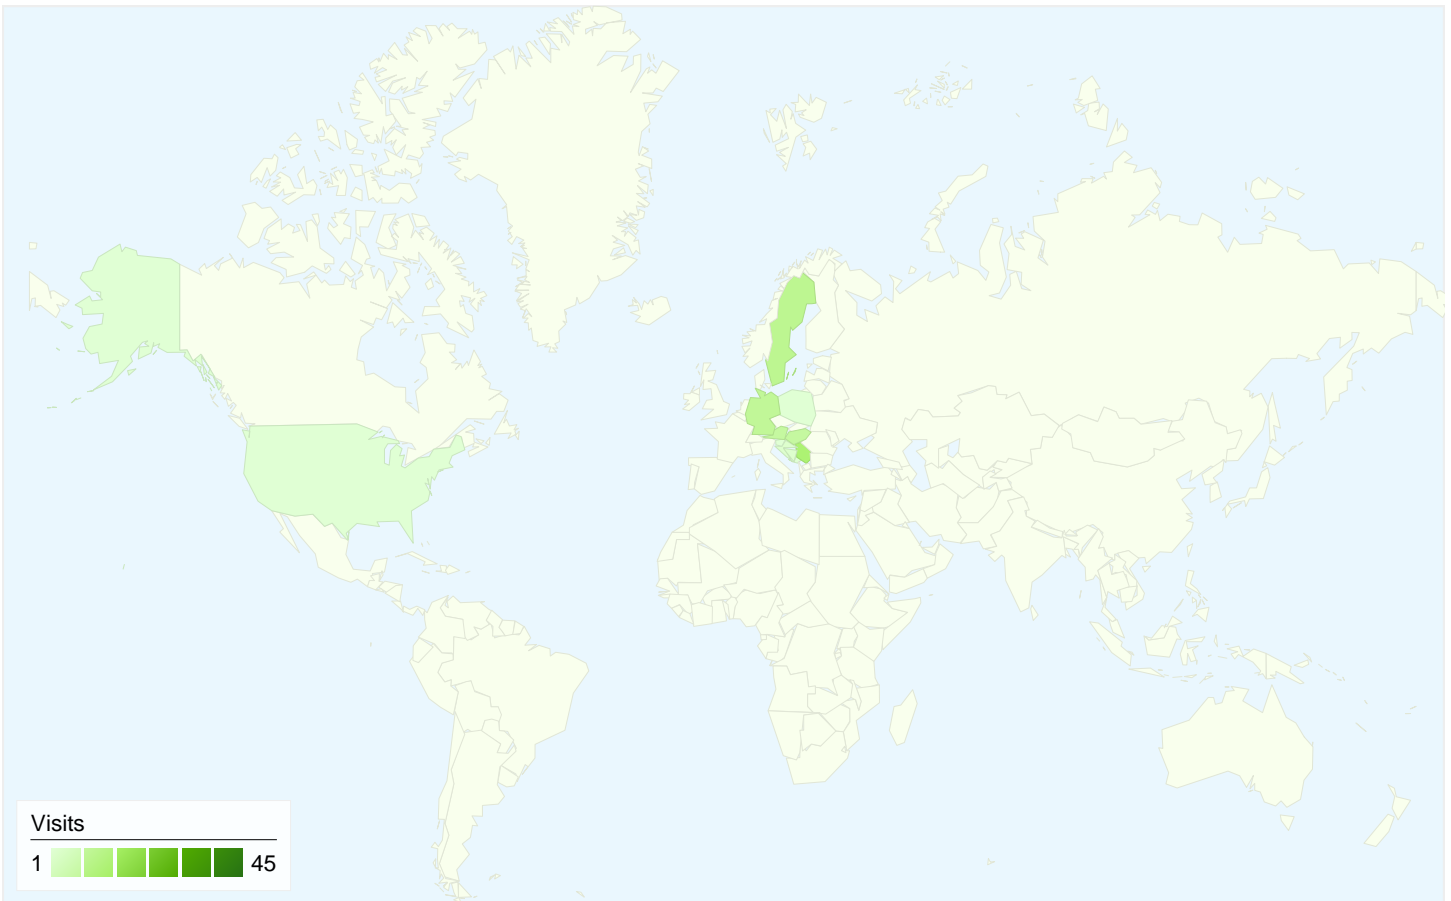

## 79 people visited this site

102 Visits

79 Absolute Unique Visitors

243 Pageviews

2.38 Average Pageviews

00:02:16 Time on Site

42.16% Bounce Rate

53.92% New Visits

## All traffic sources sent a total of 102 visits

## 102 visits came from 12 countries/territories