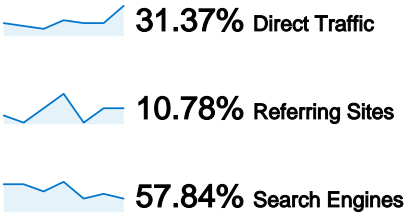

**Site Usage**

**102 Visits**

**42.16% Bounce Rate**

**243 Pageviews**

**00:02:16 Avg. Time on Site**

**2.38 Pages/Visit**

**53.92% % New Visits**

**Visitors Overview**

**Visitors**  
**79**

**Map Overlay**

**Traffic Sources Overview**

- **Search Engines**  
59.00 (57.84%)
- **Direct Traffic**  
32.00 (31.37%)
- **Referring Sites**  
11.00 (10.78%)

**Content Overview**

Pages	Pageviews	% Pageviews
/indexhu.html	94	38.68%
/	83	34.16%
/indexsr.html	45	18.52%
/translate_c?hl=en&sl=hu&tl=de	6	2.47%
/index.html	5	2.06%

## 79 people visited this site

102 Visits

79 Absolute Unique Visitors

243 Pageviews

2.38 Average Pageviews

00:02:16 Time on Site

42.16% Bounce Rate

53.92% New Visits

## All traffic sources sent a total of 102 visits