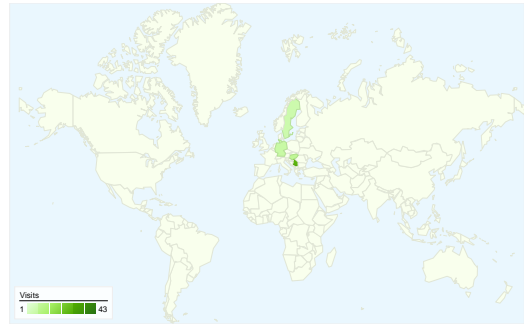

Site Usage

98 Visits

37.76% Bounce Rate

271 Pageviews

00:02:25 Avg. Time on Site

2.77 Pages/Visit

52.04% % New Visits

Visitors Overview

Visitors
80

Map Overlay

Traffic Sources Overview

- **Search Engines**
61.00 (62.24%)
- **Direct Traffic**
19.00 (19.39%)
- **Referring Sites**
18.00 (18.37%)

Content Overview

Pages	Pageviews	% Pageviews
/indexhu.html	136	50.18%
/	66	24.35%
/indexsr.html	50	18.45%
/index.html	6	2.21%
/translate_c?hl=en&sl=hu&tl=sk	4	1.48%

80 people visited this site

98 Visits

80 Absolute Unique Visitors

271 Pageviews

2.77 Average Pageviews

00:02:25 Time on Site

37.76% Bounce Rate

52.04% New Visits

98 visits came from 9 countries/territories

Site Usage

Country/Territory	Visits	Pages/Visit	Avg. Time on Site	% New Visits	Bounce Rate
(not set)	43	2.49	00:02:04	30.23%	46.51%
Serbia	28	3.07	00:02:56	67.86%	25.00%
Hungary	9	3.33	00:05:12	66.67%	22.22%
Germany	7	4.00	00:02:25	28.57%	14.29%
Sweden	6	1.83	00:00:11	100.00%	66.67%
Slovakia	2	2.00	00:00:11	100.00%	50.00%
Australia	1	3.00	00:01:15	100.00%	0.00%
Switzerland	1	1.00	00:00:00	100.00%	100.00%
United States	1	1.00	00:00:00	100.00%	100.00%