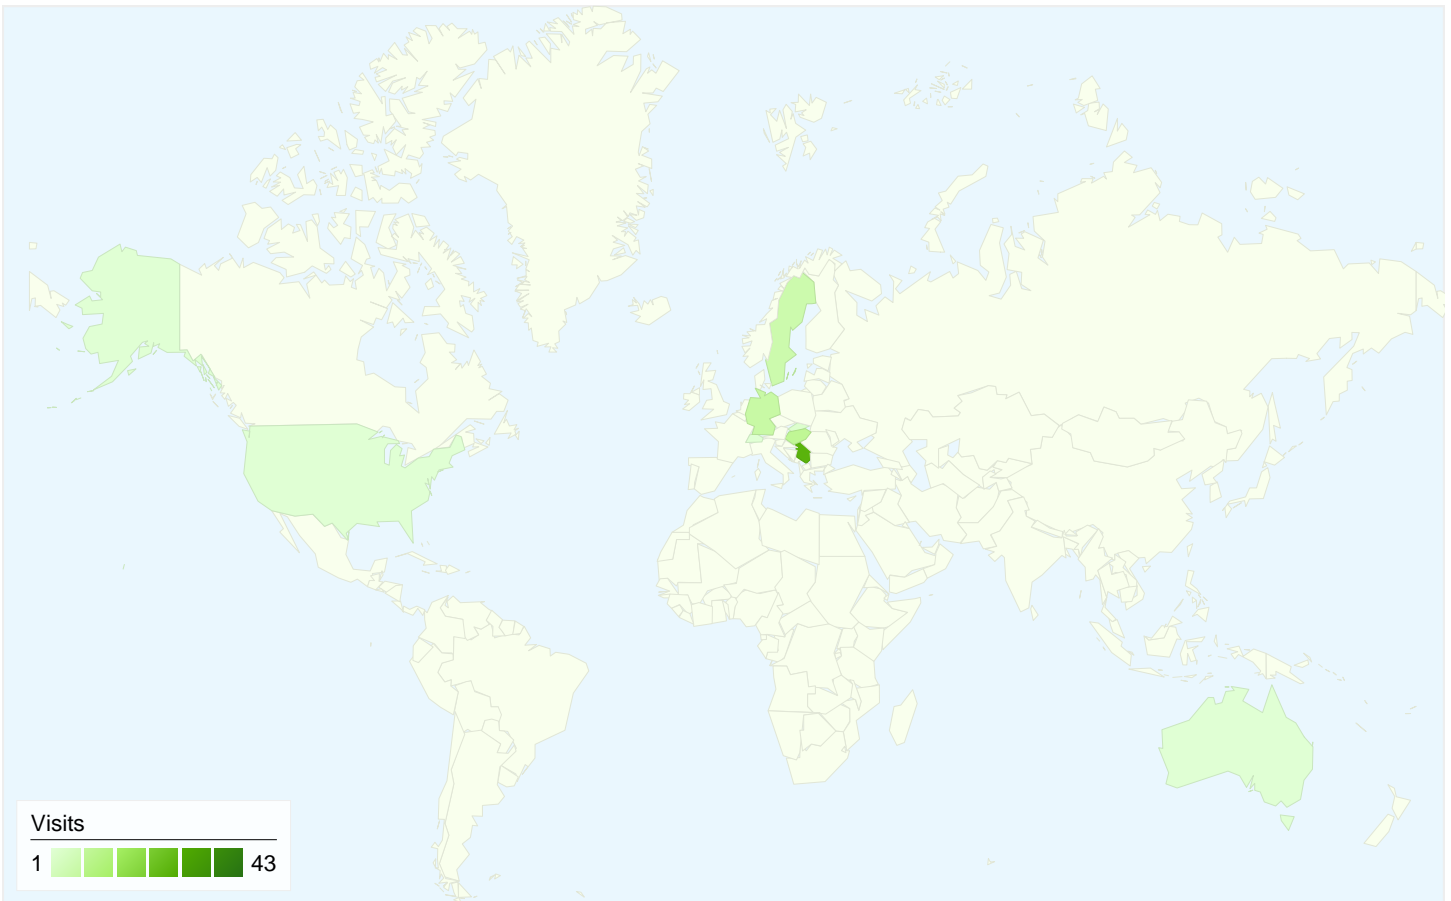

Technical Profile

Browser	Visits	% visits	Connection Speed	Visits	% visits
Firefox	55	56.12%	Unknown	98	100.00%
Internet Explorer	20	20.41%			
Opera	12	12.24%			
Chrome	10	10.20%			
Safari	1	1.02%			

All traffic sources sent a total of 98 visits

98 visits came from 9 countries/territories

Site Usage

Country/Territory	Visits	Pages/Visit	Avg. Time on Site	% New Visits	Bounce Rate
(not set)	43	2.49	00:02:04	30.23%	46.51%
Serbia	28	3.07	00:02:56	67.86%	25.00%
Hungary	9	3.33	00:05:12	66.67%	22.22%
Germany	7	4.00	00:02:25	28.57%	14.29%
Sweden	6	1.83	00:00:11	100.00%	66.67%
Slovakia	2	2.00	00:00:11	100.00%	50.00%
Australia	1	3.00	00:01:15	100.00%	0.00%
Switzerland	1	1.00	00:00:00	100.00%	100.00%
United States	1	1.00	00:00:00	100.00%	100.00%