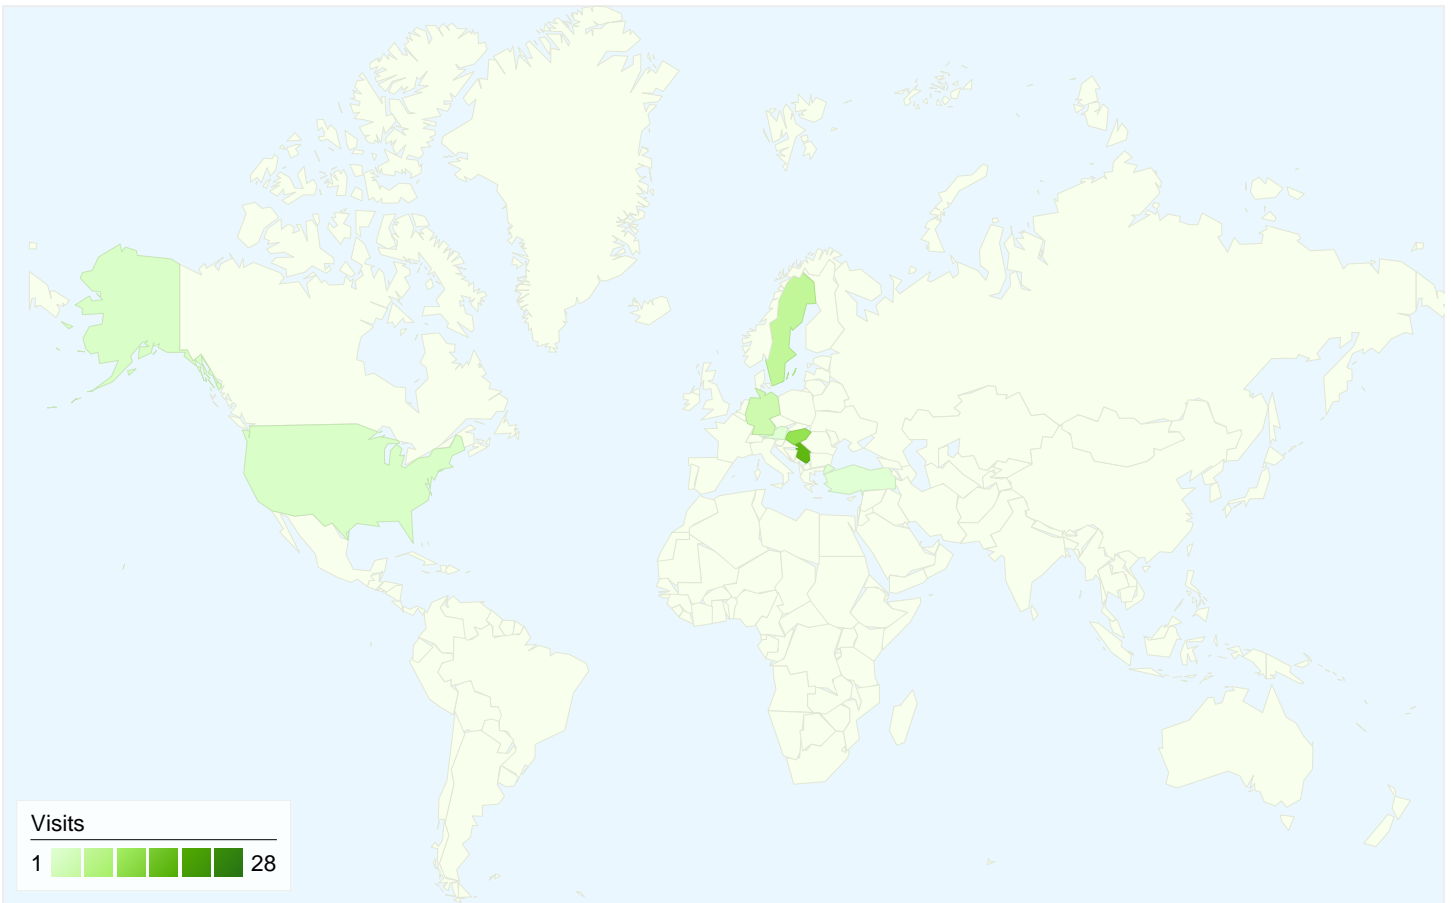

56 people visited this site

72 Visits

56 Absolute Unique Visitors

158 Pageviews

2.19 Average Pageviews

00:01:36 Time on Site

44.44% Bounce Rate

59.72% New Visits

Technical Profile

Browser	Visits	% visits	Connection Speed	Visits	% visits
Firefox	36	50.00%	Unknown	72	100.00%
Internet Explorer	16	22.22%			
Chrome	10	13.89%			
Opera	6	8.33%			
Safari	4	5.56%			

All traffic sources sent a total of 72 visits

Top Traffic Sources

Sources	Visits	% visits	Keywords	Visits	% visits
google (organic)	36	50.00%	bajsa	19	47.50%
(direct) ((none))	24	33.33%	bajša	9	22.50%
yahoo (organic)	3	4.17%	bajsa honlapja	3	7.50%
sela.yuportal.com (referral)	2	2.78%	us	3	7.50%
bing (organic)	1	1.39%	bajsa in serbien	1	2.50%

72 visits came from 8 countries/territories

Site Usage

Visits 72 % of Site Total: 100.00%	Pages/Visit 2.19 Site Avg: 2.19 (0.00%)	Avg. Time on Site 00:01:36 Site Avg: 00:01:36 (0.00%)	% New Visits 59.72% Site Avg: 59.72% (0.00%)	Bounce Rate 44.44% Site Avg: 44.44% (0.00%)	
Country/Territory	Visits	Pages/Visit	Avg. Time on Site	% New Visits	Bounce Rate
(not set)	28	1.79	00:01:57	46.43%	50.00%
Serbia	18	3.11	00:02:33	55.56%	16.67%
Hungary	12	1.92	00:00:45	83.33%	50.00%
Sweden	6	1.17	00:00:17	100.00%	83.33%
Germany	4	4.50	00:01:12	0.00%	0.00%
United States	2	1.00	00:00:00	100.00%	100.00%
Turkey	1	1.00	00:00:00	100.00%	100.00%
Austria	1	1.00	00:00:00	100.00%	100.00%