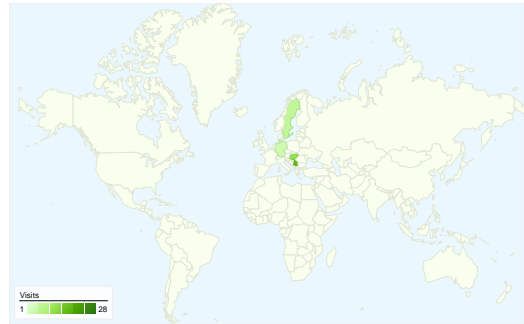

Site Usage

72 Visits

44.44% Bounce Rate

158 Pageviews

00:01:36 Avg. Time on Site

2.19 Pages/Visit

59.72% % New Visits

Visitors Overview

Visitors
56

Map Overlay

Traffic Sources Overview

- **Search Engines**
40.00 (55.56%)
- **Direct Traffic**
24.00 (33.33%)
- **Referring Sites**
8.00 (11.11%)

Content Overview

Pages	Pageviews	% Pageviews
/indexhu.html	52	32.91%
/	48	30.38%
/indexsr.html	45	28.48%
/index.html	4	2.53%
/translate_c?hl=hu&sl=sr&u=htt	3	1.90%

56 people visited this site

72 Visits

56 Absolute Unique Visitors

158 Pageviews

2.19 Average Pageviews

00:01:36 Time on Site

44.44% Bounce Rate

59.72% New Visits

72 visits came from 8 countries/territories

Site Usage

Visits 72 % of Site Total: 100.00%	Pages/Visit 2.19 Site Avg: 2.19 (0.00%)	Avg. Time on Site 00:01:36 Site Avg: 00:01:36 (0.00%)	% New Visits 59.72% Site Avg: 59.72% (0.00%)	Bounce Rate 44.44% Site Avg: 44.44% (0.00%)	
Country/Territory	Visits	Pages/Visit	Avg. Time on Site	% New Visits	Bounce Rate
(not set)	28	1.79	00:01:57	46.43%	50.00%
Serbia	18	3.11	00:02:33	55.56%	16.67%
Hungary	12	1.92	00:00:45	83.33%	50.00%
Sweden	6	1.17	00:00:17	100.00%	83.33%
Germany	4	4.50	00:01:12	0.00%	0.00%
United States	2	1.00	00:00:00	100.00%	100.00%
Turkey	1	1.00	00:00:00	100.00%	100.00%
Austria	1	1.00	00:00:00	100.00%	100.00%