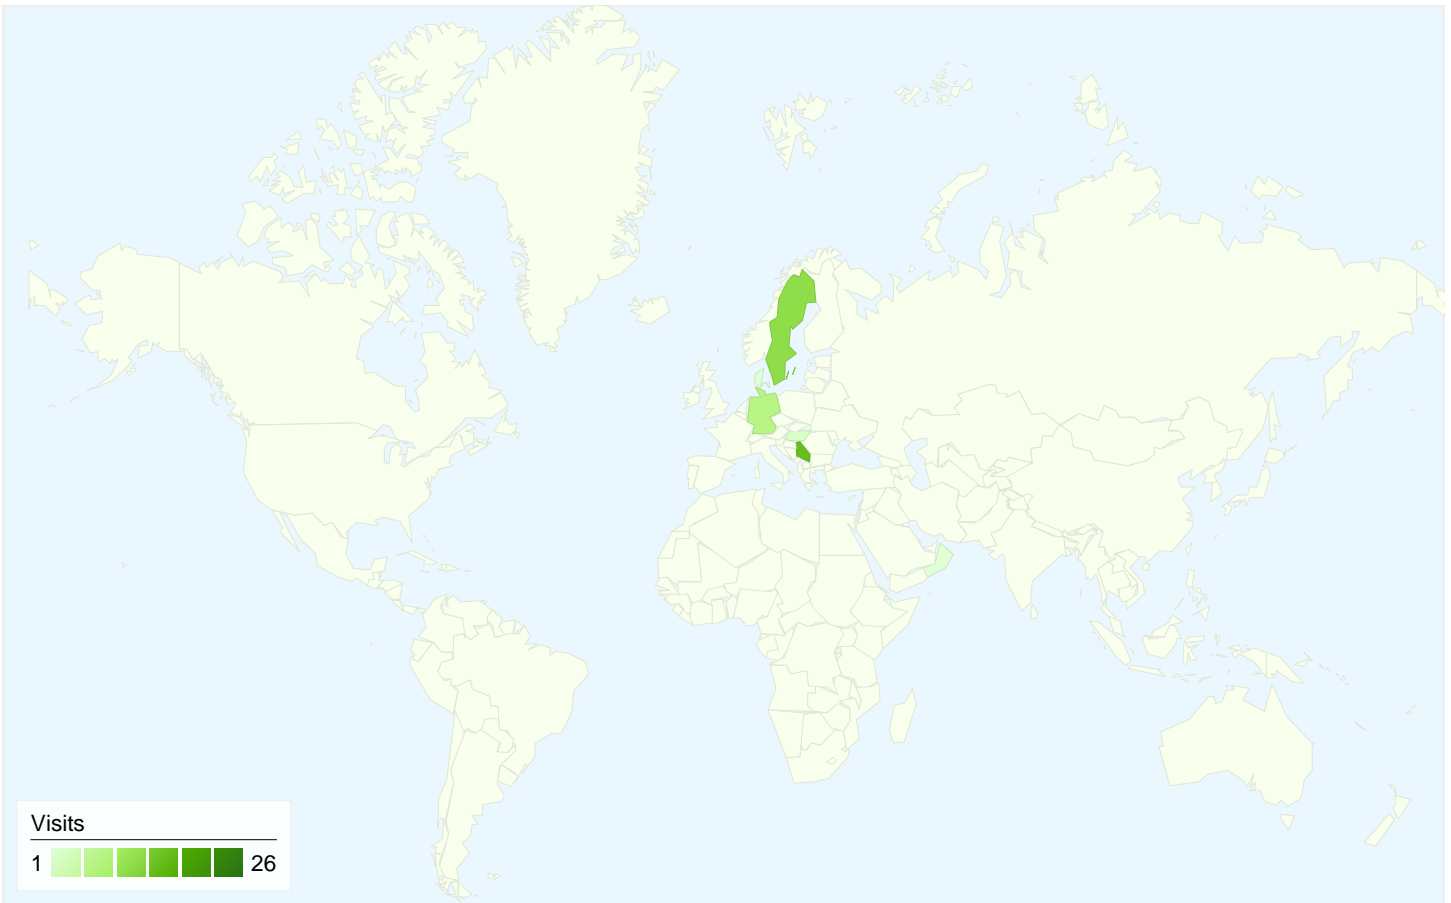

55 people visited this site

65 Visits

55 Absolute Unique Visitors

191 Pageviews

2.94 Average Pageviews

00:01:58 Time on Site

36.92% Bounce Rate

56.92% New Visits

65 visits came from 7 countries/territories

Site Usage

Country/Territory	Visits	Pages/Visit	Avg. Time on Site	% New Visits	Bounce Rate
(not set)	26	3.12	00:02:24	38.46%	42.31%
Serbia	16	3.88	00:03:24	68.75%	6.25%
Sweden	12	1.25	00:00:22	100.00%	75.00%
Germany	7	4.00	00:01:01	0.00%	0.00%
Hungary	2	1.50	00:00:01	100.00%	50.00%
Denmark	1	1.00	00:00:00	100.00%	100.00%
Oman	1	1.00	00:00:00	100.00%	100.00%