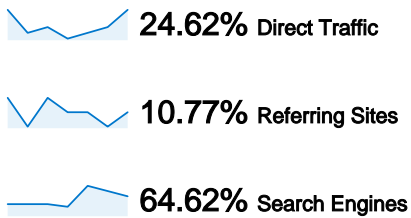

Site Usage

65 Visits

36.92% Bounce Rate

191 Pageviews

00:01:58 Avg. Time on Site

2.94 Pages/Visit

56.92% % New Visits

Visitors Overview

55 people visited this site

65 Visits

55 Absolute Unique Visitors

191 Pageviews

2.94 Average Pageviews

00:01:58 Time on Site

36.92% Bounce Rate

56.92% New Visits

Technical Profile

Browser	Visits	% visits	Connection Speed	Visits	% visits
Firefox	42	64.62%	Unknown	65	100.00%
Internet Explorer	11	16.92%			
Chrome	8	12.31%			
Opera	4	6.15%			

All traffic sources sent a total of 65 visits

65 visits came from 7 countries/territories

Site Usage

Country/Territory	Visits	Pages/Visit	Avg. Time on Site	% New Visits	Bounce Rate
(not set)	26	3.12	00:02:24	38.46%	42.31%
Serbia	16	3.88	00:03:24	68.75%	6.25%
Sweden	12	1.25	00:00:22	100.00%	75.00%
Germany	7	4.00	00:01:01	0.00%	0.00%
Hungary	2	1.50	00:00:01	100.00%	50.00%
Denmark	1	1.00	00:00:00	100.00%	100.00%
Oman	1	1.00	00:00:00	100.00%	100.00%