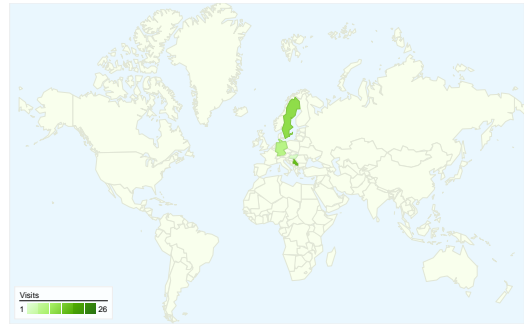

Site Usage

65 Visits

36.92% Bounce Rate

191 Pageviews

00:01:58 Avg. Time on Site

2.94 Pages/Visit

56.92% % New Visits

Visitors Overview

Visitors
55

Map Overlay

Traffic Sources Overview

- **Search Engines**
42.00 (64.62%)
- **Direct Traffic**
16.00 (24.62%)
- **Referring Sites**
7.00 (10.77%)

Content Overview

Pages	Pageviews	% Pageviews
/indexhu.html	80	41.88%
/	57	29.84%
/indexsr.html	36	18.85%
/index.html	8	4.19%
/indexde.html	3	1.57%

55 people visited this site

65 Visits

55 Absolute Unique Visitors

191 Pageviews

2.94 Average Pageviews

00:01:58 Time on Site

36.92% Bounce Rate

56.92% New Visits

65 visits came from 7 countries/territories

Site Usage

Country/Territory	Visits	Pages/Visit	Avg. Time on Site	% New Visits	Bounce Rate
(not set)	26	3.12	00:02:24	38.46%	42.31%
Serbia	16	3.88	00:03:24	68.75%	6.25%
Sweden	12	1.25	00:00:22	100.00%	75.00%
Germany	7	4.00	00:01:01	0.00%	0.00%
Hungary	2	1.50	00:00:01	100.00%	50.00%
Denmark	1	1.00	00:00:00	100.00%	100.00%
Oman	1	1.00	00:00:00	100.00%	100.00%