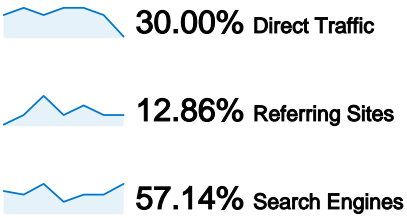

Site Usage

70 Visits

50.00% Bounce Rate

140 Pageviews

00:00:48 Avg. Time on Site

2.00 Pages/Visit

50.00% % New Visits

Visitors Overview

58 people visited this site

70 Visits

58 Absolute Unique Visitors

140 Pageviews

2.00 Average Pageviews

00:00:48 Time on Site

50.00% Bounce Rate

50.00% New Visits

Technical Profile

Browser	Visits	% visits	Connection Speed	Visits	% visits
Firefox	43	61.43%	Unknown	70	100.00%
Internet Explorer	12	17.14%			
Chrome	8	11.43%			
Opera	6	8.57%			
Safari	1	1.43%			

All traffic sources sent a total of 70 visits

70 visits came from 7 countries/territories

Site Usage

Country/Territory	Visits	Pages/Visit	Avg. Time on Site	% New Visits	Bounce Rate
(not set)	38	1.66	00:01:02	36.84%	57.89%
Serbia	10	2.00	00:00:40	60.00%	30.00%
Germany	9	4.00	00:00:40	22.22%	22.22%
Sweden	7	1.43	00:00:03	100.00%	71.43%
Hungary	4	2.25	00:00:50	100.00%	25.00%
China	1	1.00	00:00:00	100.00%	100.00%
United States	1	1.00	00:00:00	100.00%	100.00%