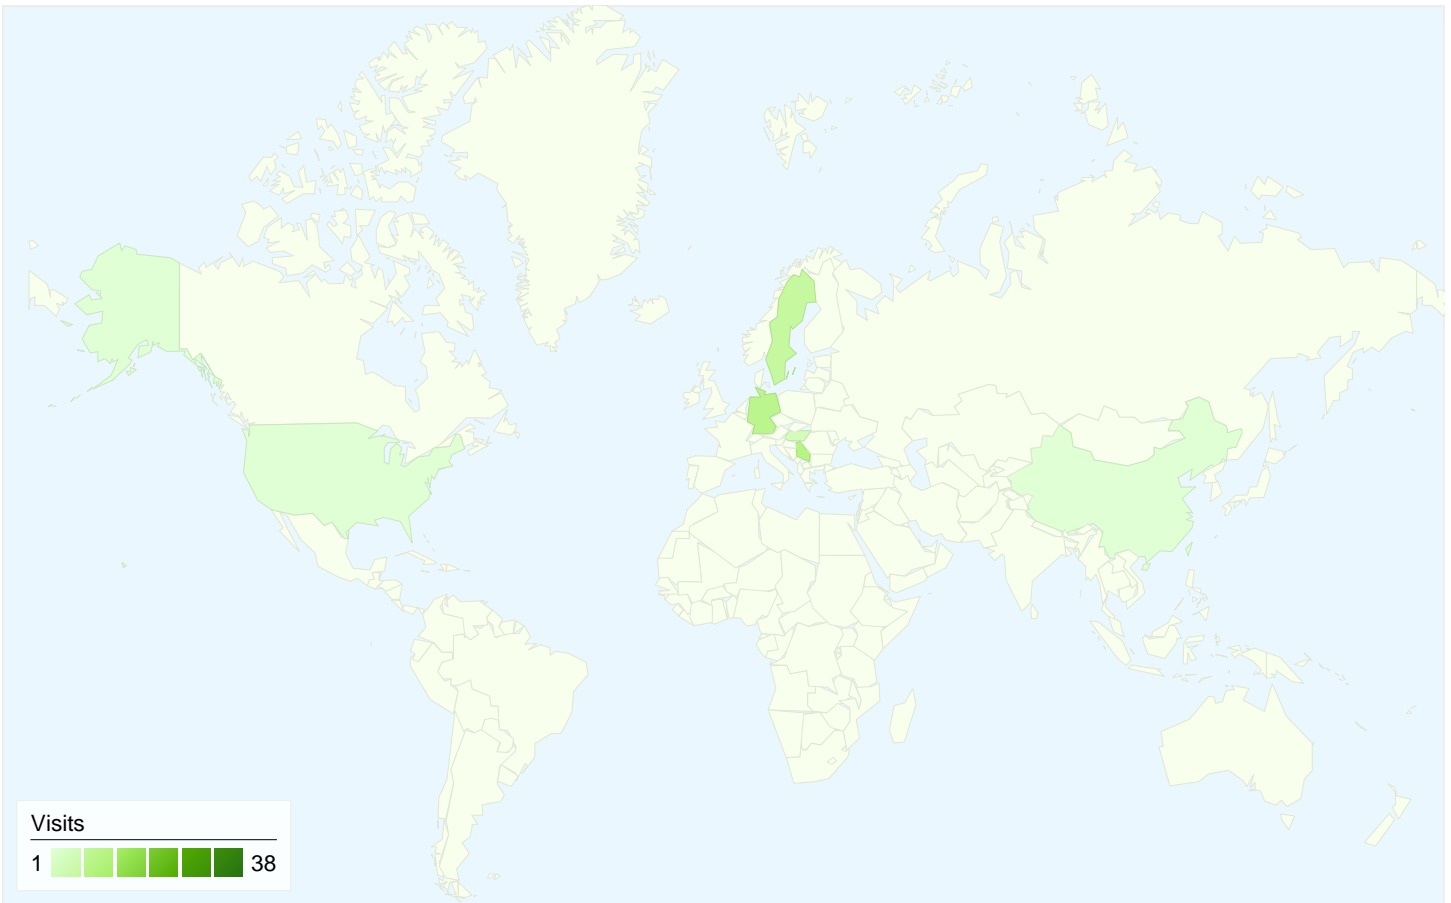

Visitors
58

Map Overlay

Traffic Sources Overview

- **Search Engines**
40.00 (57.14%)
- **Direct Traffic**
21.00 (30.00%)
- **Referring Sites**
9.00 (12.86%)

Content Overview

Pages	Pageviews	% Pageviews
/indexhu.html	77	55.00%
/	34	24.29%
/indexsr.html	12	8.57%
/indexde.html	6	4.29%
/index.html	5	3.57%

58 people visited this site

70 Visits

58 Absolute Unique Visitors

140 Pageviews

2.00 Average Pageviews

00:00:48 Time on Site

50.00% Bounce Rate

50.00% New Visits

Technical Profile

Browser	Visits	% visits	Connection Speed	Visits	% visits
Firefox	43	61.43%	Unknown	70	100.00%
Internet Explorer	12	17.14%			
Chrome	8	11.43%			
Opera	6	8.57%			
Safari	1	1.43%			

All traffic sources sent a total of 70 visits

70 visits came from 7 countries/territories

Site Usage

Country/Territory	Visits	Pages/Visit	Avg. Time on Site	% New Visits	Bounce Rate
(not set)	38	1.66	00:01:02	36.84%	57.89%
Serbia	10	2.00	00:00:40	60.00%	30.00%
Germany	9	4.00	00:00:40	22.22%	22.22%
Sweden	7	1.43	00:00:03	100.00%	71.43%
Hungary	4	2.25	00:00:50	100.00%	25.00%
China	1	1.00	00:00:00	100.00%	100.00%
United States	1	1.00	00:00:00	100.00%	100.00%