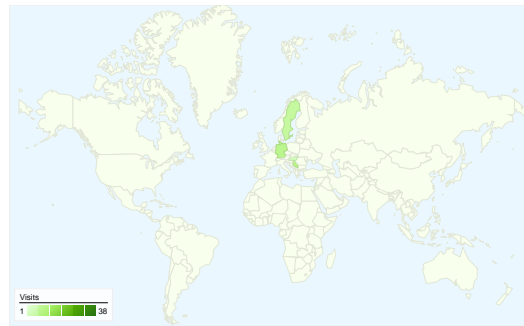

Site Usage

70 Visits

50.00% Bounce Rate

140 Pageviews

00:00:48 Avg. Time on Site

2.00 Pages/Visit

50.00% % New Visits

Visitors Overview

Visitors
58

Map Overlay

Traffic Sources Overview

- **Search Engines**
40.00 (57.14%)
- **Direct Traffic**
21.00 (30.00%)
- **Referring Sites**
9.00 (12.86%)

Content Overview

Pages	Pageviews	% Pageviews
/indexhu.html	77	55.00%
/	34	24.29%
/indexsr.html	12	8.57%
/indexde.html	6	4.29%
/index.html	5	3.57%

58 people visited this site

70 Visits

58 Absolute Unique Visitors

140 Pageviews

2.00 Average Pageviews

00:00:48 Time on Site

50.00% Bounce Rate

50.00% New Visits

70 visits came from 7 countries/territories

Site Usage

Country/Territory	Visits	Pages/Visit	Avg. Time on Site	% New Visits	Bounce Rate
(not set)	38	1.66	00:01:02	36.84%	57.89%
Serbia	10	2.00	00:00:40	60.00%	30.00%
Germany	9	4.00	00:00:40	22.22%	22.22%
Sweden	7	1.43	00:00:03	100.00%	71.43%
Hungary	4	2.25	00:00:50	100.00%	25.00%
China	1	1.00	00:00:00	100.00%	100.00%
United States	1	1.00	00:00:00	100.00%	100.00%