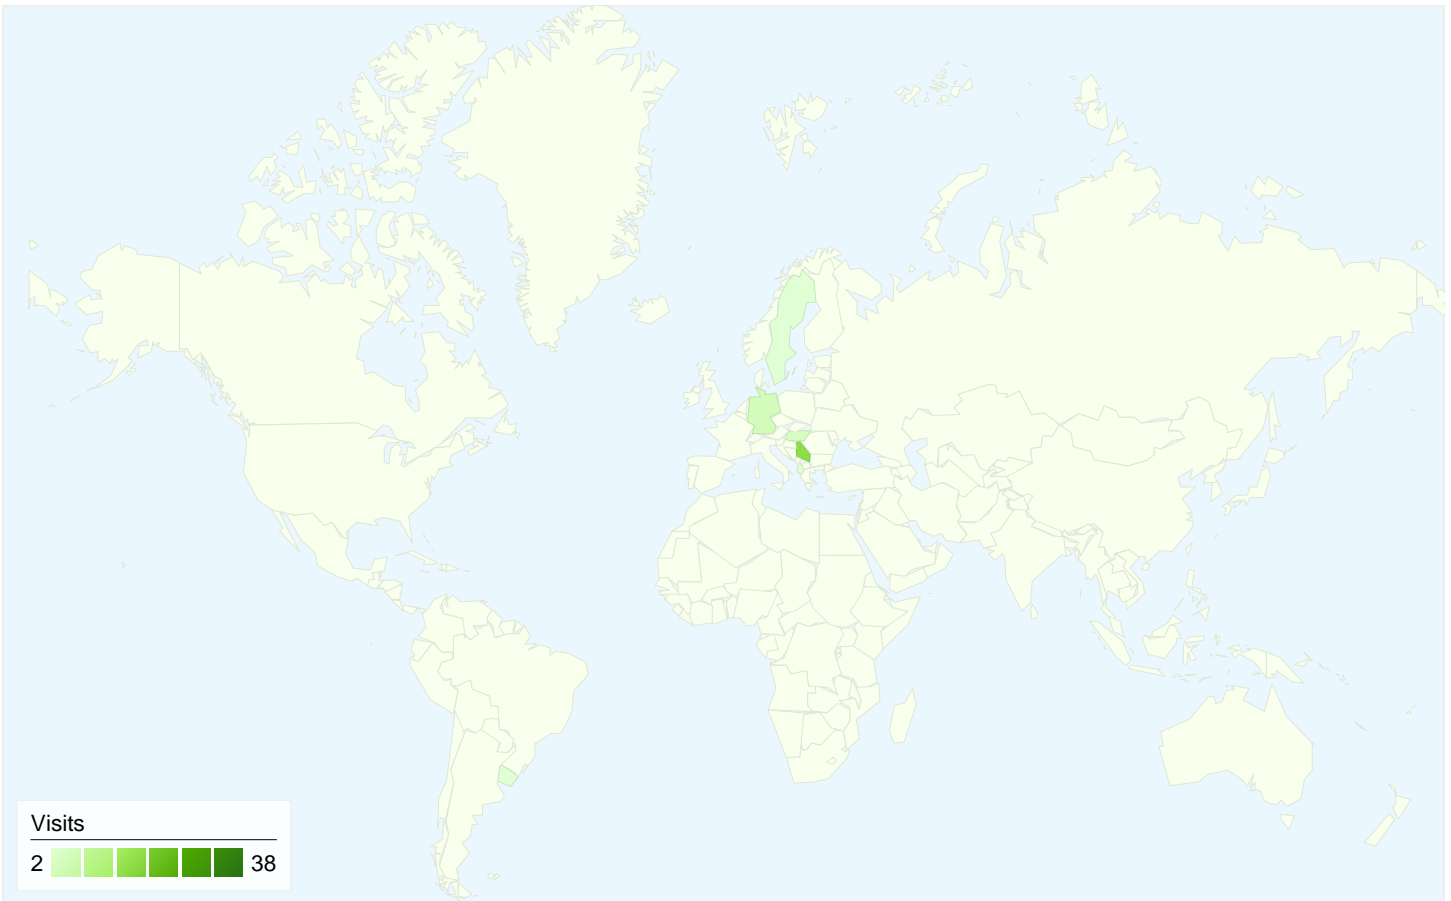

56 people visited this site

71 Visits

56 Absolute Unique Visitors

172 Pageviews

2.42 Average Pageviews

00:01:28 Time on Site

43.66% Bounce Rate

50.70% New Visits

Technical Profile

Browser	Visits	% visits	Connection Speed	Visits	% visits
Firefox	46	64.79%	Unknown	71	100.00%
Internet Explorer	11	15.49%			
Chrome	9	12.68%			
Opera	3	4.23%			
Safari	2	2.82%			

All traffic sources sent a total of 71 visits

71 visits came from 7 countries/territories

Site Usage

Country/Territory	Visits	Pages/Visit	Avg. Time on Site	% New Visits	Bounce Rate
(not set)	38	2.08	00:00:57	34.21%	50.00%
Serbia	18	3.33	00:03:17	66.67%	27.78%
Germany	5	3.20	00:00:59	20.00%	0.00%
Hungary	4	2.75	00:00:50	100.00%	25.00%
Uruguay	2	1.00	00:00:00	100.00%	100.00%
Sweden	2	1.00	00:00:00	100.00%	100.00%
Albania	2	1.00	00:00:00	100.00%	100.00%