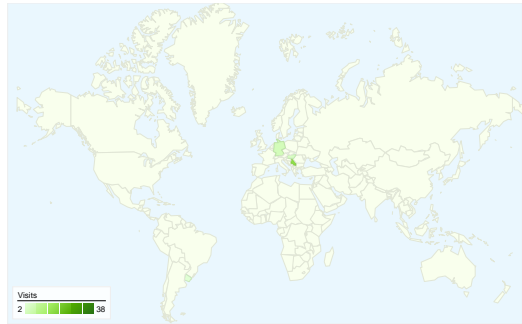

Site Usage

71 Visits

43.66% Bounce Rate

172 Pageviews

00:01:28 Avg. Time on Site

2.42 Pages/Visit

50.70% % New Visits

Visitors Overview

Visitors
56

Map Overlay

Traffic Sources Overview

- **Search Engines**
53.00 (74.65%)
- **Direct Traffic**
12.00 (16.90%)
- **Referring Sites**
6.00 (8.45%)

Content Overview

Pages	Pageviews	% Pageviews
/indexhu.html	90	52.33%
/	56	32.56%
/indexsr.html	22	12.79%
/index.html	2	1.16%
/translate_c?hl=en&sl=hu&tl=en	1	0.58%

56 people visited this site

71 Visits

56 Absolute Unique Visitors

172 Pageviews

2.42 Average Pageviews

00:01:28 Time on Site

43.66% Bounce Rate

50.70% New Visits

71 visits came from 7 countries/territories

Site Usage

Country/Territory	Visits	Pages/Visit	Avg. Time on Site	% New Visits	Bounce Rate
(not set)	38	2.08	00:00:57	34.21%	50.00%
Serbia	18	3.33	00:03:17	66.67%	27.78%
Germany	5	3.20	00:00:59	20.00%	0.00%
Hungary	4	2.75	00:00:50	100.00%	25.00%
Uruguay	2	1.00	00:00:00	100.00%	100.00%
Sweden	2	1.00	00:00:00	100.00%	100.00%
Albania	2	1.00	00:00:00	100.00%	100.00%