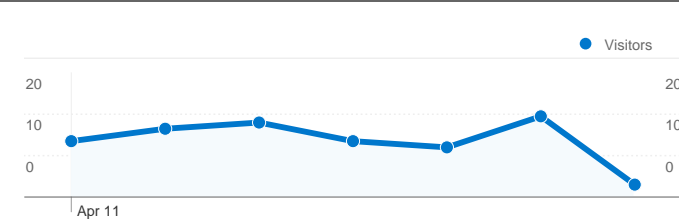

Site Usage

71 Visits

43.66% Bounce Rate

172 Pageviews

00:01:28 Avg. Time on Site

2.42 Pages/Visit

50.70% % New Visits

Visitors Overview

56 people visited this site

71 Visits

56 Absolute Unique Visitors

172 Pageviews

2.42 Average Pageviews

00:01:28 Time on Site

43.66% Bounce Rate

50.70% New Visits

71 visits came from 7 countries/territories

Site Usage

Country/Territory	Visits	Pages/Visit	Avg. Time on Site	% New Visits	Bounce Rate
(not set)	38	2.08	00:00:57	34.21%	50.00%
Serbia	18	3.33	00:03:17	66.67%	27.78%
Germany	5	3.20	00:00:59	20.00%	0.00%
Hungary	4	2.75	00:00:50	100.00%	25.00%
Uruguay	2	1.00	00:00:00	100.00%	100.00%
Sweden	2	1.00	00:00:00	100.00%	100.00%
Albania	2	1.00	00:00:00	100.00%	100.00%