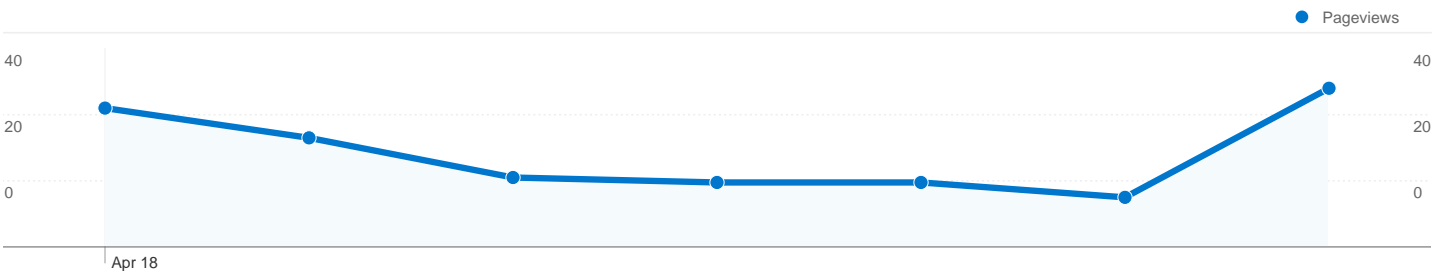

Site Usage

61 Visits

39.34% Bounce Rate

132 Pageviews

00:01:24 Avg. Time on Site

2.16 Pages/Visit

59.02% % New Visits

Visitors Overview

51 people visited this site

61 Visits

51 Absolute Unique Visitors

132 Pageviews

2.16 Average Pageviews

00:01:24 Time on Site

39.34% Bounce Rate

59.02% New Visits

61 visits came from 9 countries/territories

Site Usage

Country/Territory	Visits	Pages/Visit	Avg. Time on Site	% New Visits	Bounce Rate
(not set)	21	1.95	00:01:33	23.81%	28.57%
Serbia	16	2.62	00:00:44	93.75%	43.75%
Germany	9	2.11	00:02:13	22.22%	22.22%
Sweden	6	1.17	00:00:05	100.00%	83.33%
Hungary	4	3.25	00:02:32	100.00%	25.00%
Croatia	2	2.00	00:04:32	50.00%	50.00%
Australia	1	4.00	00:01:18	100.00%	0.00%
Belgium	1	1.00	00:00:00	100.00%	100.00%
Spain	1	1.00	00:00:00	100.00%	100.00%