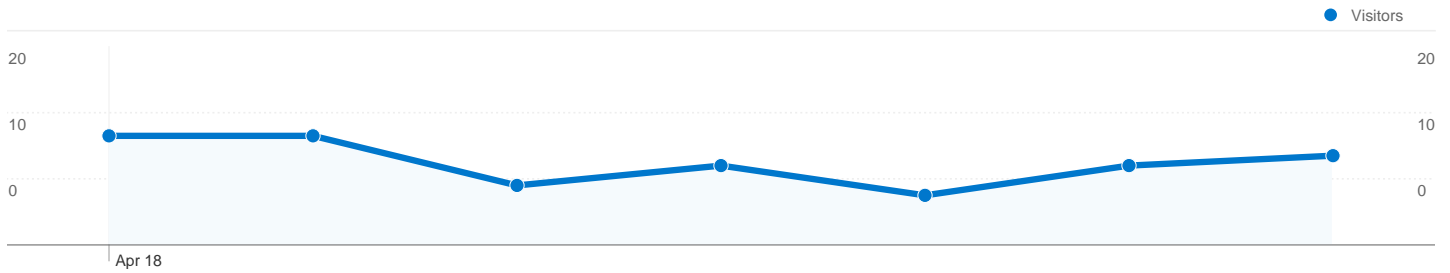

Site Usage

61 Visits

39.34% Bounce Rate

132 Pageviews

00:01:24 Avg. Time on Site

2.16 Pages/Visit

59.02% % New Visits

Visitors Overview

51 people visited this site

61 Visits

51 Absolute Unique Visitors

132 Pageviews

2.16 Average Pageviews

00:01:24 Time on Site

39.34% Bounce Rate

59.02% New Visits

61 visits came from 9 countries/territories

Site Usage

Country/Territory	Visits	Pages/Visit	Avg. Time on Site	% New Visits	Bounce Rate
(not set)	21	1.95	00:01:33	23.81%	28.57%
Serbia	16	2.62	00:00:44	93.75%	43.75%
Germany	9	2.11	00:02:13	22.22%	22.22%
Sweden	6	1.17	00:00:05	100.00%	83.33%
Hungary	4	3.25	00:02:32	100.00%	25.00%
Croatia	2	2.00	00:04:32	50.00%	50.00%
Australia	1	4.00	00:01:18	100.00%	0.00%
Belgium	1	1.00	00:00:00	100.00%	100.00%
Spain	1	1.00	00:00:00	100.00%	100.00%