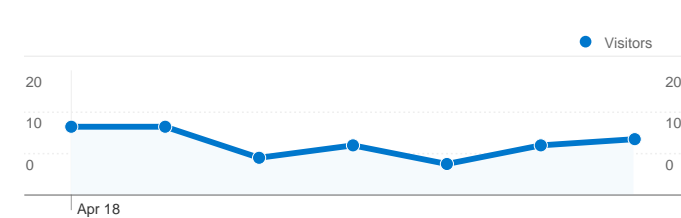

Site Usage

61 Visits

39.34% Bounce Rate

132 Pageviews

00:01:24 Avg. Time on Site

2.16 Pages/Visit

59.02% % New Visits

Visitors Overview

51 people visited this site

61 Visits

51 Absolute Unique Visitors

132 Pageviews

2.16 Average Pageviews

00:01:24 Time on Site

39.34% Bounce Rate

59.02% New Visits

61 visits came from 9 countries/territories

Site Usage

Country/Territory	Visits	Pages/Visit	Avg. Time on Site	% New Visits	Bounce Rate
(not set)	21	1.95	00:01:33	23.81%	28.57%
Serbia	16	2.62	00:00:44	93.75%	43.75%
Germany	9	2.11	00:02:13	22.22%	22.22%
Sweden	6	1.17	00:00:05	100.00%	83.33%
Hungary	4	3.25	00:02:32	100.00%	25.00%
Croatia	2	2.00	00:04:32	50.00%	50.00%
Australia	1	4.00	00:01:18	100.00%	0.00%
Belgium	1	1.00	00:00:00	100.00%	100.00%
Spain	1	1.00	00:00:00	100.00%	100.00%

Pages on this site were viewed a total of 132 times

132 Pageviews

91 Unique Views

39.34% Bounce Rate

Top Content

Pages	Pageviews	% Pageviews
/indexhu.html	52	39.39%
/	45	34.09%
/indexsr.html	25	18.94%
/indexde.html	4	3.03%
/index.html	4	3.03%