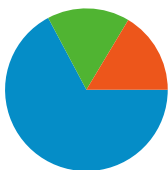

Traffic Sources Overview

- **Search Engines**
  41.00 (67.21%)
- **Referring Sites**
  10.00 (16.39%)
- **Direct Traffic**
  10.00 (16.39%)

Content Overview

Pages	Pageviews	% Pageviews
/indexhu.html	52	39.39%
/	45	34.09%
/indexsr.html	25	18.94%
/indexde.html	4	3.03%
/index.html	4	3.03%