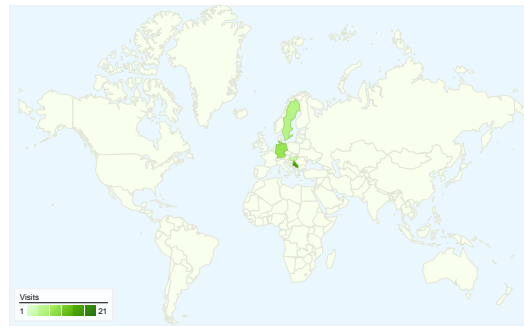

Site Usage

61 Visits

39.34% Bounce Rate

132 Pageviews

00:01:24 Avg. Time on Site

2.16 Pages/Visit

59.02% % New Visits

Visitors Overview

Visitors
51

Map Overlay

Traffic Sources Overview

- **Search Engines**
41.00 (67.21%)
- **Referring Sites**
10.00 (16.39%)
- **Direct Traffic**
10.00 (16.39%)

Content Overview

Pages	Pageviews	% Pageviews
/indexhu.html	52	39.39%
/	45	34.09%
/indexsr.html	25	18.94%
/indexde.html	4	3.03%
/index.html	4	3.03%

51 people visited this site

61 Visits

51 Absolute Unique Visitors

132 Pageviews

2.16 Average Pageviews

00:01:24 Time on Site

39.34% Bounce Rate

59.02% New Visits

61 visits came from 9 countries/territories

Site Usage

Country/Territory	Visits	Pages/Visit	Avg. Time on Site	% New Visits	Bounce Rate
(not set)	21	1.95	00:01:33	23.81%	28.57%
Serbia	16	2.62	00:00:44	93.75%	43.75%
Germany	9	2.11	00:02:13	22.22%	22.22%
Sweden	6	1.17	00:00:05	100.00%	83.33%
Hungary	4	3.25	00:02:32	100.00%	25.00%
Croatia	2	2.00	00:04:32	50.00%	50.00%
Australia	1	4.00	00:01:18	100.00%	0.00%
Belgium	1	1.00	00:00:00	100.00%	100.00%
Spain	1	1.00	00:00:00	100.00%	100.00%