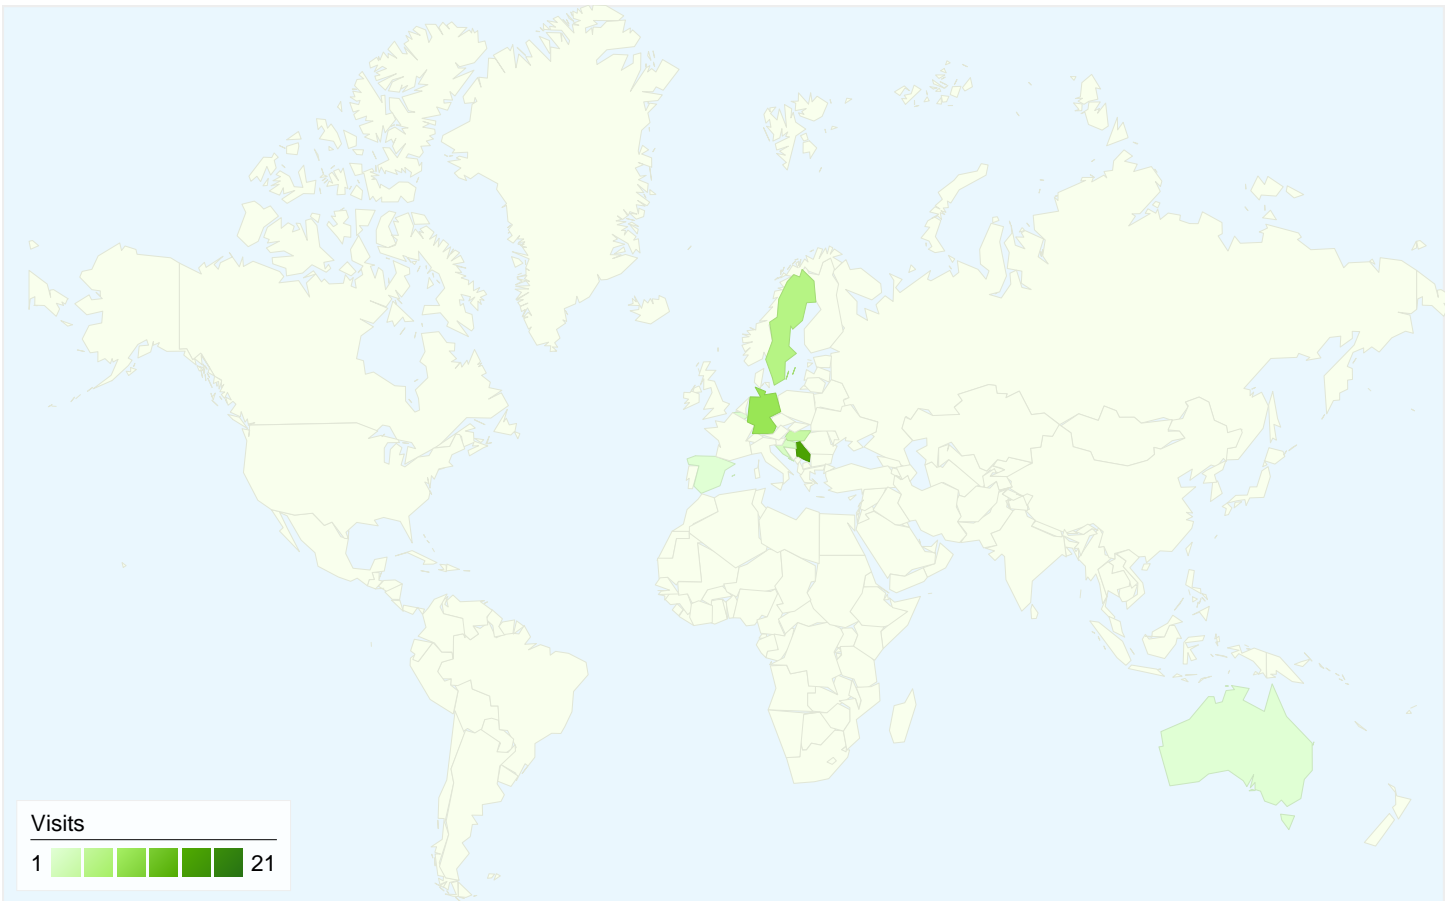

51 people visited this site

61 Visits

51 Absolute Unique Visitors

132 Pageviews

2.16 Average Pageviews

00:01:24 Time on Site

39.34% Bounce Rate

59.02% New Visits

Technical Profile

Browser	Visits	% visits
Firefox	35	57.38%
Chrome	13	21.31%
Internet Explorer	11	18.03%
Opera	2	3.28%

Connection Speed	Visits	% visits
Unknown	61	100.00%

All traffic sources sent a total of 61 visits

Top Traffic Sources

Sources	Visits	% visits	Keywords	Visits	% visits
google (organic)	35	57.38%	bajsa	19	46.34%
(direct) ((none))	10	16.39%	bajsa honlapja	5	12.20%
yahoo (organic)	4	6.56%	bajša	5	12.20%
en.wikipedia.org (referral)	2	3.28%	us	4	9.76%
facebook.com (referral)	2	3.28%	bajsa.net	2	4.88%

61 visits came from 9 countries/territories

Site Usage

Country/Territory	Visits	Pages/Visit	Avg. Time on Site	% New Visits	Bounce Rate
(not set)	21	1.95	00:01:33	23.81%	28.57%
Serbia	16	2.62	00:00:44	93.75%	43.75%
Germany	9	2.11	00:02:13	22.22%	22.22%
Sweden	6	1.17	00:00:05	100.00%	83.33%
Hungary	4	3.25	00:02:32	100.00%	25.00%
Croatia	2	2.00	00:04:32	50.00%	50.00%
Australia	1	4.00	00:01:18	100.00%	0.00%
Belgium	1	1.00	00:00:00	100.00%	100.00%
Spain	1	1.00	00:00:00	100.00%	100.00%