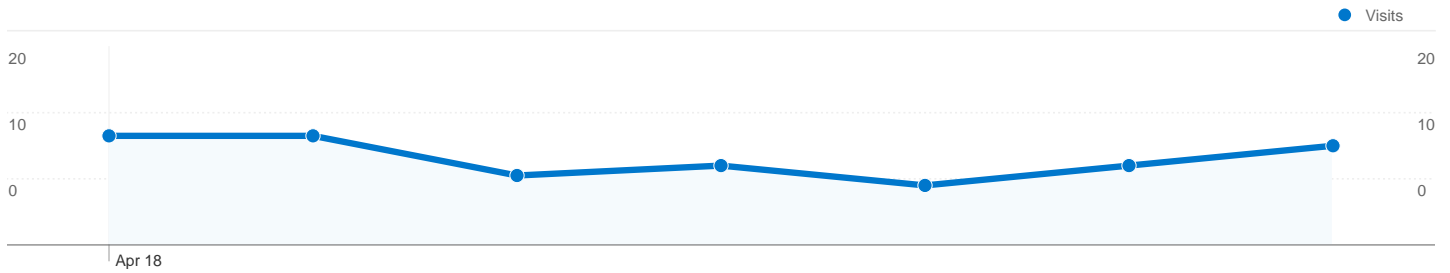

All traffic sources sent a total of 61 visits