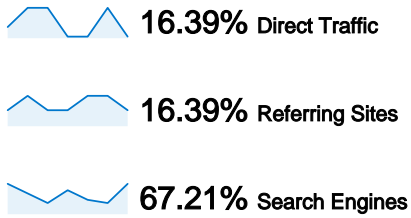

Visitors
51

Map Overlay

Traffic Sources Overview

- **Search Engines**
41.00 (67.21%)
- **Referring Sites**
10.00 (16.39%)
- **Direct Traffic**
10.00 (16.39%)

Content Overview

Pages	Pageviews	% Pageviews
/indexhu.html	52	39.39%
/	45	34.09%
/indexsr.html	25	18.94%
/indexde.html	4	3.03%
/index.html	4	3.03%

51 people visited this site

61 Visits

51 Absolute Unique Visitors

132 Pageviews

2.16 Average Pageviews

00:01:24 Time on Site

39.34% Bounce Rate

59.02% New Visits

Technical Profile

Browser	Visits	% visits
Firefox	35	57.38%
Chrome	13	21.31%
Internet Explorer	11	18.03%
Opera	2	3.28%

Connection Speed	Visits	% visits
Unknown	61	100.00%

All traffic sources sent a total of 61 visits

61 visits came from 9 countries/territories

Site Usage

Country/Territory	Visits	Pages/Visit	Avg. Time on Site	% New Visits	Bounce Rate
(not set)	21	1.95	00:01:33	23.81%	28.57%
Serbia	16	2.62	00:00:44	93.75%	43.75%
Germany	9	2.11	00:02:13	22.22%	22.22%
Sweden	6	1.17	00:00:05	100.00%	83.33%
Hungary	4	3.25	00:02:32	100.00%	25.00%
Croatia	2	2.00	00:04:32	50.00%	50.00%
Australia	1	4.00	00:01:18	100.00%	0.00%
Belgium	1	1.00	00:00:00	100.00%	100.00%
Spain	1	1.00	00:00:00	100.00%	100.00%