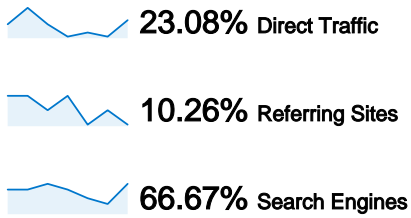

Site Usage

78 Visits

47.44% Bounce Rate

211 Pageviews

00:01:56 Avg. Time on Site

2.71 Pages/Visit

55.13% % New Visits

Visitors Overview

64 people visited this site

78 Visits

64 Absolute Unique Visitors

211 Pageviews

2.71 Average Pageviews

00:01:56 Time on Site

47.44% Bounce Rate

55.13% New Visits

Technical Profile

Browser	Visits	% visits
Firefox	41	52.56%
Internet Explorer	15	19.23%
Chrome	12	15.38%
Opera	9	11.54%
Safari	1	1.28%

Connection Speed	Visits	% visits
Unknown	78	100.00%

All traffic sources sent a total of 78 visits

78 visits came from 10 countries/territories

Site Usage

Country/Territory	Visits	Pages/Visit	Avg. Time on Site	% New Visits	Bounce Rate
(not set)	25	2.52	00:00:55	48.00%	44.00%
Serbia	22	3.27	00:02:02	45.45%	36.36%
Sweden	16	1.19	00:00:22	100.00%	87.50%
Germany	5	3.60	00:00:46	0.00%	20.00%
Hungary	4	5.25	00:13:20	50.00%	0.00%
Bosnia and Herzegovina	2	3.50	00:07:37	0.00%	0.00%
Australia	1	8.00	00:04:22	0.00%	0.00%
Poland	1	1.00	00:00:00	100.00%	100.00%
Croatia	1	1.00	00:00:00	100.00%	100.00%