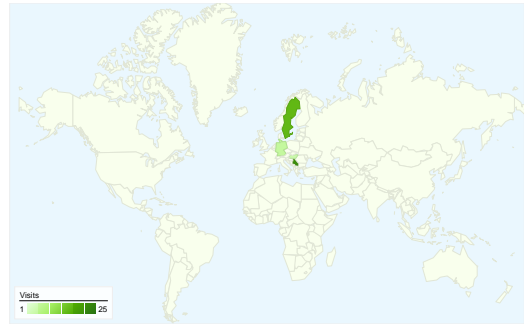

Site Usage

78 Visits

47.44% Bounce Rate

211 Pageviews

00:01:56 Avg. Time on Site

2.71 Pages/Visit

55.13% % New Visits

Visitors Overview

Visitors
64

Map Overlay

Traffic Sources Overview

- **Search Engines**
52.00 (66.67%)
- **Direct Traffic**
18.00 (23.08%)
- **Referring Sites**
8.00 (10.26%)

Content Overview

Pages	Pageviews	% Pageviews
/indexhu.html	71	33.65%
/indexsr.html	65	30.81%
/	62	29.38%
/index.html	5	2.37%
/translate_c?hl=en&sl=hu&tl=en	3	1.42%

64 people visited this site

78 Visits

64 Absolute Unique Visitors

211 Pageviews

2.71 Average Pageviews

00:01:56 Time on Site

47.44% Bounce Rate

55.13% New Visits

78 visits came from 10 countries/territories

Site Usage

Country/Territory	Visits	Pages/Visit	Avg. Time on Site	% New Visits	Bounce Rate
(not set)	25	2.52	00:00:55	48.00%	44.00%
Serbia	22	3.27	00:02:02	45.45%	36.36%
Sweden	16	1.19	00:00:22	100.00%	87.50%
Germany	5	3.60	00:00:46	0.00%	20.00%
Hungary	4	5.25	00:13:20	50.00%	0.00%
Bosnia and Herzegovina	2	3.50	00:07:37	0.00%	0.00%
Australia	1	8.00	00:04:22	0.00%	0.00%
Poland	1	1.00	00:00:00	100.00%	100.00%
Croatia	1	1.00	00:00:00	100.00%	100.00%