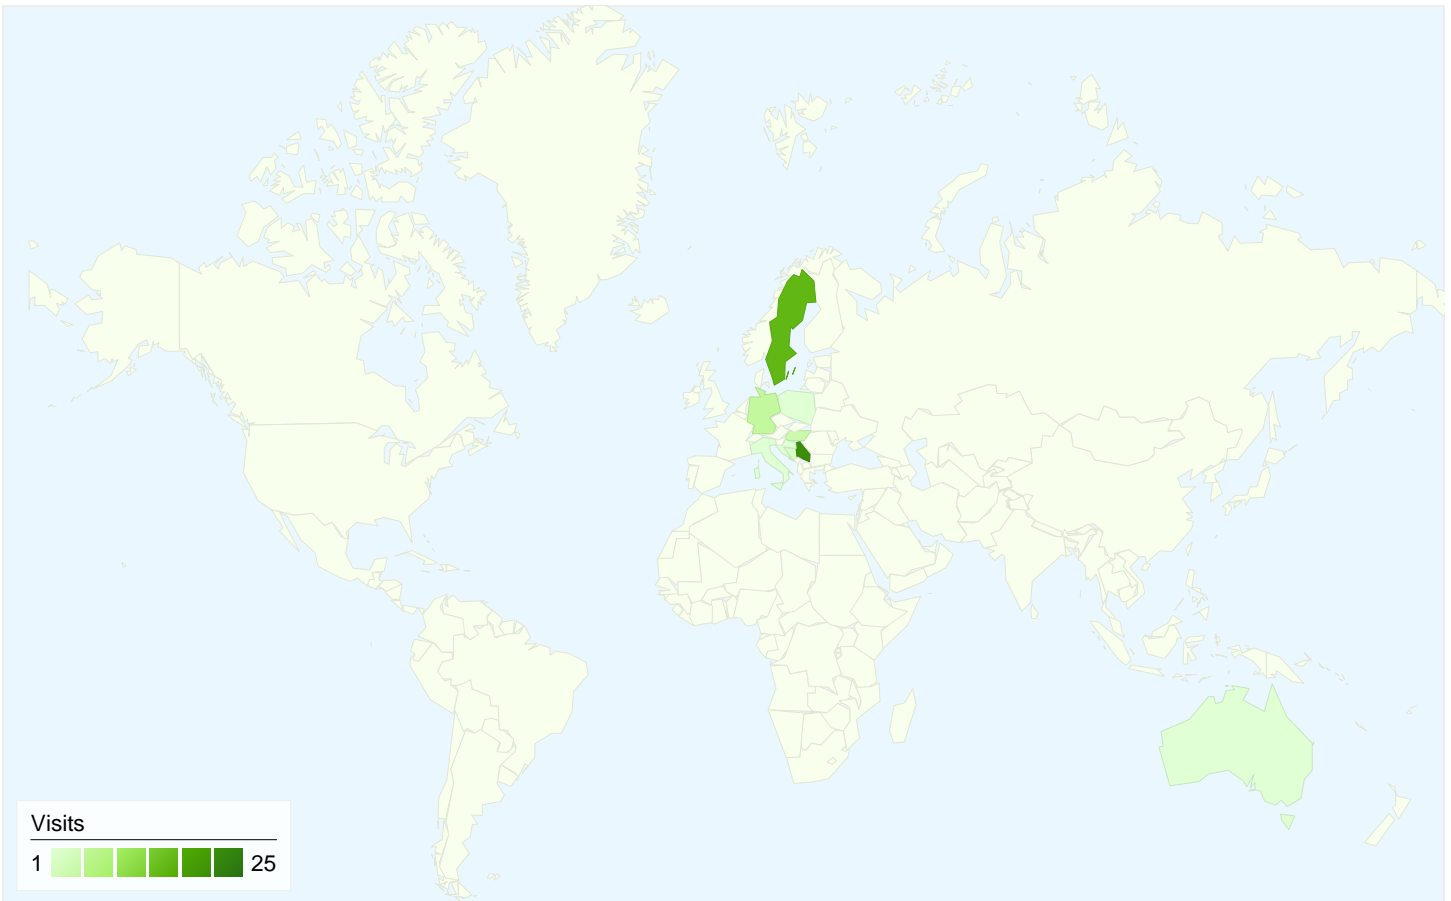

64 people visited this site

78 Visits

64 Absolute Unique Visitors

211 Pageviews

2.71 Average Pageviews

00:01:56 Time on Site

47.44% Bounce Rate

55.13% New Visits

Technical Profile

Browser	Visits	% visits
Firefox	41	52.56%
Internet Explorer	15	19.23%
Chrome	12	15.38%
Opera	9	11.54%
Safari	1	1.28%

Connection Speed	Visits	% visits
Unknown	78	100.00%

All traffic sources sent a total of 78 visits

78 visits came from 10 countries/territories

Site Usage

Country/Territory	Visits	Pages/Visit	Avg. Time on Site	% New Visits	Bounce Rate
(not set)	25	2.52	00:00:55	48.00%	44.00%
Serbia	22	3.27	00:02:02	45.45%	36.36%
Sweden	16	1.19	00:00:22	100.00%	87.50%
Germany	5	3.60	00:00:46	0.00%	20.00%
Hungary	4	5.25	00:13:20	50.00%	0.00%
Bosnia and Herzegovina	2	3.50	00:07:37	0.00%	0.00%
Australia	1	8.00	00:04:22	0.00%	0.00%
Poland	1	1.00	00:00:00	100.00%	100.00%
Croatia	1	1.00	00:00:00	100.00%	100.00%