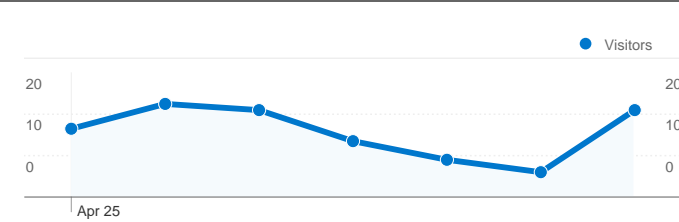

Site Usage

78 Visits

47.44% Bounce Rate

211 Pageviews

00:01:56 Avg. Time on Site

2.71 Pages/Visit

55.13% % New Visits

Visitors Overview

64 people visited this site

78 Visits

64 Absolute Unique Visitors

211 Pageviews

2.71 Average Pageviews

00:01:56 Time on Site

47.44% Bounce Rate

55.13% New Visits

78 visits came from 10 countries/territories

Site Usage

Country/Territory	Visits	Pages/Visit	Avg. Time on Site	% New Visits	Bounce Rate
(not set)	25	2.52	00:00:55	48.00%	44.00%
Serbia	22	3.27	00:02:02	45.45%	36.36%
Sweden	16	1.19	00:00:22	100.00%	87.50%
Germany	5	3.60	00:00:46	0.00%	20.00%
Hungary	4	5.25	00:13:20	50.00%	0.00%
Bosnia and Herzegovina	2	3.50	00:07:37	0.00%	0.00%
Australia	1	8.00	00:04:22	0.00%	0.00%
Poland	1	1.00	00:00:00	100.00%	100.00%
Croatia	1	1.00	00:00:00	100.00%	100.00%