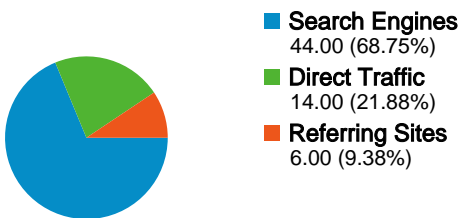

Traffic Sources Overview

Content Overview

Pages	Pageviews	% Pageviews
/indexhu.html	64	38.79%
/	55	33.33%
/indexsr.html	31	18.79%
/index.html	5	3.03%
/translate_c?hl=en&sl=hu&tl=sk	2	1.21%