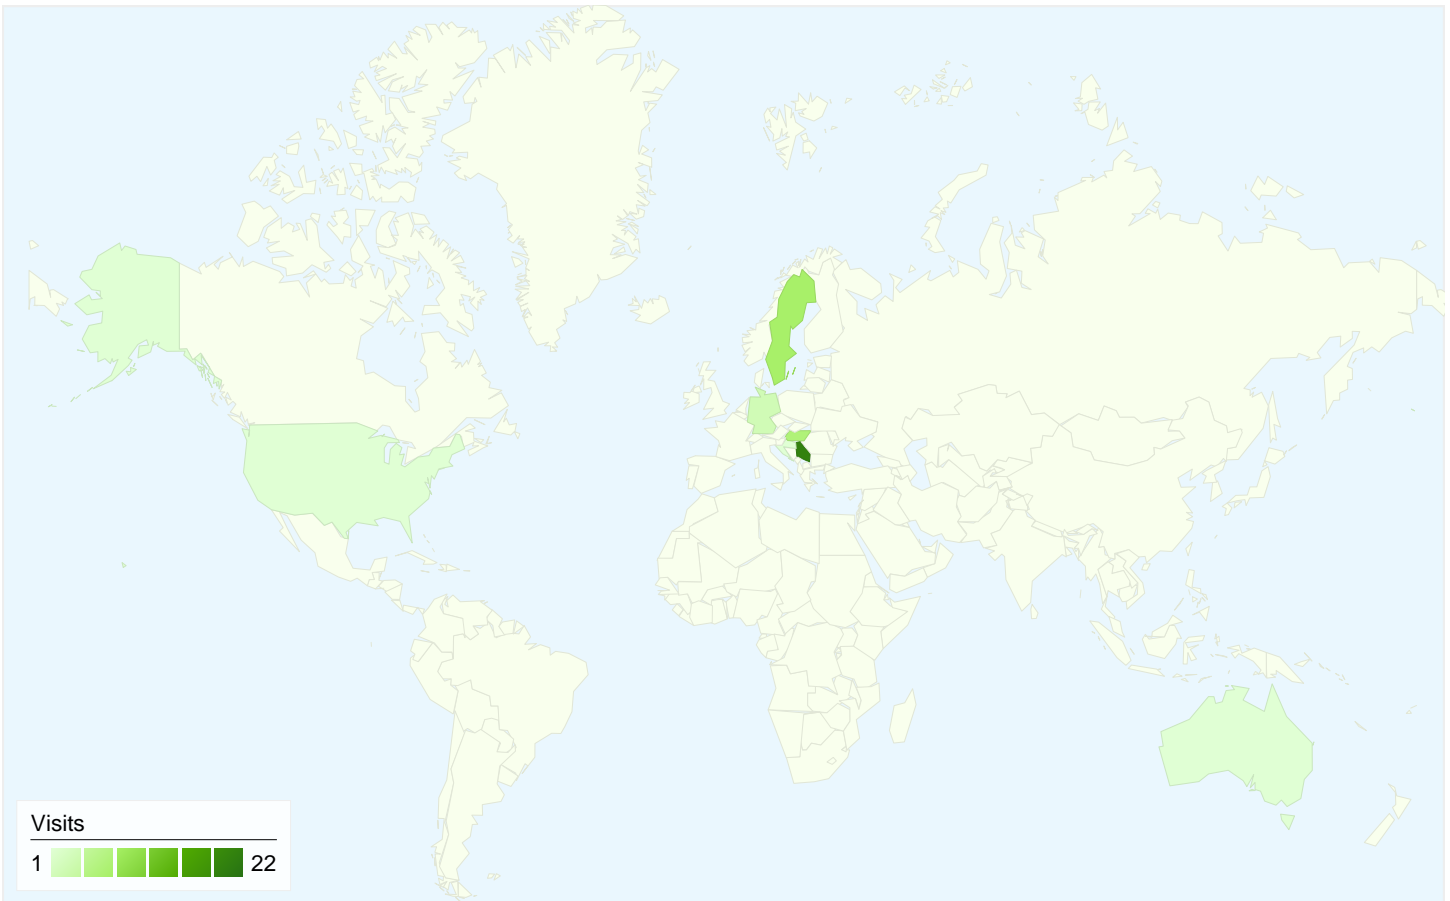

56 people visited this site

64 Visits

56 Absolute Unique Visitors

165 Pageviews

2.58 Average Pageviews

00:01:39 Time on Site

39.06% Bounce Rate

70.31% New Visits

-  **21.88%** Direct Traffic
-  **9.38%** Referring Sites
-  **68.75%** Search Engines

- **Search Engines**
44.00 (68.75%)
- **Direct Traffic**
14.00 (21.88%)
- **Referring Sites**
6.00 (9.38%)

Top Traffic Sources

64 visits came from 8 countries/territories

Site Usage

Country/Territory	Visits	Pages/Visit	Avg. Time on Site	% New Visits	Bounce Rate
(not set)	22	2.73	00:02:46	45.45%	27.27%
Serbia	21	2.14	00:00:56	85.71%	47.62%
Sweden	8	1.62	00:00:46	87.50%	62.50%
Hungary	7	2.57	00:01:54	100.00%	28.57%
Germany	3	8.33	00:02:06	0.00%	0.00%
Australia	1	2.00	00:00:04	100.00%	0.00%
Croatia	1	1.00	00:00:00	100.00%	100.00%
United States	1	1.00	00:00:00	100.00%	100.00%