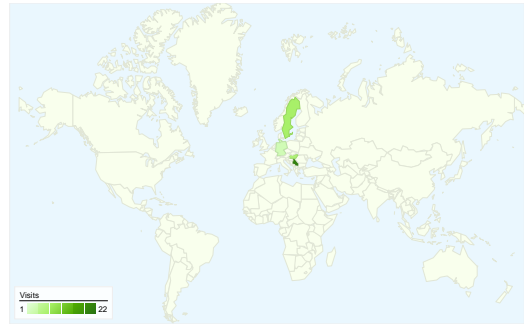

Site Usage

64 Visits

39.06% Bounce Rate

165 Pageviews

00:01:39 Avg. Time on Site

2.58 Pages/Visit

70.31% % New Visits

Visitors Overview

Visitors
 56

Map Overlay

Traffic Sources Overview

Content Overview

Pages	Pageviews	% Pageviews
/indexhu.html	64	38.79%
/	55	33.33%
/indexsr.html	31	18.79%
/index.html	5	3.03%
/translate_c?hl=en&sl=hu&tl=sk	2	1.21%

56 people visited this site

64 Visits

56 Absolute Unique Visitors

165 Pageviews

2.58 Average Pageviews

00:01:39 Time on Site

39.06% Bounce Rate

70.31% New Visits

64 visits came from 8 countries/territories

Site Usage

Country/Territory	Visits	Pages/Visit	Avg. Time on Site	% New Visits	Bounce Rate
(not set)	22	2.73	00:02:46	45.45%	27.27%
Serbia	21	2.14	00:00:56	85.71%	47.62%
Sweden	8	1.62	00:00:46	87.50%	62.50%
Hungary	7	2.57	00:01:54	100.00%	28.57%
Germany	3	8.33	00:02:06	0.00%	0.00%
Australia	1	2.00	00:00:04	100.00%	0.00%
Croatia	1	1.00	00:00:00	100.00%	100.00%
United States	1	1.00	00:00:00	100.00%	100.00%