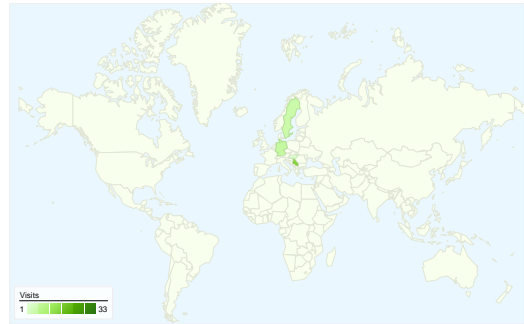

Site Usage

70 Visits

45.71% Bounce Rate

186 Pageviews

00:01:32 Avg. Time on Site

2.66 Pages/Visit

51.43% % New Visits

Visitors Overview

Visitors
58

Map Overlay

Traffic Sources Overview

- **Search Engines**
43.00 (61.43%)
- **Direct Traffic**
16.00 (22.86%)
- **Referring Sites**
11.00 (15.71%)

Content Overview

Pages	Pageviews	% Pageviews
/indexhu.html	83	44.62%
/	54	29.03%
/indexsr.html	33	17.74%
/index.html	7	3.76%
/translate_c?hl=en&prev=hp&ru	6	3.23%

58 people visited this site

70 Visits

58 Absolute Unique Visitors

186 Pageviews

2.66 Average Pageviews

00:01:32 Time on Site

45.71% Bounce Rate

51.43% New Visits

70 visits came from 11 countries/territories

Site Usage

Country/Territory	Visits	Pages/Visit	Avg. Time on Site	% New Visits	Bounce Rate
(not set)	33	2.61	00:02:04	36.36%	36.36%
Serbia	16	3.56	00:01:47	87.50%	50.00%
Germany	6	3.00	00:00:55	0.00%	0.00%
Sweden	5	1.00	00:00:00	100.00%	100.00%
Hungary	2	1.00	00:00:00	50.00%	100.00%
Brazil	2	1.50	00:00:00	0.00%	50.00%
Croatia	2	5.00	00:02:35	50.00%	50.00%
Lithuania	1	1.00	00:00:00	100.00%	100.00%
Poland	1	1.00	00:00:00	100.00%	100.00%