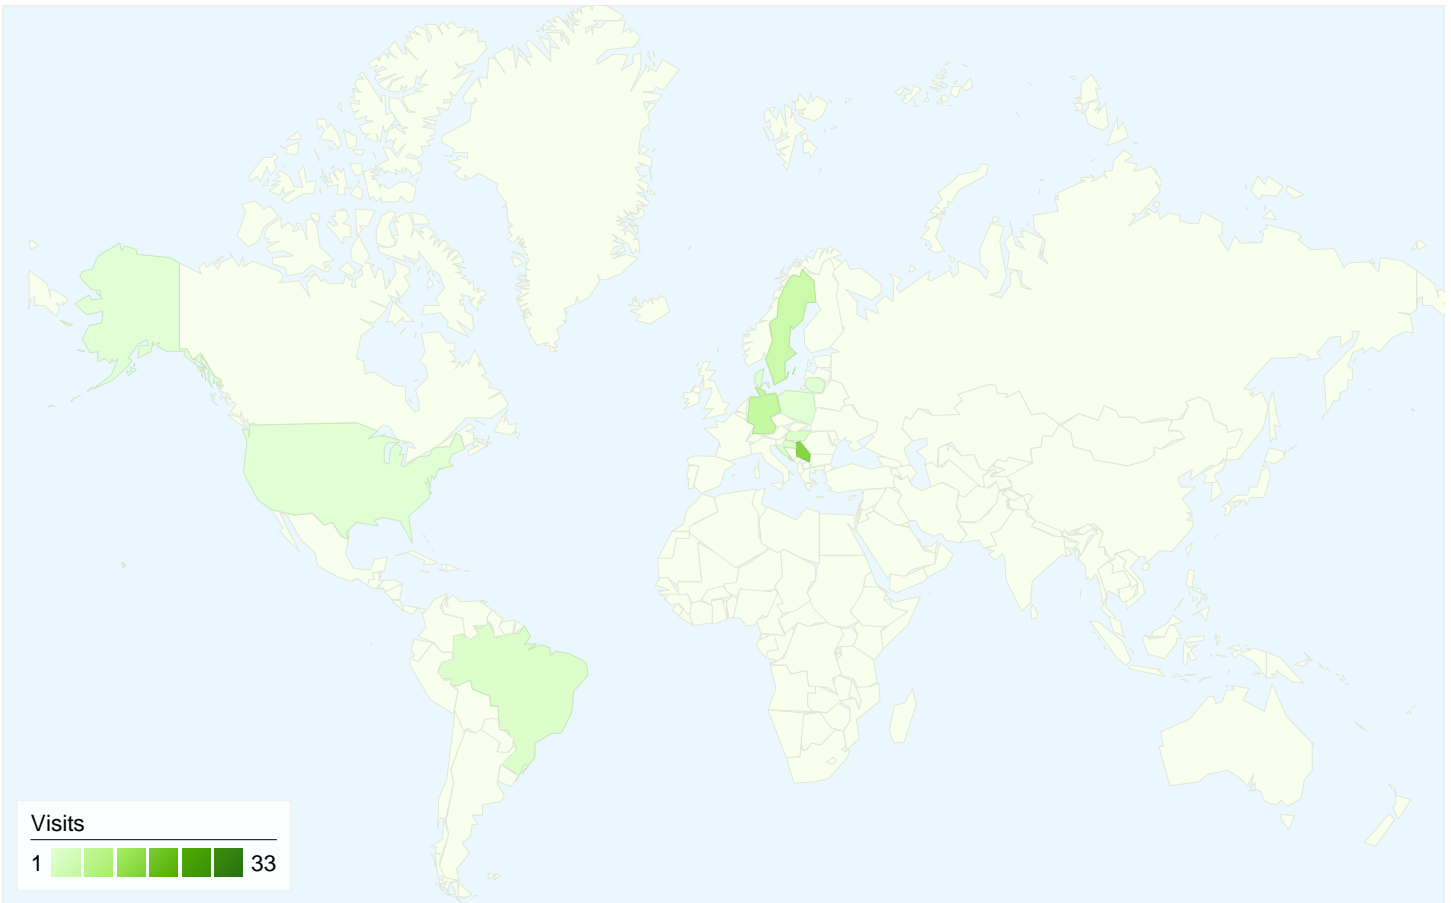

58 people visited this site

70 Visits

58 Absolute Unique Visitors

186 Pageviews

2.66 Average Pageviews

00:01:32 Time on Site

45.71% Bounce Rate

51.43% New Visits

Technical Profile

Browser	Visits	% visits	Connection Speed	Visits	% visits
Firefox	37	52.86%	Unknown	70	100.00%
Internet Explorer	17	24.29%			
Chrome	11	15.71%			
Opera	5	7.14%			

All traffic sources sent a total of 70 visits

70 visits came from 11 countries/territories

Site Usage

Country/Territory	Visits	Pages/Visit	Avg. Time on Site	% New Visits	Bounce Rate
(not set)	33	2.61	00:02:04	36.36%	36.36%
Serbia	16	3.56	00:01:47	87.50%	50.00%
Germany	6	3.00	00:00:55	0.00%	0.00%
Sweden	5	1.00	00:00:00	100.00%	100.00%
Hungary	2	1.00	00:00:00	50.00%	100.00%
Brazil	2	1.50	00:00:00	0.00%	50.00%
Croatia	2	5.00	00:02:35	50.00%	50.00%
Lithuania	1	1.00	00:00:00	100.00%	100.00%
Poland	1	1.00	00:00:00	100.00%	100.00%