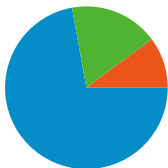

Traffic Sources Overview

- **Search Engines**
  57.00 (72.15%)
- **Direct Traffic**
  14.00 (17.72%)
- **Referring Sites**
  8.00 (10.13%)

Content Overview

Pages	Pageviews	% Pageviews
/indexhu.html	85	44.74%
/	69	36.32%
/indexsr.html	26	13.68%
/index.html	4	2.11%
/indexde.html	4	2.11%