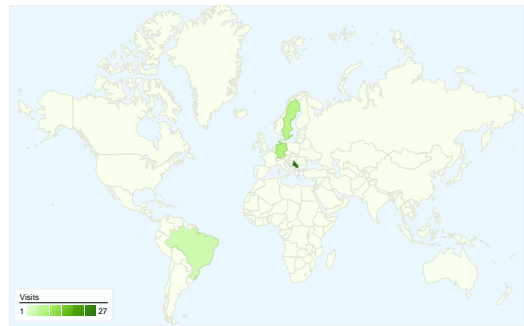

**Site Usage**

**79 Visits**

**44.30% Bounce Rate**

**190 Pageviews**

**00:02:11 Avg. Time on Site**

**2.41 Pages/Visit**

**46.84% % New Visits**

**Visitors Overview**

**Visitors**  
**58**

**Map Overlay**

**Traffic Sources Overview**

- **Search Engines**  
57.00 (72.15%)
- **Direct Traffic**  
14.00 (17.72%)
- **Referring Sites**  
8.00 (10.13%)

**Content Overview**

Pages	Pageviews	% Pageviews
/indexhu.html	85	44.74%
/	69	36.32%
/indexsr.html	26	13.68%
/index.html	4	2.11%
/indexde.html	4	2.11%

## All traffic sources sent a total of 79 visits

## 79 visits came from 10 countries/territories

Site Usage

Country/Territory	Visits	Pages/Visit	Avg. Time on Site	% New Visits	Bounce Rate
<b>Visits</b> <b>79</b> % of Site Total: 100.00%	<b>Pages/Visit</b> <b>2.41</b> Site Avg: 2.41 (0.00%)	<b>Avg. Time on Site</b> <b>00:02:11</b> Site Avg: 00:02:11 (0.00%)	<b>% New Visits</b> <b>48.10%</b> Site Avg: 46.84% (2.70%)	<b>Bounce Rate</b> <b>44.30%</b> Site Avg: 44.30% (0.00%)	
Serbia	27	2.33	00:02:30	51.85%	44.44%
(not set)	26	2.38	00:02:32	26.92%	23.08%
Germany	8	3.62	00:01:26	37.50%	25.00%
Sweden	7	1.29	00:00:04	85.71%	71.43%
Brazil	4	1.00	00:00:00	25.00%	100.00%
Hungary	3	6.33	00:09:15	100.00%	66.67%
Slovenia	1	1.00	00:00:00	100.00%	100.00%
Switzerland	1	1.00	00:00:00	100.00%	100.00%
South Korea	1	1.00	00:00:00	100.00%	100.00%