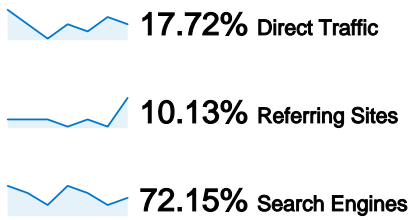

**Site Usage**

**79 Visits**

**44.30% Bounce Rate**

**190 Pageviews**

**00:02:11 Avg. Time on Site**

**2.41 Pages/Visit**

**46.84% % New Visits**

**Visitors Overview**

**Visitors**  
**58**

**Map Overlay**

**Traffic Sources Overview**

- **Search Engines**  
57.00 (72.15%)
- **Direct Traffic**  
14.00 (17.72%)
- **Referring Sites**  
8.00 (10.13%)

**Content Overview**

Pages	Pageviews	% Pageviews
/indexhu.html	85	44.74%
/	69	36.32%
/indexsr.html	26	13.68%
/index.html	4	2.11%
/indexde.html	4	2.11%

## 58 people visited this site

79 Visits

58 Absolute Unique Visitors

190 Pageviews

2.41 Average Pageviews

00:02:11 Time on Site

44.30% Bounce Rate

46.84% New Visits

## All traffic sources sent a total of 79 visits