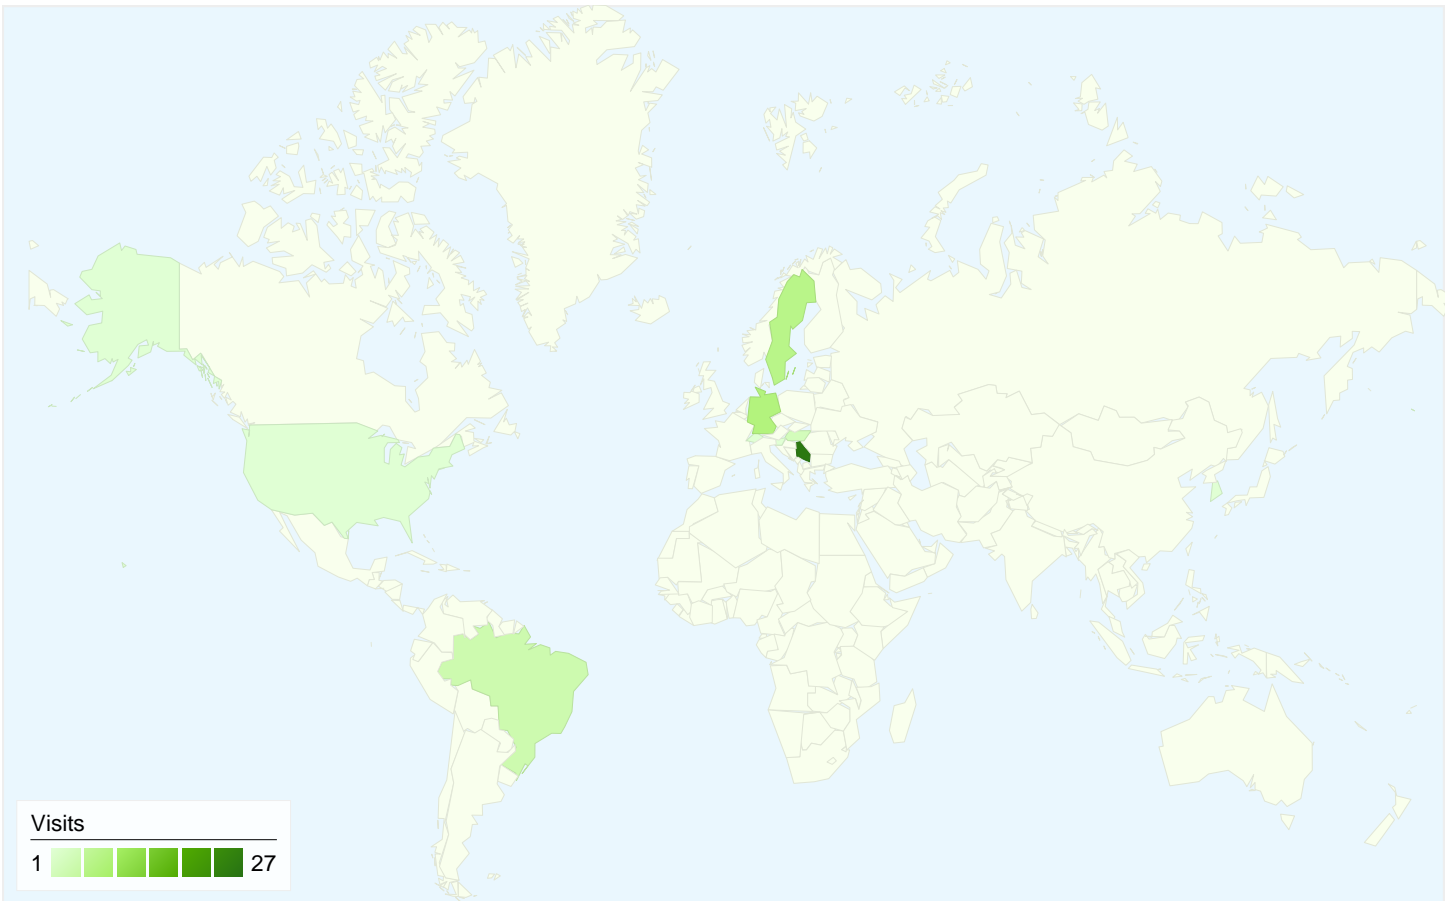

**Visitors**  
**58**

**Map Overlay**

**Traffic Sources Overview**

- **Search Engines**  
57.00 (72.15%)
- **Direct Traffic**  
14.00 (17.72%)
- **Referring Sites**  
8.00 (10.13%)

**Content Overview**

Pages	Pageviews	% Pageviews
/indexhu.html	85	44.74%
/	69	36.32%
/indexsr.html	26	13.68%
/index.html	4	2.11%
/indexde.html	4	2.11%

## 58 people visited this site

79 Visits

58 Absolute Unique Visitors

190 Pageviews

2.41 Average Pageviews

00:02:11 Time on Site

44.30% Bounce Rate

46.84% New Visits

## All traffic sources sent a total of 79 visits

## 79 visits came from 10 countries/territories

Site Usage

Country/Territory	Visits	Pages/Visit	Avg. Time on Site	% New Visits	Bounce Rate
<b>Visits</b> <b>79</b> % of Site Total: 100.00%	<b>Pages/Visit</b> <b>2.41</b> Site Avg: 2.41 (0.00%)	<b>Avg. Time on Site</b> <b>00:02:11</b> Site Avg: 00:02:11 (0.00%)	<b>% New Visits</b> <b>48.10%</b> Site Avg: 46.84% (2.70%)	<b>Bounce Rate</b> <b>44.30%</b> Site Avg: 44.30% (0.00%)	
Serbia	27	2.33	00:02:30	51.85%	44.44%
(not set)	26	2.38	00:02:32	26.92%	23.08%
Germany	8	3.62	00:01:26	37.50%	25.00%
Sweden	7	1.29	00:00:04	85.71%	71.43%
Brazil	4	1.00	00:00:00	25.00%	100.00%
Hungary	3	6.33	00:09:15	100.00%	66.67%
Slovenia	1	1.00	00:00:00	100.00%	100.00%
Switzerland	1	1.00	00:00:00	100.00%	100.00%
South Korea	1	1.00	00:00:00	100.00%	100.00%