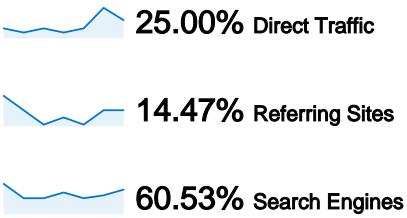

Site Usage

76 Visits

35.53% Bounce Rate

218 Pageviews

00:02:14 Avg. Time on Site

2.87 Pages/Visit

61.84% % New Visits

Visitors Overview

64 people visited this site

76 Visits

64 Absolute Unique Visitors

218 Pageviews

2.87 Average Pageviews

00:02:14 Time on Site

35.53% Bounce Rate

61.84% New Visits

Technical Profile

Browser	Visits	% visits	Connection Speed	Visits	% visits
Firefox	49	64.47%	Unknown	76	100.00%
Internet Explorer	14	18.42%			
Chrome	9	11.84%			
Opera	2	2.63%			
Safari	1	1.32%			

All traffic sources sent a total of 76 visits

76 visits came from 9 countries/territories

Site Usage

Country/Territory	Visits	Pages/Visit	Avg. Time on Site	% New Visits	Bounce Rate
(not set)	32	2.94	00:02:37	46.88%	34.38%
Serbia	24	2.42	00:01:26	75.00%	33.33%
Germany	9	3.67	00:03:25	44.44%	22.22%
Hungary	5	1.60	00:00:50	100.00%	40.00%
Slovakia	2	7.00	00:03:59	100.00%	50.00%
Brazil	1	1.00	00:00:00	0.00%	100.00%
Sweden	1	1.00	00:00:00	100.00%	100.00%
Romania	1	1.00	00:00:00	100.00%	100.00%
United States	1	8.00	00:09:25	100.00%	0.00%