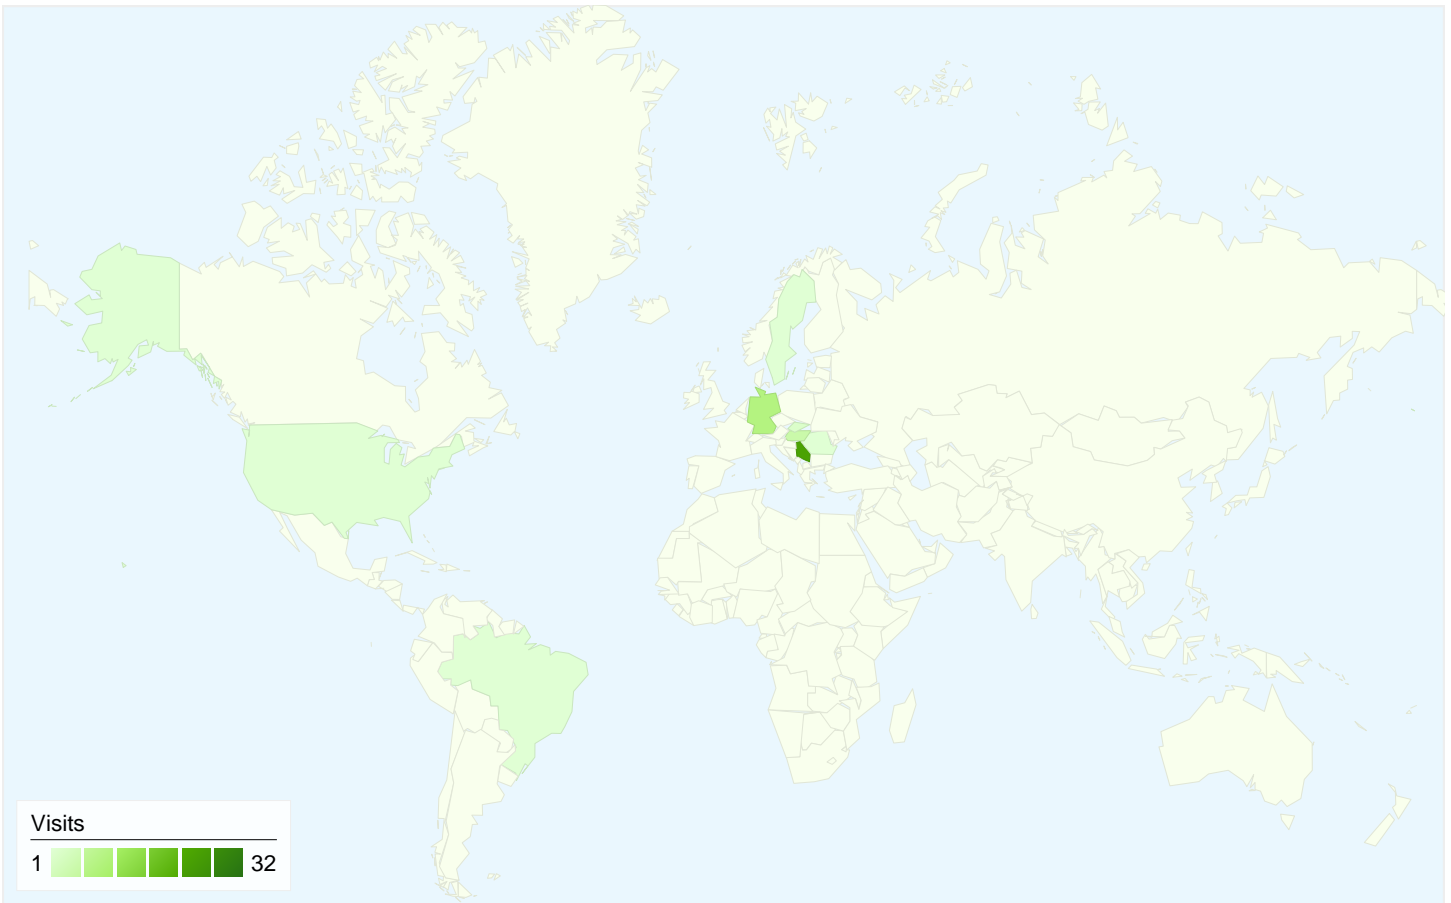

Visitors
64

Map Overlay

Traffic Sources Overview

- **Search Engines**
46.00 (60.53%)
- **Direct Traffic**
19.00 (25.00%)
- **Referring Sites**
11.00 (14.47%)

Content Overview

Pages	Pageviews	% Pageviews
/indexhu.html	93	42.66%
/	63	28.90%
/indexsr.html	34	15.60%
/translate_c?hl=en&prev=hp&ru	9	4.13%
/index.html	7	3.21%

64 people visited this site

76 Visits

64 Absolute Unique Visitors

218 Pageviews

2.87 Average Pageviews

00:02:14 Time on Site

35.53% Bounce Rate

61.84% New Visits

Technical Profile

Browser	Visits	% visits	Connection Speed	Visits	% visits
Firefox	49	64.47%	Unknown	76	100.00%
Internet Explorer	14	18.42%			
Chrome	9	11.84%			
Opera	2	2.63%			
Safari	1	1.32%			

All traffic sources sent a total of 76 visits

76 visits came from 9 countries/territories

Site Usage

Country/Territory	Visits	Pages/Visit	Avg. Time on Site	% New Visits	Bounce Rate
(not set)	32	2.94	00:02:37	46.88%	34.38%
Serbia	24	2.42	00:01:26	75.00%	33.33%
Germany	9	3.67	00:03:25	44.44%	22.22%
Hungary	5	1.60	00:00:50	100.00%	40.00%
Slovakia	2	7.00	00:03:59	100.00%	50.00%
Brazil	1	1.00	00:00:00	0.00%	100.00%
Sweden	1	1.00	00:00:00	100.00%	100.00%
Romania	1	1.00	00:00:00	100.00%	100.00%
United States	1	8.00	00:09:25	100.00%	0.00%