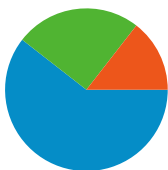

Traffic Sources Overview

- **Search Engines**
  46.00 (60.53%)
- **Direct Traffic**
  19.00 (25.00%)
- **Referring Sites**
  11.00 (14.47%)

Content Overview

Pages	Pageviews	% Pageviews
/indexhu.html	93	42.66%
/	63	28.90%
/indexsr.html	34	15.60%
/translate_c?hl=en&prev=hp&ru	9	4.13%
/index.html	7	3.21%