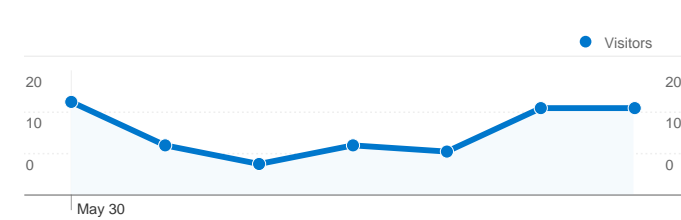

Site Usage

76 Visits

35.53% Bounce Rate

218 Pageviews

00:02:14 Avg. Time on Site

2.87 Pages/Visit

61.84% % New Visits

Visitors Overview

64 people visited this site

76 Visits

64 Absolute Unique Visitors

218 Pageviews

2.87 Average Pageviews

00:02:14 Time on Site

35.53% Bounce Rate

61.84% New Visits

76 visits came from 9 countries/territories

Site Usage

Country/Territory	Visits	Pages/Visit	Avg. Time on Site	% New Visits	Bounce Rate
(not set)	32	2.94	00:02:37	46.88%	34.38%
Serbia	24	2.42	00:01:26	75.00%	33.33%
Germany	9	3.67	00:03:25	44.44%	22.22%
Hungary	5	1.60	00:00:50	100.00%	40.00%
Slovakia	2	7.00	00:03:59	100.00%	50.00%
Brazil	1	1.00	00:00:00	0.00%	100.00%
Sweden	1	1.00	00:00:00	100.00%	100.00%
Romania	1	1.00	00:00:00	100.00%	100.00%
United States	1	8.00	00:09:25	100.00%	0.00%

Pages on this site were viewed a total of 218 times

218 Pageviews

131 Unique Views

35.53% Bounce Rate

Top Content

Pages	Pageviews	% Pageviews
/indexhu.html	93	42.66%
/	63	28.90%
/indexsr.html	34	15.60%
/translate_c?hl=en&prev=hp&rurl=translate.google.com&sl=hu&tl=	9	4.13%
/index.html	7	3.21%