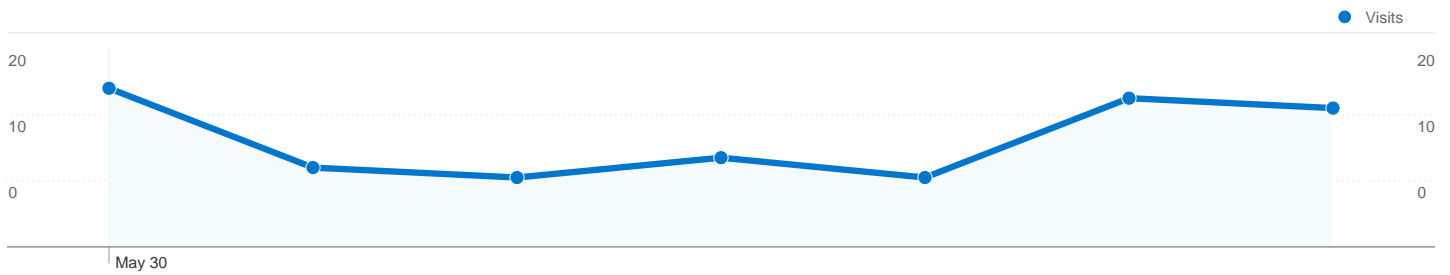

All traffic sources sent a total of 76 visits