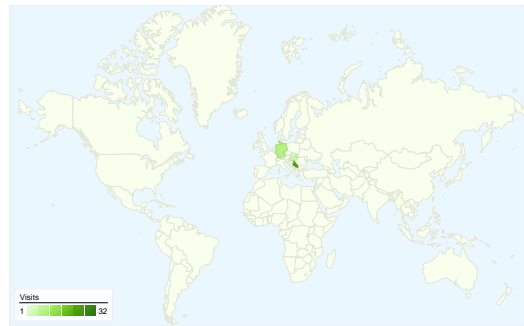

Site Usage

76 Visits

35.53% Bounce Rate

218 Pageviews

00:02:14 Avg. Time on Site

2.87 Pages/Visit

61.84% % New Visits

Visitors Overview

Visitors
64

Map Overlay

Traffic Sources Overview

- **Search Engines**
46.00 (60.53%)
- **Direct Traffic**
19.00 (25.00%)
- **Referring Sites**
11.00 (14.47%)

Content Overview

Pages	Pageviews	% Pageviews
/indexhu.html	93	42.66%
/	63	28.90%
/indexsr.html	34	15.60%
/translate_c?hl=en&prev=hp&ru	9	4.13%
/index.html	7	3.21%

64 people visited this site

76 Visits

64 Absolute Unique Visitors

218 Pageviews

2.87 Average Pageviews

00:02:14 Time on Site

35.53% Bounce Rate

61.84% New Visits

76 visits came from 9 countries/territories

Site Usage

Country/Territory	Visits	Pages/Visit	Avg. Time on Site	% New Visits	Bounce Rate
(not set)	32	2.94	00:02:37	46.88%	34.38%
Serbia	24	2.42	00:01:26	75.00%	33.33%
Germany	9	3.67	00:03:25	44.44%	22.22%
Hungary	5	1.60	00:00:50	100.00%	40.00%
Slovakia	2	7.00	00:03:59	100.00%	50.00%
Brazil	1	1.00	00:00:00	0.00%	100.00%
Sweden	1	1.00	00:00:00	100.00%	100.00%
Romania	1	1.00	00:00:00	100.00%	100.00%
United States	1	8.00	00:09:25	100.00%	0.00%