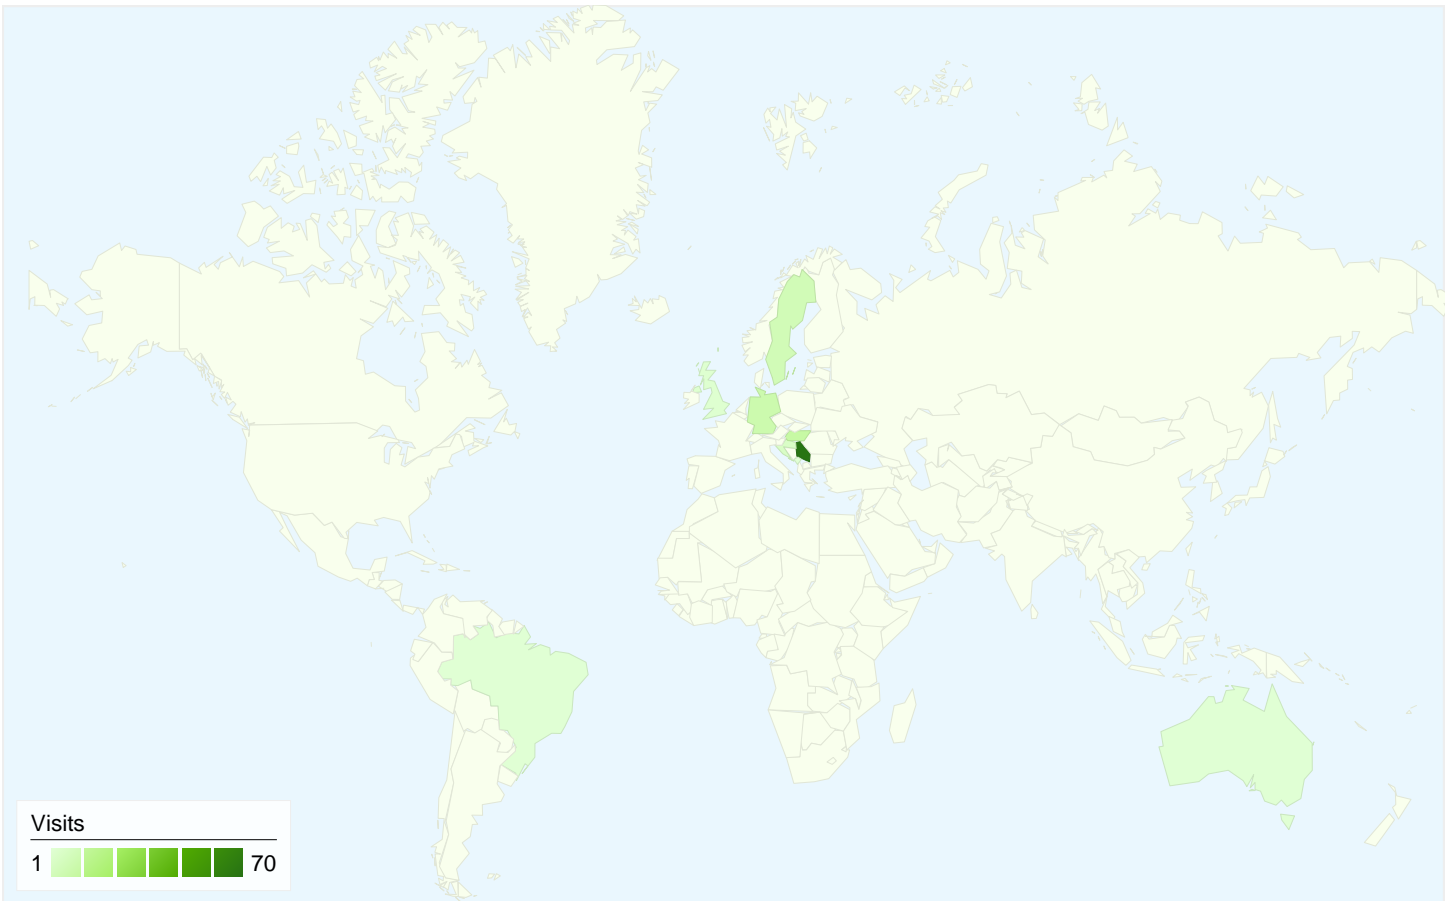

81 people visited this site

110 Visits

81 Absolute Unique Visitors

340 Pageviews

3.09 Average Pageviews

00:02:59 Time on Site

38.18% Bounce Rate

51.82% New Visits

Technical Profile

Browser	Visits	% visits	Connection Speed	Visits	% visits
Firefox	48	43.64%	Unknown	110	100.00%
Chrome	36	32.73%			
Internet Explorer	16	14.55%			
Opera	9	8.18%			
Safari	1	0.91%			

All traffic sources sent a total of 110 visits

110 visits came from 10 countries/territories

Site Usage

Country/Territory	Visits	Pages/Visit	Avg. Time on Site	% New Visits	Bounce Rate
Visits 110 % of Site Total: 100.00%	Pages/Visit 3.09 Site Avg: 3.09 (0.00%)	Avg. Time on Site 00:02:59 Site Avg: 00:02:59 (0.00%)	% New Visits 51.82% Site Avg: 51.82% (0.00%)	Bounce Rate 38.18% Site Avg: 38.18% (0.00%)	
Serbia	70	3.03	00:03:48	51.43%	35.71%
Hungary	11	5.55	00:01:48	45.45%	45.45%
Germany	9	3.22	00:00:46	22.22%	0.00%
Sweden	7	1.86	00:00:23	100.00%	85.71%
Croatia	4	2.00	00:03:09	50.00%	25.00%
(not set)	4	1.50	00:00:15	25.00%	75.00%
United Kingdom	2	3.00	00:09:16	100.00%	50.00%
Australia	1	2.00	00:00:11	100.00%	0.00%
Brazil	1	1.00	00:00:00	0.00%	100.00%