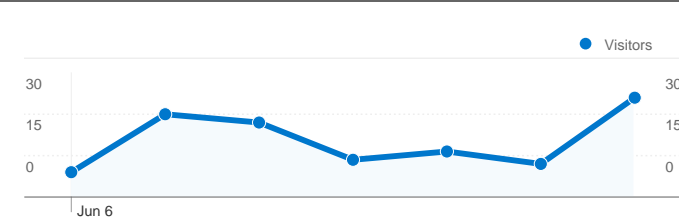

Site Usage

110 Visits

38.18% Bounce Rate

340 Pageviews

00:02:59 Avg. Time on Site

3.09 Pages/Visit

51.82% % New Visits

Visitors Overview

81 people visited this site

110 Visits

81 Absolute Unique Visitors

340 Pageviews

3.09 Average Pageviews

00:02:59 Time on Site

38.18% Bounce Rate

51.82% New Visits

110 visits came from 10 countries/territories

Site Usage

Country/Territory	Visits	Pages/Visit	Avg. Time on Site	% New Visits	Bounce Rate
Visits 110 % of Site Total: 100.00%	Pages/Visit 3.09 Site Avg: 3.09 (0.00%)	Avg. Time on Site 00:02:59 Site Avg: 00:02:59 (0.00%)	% New Visits 51.82% Site Avg: 51.82% (0.00%)	Bounce Rate 38.18% Site Avg: 38.18% (0.00%)	
Serbia	70	3.03	00:03:48	51.43%	35.71%
Hungary	11	5.55	00:01:48	45.45%	45.45%
Germany	9	3.22	00:00:46	22.22%	0.00%
Sweden	7	1.86	00:00:23	100.00%	85.71%
Croatia	4	2.00	00:03:09	50.00%	25.00%
(not set)	4	1.50	00:00:15	25.00%	75.00%
United Kingdom	2	3.00	00:09:16	100.00%	50.00%
Australia	1	2.00	00:00:11	100.00%	0.00%
Brazil	1	1.00	00:00:00	0.00%	100.00%