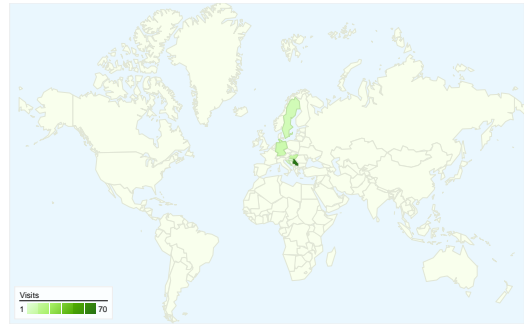

Site Usage

110 Visits

38.18% Bounce Rate

340 Pageviews

00:02:59 Avg. Time on Site

3.09 Pages/Visit

51.82% % New Visits

Visitors Overview

Visitors
81

Map Overlay

Traffic Sources Overview

- **Search Engines**
76.00 (69.09%)
- **Referring Sites**
18.00 (16.36%)
- **Direct Traffic**
16.00 (14.55%)

Content Overview

Pages	Pageviews	% Pageviews
/indexhu.html	125	36.76%
/	77	22.65%
/indexsr.html	74	21.76%
/translate_c?hl=en&prev=hp&ru	24	7.06%
/index.html	21	6.18%

81 people visited this site

110 Visits

81 Absolute Unique Visitors

340 Pageviews

3.09 Average Pageviews

00:02:59 Time on Site

38.18% Bounce Rate

51.82% New Visits

110 visits came from 10 countries/territories

Site Usage

Country/Territory	Visits	Pages/Visit	Avg. Time on Site	% New Visits	Bounce Rate
Visits 110 % of Site Total: 100.00%	Pages/Visit 3.09 Site Avg: 3.09 (0.00%)	Avg. Time on Site 00:02:59 Site Avg: 00:02:59 (0.00%)	% New Visits 51.82% Site Avg: 51.82% (0.00%)	Bounce Rate 38.18% Site Avg: 38.18% (0.00%)	
Serbia	70	3.03	00:03:48	51.43%	35.71%
Hungary	11	5.55	00:01:48	45.45%	45.45%
Germany	9	3.22	00:00:46	22.22%	0.00%
Sweden	7	1.86	00:00:23	100.00%	85.71%
Croatia	4	2.00	00:03:09	50.00%	25.00%
(not set)	4	1.50	00:00:15	25.00%	75.00%
United Kingdom	2	3.00	00:09:16	100.00%	50.00%
Australia	1	2.00	00:00:11	100.00%	0.00%
Brazil	1	1.00	00:00:00	0.00%	100.00%