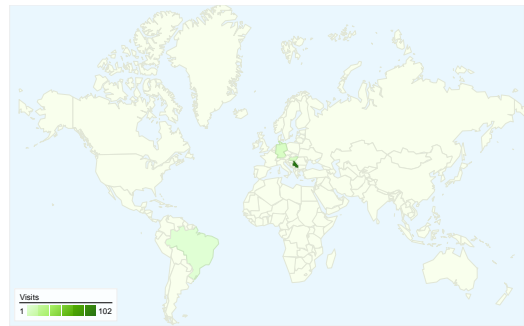

Site Usage

125 Visits

36.80% Bounce Rate

293 Pageviews

00:01:39 Avg. Time on Site

2.34 Pages/Visit

39.20% % New Visits

Visitors Overview

Visitors
78

Map Overlay

Traffic Sources Overview

- **Search Engines**
94.00 (75.20%)
- **Referring Sites**
17.00 (13.60%)
- **Direct Traffic**
14.00 (11.20%)

Content Overview

Pages	Pageviews	% Pageviews
/indexhu.html	107	36.52%
/	89	30.38%
/indexsr.html	86	29.35%
/indexde.html	5	1.71%
/index.html	4	1.37%

78 people visited this site

125 Visits

78 Absolute Unique Visitors

293 Pageviews

2.34 Average Pageviews

00:01:39 Time on Site

36.80% Bounce Rate

39.20% New Visits

125 visits came from 12 countries/territories

Site Usage

Country/Territory	Visits	Pages/Visit	Avg. Time on Site	% New Visits	Bounce Rate
Visits 125 % of Site Total: 100.00%	Pages/Visit 2.34 Site Avg: 2.34 (0.00%)	Avg. Time on Site 00:01:39 Site Avg: 00:01:39 (0.00%)	% New Visits 39.20% Site Avg: 39.20% (0.00%)	Bounce Rate 36.80% Site Avg: 36.80% (0.00%)	
Serbia	102	2.40	00:01:51	39.22%	33.33%
Germany	6	2.83	00:01:47	0.00%	16.67%
Hungary	6	2.33	00:00:45	50.00%	50.00%
(not set)	3	1.00	00:00:00	0.00%	100.00%
Sweden	1	1.00	00:00:00	100.00%	100.00%
Bosnia and Herzegovina	1	2.00	00:00:07	100.00%	0.00%
Brazil	1	1.00	00:00:00	0.00%	100.00%
Canada	1	1.00	00:00:00	100.00%	100.00%
Montenegro	1	4.00	00:02:14	100.00%	0.00%