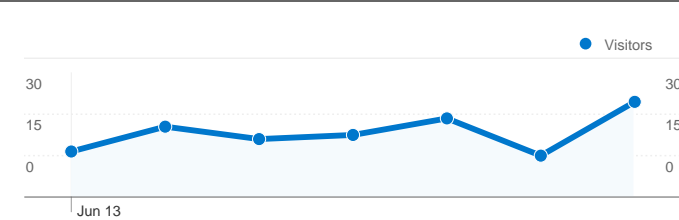

Site Usage

125 Visits

36.80% Bounce Rate

293 Pageviews

00:01:39 Avg. Time on Site

2.34 Pages/Visit

39.20% % New Visits

Visitors Overview

78 people visited this site

125 Visits

78 Absolute Unique Visitors

293 Pageviews

2.34 Average Pageviews

00:01:39 Time on Site

36.80% Bounce Rate

39.20% New Visits

125 visits came from 12 countries/territories

Site Usage

Country/Territory	Visits	Pages/Visit	Avg. Time on Site	% New Visits	Bounce Rate
Visits 125 % of Site Total: 100.00%	Pages/Visit 2.34 Site Avg: 2.34 (0.00%)	Avg. Time on Site 00:01:39 Site Avg: 00:01:39 (0.00%)	% New Visits 39.20% Site Avg: 39.20% (0.00%)	Bounce Rate 36.80% Site Avg: 36.80% (0.00%)	
Serbia	102	2.40	00:01:51	39.22%	33.33%
Germany	6	2.83	00:01:47	0.00%	16.67%
Hungary	6	2.33	00:00:45	50.00%	50.00%
(not set)	3	1.00	00:00:00	0.00%	100.00%
Sweden	1	1.00	00:00:00	100.00%	100.00%
Bosnia and Herzegovina	1	2.00	00:00:07	100.00%	0.00%
Brazil	1	1.00	00:00:00	0.00%	100.00%
Canada	1	1.00	00:00:00	100.00%	100.00%
Montenegro	1	4.00	00:02:14	100.00%	0.00%

Austria	1	1.00	00:00:00	100.00%	100.00%
					1 - 10 of 12

Pages on this site were viewed a total of 293 times

293 Pageviews

192 Unique Views

36.80% Bounce Rate

Top Content

Pages	Pageviews	% Pageviews
/indexhu.html	107	36.52%
/	89	30.38%
/indexsr.html	86	29.35%
/indexde.html	5	1.71%
/index.html	4	1.37%