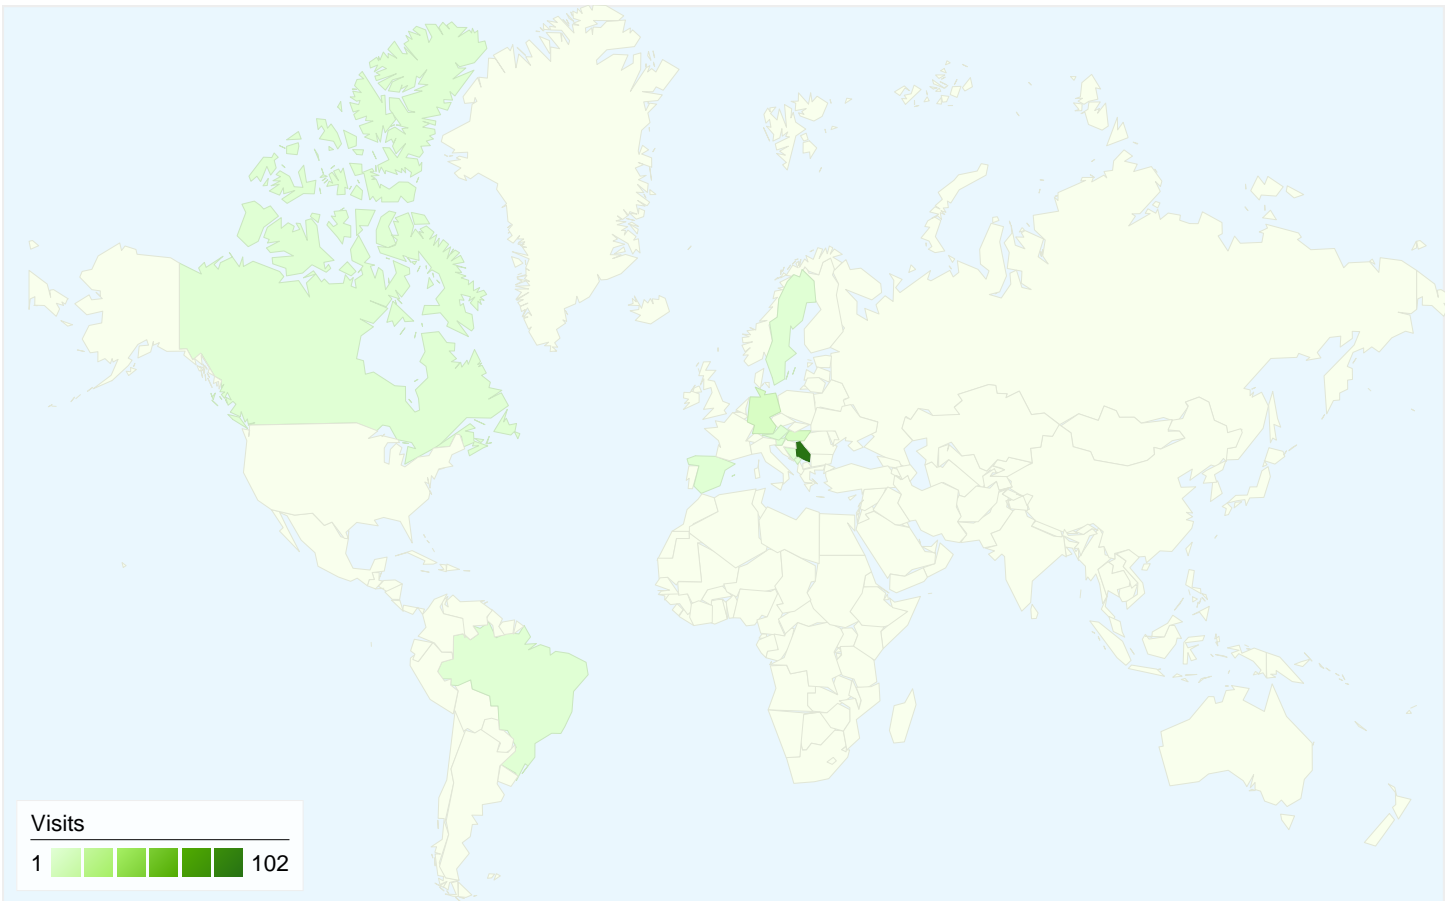

All traffic sources sent a total of 125 visits

-  11.20% Direct Traffic
-  13.60% Referring Sites
-  75.20% Search Engines

- Search Engines
94.00 (75.20%)
- Referring Sites
17.00 (13.60%)
- Direct Traffic
14.00 (11.20%)

125 visits came from 12 countries/territories

Site Usage

Country/Territory	Visits	Pages/Visit	Avg. Time on Site	% New Visits	Bounce Rate
Visits 125 % of Site Total: 100.00%	Pages/Visit 2.34 Site Avg: 2.34 (0.00%)	Avg. Time on Site 00:01:39 Site Avg: 00:01:39 (0.00%)	% New Visits 39.20% Site Avg: 39.20% (0.00%)	Bounce Rate 36.80% Site Avg: 36.80% (0.00%)	
Serbia	102	2.40	00:01:51	39.22%	33.33%
Germany	6	2.83	00:01:47	0.00%	16.67%
Hungary	6	2.33	00:00:45	50.00%	50.00%
(not set)	3	1.00	00:00:00	0.00%	100.00%
Sweden	1	1.00	00:00:00	100.00%	100.00%
Bosnia and Herzegovina	1	2.00	00:00:07	100.00%	0.00%
Brazil	1	1.00	00:00:00	0.00%	100.00%
Canada	1	1.00	00:00:00	100.00%	100.00%
Montenegro	1	4.00	00:02:14	100.00%	0.00%