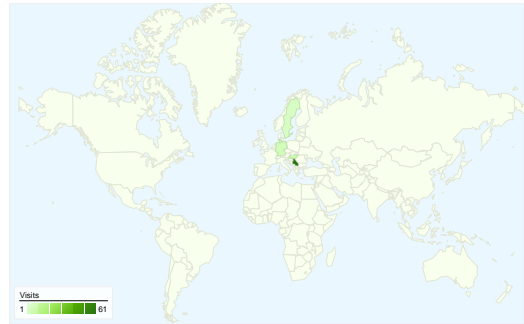

**Site Usage**

87 Visits

41.38% Bounce Rate

190 Pageviews

00:01:34 Avg. Time on Site

2.18 Pages/Visit

50.57% % New Visits

**Visitors Overview**

**Visitors**  
**71**

**Map Overlay**

**Traffic Sources Overview**

- **Search Engines**  
67.00 (77.01%)
- **Direct Traffic**  
13.00 (14.94%)
- **Referring Sites**  
7.00 (8.05%)

**Content Overview**

Pages	Pageviews	% Pageviews
/indexhu.html	87	45.79%
/	53	27.89%
/indexsr.html	45	23.68%
/index.html	2	1.05%
/translate_c?hl=en&prev=hp&ru	1	0.53%

## 87 visits came from 11 countries/territories

Albania	1	1.00	00:00:00	100.00%	100.00%
					1 - 10 of 11

Pages on this site were viewed a total of 190 times

190 Pageviews

131 Unique Views

41.38% Bounce Rate