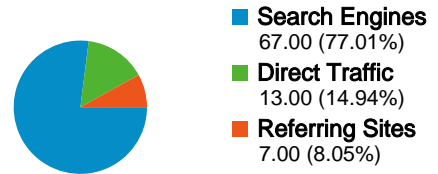

## 71 people visited this site

87 Visits

71 Absolute Unique Visitors

190 Pageviews

2.18 Average Pageviews

00:01:34 Time on Site

41.38% Bounce Rate

50.57% New Visits

## Technical Profile

Browser	Visits	% visits
Firefox	38	43.68%
Chrome	22	25.29%
Internet Explorer	20	22.99%
Opera	6	6.90%
Mozilla	1	1.15%

Connection Speed	Visits	% visits
Unknown	87	100.00%

All traffic sources sent a total of 87 visits

-  14.94% Direct Traffic
-  8.05% Referring Sites
-  77.01% Search Engines