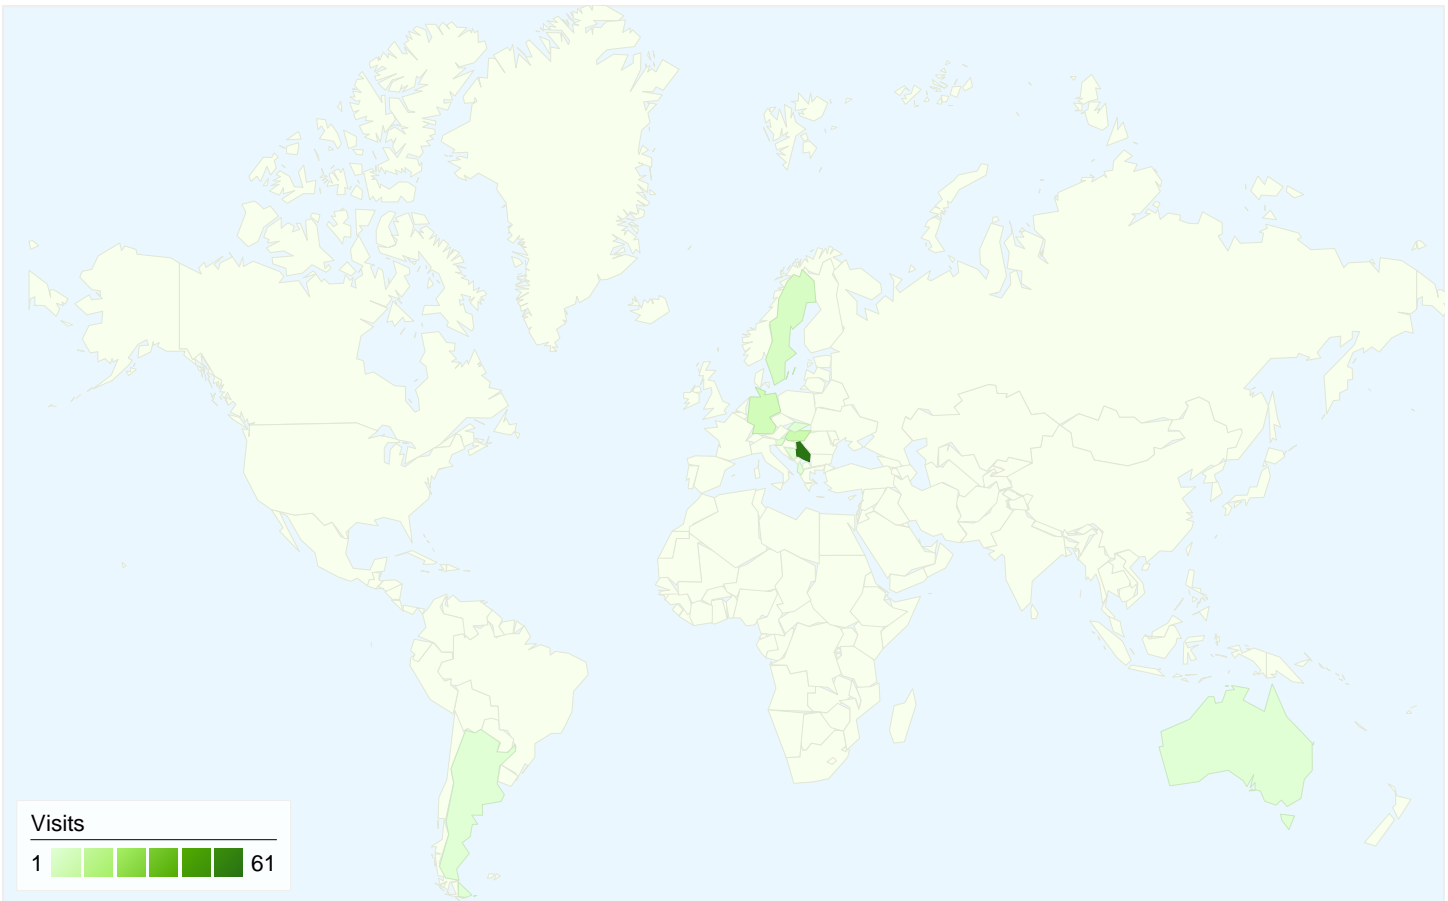

## 71 people visited this site

87 Visits

71 Absolute Unique Visitors

190 Pageviews

2.18 Average Pageviews

00:01:34 Time on Site

41.38% Bounce Rate

50.57% New Visits

## 87 visits came from 11 countries/territories