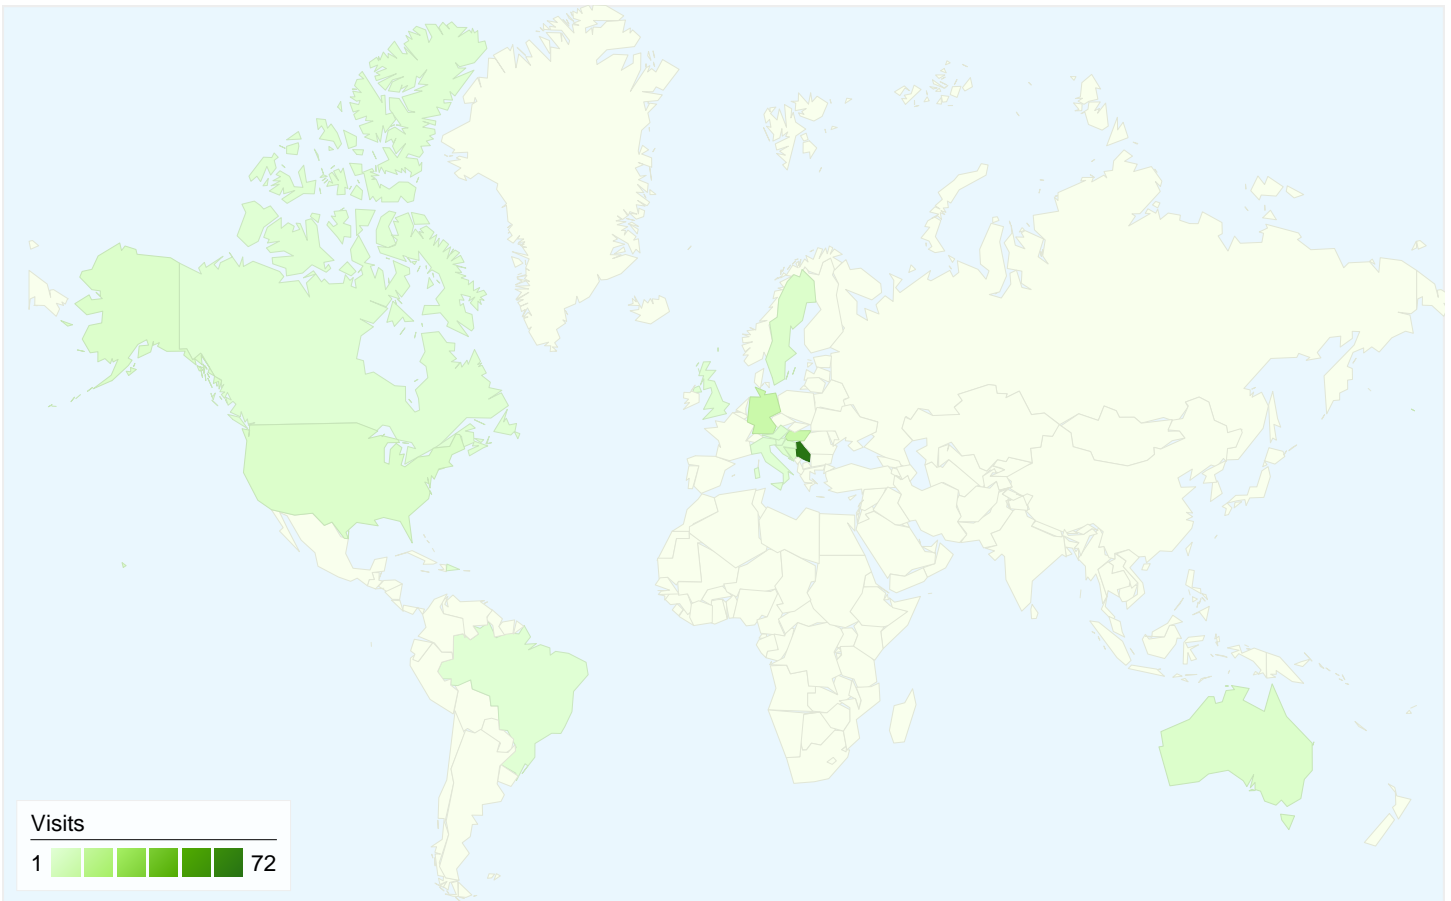

**Visitors**  
**91**

**Map Overlay**

**Traffic Sources Overview**

- **Search Engines**  
72.00 (62.61%)
- **Direct Traffic**  
24.00 (20.87%)
- **Referring Sites**  
19.00 (16.52%)

**Content Overview**

Pages	Pageviews	% Pageviews
/indexhu.html	105	42.34%
/	82	33.06%
/indexsr.html	42	16.94%
/index.html	7	2.82%
/indexde.html	6	2.42%

## 91 people visited this site

115 Visits

91 Absolute Unique Visitors

248 Pageviews

2.16 Average Pageviews

00:01:47 Time on Site

40.87% Bounce Rate

53.91% New Visits

## Technical Profile

Browser	Visits	% visits	Connection Speed	Visits	% visits
Firefox	66	57.39%	Unknown	115	100.00%
Chrome	29	25.22%			
Internet Explorer	11	9.57%			
Opera	7	6.09%			
Safari	2	1.74%			

All traffic sources sent a total of 115 visits

## 115 visits came from 15 countries/territories

Site Usage

Country/Territory	Visits	Pages/Visit	Avg. Time on Site	% New Visits	Bounce Rate
<b>Visits</b> <b>115</b> % of Site Total: 100.00%	<b>Pages/Visit</b> <b>2.16</b> Site Avg: 2.16 (0.00%)	<b>Avg. Time on Site</b> <b>00:01:47</b> Site Avg: 00:01:47 (0.00%)	<b>% New Visits</b> <b>53.91%</b> Site Avg: 53.91% (0.00%)	<b>Bounce Rate</b> <b>40.87%</b> Site Avg: 40.87% (0.00%)	
Serbia	72	2.22	00:01:54	50.00%	37.50%
Germany	10	2.60	00:01:16	20.00%	0.00%
Hungary	10	1.90	00:02:58	70.00%	60.00%
Bosnia and Herzegovina	4	2.25	00:01:27	25.00%	25.00%
United States	3	1.00	00:00:00	100.00%	100.00%
Australia	3	1.33	00:00:38	66.67%	66.67%
Sweden	3	1.00	00:00:00	100.00%	100.00%
Croatia	2	1.00	00:00:00	100.00%	100.00%
Austria	2	1.50	00:00:23	100.00%	50.00%