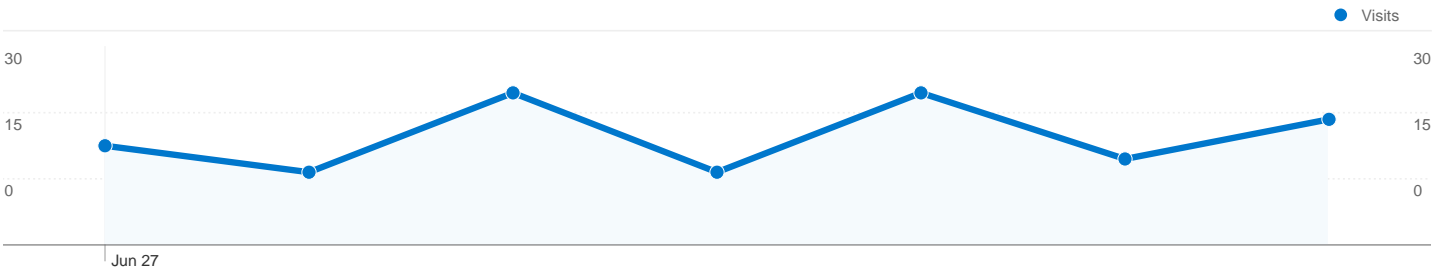

All traffic sources sent a total of 115 visits

- 20.87% Direct Traffic
- 16.52% Referring Sites
- 62.61% Search Engines

- Search Engines
  72.00 (62.61%)
- Direct Traffic
  24.00 (20.87%)
- Referring Sites
  19.00 (16.52%)

Top Traffic Sources

Sources	Visits	% visits	Keywords	Visits	% visits
google (organic)	65	56.52%	bajsa	38	52.78%
(direct) ((none))	24	20.87%	bajsa honlapja	10	13.89%
yahoo (organic)	5	4.35%	bajsanet	5	6.94%
translate.google.com (referral)	4	3.48%	us	4	5.56%
vojvodinaonline.com (referral)	4	3.48%	bajša	3	4.17%