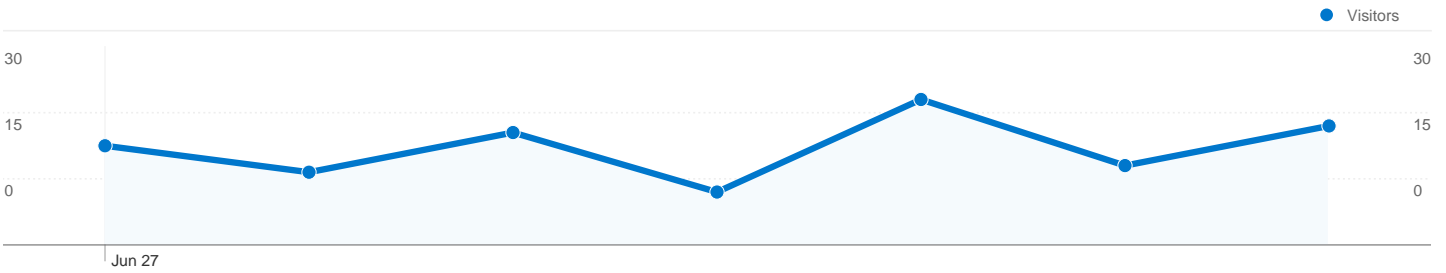

**Site Usage**

**115 Visits**

**40.87% Bounce Rate**

**248 Pageviews**

**00:01:47 Avg. Time on Site**

**2.16 Pages/Visit**

**53.91% % New Visits**

**Visitors Overview**

## 91 people visited this site

115 Visits

91 Absolute Unique Visitors

248 Pageviews

2.16 Average Pageviews

00:01:47 Time on Site

40.87% Bounce Rate

53.91% New Visits