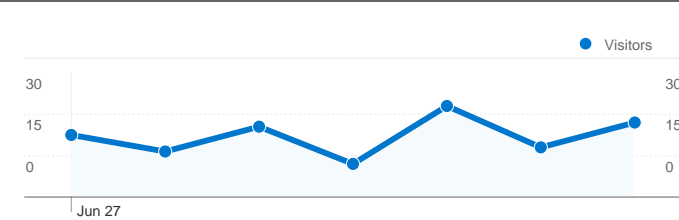

**Site Usage**

**115 Visits**

**40.87% Bounce Rate**

**248 Pageviews**

**00:01:47 Avg. Time on Site**

**2.16 Pages/Visit**

**53.91% % New Visits**

**Visitors Overview**

## 91 people visited this site

115 Visits

91 Absolute Unique Visitors

248 Pageviews

2.16 Average Pageviews

00:01:47 Time on Site

40.87% Bounce Rate

53.91% New Visits

## 115 visits came from 15 countries/territories

Site Usage

Country/Territory	Visits	Pages/Visit	Avg. Time on Site	% New Visits	Bounce Rate
<b>Visits</b> <b>115</b> % of Site Total: 100.00%	<b>Pages/Visit</b> <b>2.16</b> Site Avg: 2.16 (0.00%)	<b>Avg. Time on Site</b> <b>00:01:47</b> Site Avg: 00:01:47 (0.00%)	<b>% New Visits</b> <b>53.91%</b> Site Avg: 53.91% (0.00%)	<b>Bounce Rate</b> <b>40.87%</b> Site Avg: 40.87% (0.00%)	
Serbia	72	2.22	00:01:54	50.00%	37.50%
Germany	10	2.60	00:01:16	20.00%	0.00%
Hungary	10	1.90	00:02:58	70.00%	60.00%
Bosnia and Herzegovina	4	2.25	00:01:27	25.00%	25.00%
United States	3	1.00	00:00:00	100.00%	100.00%
Australia	3	1.33	00:00:38	66.67%	66.67%
Sweden	3	1.00	00:00:00	100.00%	100.00%
Croatia	2	1.00	00:00:00	100.00%	100.00%
Austria	2	1.50	00:00:23	100.00%	50.00%

United Kingdom	1	3.00	00:00:00	0.00%	0.00%
					1 - 10 of 15

Pages on this site were viewed a total of 248 times

 248 Pageviews

 175 Unique Views

 40.87% Bounce Rate