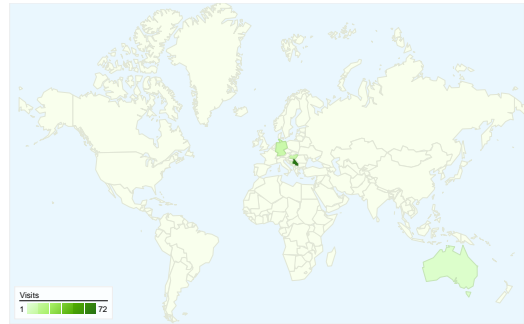

**Site Usage**

**115 Visits**

**40.87% Bounce Rate**

**248 Pageviews**

**00:01:47 Avg. Time on Site**

**2.16 Pages/Visit**

**53.91% % New Visits**

**Visitors Overview**

**Visitors**  
**91**

**Map Overlay**

**Traffic Sources Overview**

- **Search Engines**  
72.00 (62.61%)
- **Direct Traffic**  
24.00 (20.87%)
- **Referring Sites**  
19.00 (16.52%)

**Content Overview**

Pages	Pageviews	% Pageviews
/indexhu.html	105	42.34%
/	82	33.06%
/indexsr.html	42	16.94%
/index.html	7	2.82%
/indexde.html	6	2.42%

## 115 visits came from 15 countries/territories

Site Usage

Country/Territory	Visits	Pages/Visit	Avg. Time on Site	% New Visits	Bounce Rate
<b>Visits</b> <b>115</b> % of Site Total: 100.00%	<b>Pages/Visit</b> <b>2.16</b> Site Avg: 2.16 (0.00%)	<b>Avg. Time on Site</b> <b>00:01:47</b> Site Avg: 00:01:47 (0.00%)	<b>% New Visits</b> <b>53.91%</b> Site Avg: 53.91% (0.00%)	<b>Bounce Rate</b> <b>40.87%</b> Site Avg: 40.87% (0.00%)	
Serbia	72	2.22	00:01:54	50.00%	37.50%
Germany	10	2.60	00:01:16	20.00%	0.00%
Hungary	10	1.90	00:02:58	70.00%	60.00%
Bosnia and Herzegovina	4	2.25	00:01:27	25.00%	25.00%
United States	3	1.00	00:00:00	100.00%	100.00%
Australia	3	1.33	00:00:38	66.67%	66.67%
Sweden	3	1.00	00:00:00	100.00%	100.00%
Croatia	2	1.00	00:00:00	100.00%	100.00%
Austria	2	1.50	00:00:23	100.00%	50.00%

United Kingdom	1	3.00	00:00:00	0.00%	0.00%
					1 - 10 of 15

Pages on this site were viewed a total of 248 times

 248 Pageviews

 175 Unique Views

 40.87% Bounce Rate