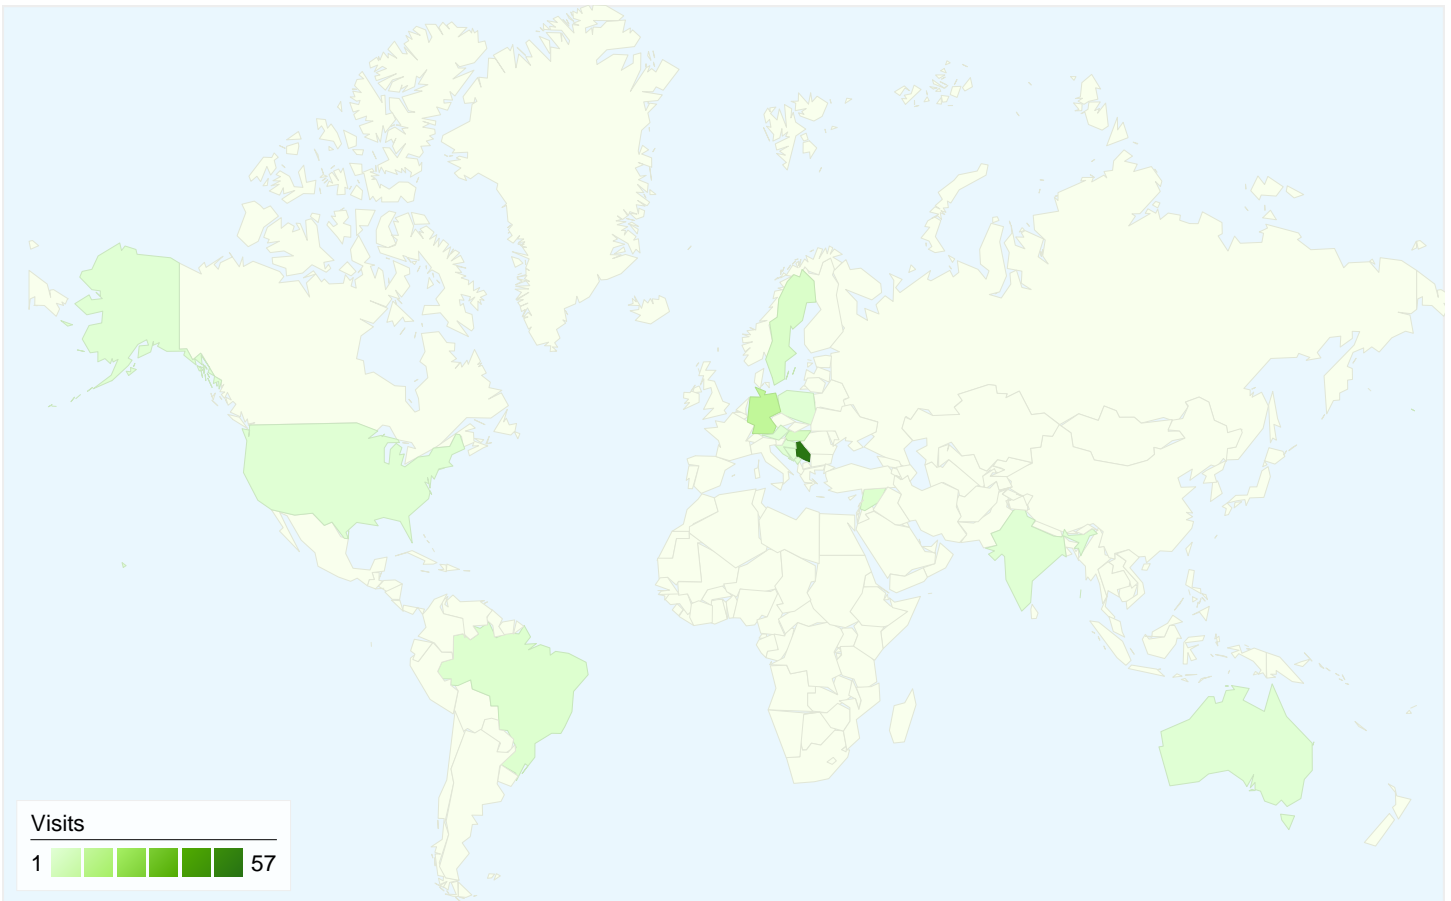

Visitors
68

Map Overlay

Traffic Sources Overview

- **Search Engines**
59.00 (67.82%)
- **Direct Traffic**
15.00 (17.24%)
- **Referring Sites**
13.00 (14.94%)

Content Overview

Pages	Pageviews	% Pageviews
/indexhu.html	92	44.23%
/	56	26.92%
/indexsr.html	49	23.56%
/index.html	7	3.37%
/indexde.html	2	0.96%

68 people visited this site

87 Visits

68 Absolute Unique Visitors

208 Pageviews

2.39 Average Pageviews

00:03:46 Time on Site

40.23% Bounce Rate

56.32% New Visits

All traffic sources sent a total of 87 visits

- Search Engines**
59.00 (67.82%)
- Direct Traffic**
15.00 (17.24%)
- Referring Sites**
13.00 (14.94%)

Top Traffic Sources

Sources	Visits	% visits	Keywords	Visits	% visits
google (organic)	51	58.62%	bajsa	26	44.07%
(direct) ((none))	15	17.24%	bajsa honlapja	10	16.95%
facebook.com (referral)	7	8.05%	bajsanet	5	8.47%
yahoo (organic)	4	4.60%	us	4	6.78%
search (organic)	3	3.45%	bajsa in serbien	3	5.08%

87 visits came from 14 countries/territories

Site Usage

Country/Territory	Visits	Pages/Visit	Avg. Time on Site	% New Visits	Bounce Rate
Serbia	57	2.49	00:04:44	54.39%	33.33%
Germany	11	3.27	00:00:30	27.27%	18.18%
Hungary	4	1.75	00:02:32	75.00%	50.00%
Sweden	3	1.00	00:00:00	100.00%	100.00%
Syria	2	1.00	00:00:00	100.00%	100.00%
Brazil	2	1.00	00:00:00	50.00%	100.00%
Australia	1	4.00	00:19:15	100.00%	0.00%
India	1	1.00	00:00:00	100.00%	100.00%
Austria	1	1.00	00:00:00	100.00%	100.00%