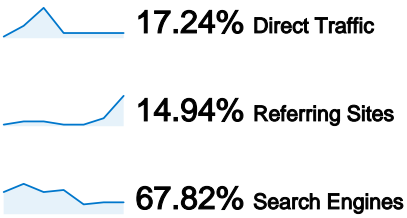

Site Usage

87 Visits

40.23% Bounce Rate

208 Pageviews

00:03:46 Avg. Time on Site

2.39 Pages/Visit

56.32% % New Visits

Visitors Overview

68 people visited this site

87 Visits

68 Absolute Unique Visitors

208 Pageviews

2.39 Average Pageviews

00:03:46 Time on Site

40.23% Bounce Rate

56.32% New Visits

All traffic sources sent a total of 87 visits

- Search Engines**
59.00 (67.82%)
- Direct Traffic**
15.00 (17.24%)
- Referring Sites**
13.00 (14.94%)

Top Traffic Sources

Sources	Visits	% visits	Keywords	Visits	% visits
google (organic)	51	58.62%	bajsa	26	44.07%
(direct) ((none))	15	17.24%	bajsa honlapja	10	16.95%
facebook.com (referral)	7	8.05%	bajsanet	5	8.47%
yahoo (organic)	4	4.60%	us	4	6.78%
search (organic)	3	3.45%	bajsa in serbien	3	5.08%