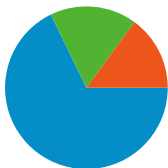

Traffic Sources Overview

- **Search Engines**
  59.00 (67.82%)
- **Direct Traffic**
  15.00 (17.24%)
- **Referring Sites**
  13.00 (14.94%)

Content Overview

Pages	Pageviews	% Pageviews
/indexhu.html	92	44.23%
/	56	26.92%
/indexsr.html	49	23.56%
/index.html	7	3.37%
/indexde.html	2	0.96%