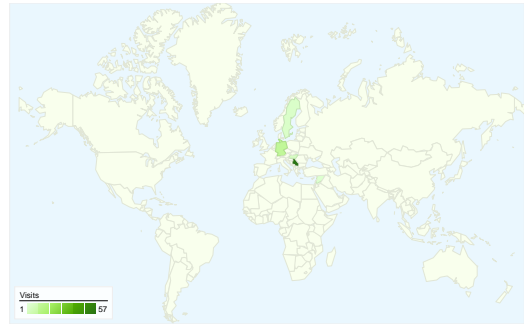

Site Usage

87 Visits

40.23% Bounce Rate

208 Pageviews

00:03:46 Avg. Time on Site

2.39 Pages/Visit

56.32% % New Visits

Visitors Overview

Visitors
68

Map Overlay

Traffic Sources Overview

- **Search Engines**
59.00 (67.82%)
- **Direct Traffic**
15.00 (17.24%)
- **Referring Sites**
13.00 (14.94%)

Content Overview

Pages	Pageviews	% Pageviews
/indexhu.html	92	44.23%
/	56	26.92%
/indexsr.html	49	23.56%
/index.html	7	3.37%
/indexde.html	2	0.96%

All traffic sources sent a total of 87 visits

- Search Engines**
59.00 (67.82%)
- Direct Traffic**
15.00 (17.24%)
- Referring Sites**
13.00 (14.94%)

Top Traffic Sources

Sources	Visits	% visits	Keywords	Visits	% visits
google (organic)	51	58.62%	bajsa	26	44.07%
(direct) ((none))	15	17.24%	bajsa honlapja	10	16.95%
facebook.com (referral)	7	8.05%	bajsanet	5	8.47%
yahoo (organic)	4	4.60%	us	4	6.78%
search (organic)	3	3.45%	bajsa in serbien	3	5.08%

87 visits came from 14 countries/territories

Site Usage

Country/Territory	Visits	Pages/Visit	Avg. Time on Site	% New Visits	Bounce Rate
Serbia	57	2.49	00:04:44	54.39%	33.33%
Germany	11	3.27	00:00:30	27.27%	18.18%
Hungary	4	1.75	00:02:32	75.00%	50.00%
Sweden	3	1.00	00:00:00	100.00%	100.00%
Syria	2	1.00	00:00:00	100.00%	100.00%
Brazil	2	1.00	00:00:00	50.00%	100.00%
Australia	1	4.00	00:19:15	100.00%	0.00%
India	1	1.00	00:00:00	100.00%	100.00%
Austria	1	1.00	00:00:00	100.00%	100.00%