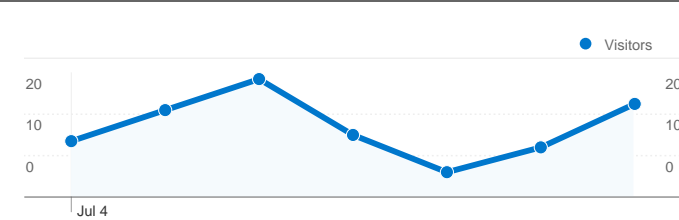

Site Usage

87 Visits

40.23% Bounce Rate

208 Pageviews

00:03:46 Avg. Time on Site

2.39 Pages/Visit

56.32% % New Visits

Visitors Overview

68 people visited this site

87 Visits

68 Absolute Unique Visitors

208 Pageviews

2.39 Average Pageviews

00:03:46 Time on Site

40.23% Bounce Rate

56.32% New Visits

87 visits came from 14 countries/territories

Site Usage

Country/Territory	Visits	Pages/Visit	Avg. Time on Site	% New Visits	Bounce Rate
Serbia	57	2.49	00:04:44	54.39%	33.33%
Germany	11	3.27	00:00:30	27.27%	18.18%
Hungary	4	1.75	00:02:32	75.00%	50.00%
Sweden	3	1.00	00:00:00	100.00%	100.00%
Syria	2	1.00	00:00:00	100.00%	100.00%
Brazil	2	1.00	00:00:00	50.00%	100.00%
Australia	1	4.00	00:19:15	100.00%	0.00%
India	1	1.00	00:00:00	100.00%	100.00%
Austria	1	1.00	00:00:00	100.00%	100.00%