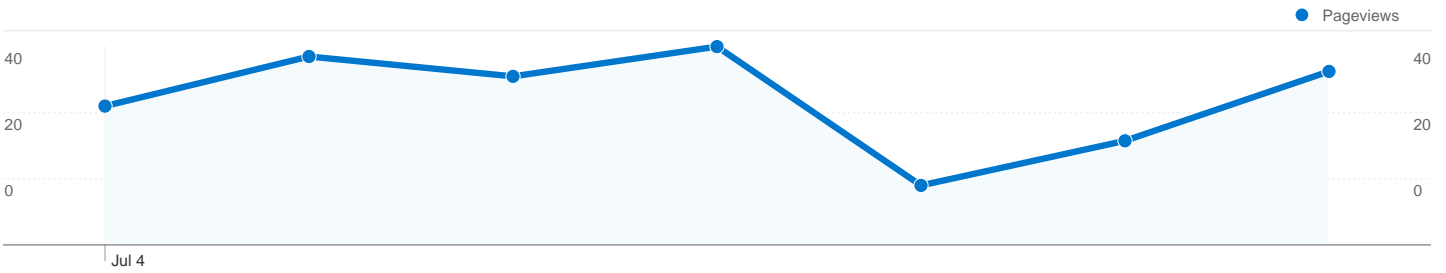

Pages on this site were viewed a total of 208 times

208 Pageviews

130 Unique Views

40.23% Bounce Rate

Top Content

Pages	Pageviews	% Pageviews
/indexhu.html	92	44.23%
/	56	26.92%
/indexsr.html	49	23.56%
/index.html	7	3.37%
/indexde.html	2	0.96%