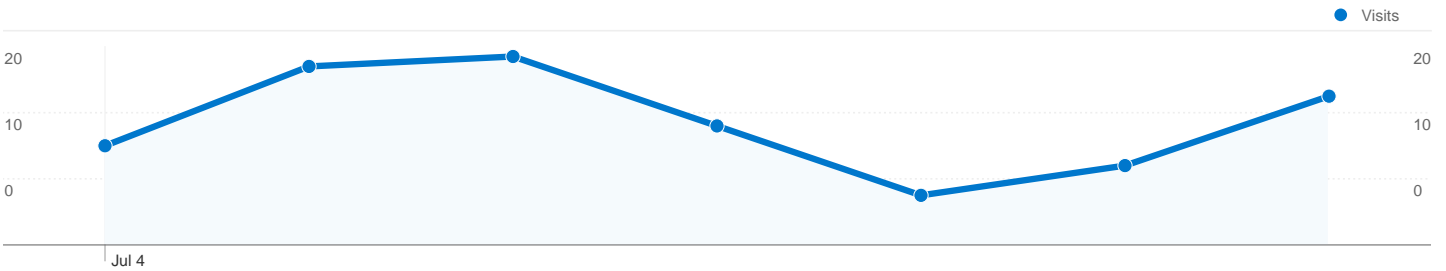

All traffic sources sent a total of 87 visits