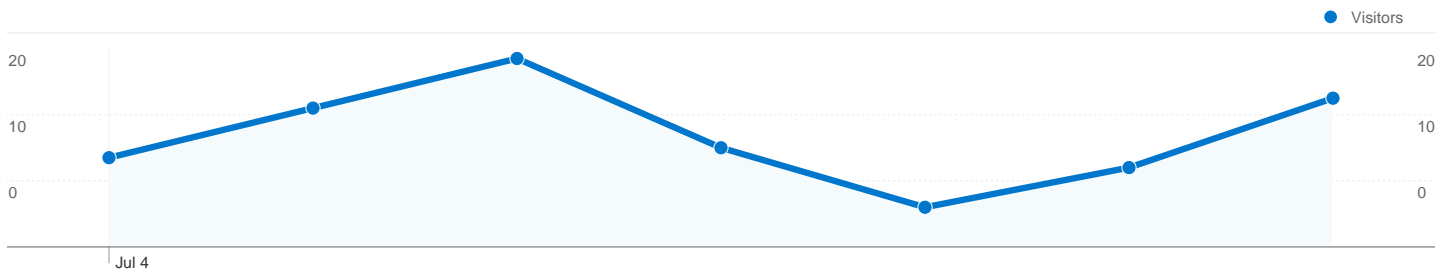

Site Usage

87 Visits

40.23% Bounce Rate

208 Pageviews

00:03:46 Avg. Time on Site

2.39 Pages/Visit

56.32% % New Visits

Visitors Overview

Visitors
68

Map Overlay

Traffic Sources Overview

- **Search Engines**
59.00 (67.82%)
- **Direct Traffic**
15.00 (17.24%)
- **Referring Sites**
13.00 (14.94%)

Content Overview

Pages	Pageviews	% Pageviews
/indexhu.html	92	44.23%
/	56	26.92%
/indexsr.html	49	23.56%
/index.html	7	3.37%
/indexde.html	2	0.96%

68 people visited this site

87 Visits

68 Absolute Unique Visitors

208 Pageviews

2.39 Average Pageviews

00:03:46 Time on Site

40.23% Bounce Rate

56.32% New Visits

87 visits came from 14 countries/territories

Site Usage

Country/Territory	Visits	Pages/Visit	Avg. Time on Site	% New Visits	Bounce Rate
Serbia	57	2.49	00:04:44	54.39%	33.33%
Germany	11	3.27	00:00:30	27.27%	18.18%
Hungary	4	1.75	00:02:32	75.00%	50.00%
Sweden	3	1.00	00:00:00	100.00%	100.00%
Syria	2	1.00	00:00:00	100.00%	100.00%
Brazil	2	1.00	00:00:00	50.00%	100.00%
Australia	1	4.00	00:19:15	100.00%	0.00%
India	1	1.00	00:00:00	100.00%	100.00%
Austria	1	1.00	00:00:00	100.00%	100.00%