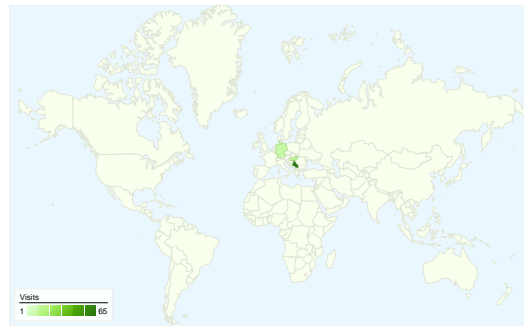

**Site Usage**

**108 Visits**

**32.41% Bounce Rate**

**318 Pageviews**

**00:02:38 Avg. Time on Site**

**2.94 Pages/Visit**

**56.48% % New Visits**

**Visitors Overview**

**Visitors**  
**79**

**Map Overlay**

**Traffic Sources Overview**

- **Search Engines**  
72.00 (66.67%)
- **Direct Traffic**  
24.00 (22.22%)
- **Referring Sites**  
12.00 (11.11%)

**Content Overview**

Pages	Pageviews	% Pageviews
/indexhu.html	134	42.14%
/	87	27.36%
/indexsr.html	67	21.07%
/indexde.html	8	2.52%
/index.html	7	2.20%

All traffic sources sent a total of 108 visits

-  22.22% Direct Traffic
-  11.11% Referring Sites
-  66.67% Search Engines

- Search Engines  
72.00 (66.67%)
- Direct Traffic  
24.00 (22.22%)
- Referring Sites  
12.00 (11.11%)

## 108 visits came from 10 countries/territories