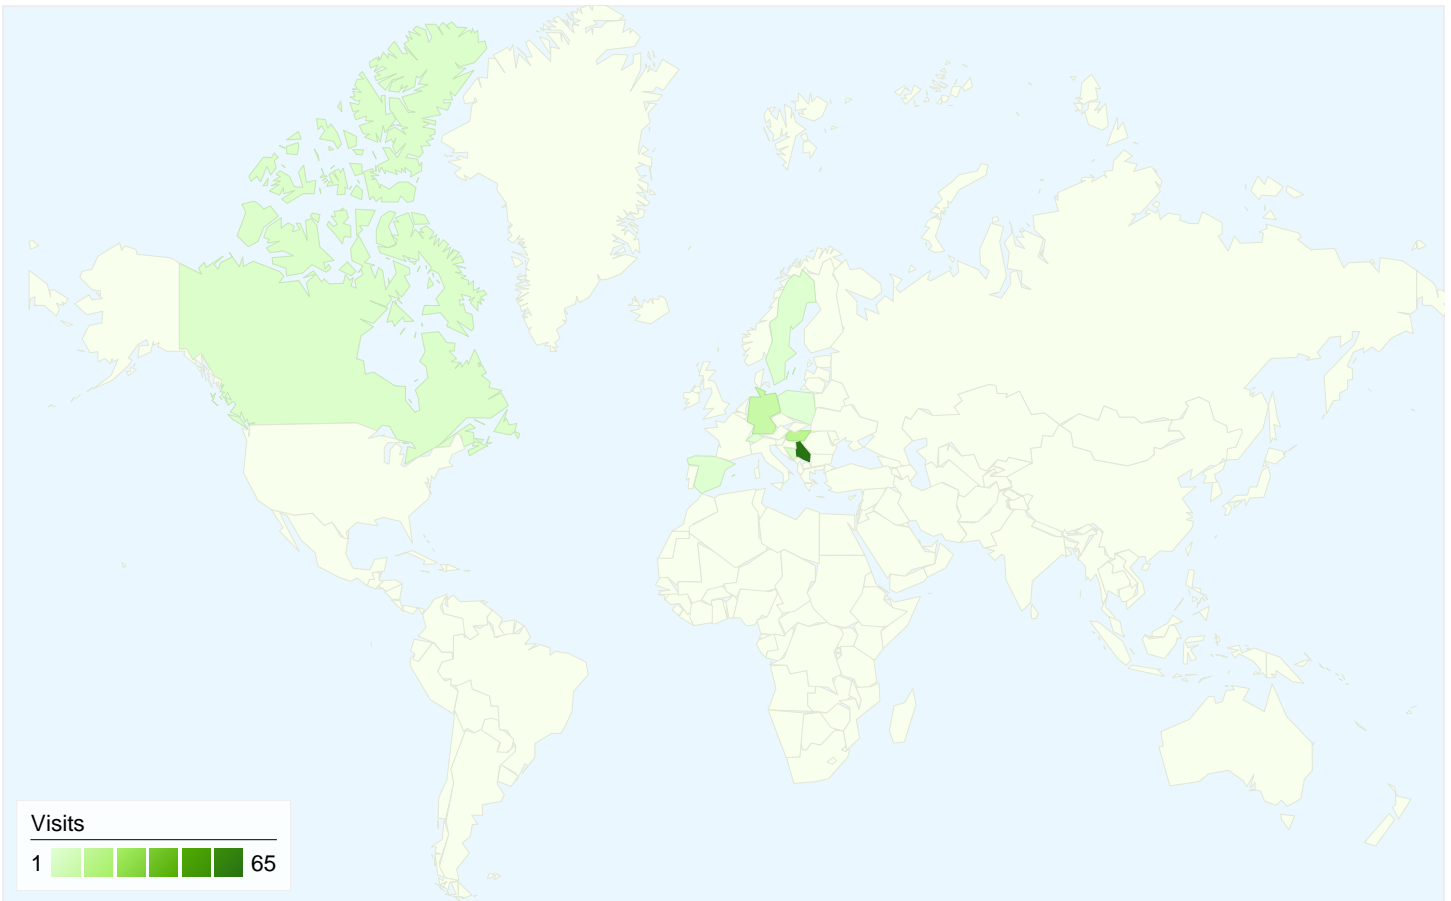

All traffic sources sent a total of 108 visits

-  22.22% Direct Traffic
-  11.11% Referring Sites
-  66.67% Search Engines

- Search Engines  
72.00 (66.67%)
- Direct Traffic  
24.00 (22.22%)
- Referring Sites  
12.00 (11.11%)

## 108 visits came from 10 countries/territories