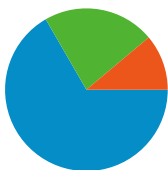

Traffic Sources Overview

- **Search Engines**
  72.00 (66.67%)
- **Direct Traffic**
  24.00 (22.22%)
- **Referring Sites**
  12.00 (11.11%)

Content Overview

Pages	Pageviews	% Pageviews
/indexhu.html	134	42.14%
/	87	27.36%
/indexsr.html	67	21.07%
/indexde.html	8	2.52%
/index.html	7	2.20%