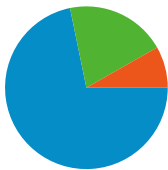

Traffic Sources Overview

- **Search Engines**
  61.00 (71.76%)
- **Direct Traffic**
  17.00 (20.00%)
- **Referring Sites**
  7.00 (8.24%)

Content Overview

Pages	Pageviews	% Pageviews
/indexhu.html	77	36.49%
/	45	21.33%
/indexsr.html	42	19.91%
/indexde.html	26	12.32%
/search?hl=hu&q=cache:Jz_m	8	3.79%