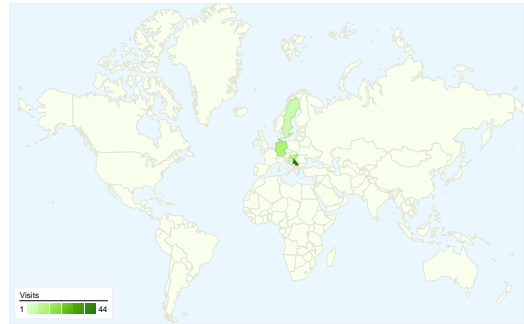

Site Usage

85 Visits

36.47% Bounce Rate

211 Pageviews

00:02:52 Avg. Time on Site

2.48 Pages/Visit

61.18% % New Visits

Visitors Overview

Visitors
67

Map Overlay

Traffic Sources Overview

- **Search Engines**
61.00 (71.76%)
- **Direct Traffic**
17.00 (20.00%)
- **Referring Sites**
7.00 (8.24%)

Content Overview

Pages	Pageviews	% Pageviews
/indexhu.html	77	36.49%
/	45	21.33%
/indexsr.html	42	19.91%
/indexde.html	26	12.32%
/search?hl=hu&q=cache:Jz_m	8	3.79%

67 people visited this site

85 Visits

67 Absolute Unique Visitors

211 Pageviews

2.48 Average Pageviews

00:02:52 Time on Site

36.47% Bounce Rate

61.18% New Visits

85 visits came from 9 countries/territories

Site Usage

Country/Territory	Visits	Pages/Visit	Avg. Time on Site	% New Visits	Bounce Rate
Visits 85 % of Site Total: 100.00%	Pages/Visit 2.48 Site Avg: 2.48 (0.00%)	Avg. Time on Site 00:02:52 Site Avg: 00:02:52 (0.00%)	% New Visits 61.18% Site Avg: 61.18% (0.00%)	Bounce Rate 36.47% Site Avg: 36.47% (0.00%)	
Serbia	44	2.20	00:03:01	56.82%	38.64%
Germany	13	4.00	00:03:19	30.77%	7.69%
Hungary	12	2.17	00:02:25	83.33%	41.67%
Sweden	6	1.67	00:00:18	100.00%	66.67%
Croatia	3	4.00	00:05:45	66.67%	33.33%
Moldova	2	1.00	00:00:00	100.00%	100.00%
Austria	2	3.00	00:09:57	100.00%	0.00%
(not set)	2	2.00	00:00:11	50.00%	50.00%
Bosnia and Herzegovina	1	2.00	00:00:10	0.00%	0.00%