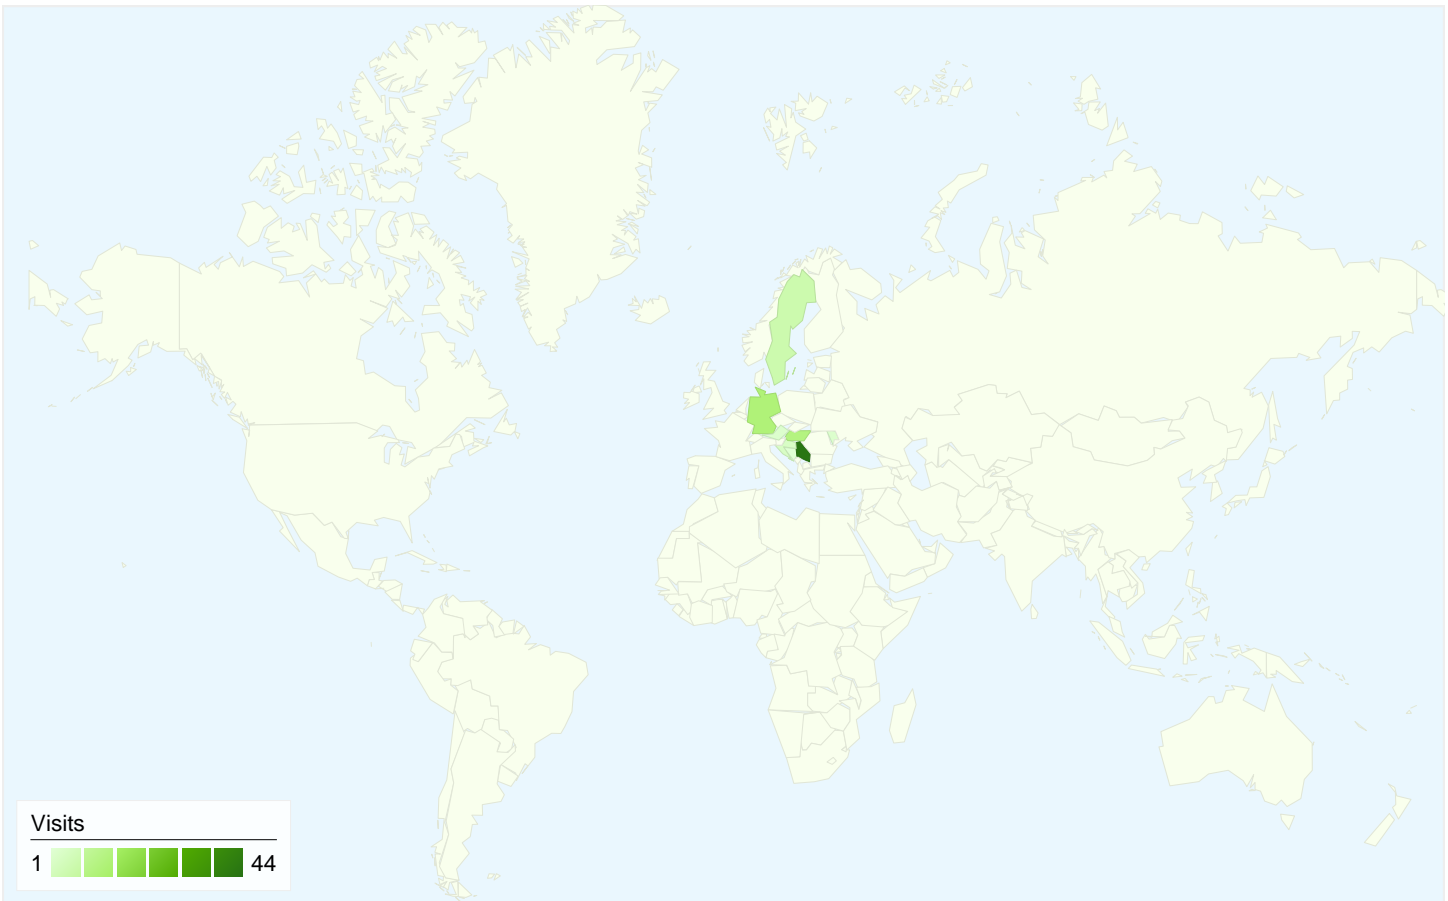

67 people visited this site

85 Visits

67 Absolute Unique Visitors

211 Pageviews

2.48 Average Pageviews

00:02:52 Time on Site

36.47% Bounce Rate

61.18% New Visits

Technical Profile

Browser	Visits	% visits
Firefox	45	52.94%
Chrome	19	22.35%
Internet Explorer	15	17.65%
Opera	6	7.06%

Connection Speed	Visits	% visits
Unknown	85	100.00%

All traffic sources sent a total of 85 visits

Top Traffic Sources

Sources	Visits	% visits	Keywords	Visits	% visits
google (organic)	59	69.41%	bajsa	23	37.70%
(direct) ((none))	17	20.00%	bajsa honlapja	8	13.11%
bing (organic)	2	2.35%	bajsa in serbien	7	11.48%
startlap.hu (referral)	2	2.35%	bajša	6	9.84%
translate.google.com (referral)	2	2.35%	bajsa net	5	8.20%

85 visits came from 9 countries/territories

Site Usage

Country/Territory	Visits	Pages/Visit	Avg. Time on Site	% New Visits	Bounce Rate
Visits 85 % of Site Total: 100.00%	Pages/Visit 2.48 Site Avg: 2.48 (0.00%)	Avg. Time on Site 00:02:52 Site Avg: 00:02:52 (0.00%)	% New Visits 61.18% Site Avg: 61.18% (0.00%)	Bounce Rate 36.47% Site Avg: 36.47% (0.00%)	
Serbia	44	2.20	00:03:01	56.82%	38.64%
Germany	13	4.00	00:03:19	30.77%	7.69%
Hungary	12	2.17	00:02:25	83.33%	41.67%
Sweden	6	1.67	00:00:18	100.00%	66.67%
Croatia	3	4.00	00:05:45	66.67%	33.33%
Moldova	2	1.00	00:00:00	100.00%	100.00%
Austria	2	3.00	00:09:57	100.00%	0.00%
(not set)	2	2.00	00:00:11	50.00%	50.00%
Bosnia and Herzegovina	1	2.00	00:00:10	0.00%	0.00%