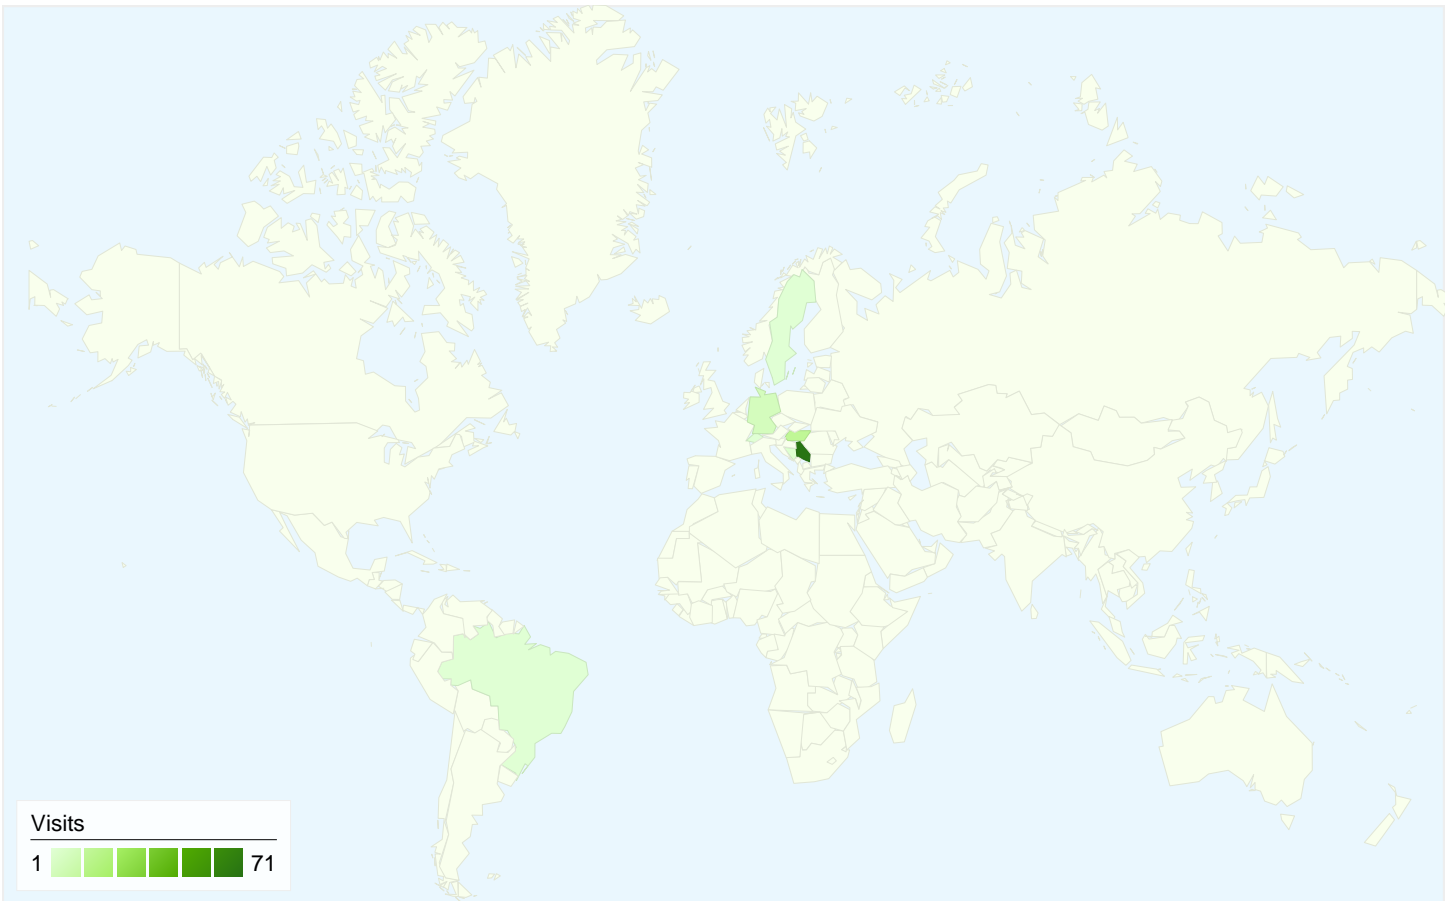

72 people visited this site

97 Visits

72 Absolute Unique Visitors

218 Pageviews

2.25 Average Pageviews

00:02:12 Time on Site

44.33% Bounce Rate

56.70% New Visits

97 visits came from 8 countries/territories

Site Usage

Country/Territory	Visits	Pages/Visit	Avg. Time on Site	% New Visits	Bounce Rate
Visits 97 % of Site Total: 100.00%	Pages/Visit 2.25 Site Avg: 2.25 (0.00%)	Avg. Time on Site 00:02:12 Site Avg: 00:02:12 (0.00%)	% New Visits 56.70% Site Avg: 56.70% (0.00%)	Bounce Rate 44.33% Site Avg: 44.33% (0.00%)	
Serbia	71	2.13	00:01:44	56.34%	40.85%
Hungary	14	2.36	00:02:51	71.43%	57.14%
Germany	6	4.33	00:08:21	0.00%	33.33%
Bosnia and Herzegovina	2	2.00	00:00:04	100.00%	0.00%
Brazil	1	1.00	00:00:00	0.00%	100.00%
Switzerland	1	1.00	00:00:00	100.00%	100.00%
Sweden	1	1.00	00:00:00	100.00%	100.00%
(not set)	1	1.00	00:00:00	100.00%	100.00%