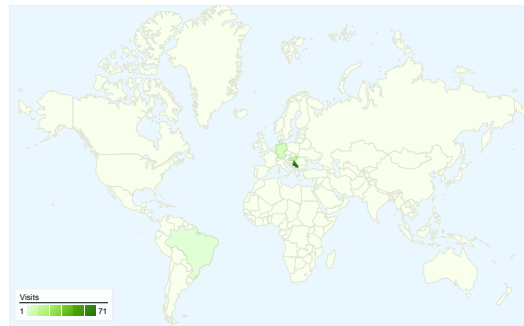

Site Usage

97 Visits

44.33% Bounce Rate

218 Pageviews

00:02:12 Avg. Time on Site

2.25 Pages/Visit

56.70% % New Visits

Visitors Overview

Visitors
72

Map Overlay

Traffic Sources Overview

- **Search Engines**
66.00 (68.04%)
- **Direct Traffic**
20.00 (20.62%)
- **Referring Sites**
11.00 (11.34%)

Content Overview

Pages	Pageviews	% Pageviews
/indexhu.html	70	32.11%
/indexsr.html	65	29.82%
/	63	28.90%
/index.html	4	1.83%
/translate_c?hl=en&prev=hp&ru	4	1.83%

72 people visited this site

97 Visits

72 Absolute Unique Visitors

218 Pageviews

2.25 Average Pageviews

00:02:12 Time on Site

44.33% Bounce Rate

56.70% New Visits

97 visits came from 8 countries/territories

Site Usage

Country/Territory	Visits	Pages/Visit	Avg. Time on Site	% New Visits	Bounce Rate
Visits 97 % of Site Total: 100.00%	Pages/Visit 2.25 Site Avg: 2.25 (0.00%)	Avg. Time on Site 00:02:12 Site Avg: 00:02:12 (0.00%)	% New Visits 56.70% Site Avg: 56.70% (0.00%)	Bounce Rate 44.33% Site Avg: 44.33% (0.00%)	
Serbia	71	2.13	00:01:44	56.34%	40.85%
Hungary	14	2.36	00:02:51	71.43%	57.14%
Germany	6	4.33	00:08:21	0.00%	33.33%
Bosnia and Herzegovina	2	2.00	00:00:04	100.00%	0.00%
Brazil	1	1.00	00:00:00	0.00%	100.00%
Switzerland	1	1.00	00:00:00	100.00%	100.00%
Sweden	1	1.00	00:00:00	100.00%	100.00%
(not set)	1	1.00	00:00:00	100.00%	100.00%