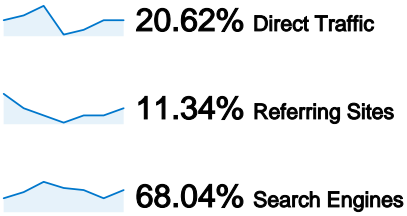

Top Traffic Sources

Sources	Visits	% visits	Keywords	Visits	% visits
google (organic)	63	64.95%	bajsa	22	33.33%
(direct) ((none))	20	20.62%	bajša	11	16.67%
yahoo (organic)	2	2.06%	bajsa honlapja	9	13.64%
aks.edu.rs (referral)	1	1.03%	bajsa net	6	9.09%
bing (organic)	1	1.03%	bajsanet	5	7.58%