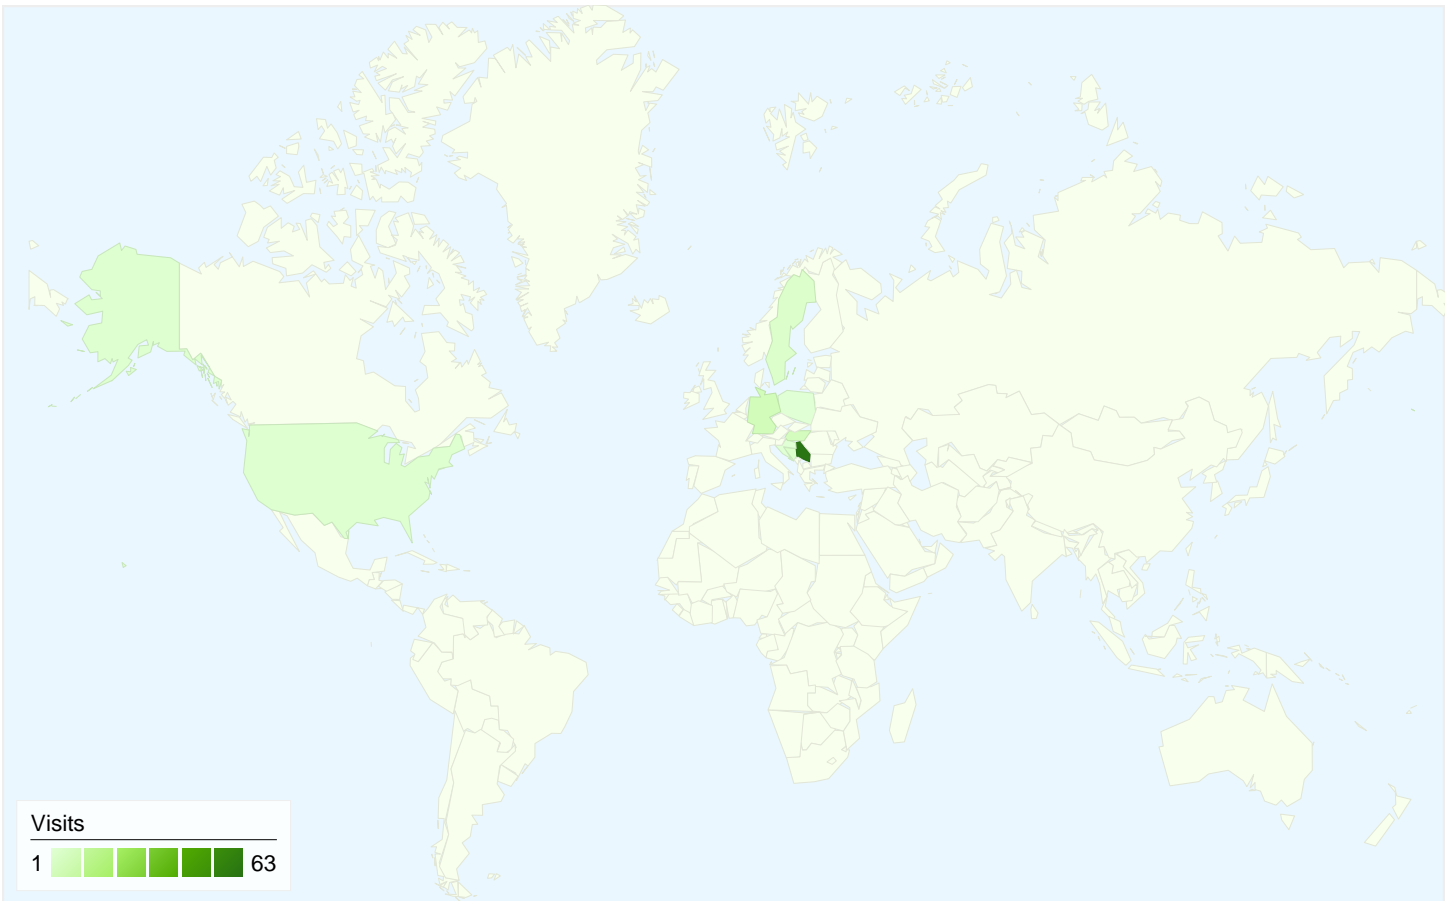

69 people visited this site

85 Visits

69 Absolute Unique Visitors

206 Pageviews

2.42 Average Pageviews

00:01:48 Time on Site

40.00% Bounce Rate

67.06% New Visits

85 visits came from 9 countries/territories

Site Usage

Country/Territory	Visits	Pages/Visit	Avg. Time on Site	% New Visits	Bounce Rate
Visits 85 % of Site Total: 100.00%	Pages/Visit 2.42 Site Avg: 2.42 (0.00%)	Avg. Time on Site 00:01:48 Site Avg: 00:01:48 (0.00%)	% New Visits 67.06% Site Avg: 67.06% (0.00%)	Bounce Rate 40.00% Site Avg: 40.00% (0.00%)	
Serbia	63	2.60	00:02:12	66.67%	34.92%
Germany	6	2.17	00:00:17	0.00%	33.33%
Hungary	5	2.80	00:01:44	80.00%	20.00%
Sweden	3	1.33	00:00:05	100.00%	66.67%
Bosnia and Herzegovina	3	2.00	00:01:22	100.00%	66.67%
United States	2	1.00	00:00:00	100.00%	100.00%
(not set)	1	1.00	00:00:00	100.00%	100.00%
Croatia	1	1.00	00:00:00	100.00%	100.00%
Poland	1	1.00	00:00:00	100.00%	100.00%