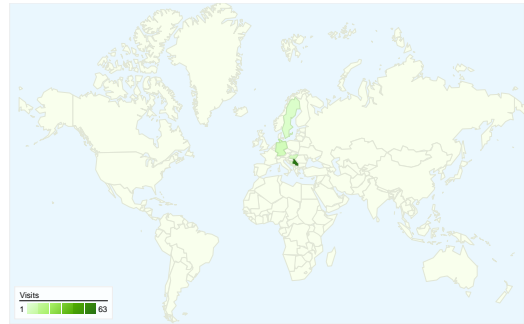

Site Usage

85 Visits

40.00% Bounce Rate

206 Pageviews

00:01:48 Avg. Time on Site

2.42 Pages/Visit

67.06% % New Visits

Visitors Overview

Visitors
69

Map Overlay

Traffic Sources Overview

- **Search Engines**
56.00 (65.88%)
- **Direct Traffic**
19.00 (22.35%)
- **Referring Sites**
10.00 (11.76%)

Content Overview

Pages	Pageviews	% Pageviews
/indexhu.html	96	46.60%
/	65	31.55%
/indexsr.html	36	17.48%
/index.html	5	2.43%
/indexde.html	3	1.46%

69 people visited this site

85 Visits

69 Absolute Unique Visitors

206 Pageviews

2.42 Average Pageviews

00:01:48 Time on Site

40.00% Bounce Rate

67.06% New Visits

85 visits came from 9 countries/territories

Site Usage

Country/Territory	Visits	Pages/Visit	Avg. Time on Site	% New Visits	Bounce Rate
Visits 85 % of Site Total: 100.00%	Pages/Visit 2.42 Site Avg: 2.42 (0.00%)	Avg. Time on Site 00:01:48 Site Avg: 00:01:48 (0.00%)	% New Visits 67.06% Site Avg: 67.06% (0.00%)	Bounce Rate 40.00% Site Avg: 40.00% (0.00%)	
Serbia	63	2.60	00:02:12	66.67%	34.92%
Germany	6	2.17	00:00:17	0.00%	33.33%
Hungary	5	2.80	00:01:44	80.00%	20.00%
Sweden	3	1.33	00:00:05	100.00%	66.67%
Bosnia and Herzegovina	3	2.00	00:01:22	100.00%	66.67%
United States	2	1.00	00:00:00	100.00%	100.00%
(not set)	1	1.00	00:00:00	100.00%	100.00%
Croatia	1	1.00	00:00:00	100.00%	100.00%
Poland	1	1.00	00:00:00	100.00%	100.00%