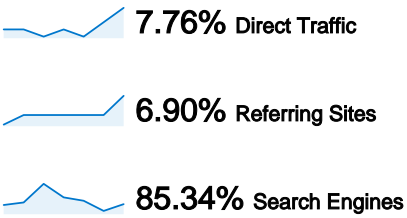

**Site Usage**

**116 Visits**

**44.83% Bounce Rate**

**272 Pageviews**

**00:01:32 Avg. Time on Site**

**2.34 Pages/Visit**

**44.83% % New Visits**

**Visitors Overview**

**Visitors**  
**72**

**Map Overlay**

**Traffic Sources Overview**

- **Search Engines**  
99.00 (85.34%)
- **Direct Traffic**  
9.00 (7.76%)
- **Referring Sites**  
8.00 (6.90%)

**Content Overview**

Pages	Pageviews	% Pageviews
/indexhu.html	109	40.07%
/	85	31.25%
/indexsr.html	42	15.44%
/indexde.html	26	9.56%
/index.html	10	3.68%

## 72 people visited this site

116 Visits

72 Absolute Unique Visitors

272 Pageviews

2.34 Average Pageviews

00:01:32 Time on Site

44.83% Bounce Rate

44.83% New Visits

All traffic sources sent a total of 116 visits

- Search Engines**  
99.00 (85.34%)
- Direct Traffic**  
9.00 (7.76%)
- Referring Sites**  
8.00 (6.90%)