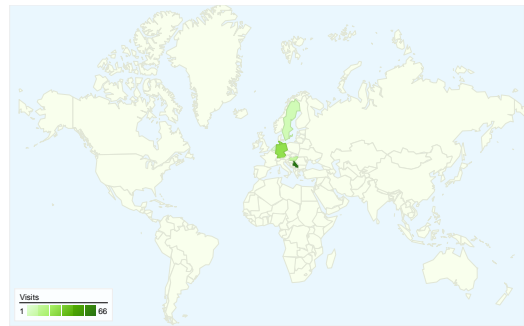

**Site Usage**

**116 Visits**

**44.83% Bounce Rate**

**272 Pageviews**

**00:01:32 Avg. Time on Site**

**2.34 Pages/Visit**

**44.83% % New Visits**

**Visitors Overview**

**Visitors**  
**72**

**Map Overlay**

**Traffic Sources Overview**

- **Search Engines**  
99.00 (85.34%)
- **Direct Traffic**  
9.00 (7.76%)
- **Referring Sites**  
8.00 (6.90%)

**Content Overview**

Pages	Pageviews	% Pageviews
/indexhu.html	109	40.07%
/	85	31.25%
/indexsr.html	42	15.44%
/indexde.html	26	9.56%
/index.html	10	3.68%

All traffic sources sent a total of 116 visits

- Search Engines**  
99.00 (85.34%)
- Direct Traffic**  
9.00 (7.76%)
- Referring Sites**  
8.00 (6.90%)

## 116 visits came from 8 countries/territories