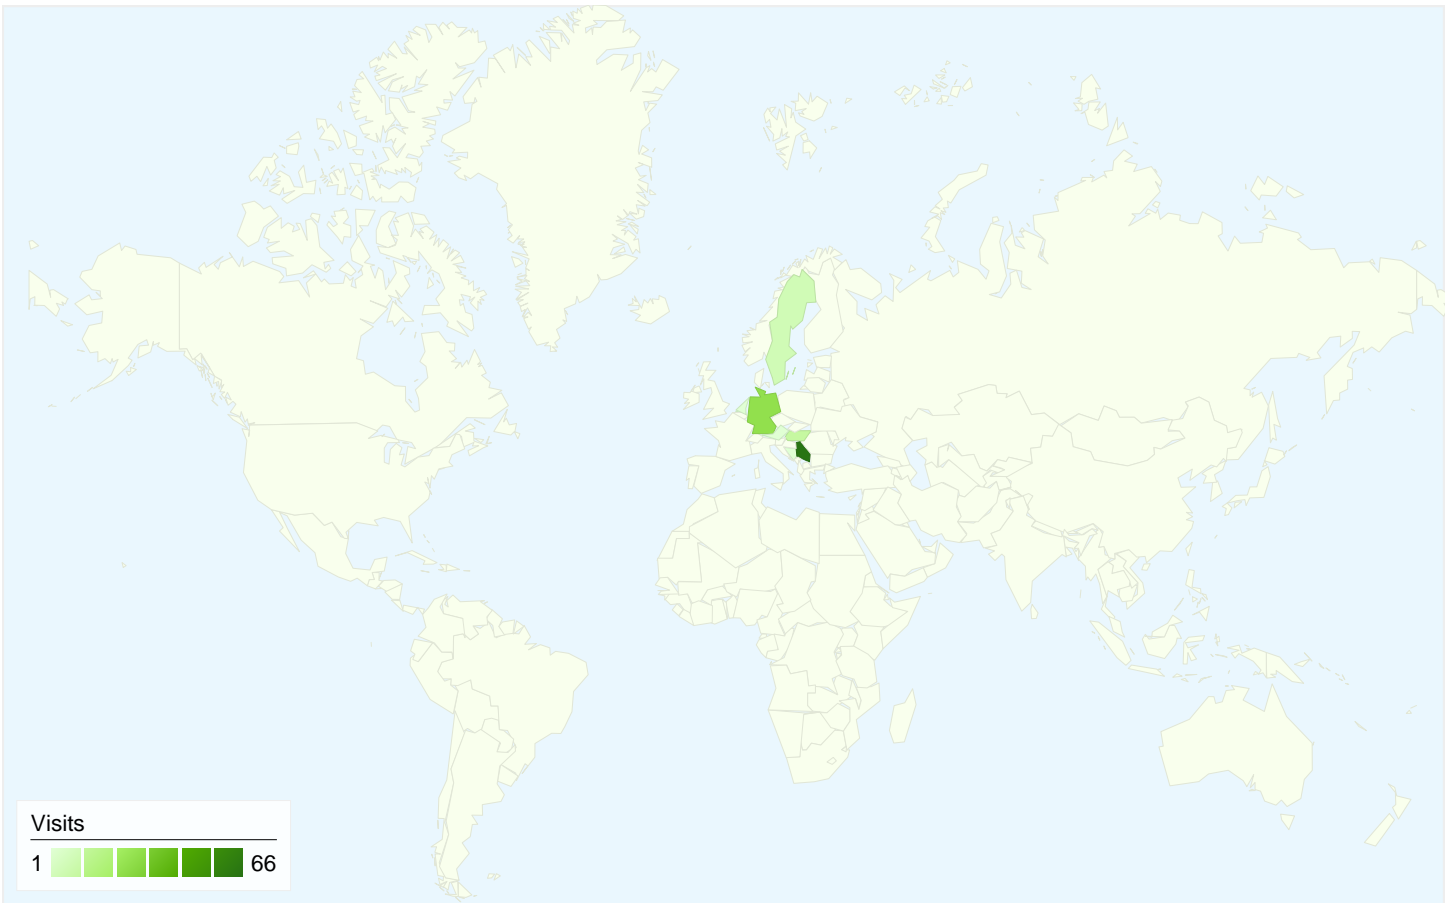

## 72 people visited this site

116 Visits

72 Absolute Unique Visitors

272 Pageviews

2.34 Average Pageviews

00:01:32 Time on Site

44.83% Bounce Rate

44.83% New Visits

All traffic sources sent a total of 116 visits

- Search Engines**  
99.00 (85.34%)
- Direct Traffic**  
9.00 (7.76%)
- Referring Sites**  
8.00 (6.90%)

## 116 visits came from 8 countries/territories