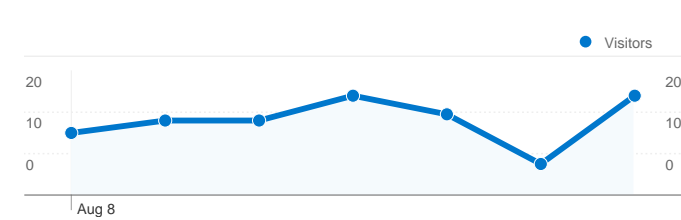

**Site Usage**

**116 Visits**

**44.83% Bounce Rate**

**272 Pageviews**

**00:01:32 Avg. Time on Site**

**2.34 Pages/Visit**

**44.83% % New Visits**

**Visitors Overview**

## 72 people visited this site

116 Visits

72 Absolute Unique Visitors

272 Pageviews

2.34 Average Pageviews

00:01:32 Time on Site

44.83% Bounce Rate

44.83% New Visits

All traffic sources sent a total of 116 visits

- Search Engines**  
99.00 (85.34%)
- Direct Traffic**  
9.00 (7.76%)
- Referring Sites**  
8.00 (6.90%)

Pages on this site were viewed a total of 272 times

272 Pageviews

179 Unique Views

44.83% Bounce Rate