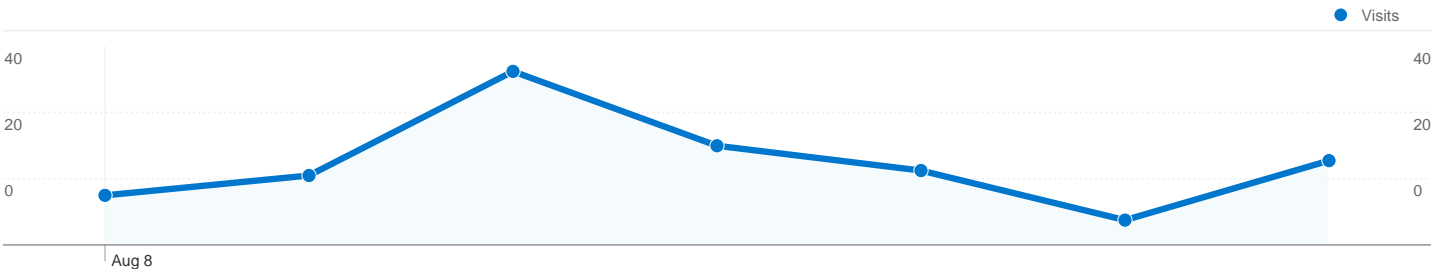

**Site Usage**

**116 Visits**

**44.83% Bounce Rate**

**272 Pageviews**

**00:01:32 Avg. Time on Site**

**2.34 Pages/Visit**

**44.83% % New Visits**

**Visitors Overview**

## 72 people visited this site

116 Visits

72 Absolute Unique Visitors

272 Pageviews

2.34 Average Pageviews

00:01:32 Time on Site

44.83% Bounce Rate

44.83% New Visits

All traffic sources sent a total of 116 visits

- Search Engines**  
99.00 (85.34%)
- Direct Traffic**  
9.00 (7.76%)
- Referring Sites**  
8.00 (6.90%)