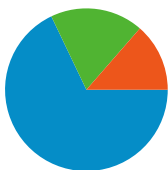

Traffic Sources Overview

- **Search Engines**
  55.00 (67.90%)
- **Direct Traffic**
  15.00 (18.52%)
- **Referring Sites**
  11.00 (13.58%)

Content Overview

Pages	Pageviews	% Pageviews
/indexhu.html	82	44.57%
/	57	30.98%
/indexsr.html	30	16.30%
/index.html	6	3.26%
/translate_c?hl=en&prev=/searc	4	2.17%