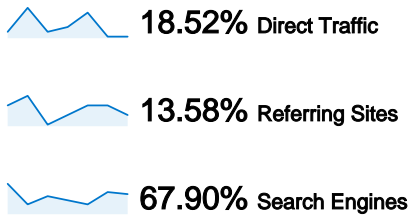

Site Usage

81 Visits

35.80% Bounce Rate

184 Pageviews

00:01:04 Avg. Time on Site

2.27 Pages/Visit

58.02% % New Visits

Visitors Overview

Visitors
65

Map Overlay

Traffic Sources Overview

- **Search Engines**
55.00 (67.90%)
- **Direct Traffic**
15.00 (18.52%)
- **Referring Sites**
11.00 (13.58%)

Content Overview

Pages	Pageviews	% Pageviews
/indexhu.html	82	44.57%
/	57	30.98%
/indexsr.html	30	16.30%
/index.html	6	3.26%
/translate_c?hl=en&prev=/searc	4	2.17%

65 people visited this site

81 Visits

65 Absolute Unique Visitors

184 Pageviews

2.27 Average Pageviews

00:01:04 Time on Site

35.80% Bounce Rate

58.02% New Visits

Technical Profile

Browser	Visits	% visits	Connection Speed	Visits	% visits
Firefox	50	61.73%	Unknown	81	100.00%
Chrome	15	18.52%			
Internet Explorer	12	14.81%			
Opera	3	3.70%			
Safari	1	1.23%			

All traffic sources sent a total of 81 visits