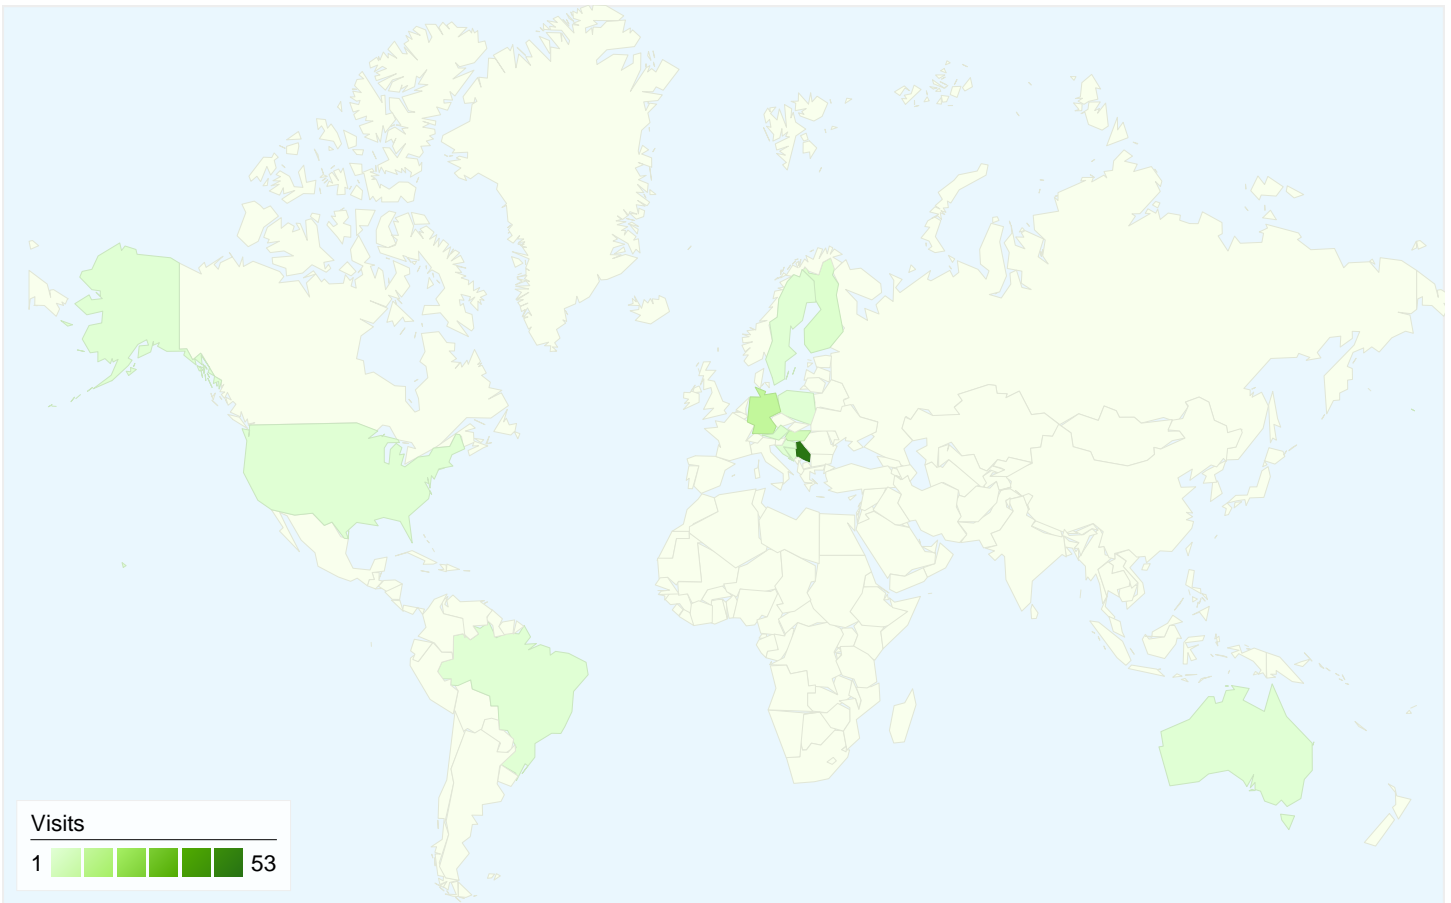

Visitors
65

Map Overlay

Traffic Sources Overview

- **Search Engines**
55.00 (67.90%)
- **Direct Traffic**
15.00 (18.52%)
- **Referring Sites**
11.00 (13.58%)

Content Overview

Pages	Pageviews	% Pageviews
/indexhu.html	82	44.57%
/	57	30.98%
/indexsr.html	30	16.30%
/index.html	6	3.26%
/translate_c?hl=en&prev=/searc	4	2.17%

65 people visited this site

81 Visits

65 Absolute Unique Visitors

184 Pageviews

2.27 Average Pageviews

00:01:04 Time on Site

35.80% Bounce Rate

58.02% New Visits

Technical Profile

Browser	Visits	% visits	Connection Speed	Visits	% visits
Firefox	50	61.73%	Unknown	81	100.00%
Chrome	15	18.52%			
Internet Explorer	12	14.81%			
Opera	3	3.70%			
Safari	1	1.23%			

All traffic sources sent a total of 81 visits

81 visits came from 13 countries/territories

Site Usage

Country/Territory	Visits	Pages/Visit	Avg. Time on Site	% New Visits	Bounce Rate
Visits 81 % of Site Total: 100.00%	Pages/Visit 2.27 Site Avg: 2.27 (0.00%)	Avg. Time on Site 00:01:04 Site Avg: 00:01:04 (0.00%)	% New Visits 59.26% Site Avg: 58.02% (2.13%)	Bounce Rate 35.80% Site Avg: 35.80% (0.00%)	
Serbia	53	2.08	00:01:00	58.49%	35.85%
Germany	10	3.40	00:00:18	30.00%	20.00%
Hungary	5	3.00	00:04:07	80.00%	20.00%
Austria	2	2.00	00:00:27	50.00%	0.00%
Bosnia and Herzegovina	2	1.50	00:00:03	50.00%	50.00%
Finland	2	4.50	00:04:02	100.00%	50.00%
Australia	1	2.00	00:00:03	100.00%	0.00%
Brazil	1	1.00	00:00:00	0.00%	100.00%
Sweden	1	1.00	00:00:00	100.00%	100.00%