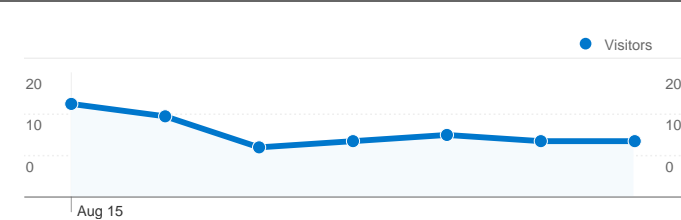

Site Usage

81 Visits

35.80% Bounce Rate

184 Pageviews

00:01:04 Avg. Time on Site

2.27 Pages/Visit

58.02% % New Visits

Visitors Overview

65 people visited this site

81 Visits

65 Absolute Unique Visitors

184 Pageviews

2.27 Average Pageviews

00:01:04 Time on Site

35.80% Bounce Rate

58.02% New Visits

81 visits came from 13 countries/territories

Site Usage

Country/Territory	Visits	Pages/Visit	Avg. Time on Site	% New Visits	Bounce Rate
Visits 81 % of Site Total: 100.00%	Pages/Visit 2.27 Site Avg: 2.27 (0.00%)	Avg. Time on Site 00:01:04 Site Avg: 00:01:04 (0.00%)	% New Visits 59.26% Site Avg: 58.02% (2.13%)	Bounce Rate 35.80% Site Avg: 35.80% (0.00%)	
Serbia	53	2.08	00:01:00	58.49%	35.85%
Germany	10	3.40	00:00:18	30.00%	20.00%
Hungary	5	3.00	00:04:07	80.00%	20.00%
Austria	2	2.00	00:00:27	50.00%	0.00%
Bosnia and Herzegovina	2	1.50	00:00:03	50.00%	50.00%
Finland	2	4.50	00:04:02	100.00%	50.00%
Australia	1	2.00	00:00:03	100.00%	0.00%
Brazil	1	1.00	00:00:00	0.00%	100.00%
Sweden	1	1.00	00:00:00	100.00%	100.00%