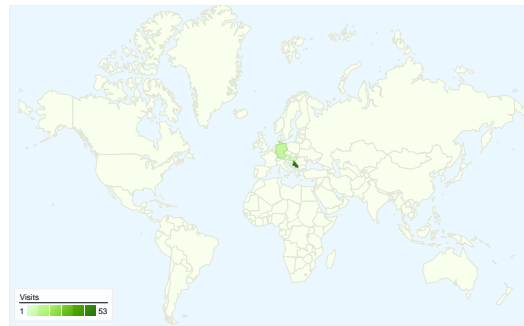

Site Usage

81 Visits

35.80% Bounce Rate

184 Pageviews

00:01:04 Avg. Time on Site

2.27 Pages/Visit

58.02% % New Visits

Visitors Overview

Visitors
65

Map Overlay

Traffic Sources Overview

- **Search Engines**
55.00 (67.90%)
- **Direct Traffic**
15.00 (18.52%)
- **Referring Sites**
11.00 (13.58%)

Content Overview

Pages	Pageviews	% Pageviews
/indexhu.html	82	44.57%
/	57	30.98%
/indexsr.html	30	16.30%
/index.html	6	3.26%
/translate_c?hl=en&prev=/searc	4	2.17%

65 people visited this site

81 Visits

65 Absolute Unique Visitors

184 Pageviews

2.27 Average Pageviews

00:01:04 Time on Site

35.80% Bounce Rate

58.02% New Visits

81 visits came from 13 countries/territories

Site Usage

Country/Territory	Visits	Pages/Visit	Avg. Time on Site	% New Visits	Bounce Rate
Visits 81 % of Site Total: 100.00%	Pages/Visit 2.27 Site Avg: 2.27 (0.00%)	Avg. Time on Site 00:01:04 Site Avg: 00:01:04 (0.00%)	% New Visits 59.26% Site Avg: 58.02% (2.13%)	Bounce Rate 35.80% Site Avg: 35.80% (0.00%)	
Serbia	53	2.08	00:01:00	58.49%	35.85%
Germany	10	3.40	00:00:18	30.00%	20.00%
Hungary	5	3.00	00:04:07	80.00%	20.00%
Austria	2	2.00	00:00:27	50.00%	0.00%
Bosnia and Herzegovina	2	1.50	00:00:03	50.00%	50.00%
Finland	2	4.50	00:04:02	100.00%	50.00%
Australia	1	2.00	00:00:03	100.00%	0.00%
Brazil	1	1.00	00:00:00	0.00%	100.00%
Sweden	1	1.00	00:00:00	100.00%	100.00%