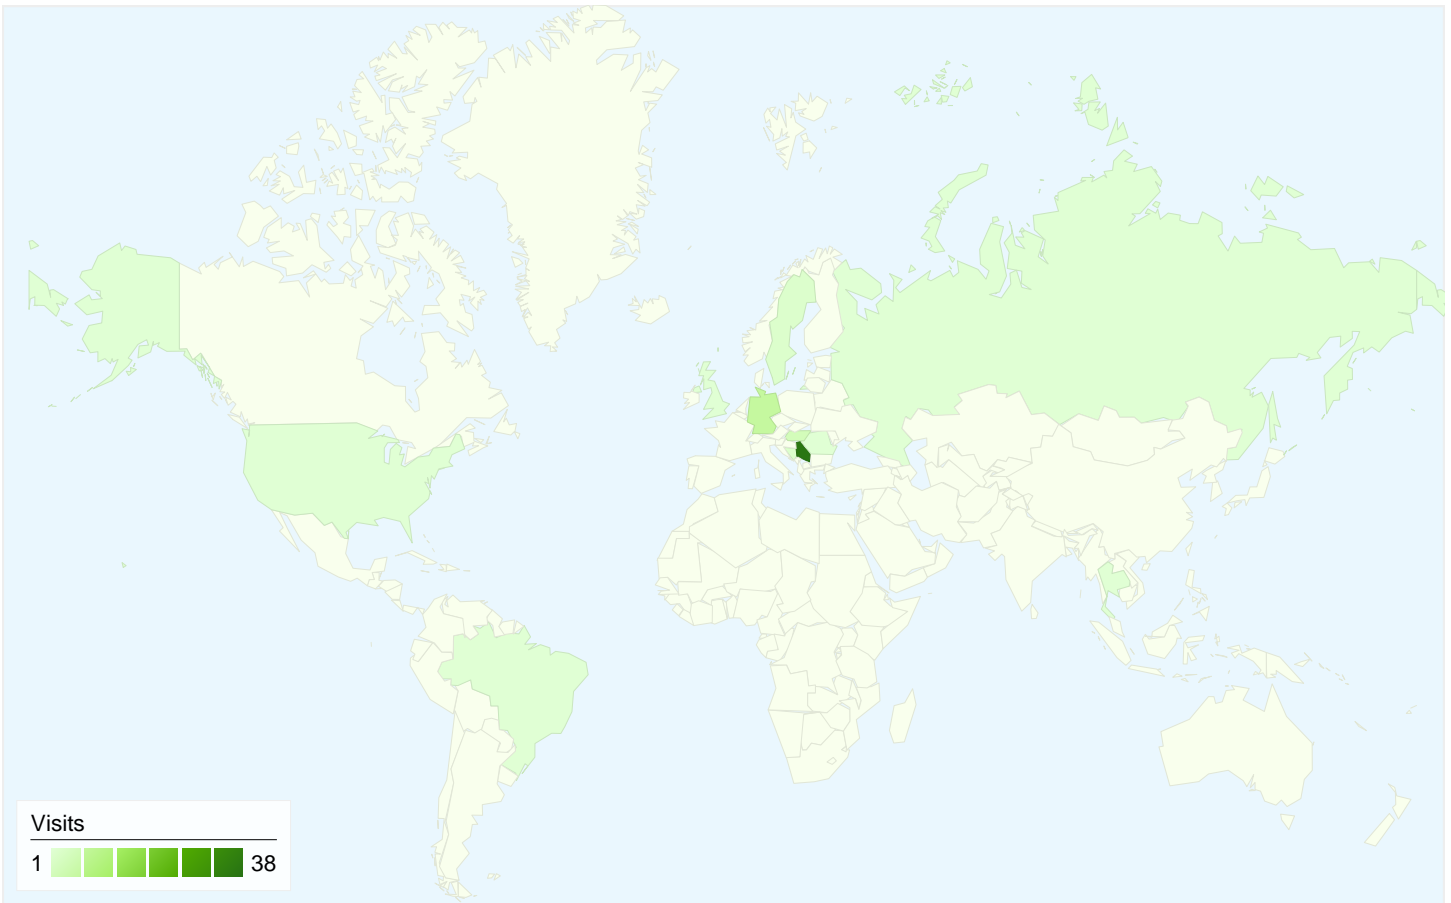

## All traffic sources sent a total of 61 visits

- 26.23% Direct Traffic
- 9.84% Referring Sites
- 63.93% Search Engines

- Search Engines  
39.00 (63.93%)
- Direct Traffic  
16.00 (26.23%)
- Referring Sites  
6.00 (9.84%)

## 61 visits came from 12 countries/territories

Site Usage

Country/Territory	Visits	Pages/Visit	Avg. Time on Site	% New Visits	Bounce Rate
<b>Visits</b> <b>61</b> % of Site Total: 100.00%	<b>Pages/Visit</b> <b>2.05</b> Site Avg: 2.05 (0.00%)	<b>Avg. Time on Site</b> <b>00:01:17</b> Site Avg: 00:01:17 (0.00%)	<b>% New Visits</b> <b>70.49%</b> Site Avg: 70.49% (0.00%)	<b>Bounce Rate</b> <b>60.66%</b> Site Avg: 60.66% (0.00%)	
Serbia	38	2.21	00:01:39	76.32%	63.16%
Germany	7	2.29	00:01:20	14.29%	28.57%
Hungary	4	1.50	00:00:40	100.00%	75.00%
Sweden	2	1.50	00:00:03	100.00%	50.00%
(not set)	2	2.00	00:00:03	0.00%	50.00%
Bosnia and Herzegovina	2	1.50	00:00:04	100.00%	50.00%
Romania	1	4.00	00:03:08	100.00%	0.00%
United Kingdom	1	1.00	00:00:00	100.00%	100.00%
Brazil	1	1.00	00:00:00	0.00%	100.00%