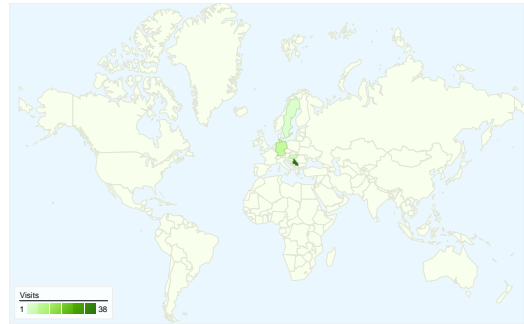

**Site Usage**

**61** Visits

**60.66%** Bounce Rate

**125** Pageviews

**00:01:17** Avg. Time on Site

**2.05** Pages/Visit

**70.49%** % New Visits

**Visitors Overview**

**Visitors**  
**54**

**Map Overlay**

**Traffic Sources Overview**

- **Search Engines**  
39.00 (63.93%)
- **Direct Traffic**  
16.00 (26.23%)
- **Referring Sites**  
6.00 (9.84%)

**Content Overview**

Pages	Pageviews	% Pageviews
/indexsr.html	43	34.40%
/indexhu.html	41	32.80%
/	33	26.40%
/index.html	2	1.60%
/translate_c?hl=en&prev=hp&ru	2	1.60%

## 54 people visited this site

61 Visits

54 Absolute Unique Visitors

125 Pageviews

2.05 Average Pageviews

00:01:17 Time on Site

60.66% Bounce Rate

70.49% New Visits

## 61 visits came from 12 countries/territories

Site Usage

Country/Territory	Visits	Pages/Visit	Avg. Time on Site	% New Visits	Bounce Rate
<b>Visits</b> <b>61</b> % of Site Total: 100.00%	<b>Pages/Visit</b> <b>2.05</b> Site Avg: 2.05 (0.00%)	<b>Avg. Time on Site</b> <b>00:01:17</b> Site Avg: 00:01:17 (0.00%)	<b>% New Visits</b> <b>70.49%</b> Site Avg: 70.49% (0.00%)	<b>Bounce Rate</b> <b>60.66%</b> Site Avg: 60.66% (0.00%)	
Serbia	38	2.21	00:01:39	76.32%	63.16%
Germany	7	2.29	00:01:20	14.29%	28.57%
Hungary	4	1.50	00:00:40	100.00%	75.00%
Sweden	2	1.50	00:00:03	100.00%	50.00%
(not set)	2	2.00	00:00:03	0.00%	50.00%
Bosnia and Herzegovina	2	1.50	00:00:04	100.00%	50.00%
Romania	1	4.00	00:03:08	100.00%	0.00%
United Kingdom	1	1.00	00:00:00	100.00%	100.00%
Brazil	1	1.00	00:00:00	0.00%	100.00%