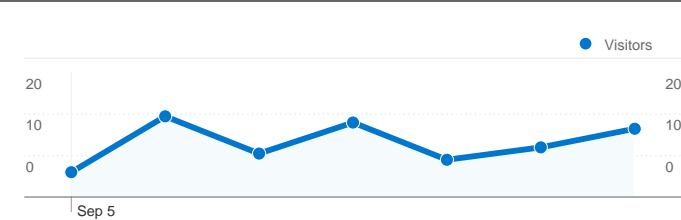

Site Usage

64 Visits

43.75% Bounce Rate

163 Pageviews

00:01:54 Avg. Time on Site

2.55 Pages/Visit

67.19% % New Visits

Visitors Overview

56 people visited this site

64 Visits

56 Absolute Unique Visitors

163 Pageviews

2.55 Average Pageviews

00:01:54 Time on Site

43.75% Bounce Rate

67.19% New Visits

64 visits came from 7 countries/territories

Site Usage

Country/Territory	Visits	Pages/Visit	Avg. Time on Site	% New Visits	Bounce Rate
Visits 64 % of Site Total: 100.00%	Pages/Visit 2.55 Site Avg: 2.55 (0.00%)	Avg. Time on Site 00:01:54 Site Avg: 00:01:54 (0.00%)	% New Visits 67.19% Site Avg: 67.19% (0.00%)	Bounce Rate 43.75% Site Avg: 43.75% (0.00%)	
Serbia	45	2.31	00:02:09	68.89%	42.22%
Germany	9	4.56	00:01:41	33.33%	33.33%
Hungary	4	2.50	00:02:25	75.00%	50.00%
United States	2	1.00	00:00:00	100.00%	100.00%
Sweden	2	1.50	00:00:10	100.00%	50.00%
Switzerland	1	2.00	00:00:07	100.00%	0.00%
Austria	1	1.00	00:00:00	100.00%	100.00%

Pages on this site were viewed a total of 163 times

163 Pageviews

95 Unique Views

43.75% Bounce Rate

Top Content

Pages	Pageviews	% Pageviews
/indexhu.html	68	41.72%
/	48	29.45%
/indexsr.html	29	17.79%
/indexde.html	8	4.91%
/index.html	7	4.29%