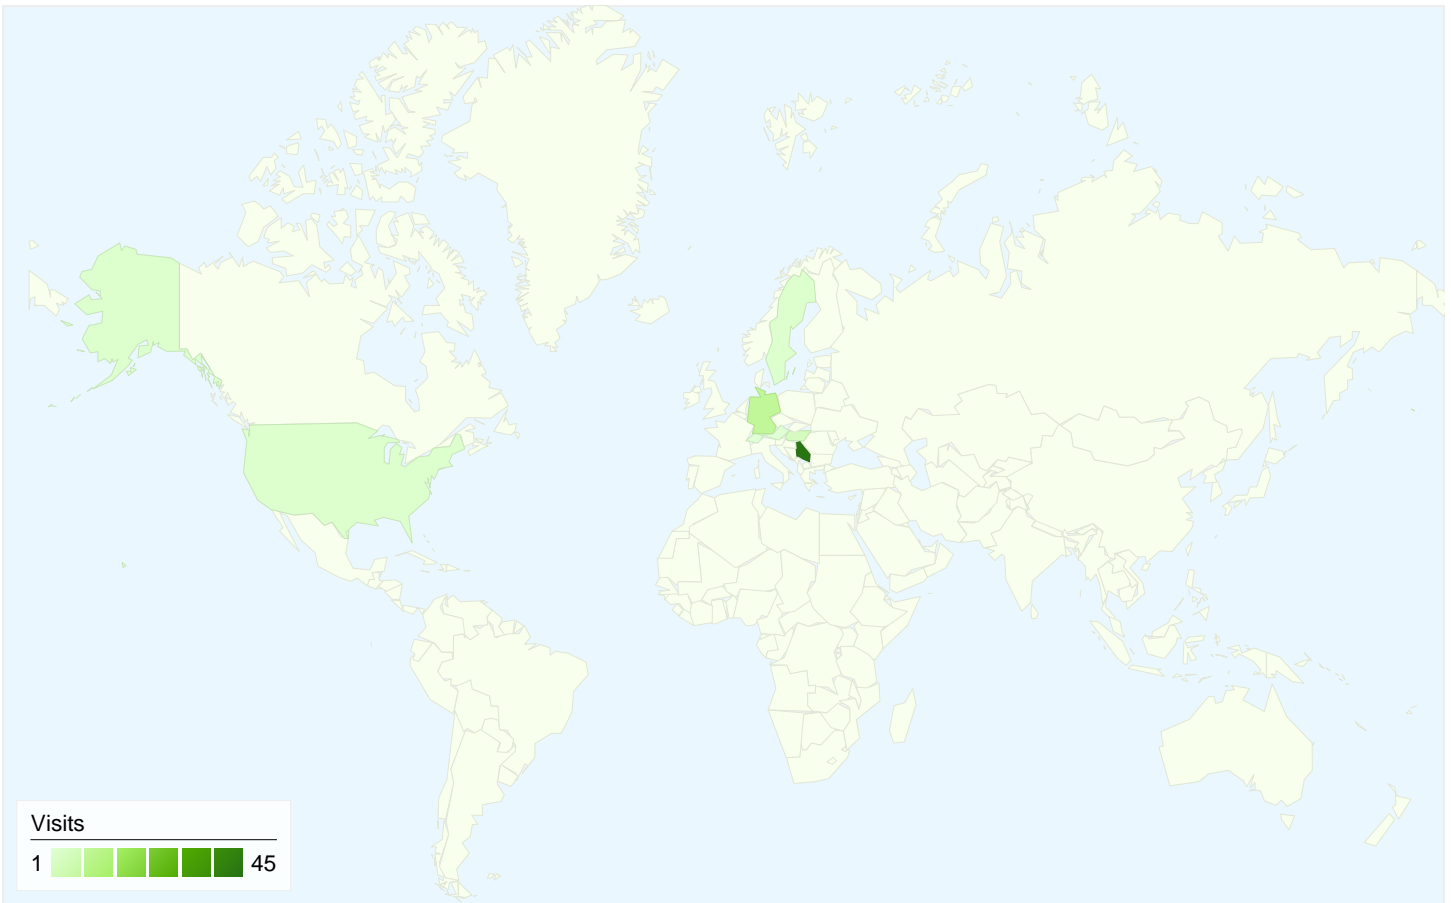

56 people visited this site

64 Visits

56 Absolute Unique Visitors

163 Pageviews

2.55 Average Pageviews

00:01:54 Time on Site

43.75% Bounce Rate

67.19% New Visits

Technical Profile

Browser	Visits	% visits
Firefox	27	42.19%
Chrome	17	26.56%
Internet Explorer	13	20.31%
Opera	5	7.81%
Safari	1	1.56%

All traffic sources sent a total of 64 visits

Top Traffic Sources

Sources	Visits	% visits	Keywords	Visits	% visits
google (organic)	41	64.06%	bajsa	18	40.91%
(direct) ((none))	12	18.75%	bajsa honlapja	8	18.18%
hu.wikipedia.org (referral)	2	3.12%	bajša	5	11.36%
translate.google.com (referral)	2	3.12%	bajsa in serbien	3	6.82%
yahoo (organic)	2	3.12%	www.bajsa	3	6.82%

64 visits came from 7 countries/territories

Site Usage

Country/Territory	Visits	Pages/Visit	Avg. Time on Site	% New Visits	Bounce Rate
Visits 64 % of Site Total: 100.00%	Pages/Visit 2.55 Site Avg: 2.55 (0.00%)	Avg. Time on Site 00:01:54 Site Avg: 00:01:54 (0.00%)	% New Visits 67.19% Site Avg: 67.19% (0.00%)	Bounce Rate 43.75% Site Avg: 43.75% (0.00%)	
Serbia	45	2.31	00:02:09	68.89%	42.22%
Germany	9	4.56	00:01:41	33.33%	33.33%
Hungary	4	2.50	00:02:25	75.00%	50.00%
United States	2	1.00	00:00:00	100.00%	100.00%
Sweden	2	1.50	00:00:10	100.00%	50.00%
Switzerland	1	2.00	00:00:07	100.00%	0.00%
Austria	1	1.00	00:00:00	100.00%	100.00%