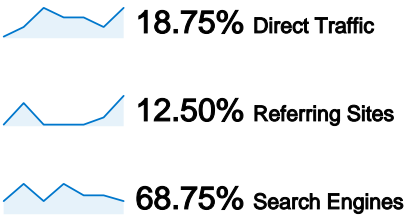

Site Usage

64 Visits

43.75% Bounce Rate

163 Pageviews

00:01:54 Avg. Time on Site

2.55 Pages/Visit

67.19% % New Visits

Visitors Overview

56 people visited this site

64 Visits

56 Absolute Unique Visitors

163 Pageviews

2.55 Average Pageviews

00:01:54 Time on Site

43.75% Bounce Rate

67.19% New Visits

Technical Profile

Browser	Visits	% visits
Firefox	27	42.19%
Chrome	17	26.56%
Internet Explorer	13	20.31%
Opera	5	7.81%
Safari	1	1.56%

All traffic sources sent a total of 64 visits

Top Traffic Sources

Sources	Visits	% visits	Keywords	Visits	% visits
google (organic)	41	64.06%	bajsa	18	40.91%
(direct) ((none))	12	18.75%	bajsa honlapja	8	18.18%
hu.wikipedia.org (referral)	2	3.12%	bajša	5	11.36%
translate.google.com (referral)	2	3.12%	bajsa in serbien	3	6.82%
yahoo (organic)	2	3.12%	www.bajsa	3	6.82%

64 visits came from 7 countries/territories

Site Usage

Country/Territory	Visits	Pages/Visit	Avg. Time on Site	% New Visits	Bounce Rate
Visits 64 % of Site Total: 100.00%	Pages/Visit 2.55 Site Avg: 2.55 (0.00%)	Avg. Time on Site 00:01:54 Site Avg: 00:01:54 (0.00%)	% New Visits 67.19% Site Avg: 67.19% (0.00%)	Bounce Rate 43.75% Site Avg: 43.75% (0.00%)	
Serbia	45	2.31	00:02:09	68.89%	42.22%
Germany	9	4.56	00:01:41	33.33%	33.33%
Hungary	4	2.50	00:02:25	75.00%	50.00%
United States	2	1.00	00:00:00	100.00%	100.00%
Sweden	2	1.50	00:00:10	100.00%	50.00%
Switzerland	1	2.00	00:00:07	100.00%	0.00%
Austria	1	1.00	00:00:00	100.00%	100.00%