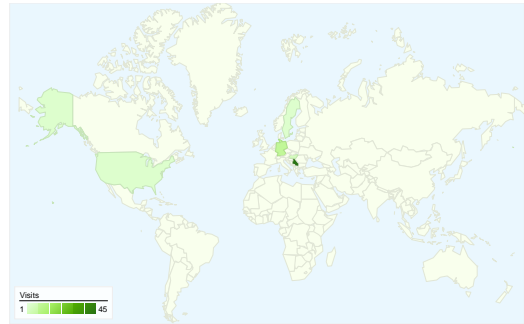

Site Usage

64 Visits

43.75% Bounce Rate

163 Pageviews

00:01:54 Avg. Time on Site

2.55 Pages/Visit

67.19% % New Visits

Visitors Overview

Visitors
56

Map Overlay

Traffic Sources Overview

- **Search Engines**
44.00 (68.75%)
- **Direct Traffic**
12.00 (18.75%)
- **Referring Sites**
8.00 (12.50%)

Content Overview

Pages	Pageviews	% Pageviews
/indexhu.html	68	41.72%
/	48	29.45%
/indexsr.html	29	17.79%
/indexde.html	8	4.91%
/index.html	7	4.29%

56 people visited this site

64 Visits

56 Absolute Unique Visitors

163 Pageviews

2.55 Average Pageviews

00:01:54 Time on Site

43.75% Bounce Rate

67.19% New Visits

64 visits came from 7 countries/territories

Site Usage

Country/Territory	Visits	Pages/Visit	Avg. Time on Site	% New Visits	Bounce Rate
Visits 64 % of Site Total: 100.00%	Pages/Visit 2.55 Site Avg: 2.55 (0.00%)	Avg. Time on Site 00:01:54 Site Avg: 00:01:54 (0.00%)	% New Visits 67.19% Site Avg: 67.19% (0.00%)	Bounce Rate 43.75% Site Avg: 43.75% (0.00%)	
Serbia	45	2.31	00:02:09	68.89%	42.22%
Germany	9	4.56	00:01:41	33.33%	33.33%
Hungary	4	2.50	00:02:25	75.00%	50.00%
United States	2	1.00	00:00:00	100.00%	100.00%
Sweden	2	1.50	00:00:10	100.00%	50.00%
Switzerland	1	2.00	00:00:07	100.00%	0.00%
Austria	1	1.00	00:00:00	100.00%	100.00%