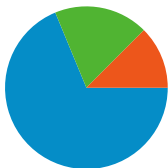

Traffic Sources Overview

- **Search Engines**
  44.00 (68.75%)
- **Direct Traffic**
  12.00 (18.75%)
- **Referring Sites**
  8.00 (12.50%)

Content Overview

Pages	Pageviews	% Pageviews
/indexhu.html	68	41.72%
/	48	29.45%
/indexsr.html	29	17.79%
/indexde.html	8	4.91%
/index.html	7	4.29%