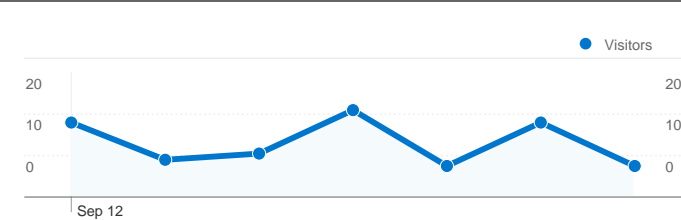

Site Usage

65 Visits

44.62% Bounce Rate

147 Pageviews

00:01:05 Avg. Time on Site

2.26 Pages/Visit

64.62% % New Visits

Visitors Overview

56 people visited this site

65 Visits

56 Absolute Unique Visitors

147 Pageviews

2.26 Average Pageviews

00:01:05 Time on Site

44.62% Bounce Rate

64.62% New Visits

65 visits came from 8 countries/territories

Site Usage

Visits 65 % of Site Total: 100.00%	Pages/Visit 2.26 Site Avg: 2.26 (0.00%)	Avg. Time on Site 00:01:05 Site Avg: 00:01:05 (0.00%)	% New Visits 66.15% Site Avg: 64.62% (2.38%)	Bounce Rate 44.62% Site Avg: 44.62% (0.00%)	
Country/Territory	Visits	Pages/Visit	Avg. Time on Site	% New Visits	Bounce Rate
Serbia	40	2.45	00:01:28	67.50%	37.50%
Germany	12	2.75	00:00:49	25.00%	25.00%
Sweden	6	1.17	00:00:03	100.00%	83.33%
United States	2	1.00	00:00:00	100.00%	100.00%
Hungary	2	1.00	00:00:00	100.00%	100.00%
Russia	1	1.00	00:00:00	100.00%	100.00%
Croatia	1	3.00	00:02:05	100.00%	0.00%
(not set)	1	1.00	00:00:00	100.00%	100.00%

Pages on this site were viewed a total of 147 times

147 Pageviews

97 Unique Views

44.62% Bounce Rate

Top Content

Pages	Pageviews	% Pageviews
/indexhu.html	59	40.14%
/	45	30.61%
/indexsr.html	30	20.41%
/indexde.html	9	6.12%
/index.html	3	2.04%