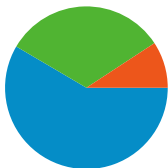

Traffic Sources Overview

- **Search Engines**
  38.00 (58.46%)
- **Direct Traffic**
  21.00 (32.31%)
- **Referring Sites**
  6.00 (9.23%)

Content Overview

Pages	Pageviews	% Pageviews
/indexhu.html	59	40.14%
/	45	30.61%
/indexsr.html	30	20.41%
/indexde.html	9	6.12%
/index.html	3	2.04%