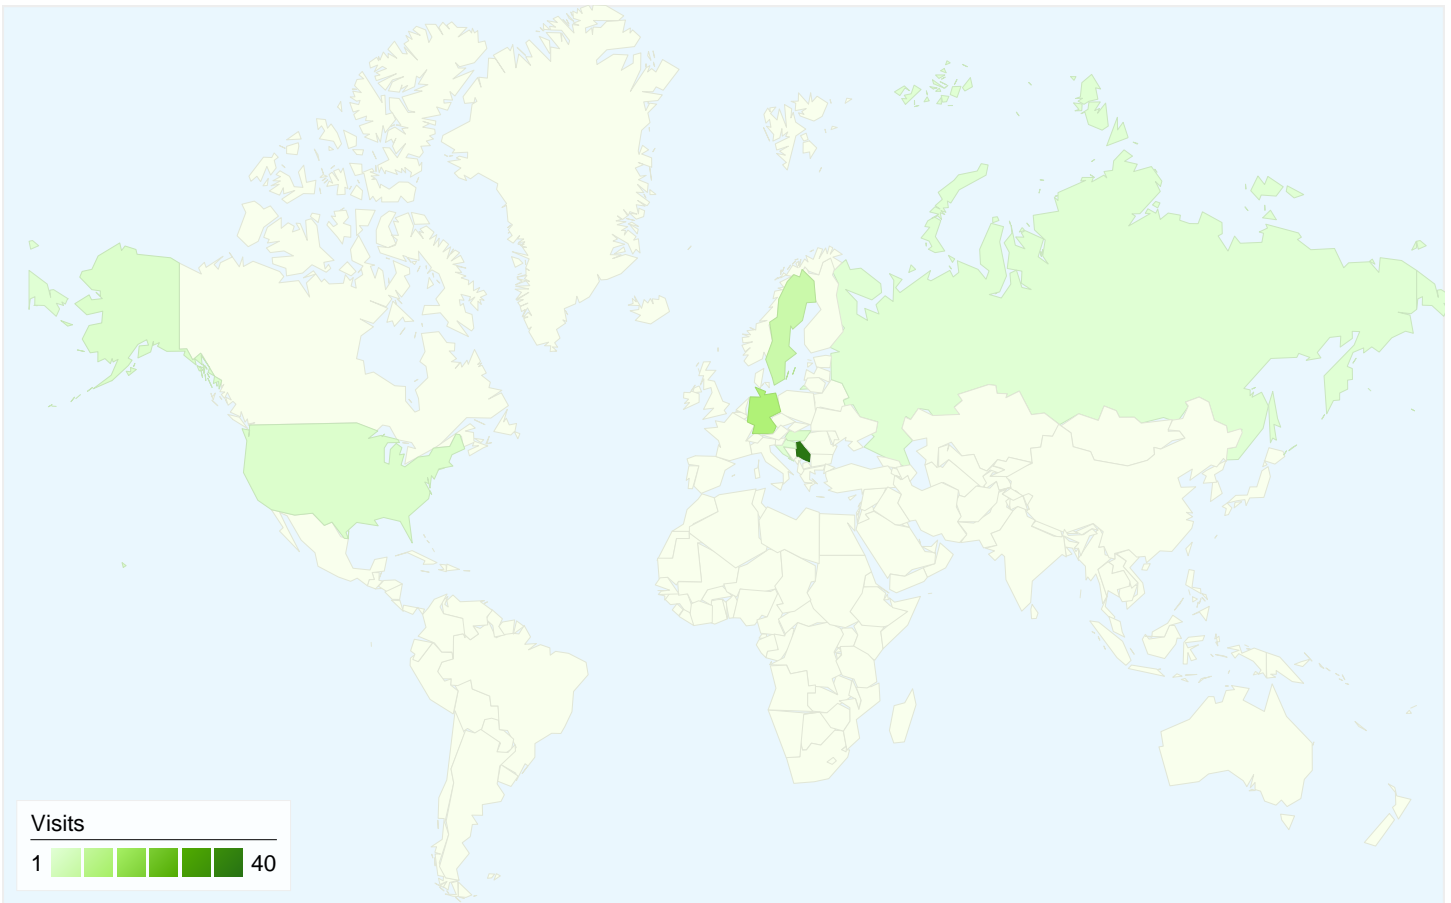

56 people visited this site

65 Visits

56 Absolute Unique Visitors

147 Pageviews

2.26 Average Pageviews

00:01:05 Time on Site

44.62% Bounce Rate

64.62% New Visits

Technical Profile

Browser	Visits	% visits
Firefox	30	46.15%
Internet Explorer	14	21.54%
Chrome	11	16.92%
Safari	4	6.15%
Opera	4	6.15%

All traffic sources sent a total of 65 visits

-  32.31% Direct Traffic
-  9.23% Referring Sites
-  58.46% Search Engines

- Search Engines
38.00 (58.46%)
- Direct Traffic
21.00 (32.31%)
- Referring Sites
6.00 (9.23%)

Top Traffic Sources

Sources	Visits	% visits	Keywords	Visits	% visits
google (organic)	35	53.85%	bajsa	13	34.21%
(direct) ((none))	21	32.31%	bajsa honlapja	5	13.16%
bing (organic)	2	3.08%	bajša	4	10.53%
hu.wikipedia.org (referral)	2	3.08%	bajsa in serbien	3	7.89%
search.mywebsearch.com	1	1.54%	bajsa cimer	2	5.26%

65 visits came from 8 countries/territories

Site Usage

Visits 65 % of Site Total: 100.00%	Pages/Visit 2.26 Site Avg: 2.26 (0.00%)	Avg. Time on Site 00:01:05 Site Avg: 00:01:05 (0.00%)	% New Visits 66.15% Site Avg: 64.62% (2.38%)	Bounce Rate 44.62% Site Avg: 44.62% (0.00%)	
Country/Territory	Visits	Pages/Visit	Avg. Time on Site	% New Visits	Bounce Rate
Serbia	40	2.45	00:01:28	67.50%	37.50%
Germany	12	2.75	00:00:49	25.00%	25.00%
Sweden	6	1.17	00:00:03	100.00%	83.33%
United States	2	1.00	00:00:00	100.00%	100.00%
Hungary	2	1.00	00:00:00	100.00%	100.00%
Russia	1	1.00	00:00:00	100.00%	100.00%
Croatia	1	3.00	00:02:05	100.00%	0.00%
(not set)	1	1.00	00:00:00	100.00%	100.00%