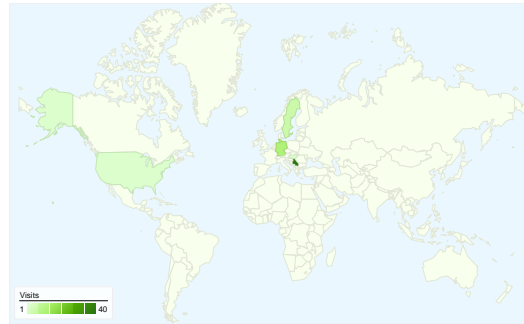

Site Usage

65 Visits

44.62% Bounce Rate

147 Pageviews

00:01:05 Avg. Time on Site

2.26 Pages/Visit

64.62% % New Visits

Visitors Overview

Visitors
56

Map Overlay

Traffic Sources Overview

- **Search Engines**
38.00 (58.46%)
- **Direct Traffic**
21.00 (32.31%)
- **Referring Sites**
6.00 (9.23%)

Content Overview

Pages	Pageviews	% Pageviews
/indexhu.html	59	40.14%
/	45	30.61%
/indexsr.html	30	20.41%
/indexde.html	9	6.12%
/index.html	3	2.04%

56 people visited this site

65 Visits

56 Absolute Unique Visitors

147 Pageviews

2.26 Average Pageviews

00:01:05 Time on Site

44.62% Bounce Rate

64.62% New Visits

65 visits came from 8 countries/territories

Site Usage

Visits 65 % of Site Total: 100.00%	Pages/Visit 2.26 Site Avg: 2.26 (0.00%)	Avg. Time on Site 00:01:05 Site Avg: 00:01:05 (0.00%)	% New Visits 66.15% Site Avg: 64.62% (2.38%)	Bounce Rate 44.62% Site Avg: 44.62% (0.00%)	
Country/Territory	Visits	Pages/Visit	Avg. Time on Site	% New Visits	Bounce Rate
Serbia	40	2.45	00:01:28	67.50%	37.50%
Germany	12	2.75	00:00:49	25.00%	25.00%
Sweden	6	1.17	00:00:03	100.00%	83.33%
United States	2	1.00	00:00:00	100.00%	100.00%
Hungary	2	1.00	00:00:00	100.00%	100.00%
Russia	1	1.00	00:00:00	100.00%	100.00%
Croatia	1	3.00	00:02:05	100.00%	0.00%
(not set)	1	1.00	00:00:00	100.00%	100.00%