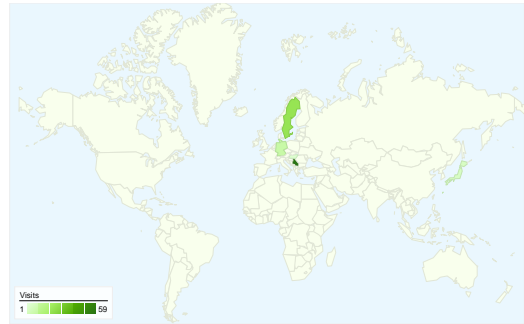

Site Usage

104 Visits

47.12% Bounce Rate

242 Pageviews

00:01:05 Avg. Time on Site

2.33 Pages/Visit

72.12% % New Visits

Visitors Overview

Visitors
95

Map Overlay

Traffic Sources Overview

- **Search Engines**
59.00 (56.73%)
- **Direct Traffic**
31.00 (29.81%)
- **Referring Sites**
14.00 (13.46%)

Content Overview

Pages	Pageviews	% Pageviews
/	85	35.12%
/indexhu.html	81	33.47%
/indexsr.html	52	21.49%
/index.html	8	3.31%
/indexde.html	4	1.65%

95 people visited this site

104 Visits

95 Absolute Unique Visitors

242 Pageviews

2.33 Average Pageviews

00:01:05 Time on Site

47.12% Bounce Rate

72.12% New Visits

104 visits came from 10 countries/territories

Site Usage						
Visits	Pages/Visit	Avg. Time on Site	% New Visits	Bounce Rate		
104 % of Site Total: 100.00%	2.33 Site Avg: 2.33 (0.00%)	00:01:05 Site Avg: 00:01:05 (0.00%)	72.12% Site Avg: 72.12% (0.00%)	47.12% Site Avg: 47.12% (0.00%)		
Country/Territory	Visits	Pages/Visit	Avg. Time on Site	% New Visits	Bounce Rate	
Serbia	59	2.63	00:01:37	66.10%	32.20%	
Sweden	24	1.08	00:00:02	100.00%	91.67%	
Germany	9	4.44	00:00:44	0.00%	22.22%	
Japan	4	1.00	00:00:00	100.00%	100.00%	
Hungary	2	2.00	00:00:08	100.00%	0.00%	
Slovenia	2	1.50	00:00:07	100.00%	50.00%	
Canada	1	5.00	00:09:43	100.00%	0.00%	
Bosnia and Herzegovina	1	2.00	00:00:03	100.00%	0.00%	
Slovakia	1	1.00	00:00:00	100.00%	100.00%	