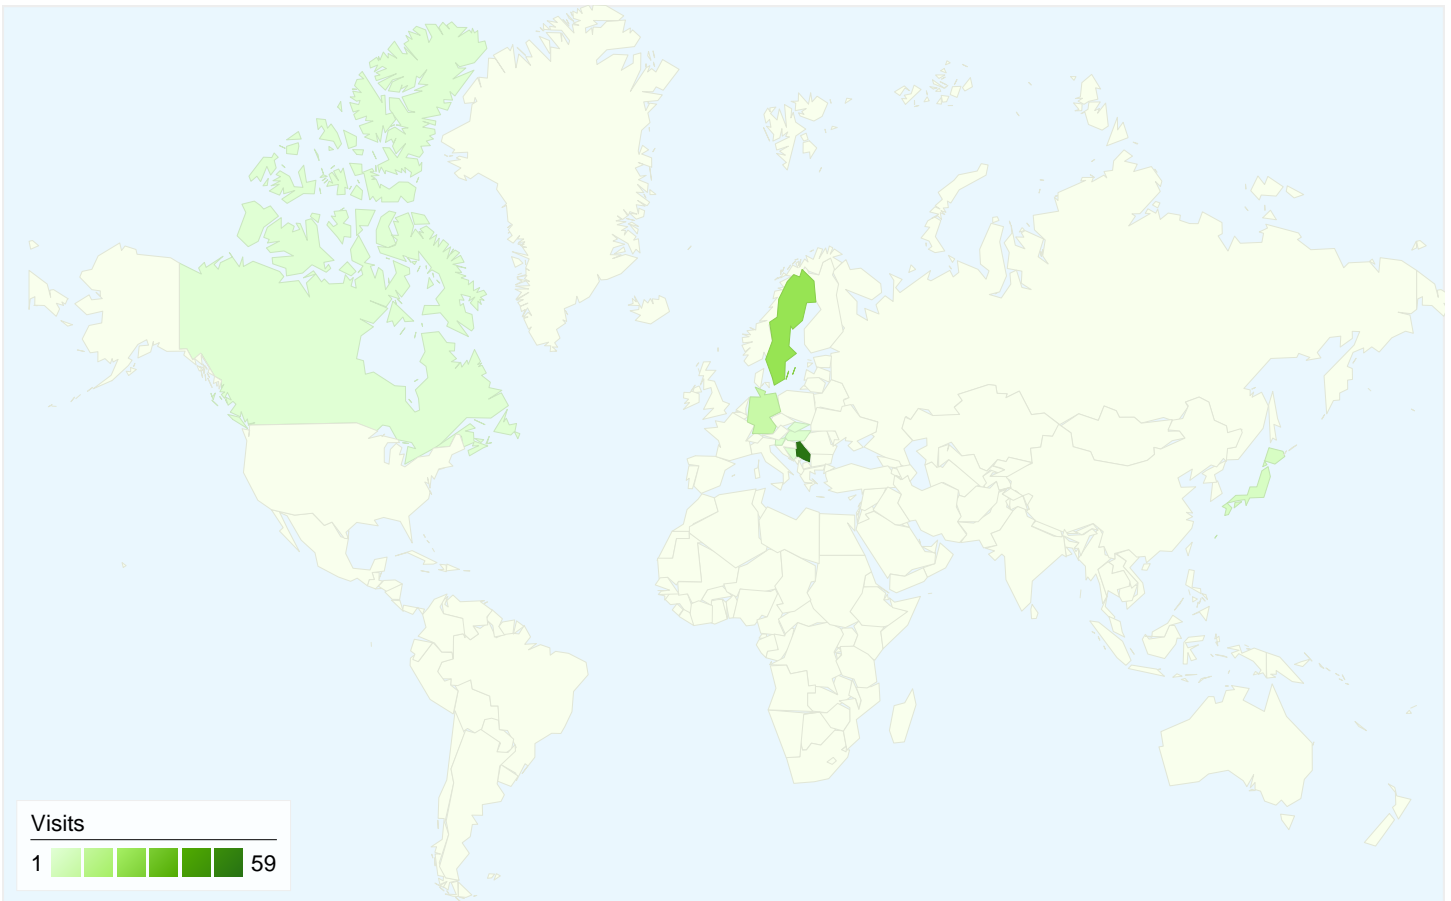

95 people visited this site

104 Visits

95 Absolute Unique Visitors

242 Pageviews

2.33 Average Pageviews

00:01:05 Time on Site

47.12% Bounce Rate

72.12% New Visits

Technical Profile

Browser	Visits	% visits
Firefox	41	39.42%
Chrome	29	27.88%
Internet Explorer	26	25.00%
Opera	5	4.81%
Safari	2	1.92%

All traffic sources sent a total of 104 visits

-  29.81% Direct Traffic
-  13.46% Referring Sites
-  56.73% Search Engines

104 visits came from 10 countries/territories

Site Usage						
Visits	Pages/Visit	Avg. Time on Site	% New Visits	Bounce Rate		
104 % of Site Total: 100.00%	2.33 Site Avg: 2.33 (0.00%)	00:01:05 Site Avg: 00:01:05 (0.00%)	72.12% Site Avg: 72.12% (0.00%)	47.12% Site Avg: 47.12% (0.00%)		
Country/Territory	Visits	Pages/Visit	Avg. Time on Site	% New Visits	Bounce Rate	
Serbia	59	2.63	00:01:37	66.10%	32.20%	
Sweden	24	1.08	00:00:02	100.00%	91.67%	
Germany	9	4.44	00:00:44	0.00%	22.22%	
Japan	4	1.00	00:00:00	100.00%	100.00%	
Hungary	2	2.00	00:00:08	100.00%	0.00%	
Slovenia	2	1.50	00:00:07	100.00%	50.00%	
Canada	1	5.00	00:09:43	100.00%	0.00%	
Bosnia and Herzegovina	1	2.00	00:00:03	100.00%	0.00%	
Slovakia	1	1.00	00:00:00	100.00%	100.00%	