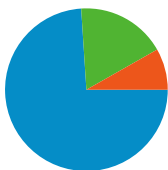

Traffic Sources Overview

- **Search Engines**
  54.00 (73.97%)
- **Direct Traffic**
  13.00 (17.81%)
- **Referring Sites**
  6.00 (8.22%)

Content Overview

Pages	Pageviews	% Pageviews
/indexhu.html	78	40.41%
/	56	29.02%
/indexsr.html	41	21.24%
/index.html	9	4.66%
/indexsl.html	6	3.11%