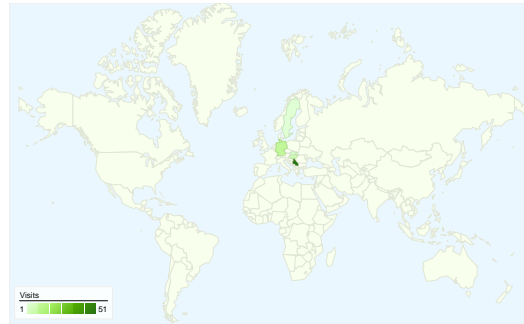

**Site Usage**

**73 Visits**

**28.77% Bounce Rate**

**193 Pageviews**

**00:02:21 Avg. Time on Site**

**2.64 Pages/Visit**

**52.05% % New Visits**

**Visitors Overview**

**Visitors**  
**54**

**Map Overlay**

**Traffic Sources Overview**

- **Search Engines**  
54.00 (73.97%)
- **Direct Traffic**  
13.00 (17.81%)
- **Referring Sites**  
6.00 (8.22%)

**Content Overview**

Pages	Pageviews	% Pageviews
/indexhu.html	78	40.41%
/	56	29.02%
/indexsr.html	41	21.24%
/index.html	9	4.66%
/indexsl.html	6	3.11%

## All traffic sources sent a total of 73 visits

<span style="color: blue;">■</span> Search Engines	54.00 (73.97%)
<span style="color: green;">■</span> Direct Traffic	13.00 (17.81%)
<span style="color: orange;">■</span> Referring Sites	6.00 (8.22%)

## 73 visits came from 8 countries/territories