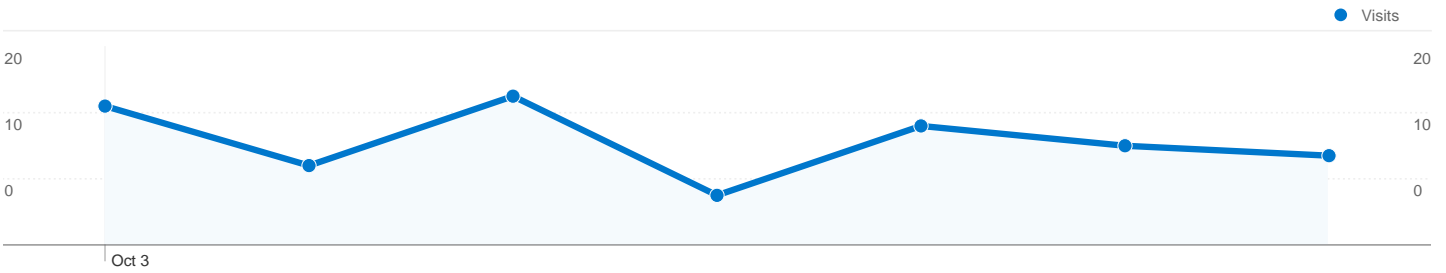

All traffic sources sent a total of 73 visits