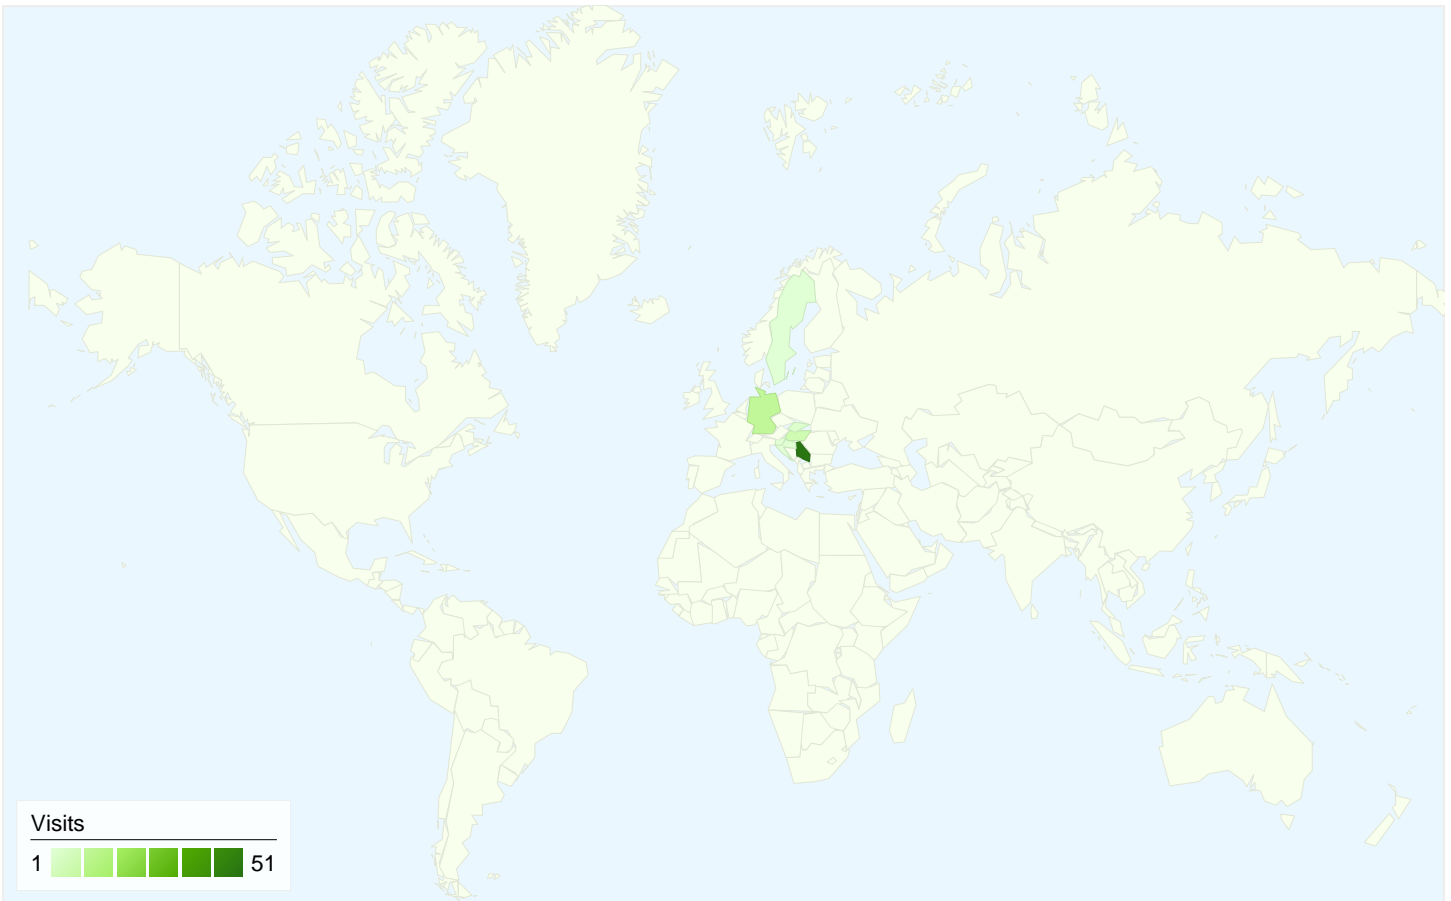

## 54 people visited this site

73 Visits

54 Absolute Unique Visitors

193 Pageviews

2.64 Average Pageviews

00:02:21 Time on Site

28.77% Bounce Rate

52.05% New Visits

## All traffic sources sent a total of 73 visits

<span style="color: blue;">■</span> Search Engines	54.00 (73.97%)
<span style="color: green;">■</span> Direct Traffic	13.00 (17.81%)
<span style="color: orange;">■</span> Referring Sites	6.00 (8.22%)

## 73 visits came from 8 countries/territories