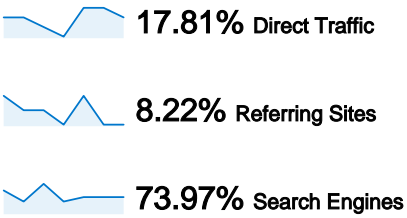

**Site Usage**

**73 Visits**

**28.77% Bounce Rate**

**193 Pageviews**

**00:02:21 Avg. Time on Site**

**2.64 Pages/Visit**

**52.05% % New Visits**

**Visitors Overview**

## 54 people visited this site

73 Visits

54 Absolute Unique Visitors

193 Pageviews

2.64 Average Pageviews

00:02:21 Time on Site

28.77% Bounce Rate

52.05% New Visits

## Technical Profile

Browser	Visits	% visits
Firefox	38	52.05%
Chrome	20	27.40%
Internet Explorer	11	15.07%
Opera	3	4.11%
Opera Mini	1	1.37%

## All traffic sources sent a total of 73 visits

<span style="color: blue;">■</span> Search Engines	54.00 (73.97%)
<span style="color: green;">■</span> Direct Traffic	13.00 (17.81%)
<span style="color: orange;">■</span> Referring Sites	6.00 (8.22%)