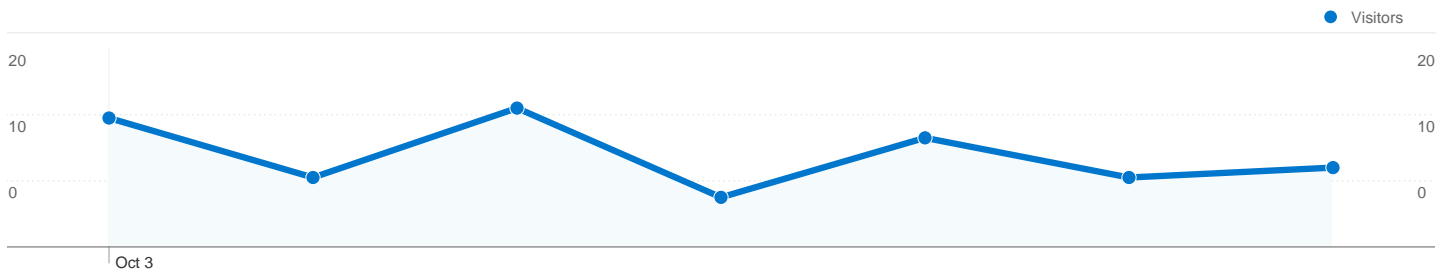

**Site Usage**

**73 Visits**

**28.77% Bounce Rate**

**193 Pageviews**

**00:02:21 Avg. Time on Site**

**2.64 Pages/Visit**

**52.05% % New Visits**

**Visitors Overview**

## 54 people visited this site

73 Visits

54 Absolute Unique Visitors

193 Pageviews

2.64 Average Pageviews

00:02:21 Time on Site

28.77% Bounce Rate

52.05% New Visits