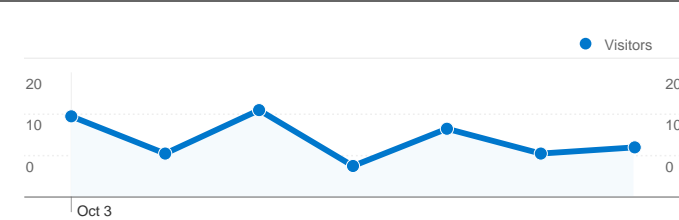

**Site Usage**

**73 Visits**

**28.77% Bounce Rate**

**193 Pageviews**

**00:02:21 Avg. Time on Site**

**2.64 Pages/Visit**

**52.05% % New Visits**

**Visitors Overview**

## 54 people visited this site

73 Visits

54 Absolute Unique Visitors

193 Pageviews

2.64 Average Pageviews

00:02:21 Time on Site

28.77% Bounce Rate

52.05% New Visits

## All traffic sources sent a total of 73 visits

<span style="color: blue;">■</span> Search Engines	54.00 (73.97%)
<span style="color: green;">■</span> Direct Traffic	13.00 (17.81%)
<span style="color: orange;">■</span> Referring Sites	6.00 (8.22%)

Pages on this site were viewed a total of 193 times

193 Pageviews

119 Unique Views

28.77% Bounce Rate