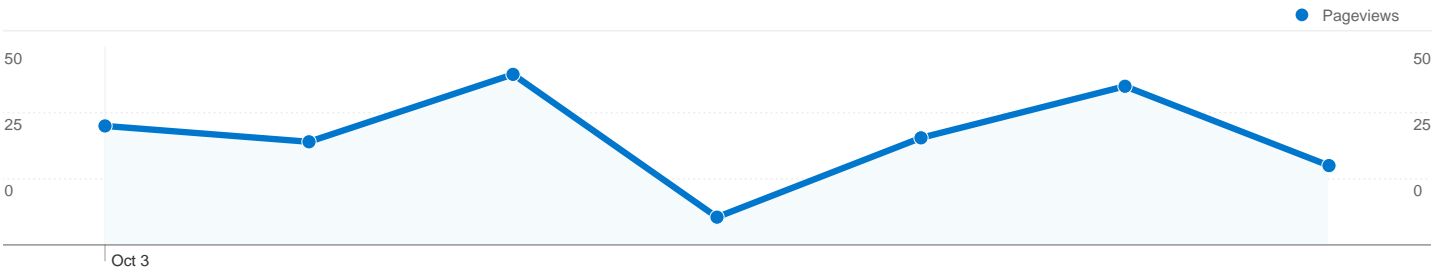

Pages on this site were viewed a total of 193 times

193 Pageviews

119 Unique Views

28.77% Bounce Rate

Top Content

Pages	Pageviews	% Pageviews
/indexhu.html	78	40.41%
/	56	29.02%
/indexsr.html	41	21.24%
/index.html	9	4.66%
/indexsl.html	6	3.11%